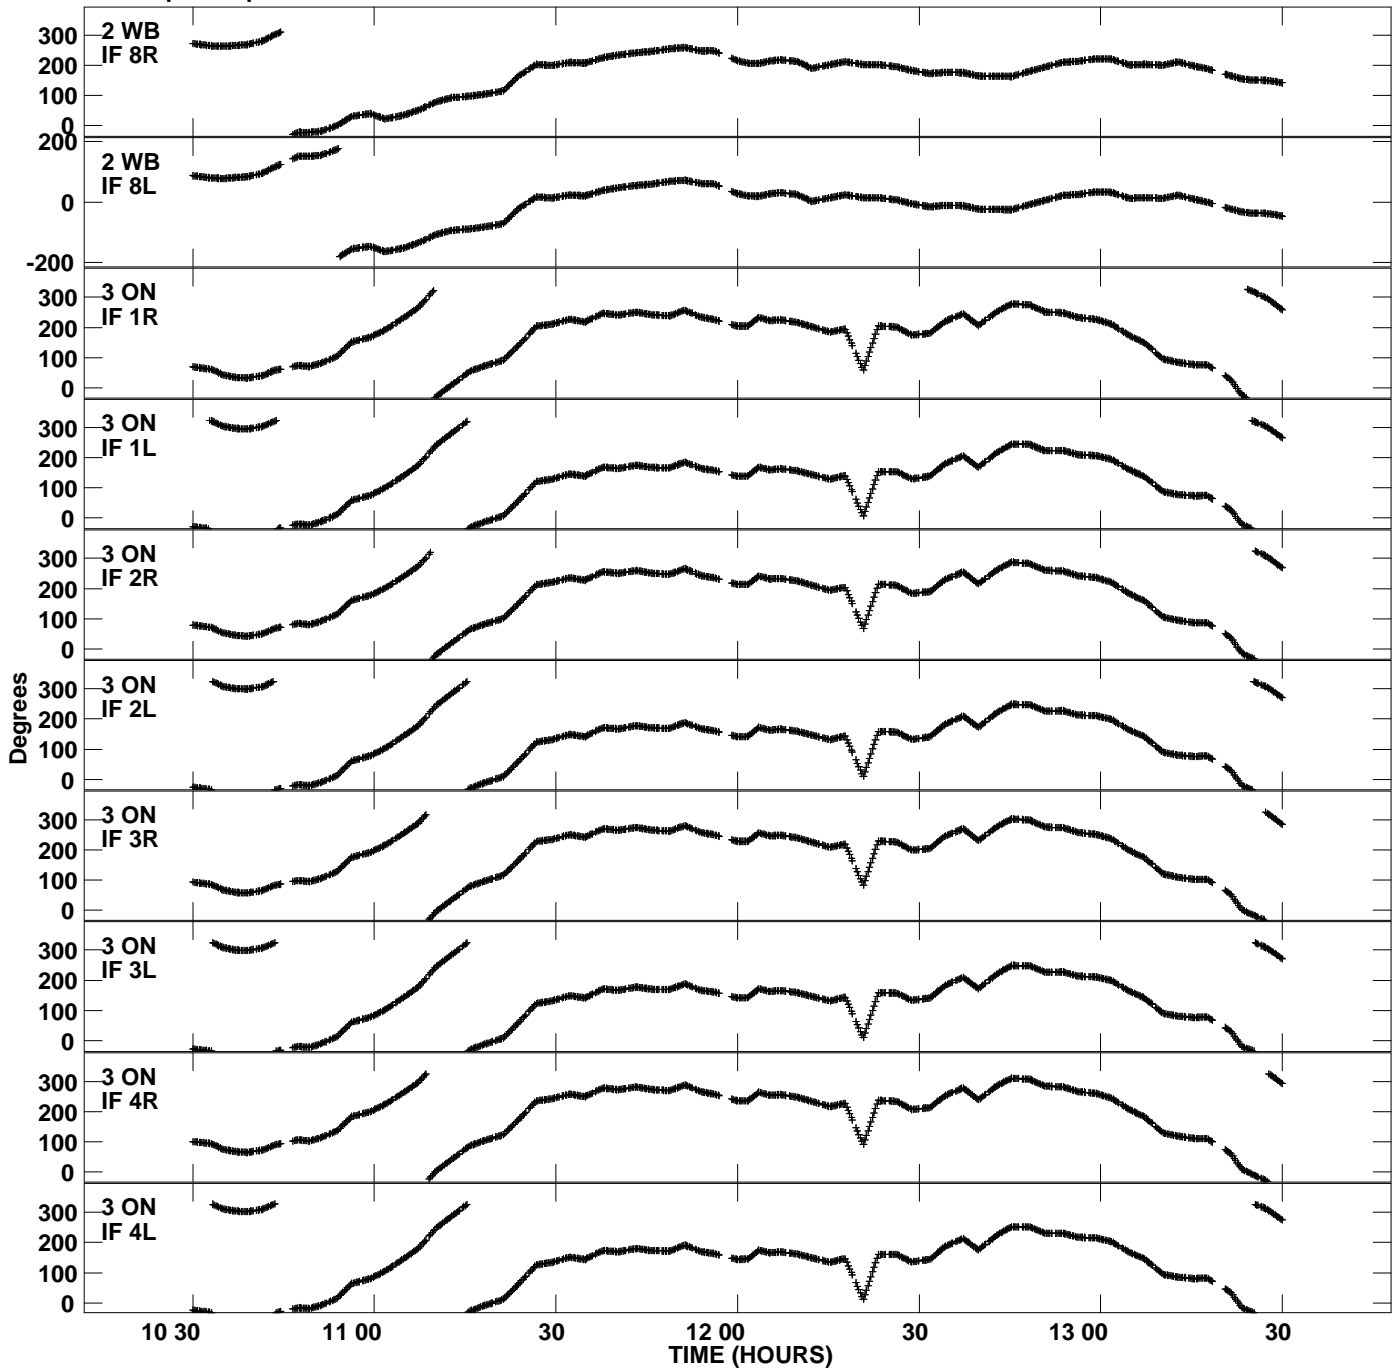

Plot file version 1 created 19-JAN-2015 15:39:25
Gain phs vs UTC time for N14X1.UVDATA.1
CL 3 Rpol & Lpol IF 1 - 8

Plot file version 2 created 19-JAN-2015 15:39:25
Gain phs vs UTC time for N14X1.UVDATA.1
CL 3 Rpol & Lpol IF 1 - 8

Plot file version 3 created 19-JAN-2015 15:39:25
Gain phs vs UTC time for N14X1.UVDATA.1
CL 3 Rpol & Lpol IF 1 - 8

Plot file version 4 created 19-JAN-2015 15:39:25
Gain phs vs UTC time for N14X1.UVDATA.1
CL 3 Rpol & Lpol IF 1 - 8

Plot file version 5 created 19-JAN-2015 15:39:25
Gain phs vs UTC time for N14X1.UVDATA.1
CL 3 Rpol & Lpol IF 1 - 8

Plot file version 6 created 19-JAN-2015 15:39:25
Gain phs vs UTC time for N14X1.UVDATA.1
CL 3 Rpol & Lpol IF 1 - 8

Plot file version 7 created 19-JAN-2015 15:39:25
Gain phs vs UTC time for N14X1.UVDATA.1
CL 3 Rpol & Lpol IF 1 - 8

Plot file version 8 created 19-JAN-2015 15:39:25
Gain phs vs UTC time for N14X1.UVDATA.1
CL 3 Rpol & Lpol IF 1 - 8