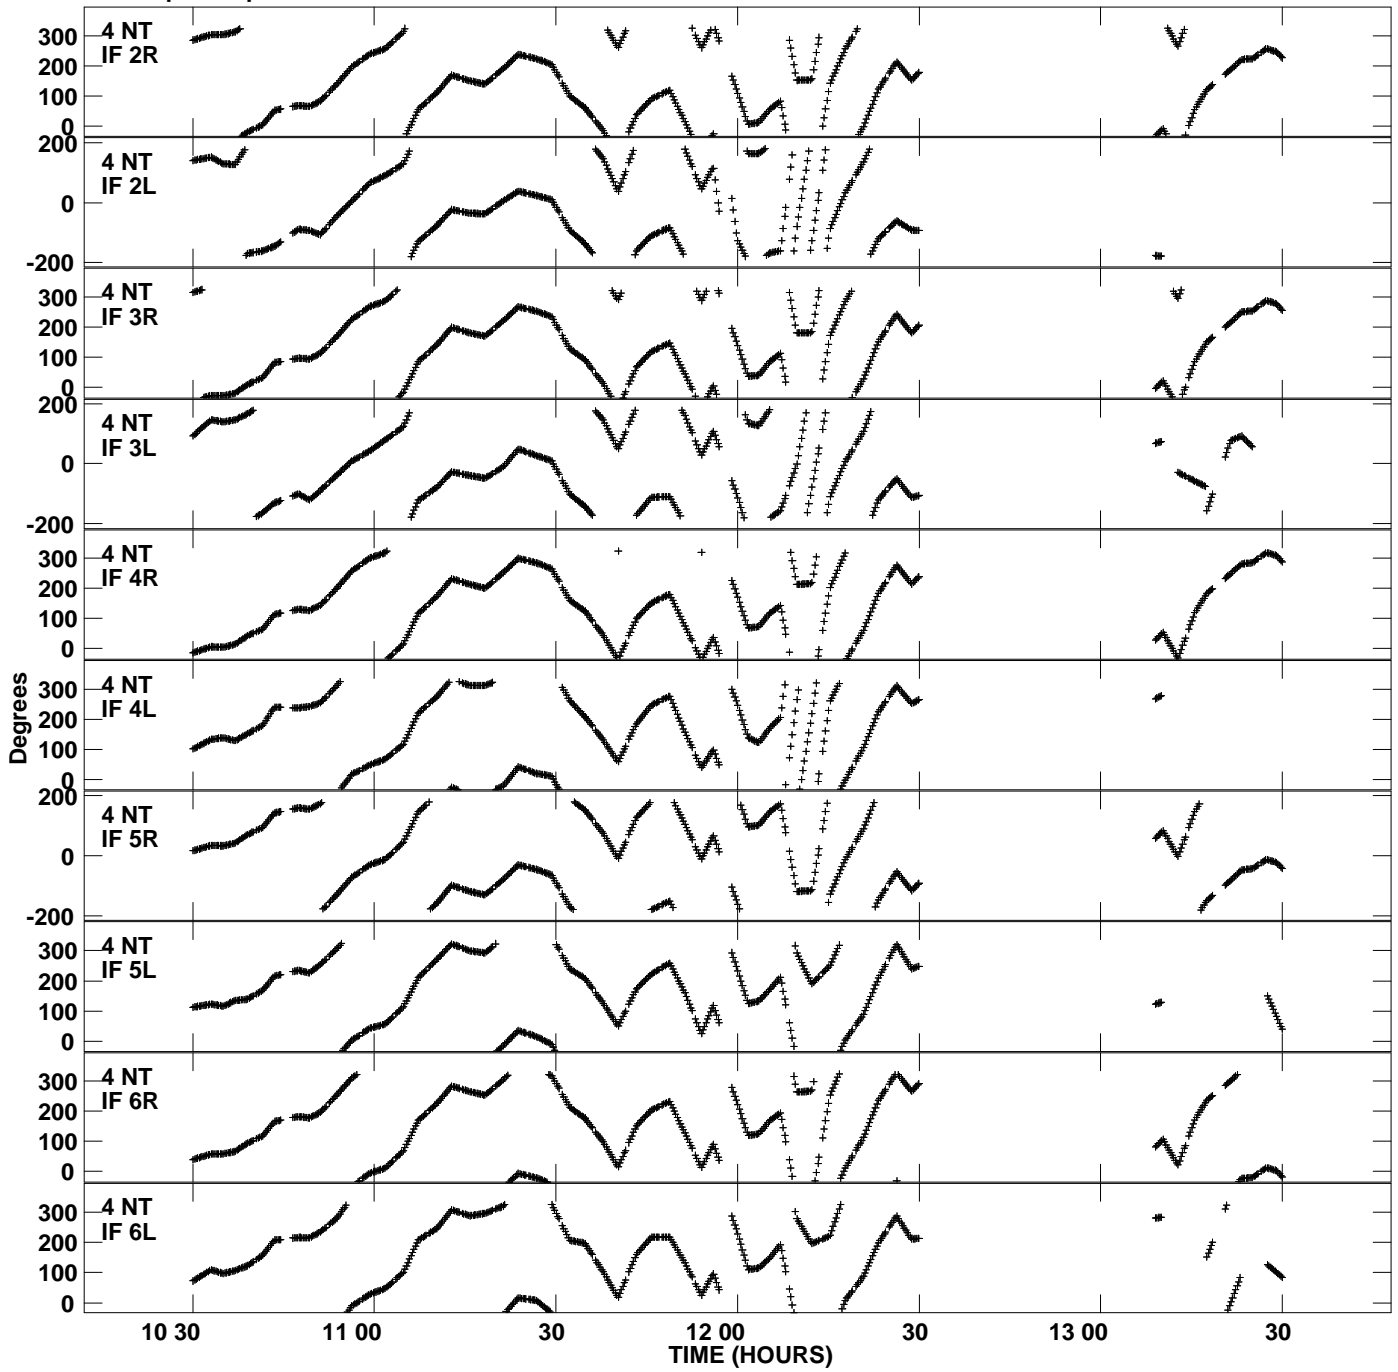

Plot file version 1 created 19-JAN-2015 15:39:25
Gain phs vs UTC time for N14X1.UVDATA.1
CL 3 Rpol & Lpol IF 1 - 8

Plot file version 2 created 19-JAN-2015 15:39:25
Gain phs vs UTC time for N14X1.UVDATA.1
CL 3 Rpol & Lpol IF 1 - 8

Plot file version 3 created 19-JAN-2015 15:39:25
Gain phs vs UTC time for N14X1.UVDATA.1
CL 3 Rpol & Lpol IF 1 - 8

Plot file version 4 created 19-JAN-2015 15:39:25
Gain phs vs UTC time for N14X1.UVDATA.1
CL 3 Rpol & Lpol IF 1 - 8

Plot file version 5 created 19-JAN-2015 15:39:25
Gain phs vs UTC time for N14X1.UVDATA.1
CL 3 Rpol & Lpol IF 1 - 8

Plot file version 6 created 19-JAN-2015 15:39:25
Gain phs vs UTC time for N14X1.UVDATA.1
CL 3 Rpol & Lpol IF 1 - 8

Plot file version 7 created 19-JAN-2015 15:39:25
Gain phs vs UTC time for N14X1.UVDATA.1
CL 3 Rpol & Lpol IF 1 - 8

Plot file version 8 created 19-JAN-2015 15:39:25
Gain phs vs UTC time for N14X1.UVDATA.1
CL 3 Rpol & Lpol IF 1 - 8