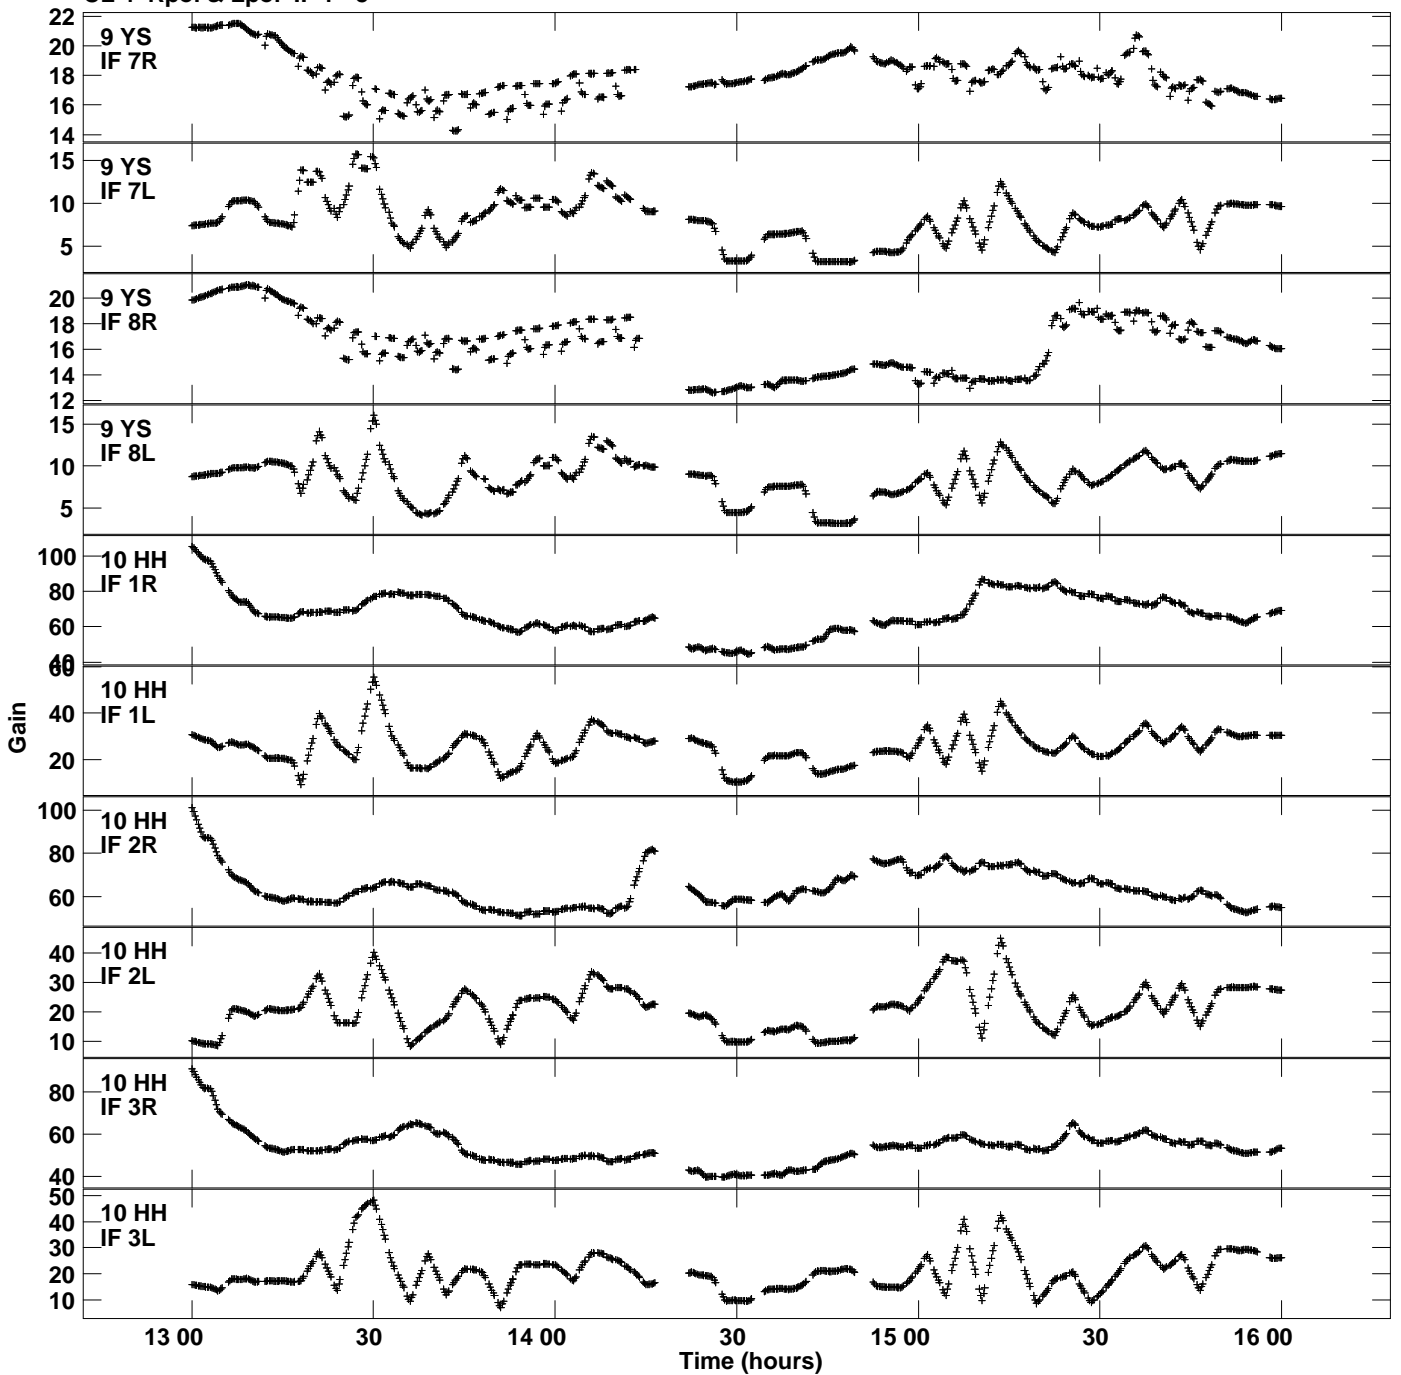

Plot file version 15 created 05-JUN-2015 14:54:21
Gain amp vs UTC time for N15M1.TMP.1
CL 4 Rpol & Lpol IF 1 - 8