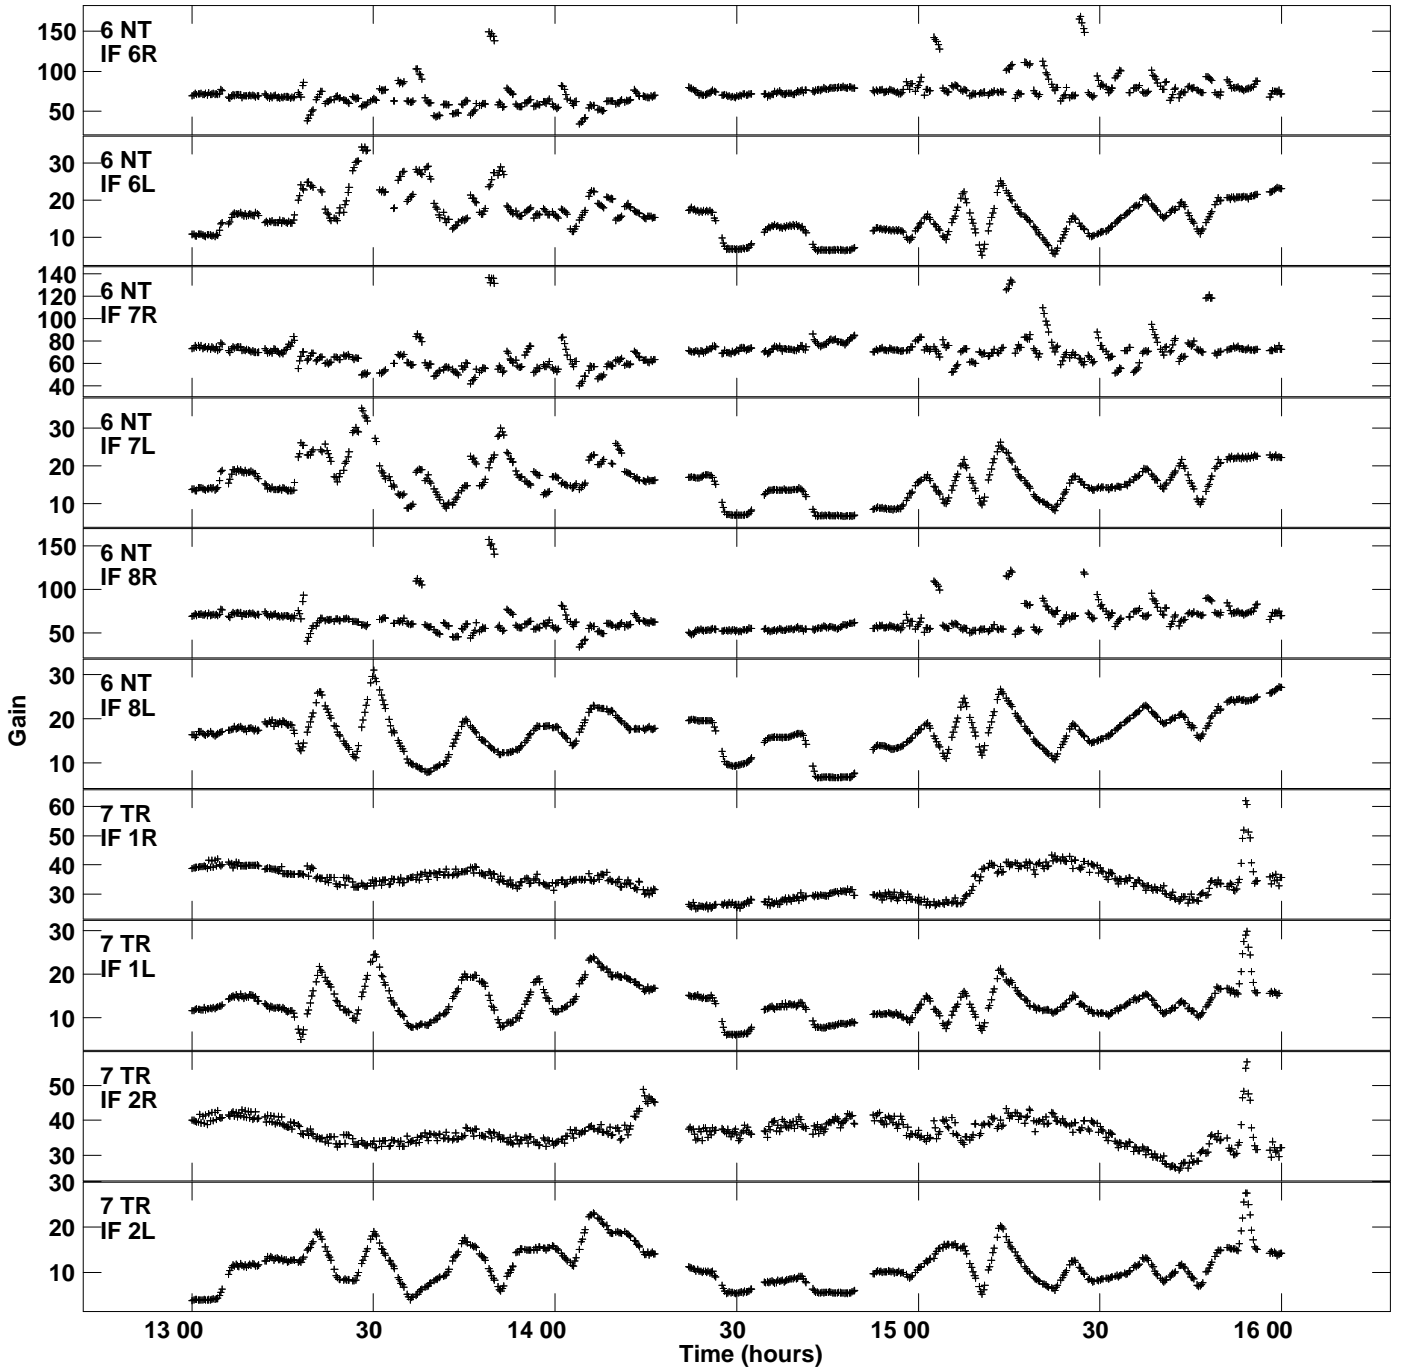

Plot file version 10 created 05-JUN-2015 14:54:21
Gain amp vs UTC time for N15M1.TMP.1
CL 4 Rpol & Lpol IF 1 - 8