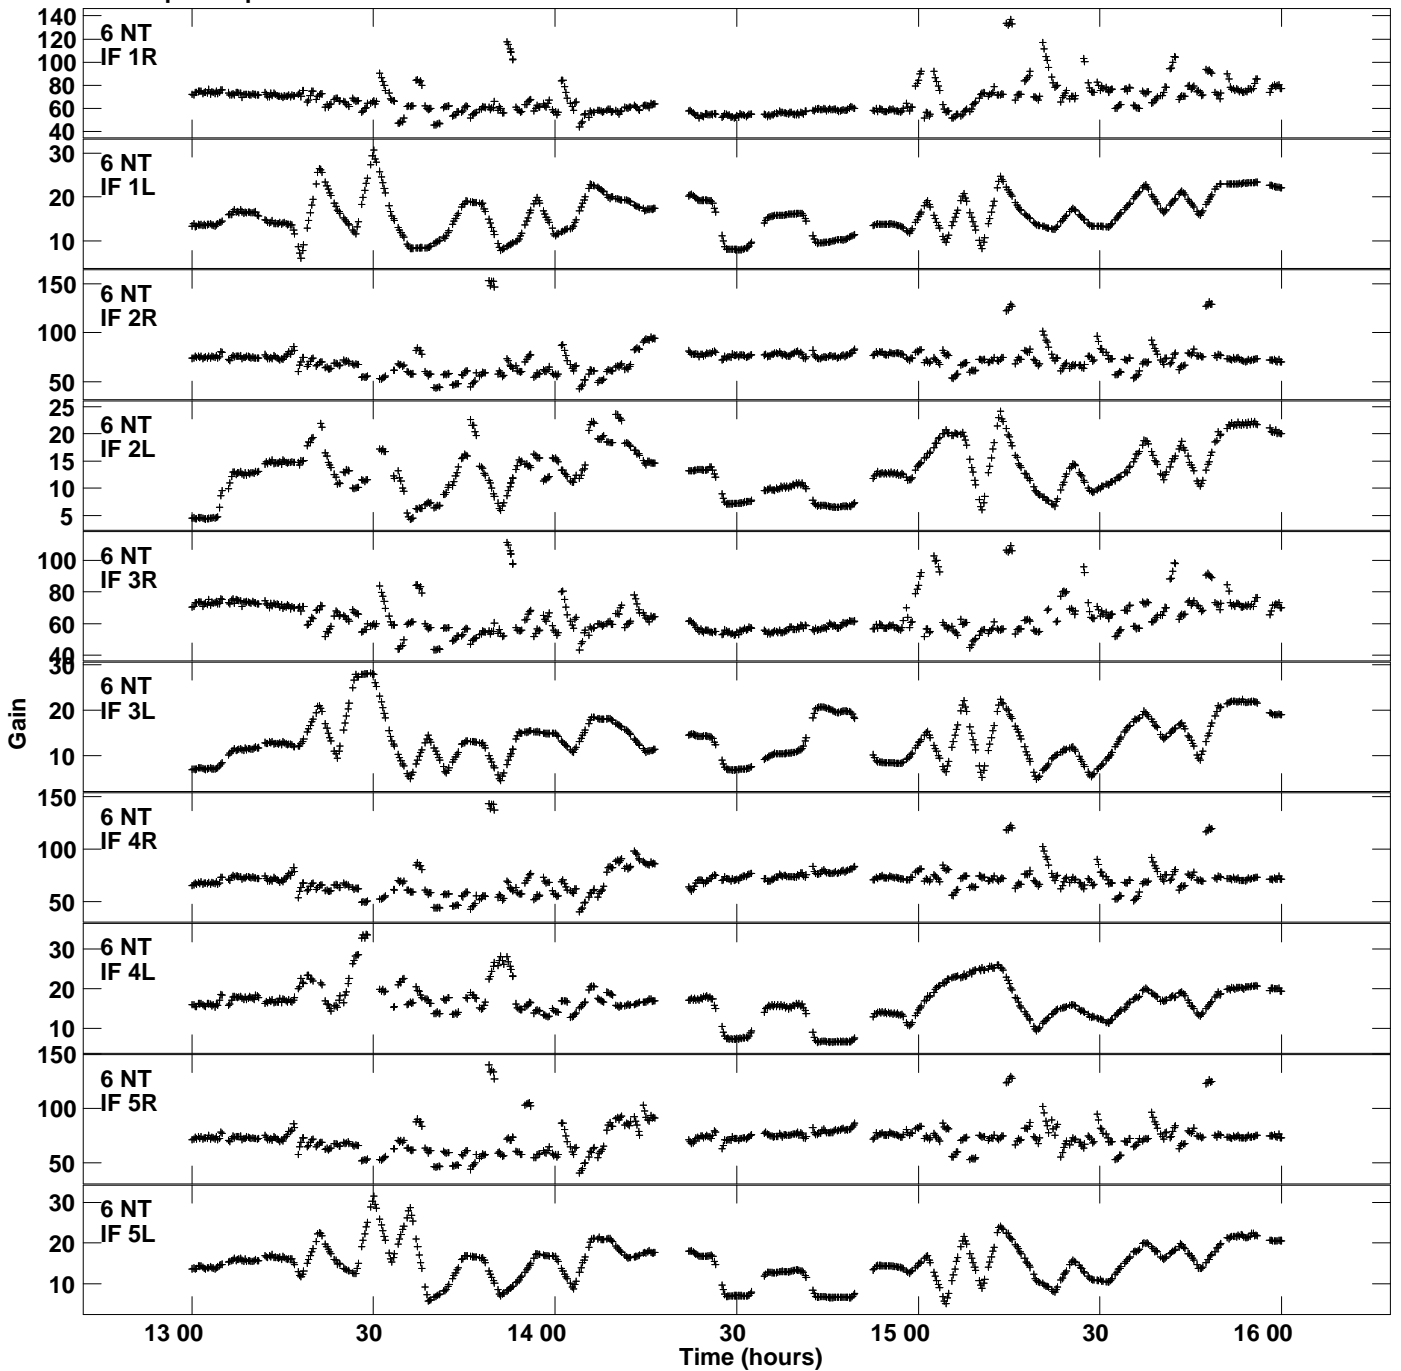

Plot file version 9 created 05-JUN-2015 14:54:21
Gain amp vs UTC time for N15M1.TMP.1
CL 4 Rpol & Lpol IF 1 - 8