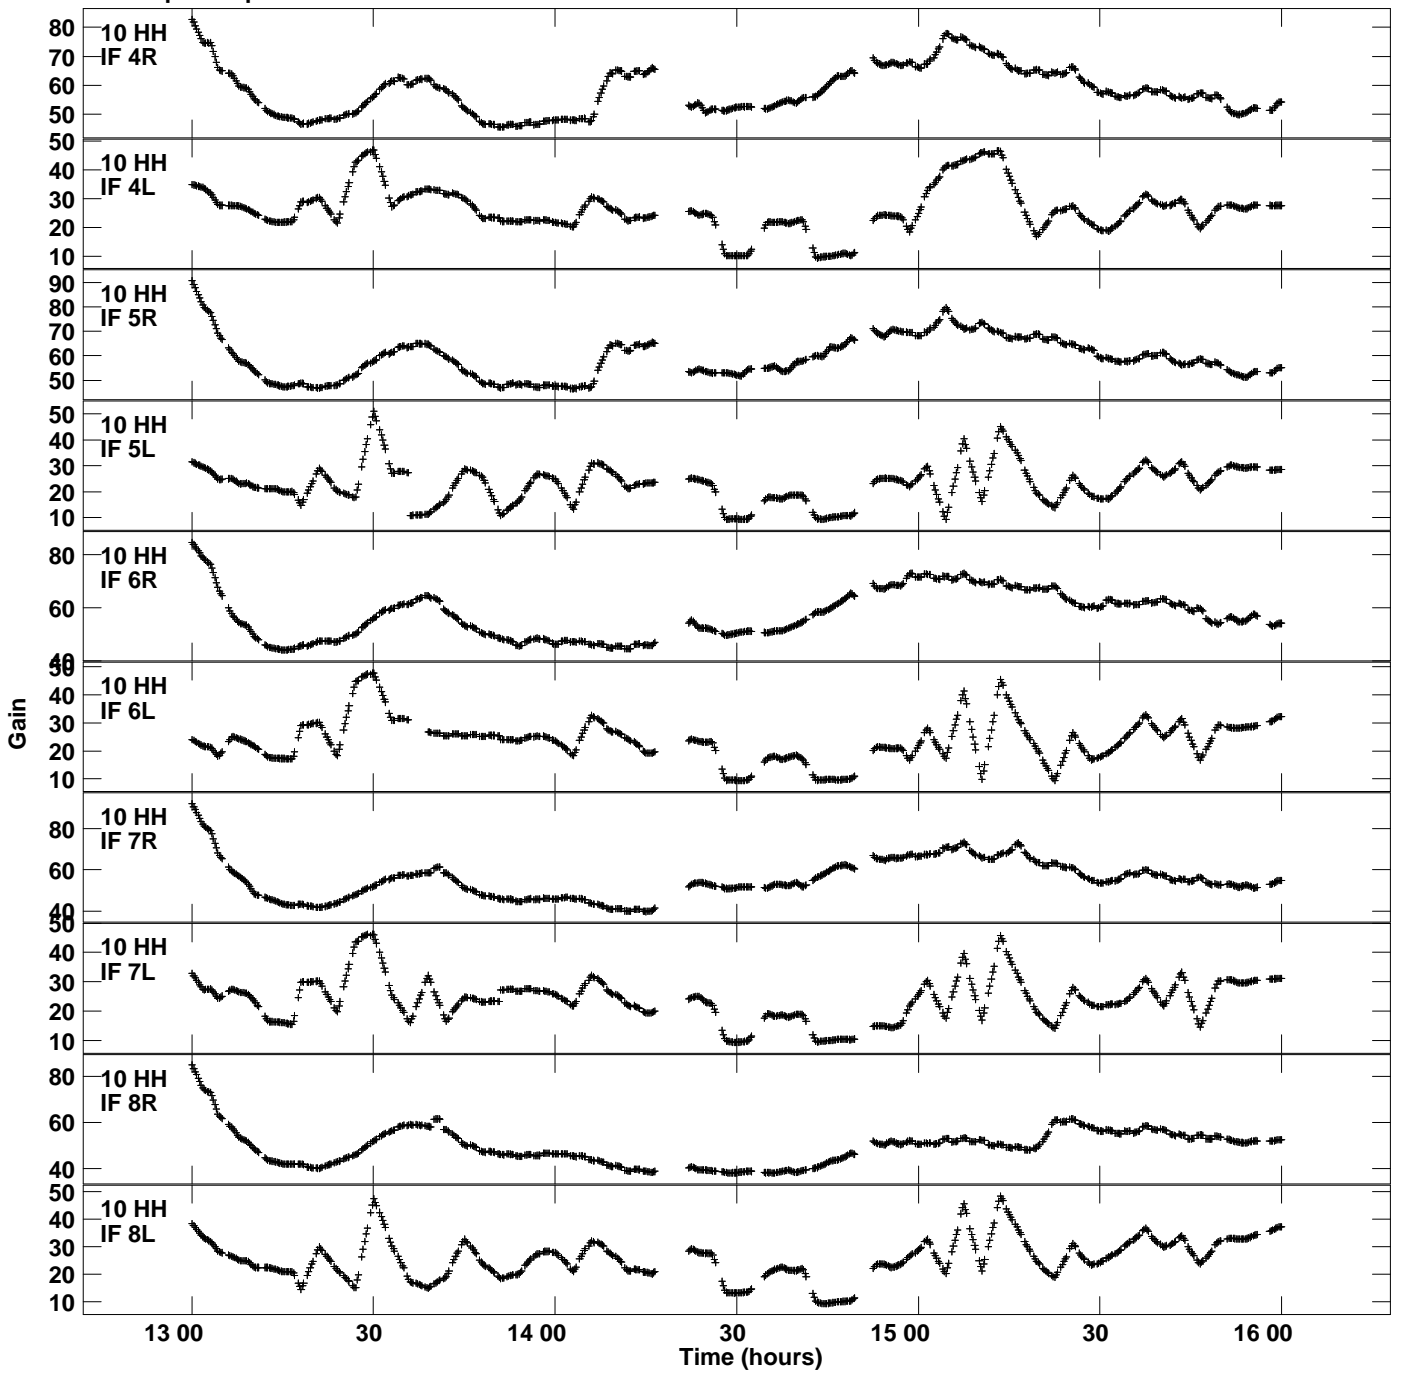

Plot file version 16 created 05-JUN-2015 14:54:21
Gain amp vs UTC time for N15M1.TMP.1
CL 4 Rpol & Lpol IF 1 - 8