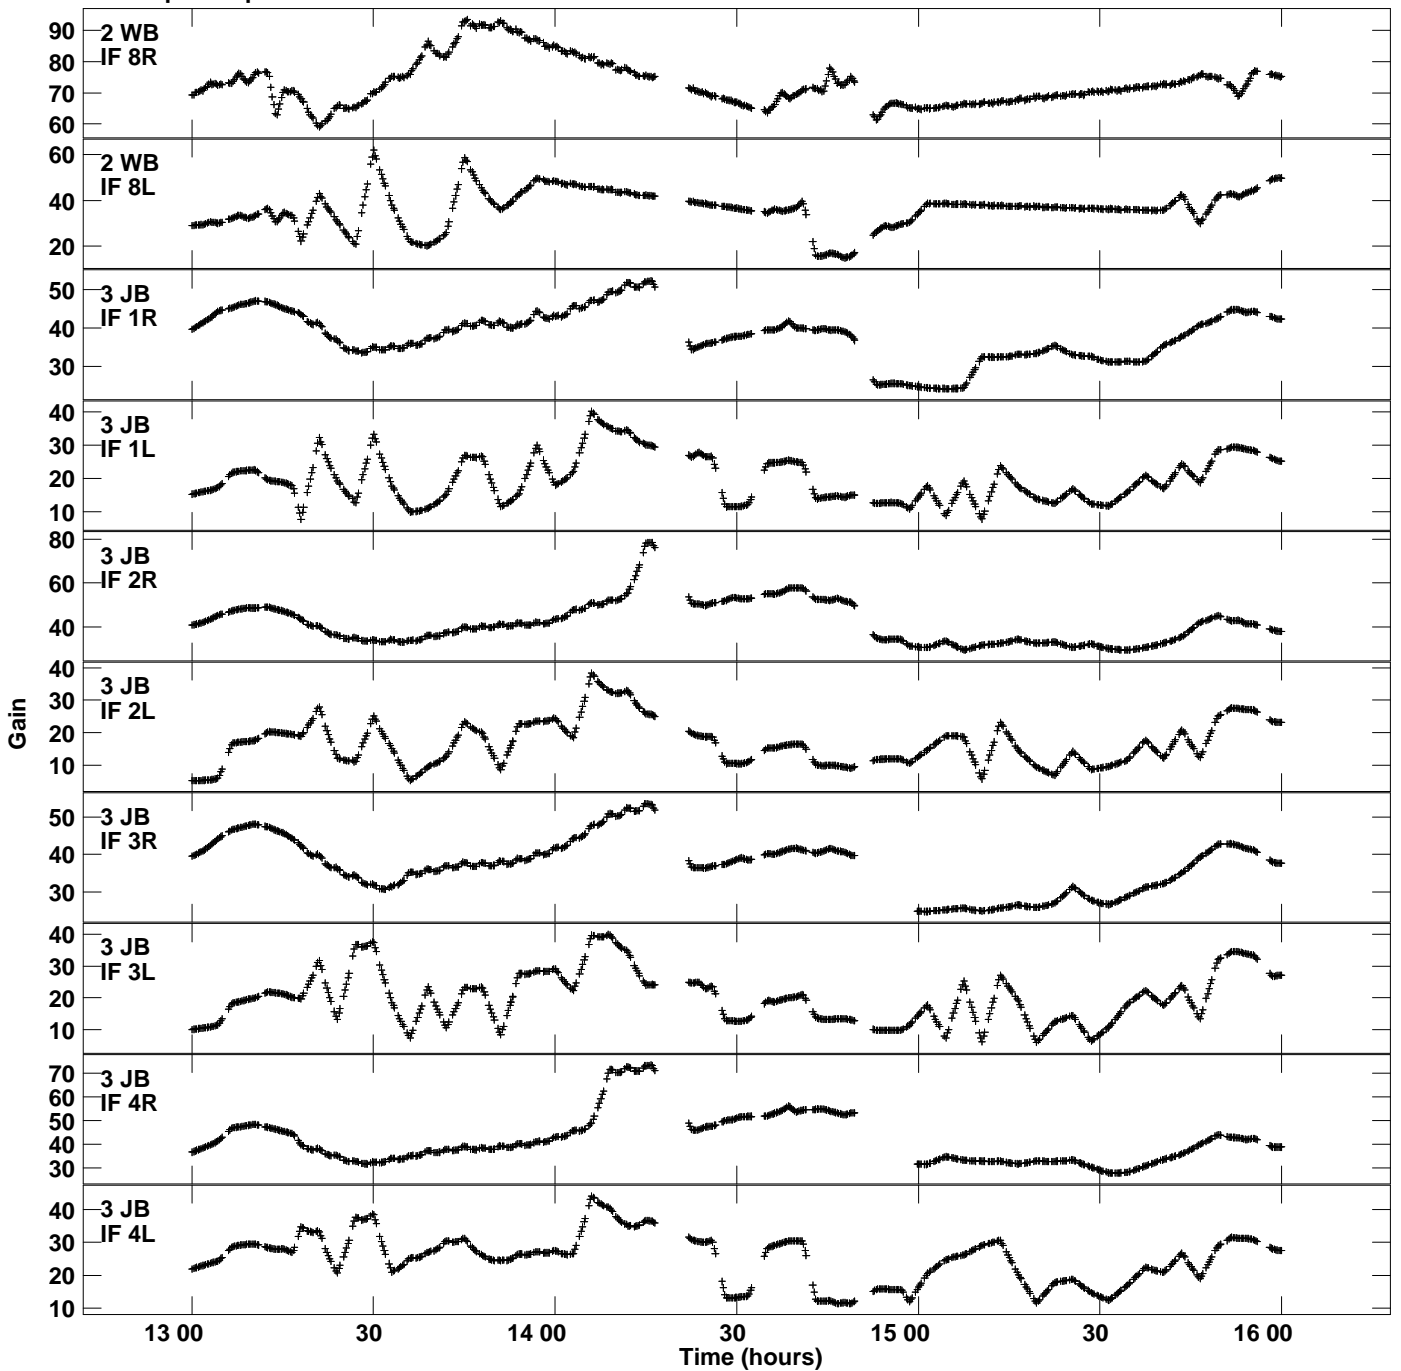

Plot file version 1 created 05-JUN-2015 14:54:21
Gain amp vs UTC time for N15M1.TMP.1
CL 4 Rpol & Lpol IF 1 - 8

Plot file version 2 created 05-JUN-2015 14:54:21
Gain amp vs UTC time for N15M1.TMP.1
CL 4 Rpol & Lpol IF 1 - 8

Plot file version 3 created 05-JUN-2015 14:54:21
Gain amp vs UTC time for N15M1.TMP.1
CL 4 Rpol & Lpol IF 1 - 8

Plot file version 4 created 05-JUN-2015 14:54:21
Gain amp vs UTC time for N15M1.TMP.1
CL 4 Rpol & Lpol IF 1 - 8

Plot file version 5 created 05-JUN-2015 14:54:21
Gain amp vs UTC time for N15M1.TMP.1
CL 4 Rpol & Lpol IF 1 - 8

Plot file version 6 created 05-JUN-2015 14:54:21
Gain amp vs UTC time for N15M1.TMP.1
CL 4 Rpol & Lpol IF 1 - 8

Plot file version 7 created 05-JUN-2015 14:54:21
Gain amp vs UTC time for N15M1.TMP.1
CL 4 Rpol & Lpol IF 1 - 8

Plot file version 8 created 05-JUN-2015 14:54:21
Gain amp vs UTC time for N15M1.TMP.1
CL 4 Rpol & Lpol IF 1 - 8