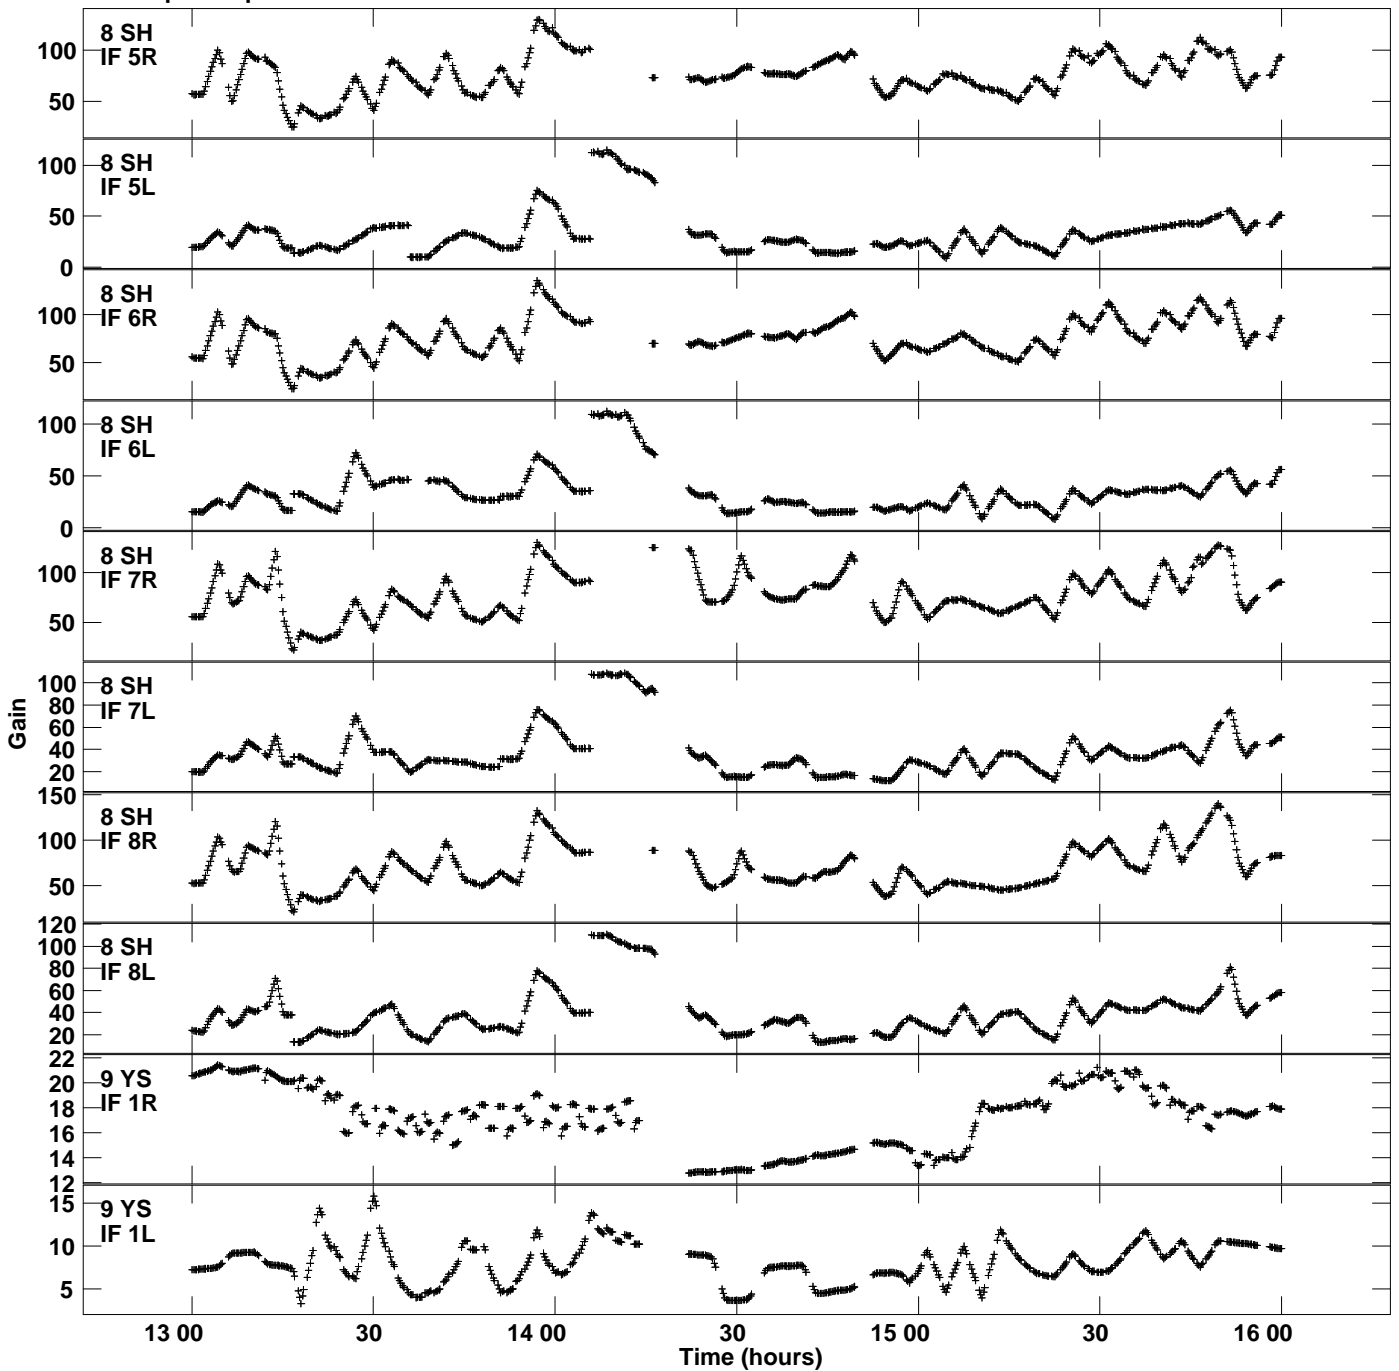

Plot file version 13 created 05-JUN-2015 14:54:21
Gain amp vs UTC time for N15M1.TMP.1
CL 4 Rpol & Lpol IF 1 - 8