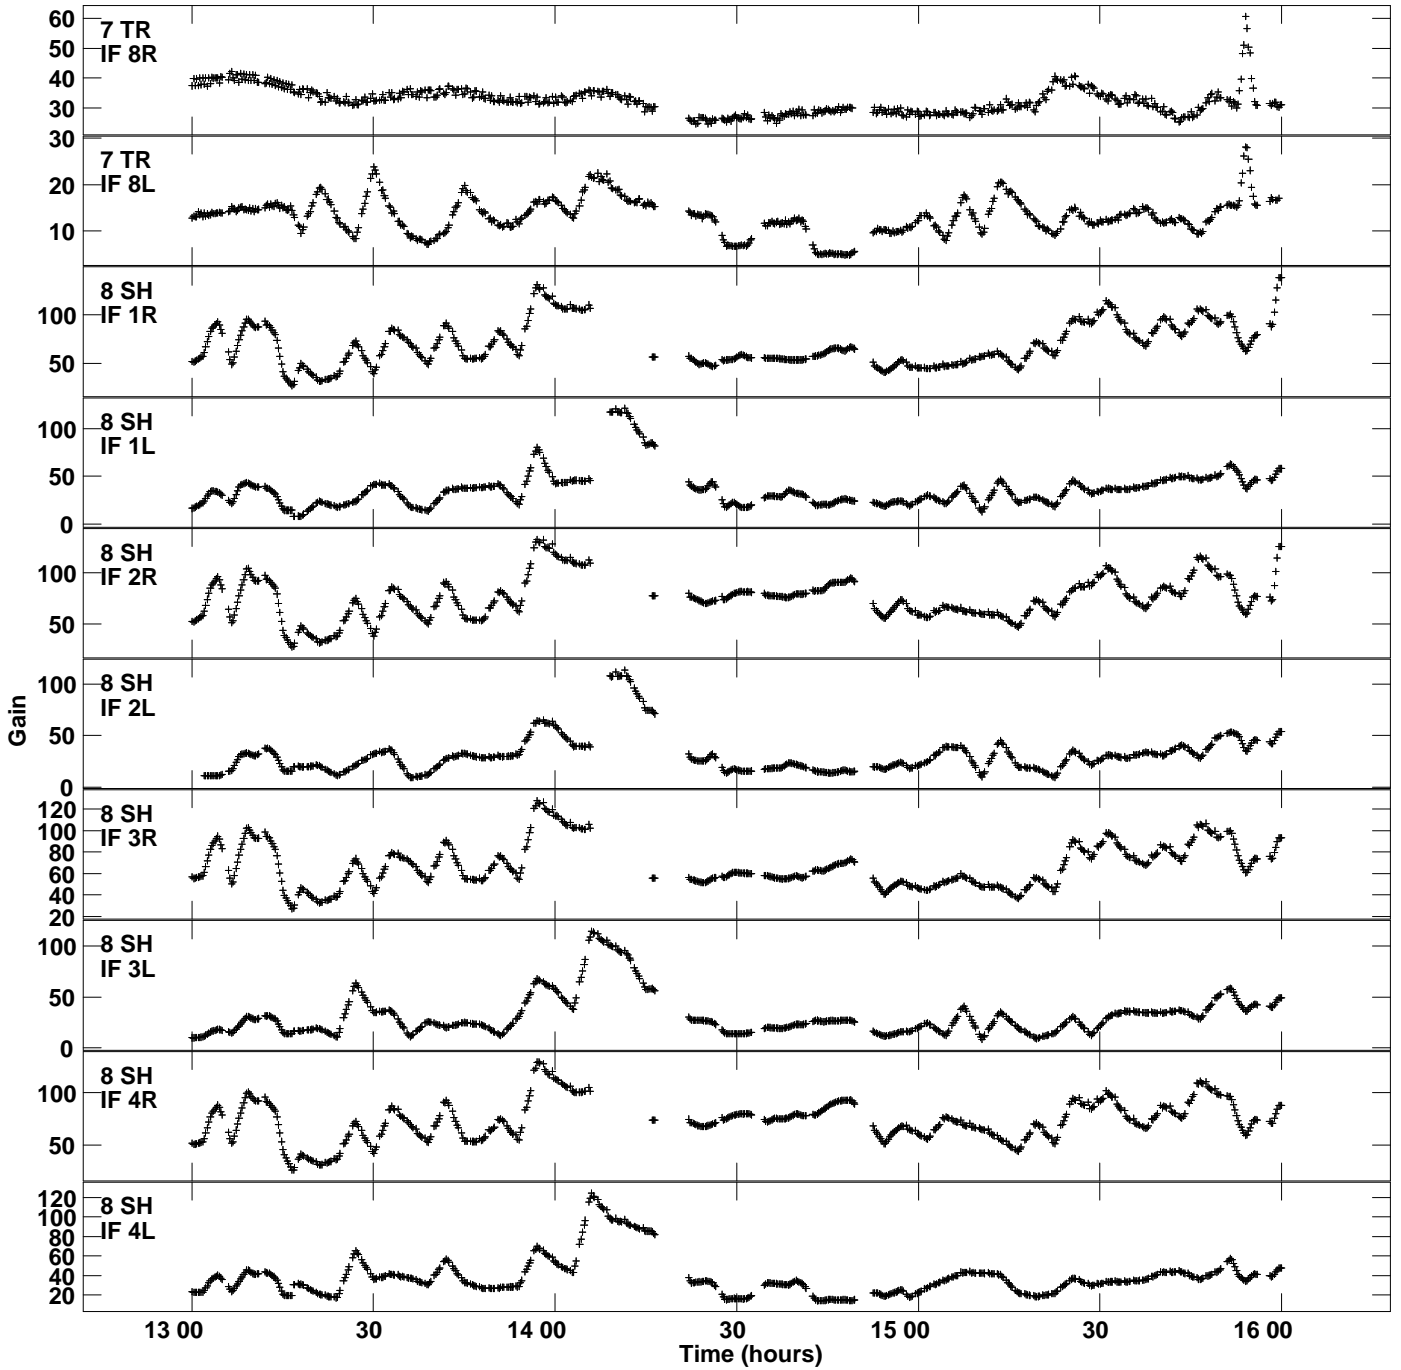

Plot file version 12 created 05-JUN-2015 14:54:21
Gain amp vs UTC time for N15M1.TMP.1
CL 4 Rpol & Lpol IF 1 - 8