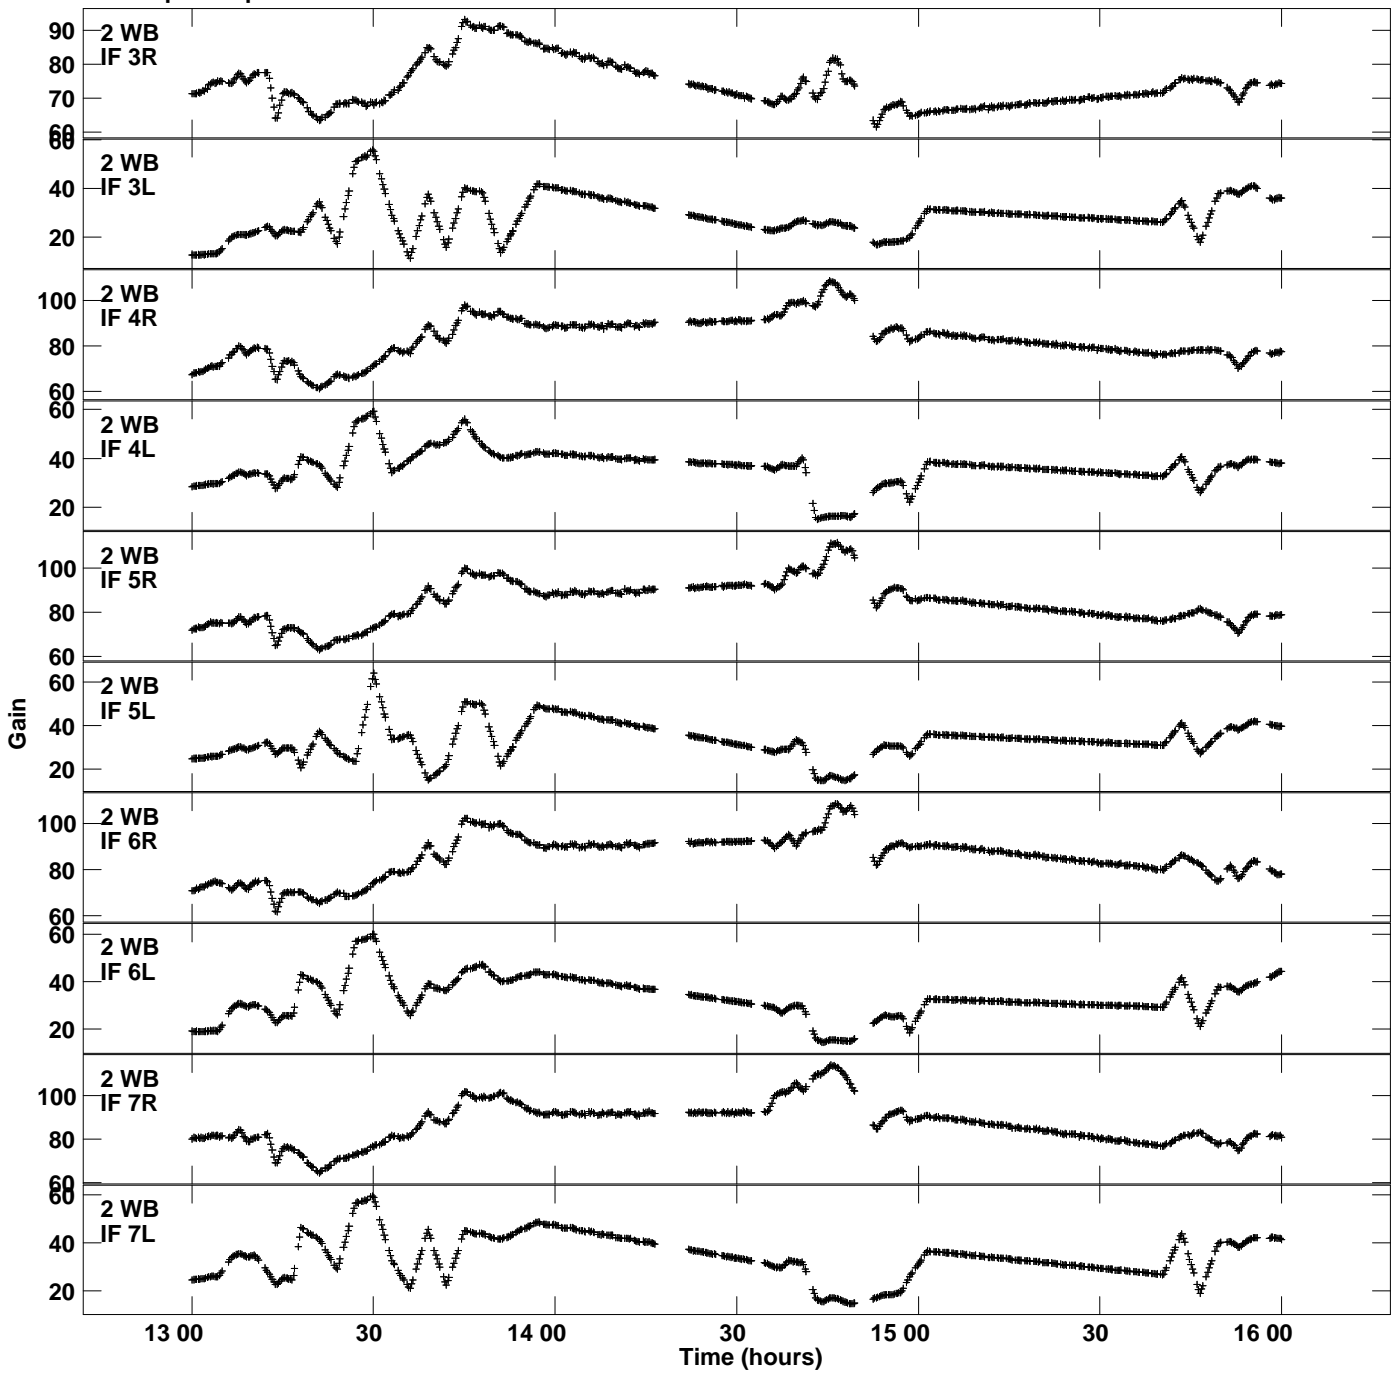

Plot file version 1 created 05-JUN-2015 14:54:21
Gain amp vs UTC time for N15M1.TMP.1
CL 4 Rpol & Lpol IF 1 - 8

Plot file version 2 created 05-JUN-2015 14:54:21
Gain amp vs UTC time for N15M1.TMP.1
CL 4 Rpol & Lpol IF 1 - 8

Plot file version 3 created 05-JUN-2015 14:54:21
Gain amp vs UTC time for N15M1.TMP.1
CL 4 Rpol & Lpol IF 1 - 8

Plot file version 4 created 05-JUN-2015 14:54:21
Gain amp vs UTC time for N15M1.TMP.1
CL 4 Rpol & Lpol IF 1 - 8

Plot file version 5 created 05-JUN-2015 14:54:21
Gain amp vs UTC time for N15M1.TMP.1
CL 4 Rpol & Lpol IF 1 - 8

Plot file version 6 created 05-JUN-2015 14:54:21
Gain amp vs UTC time for N15M1.TMP.1
CL 4 Rpol & Lpol IF 1 - 8