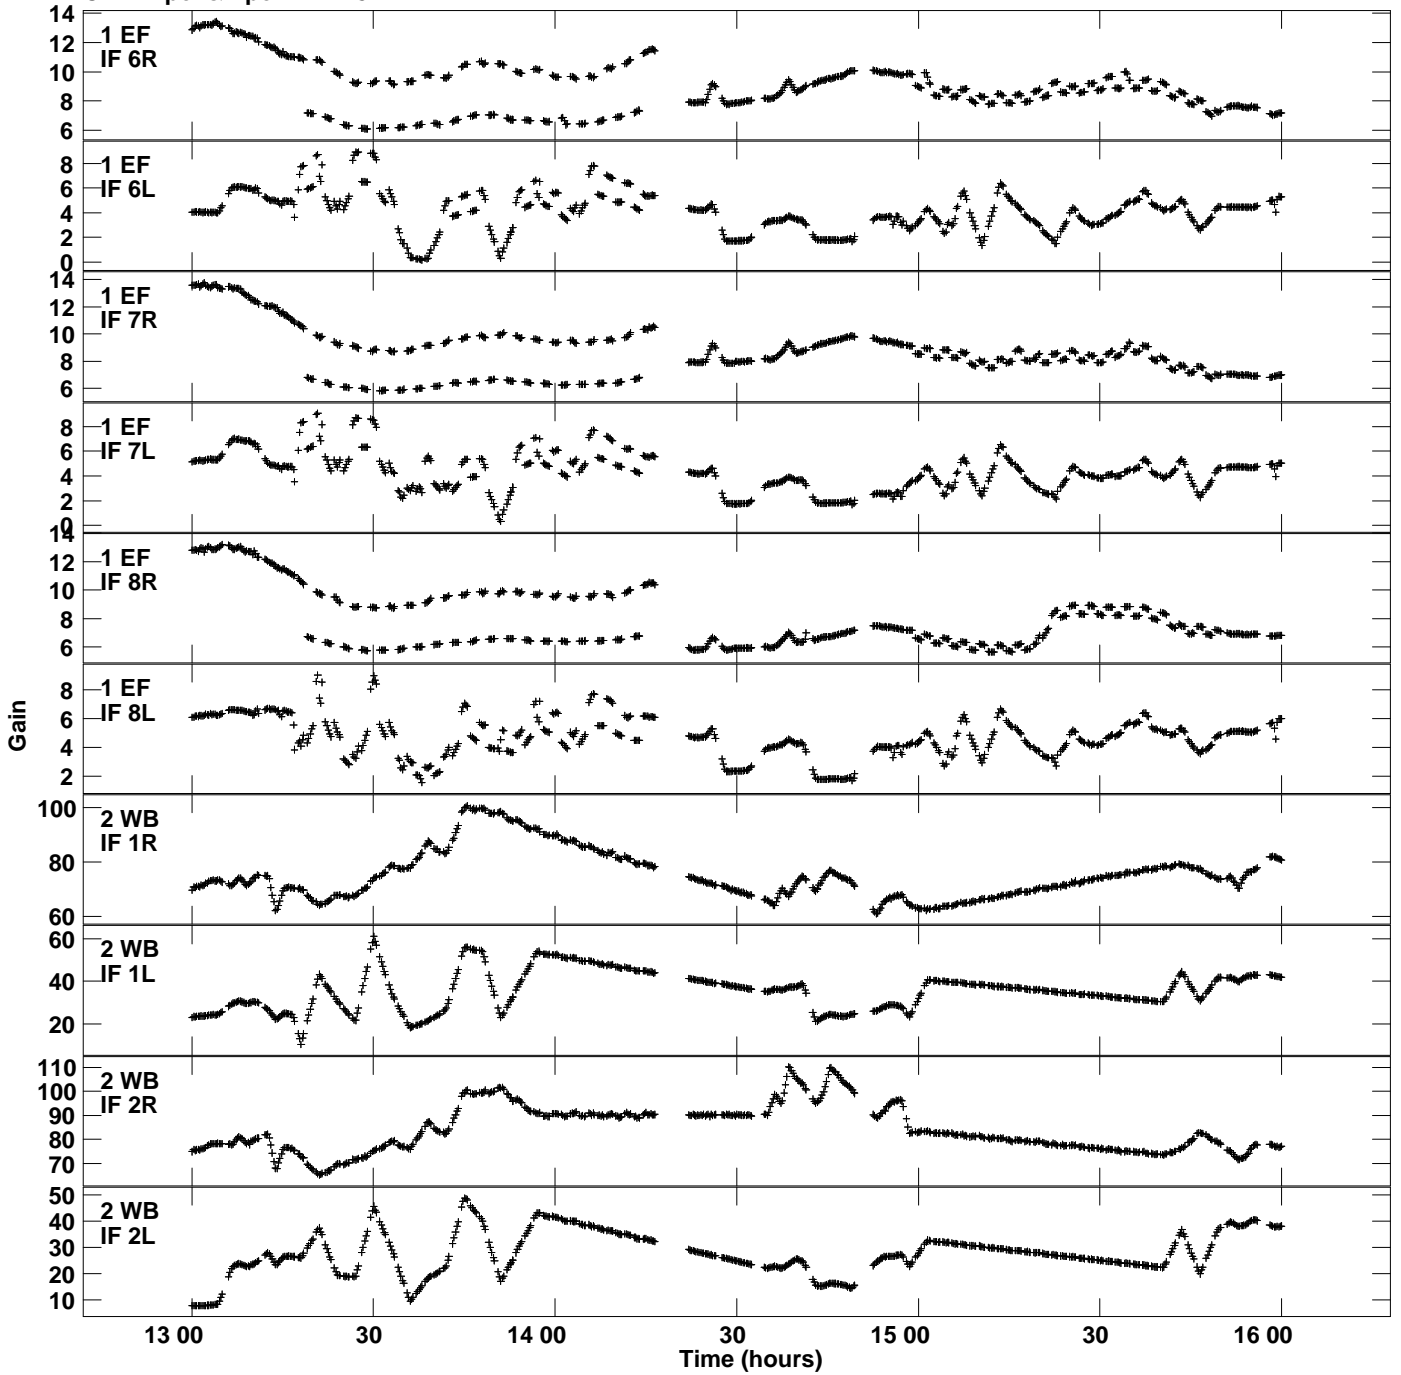

Plot file version 1 created 05-JUN-2015 14:54:21
Gain amp vs UTC time for N15M1.TMP.1
CL 4 Rpol & Lpol IF 1 - 8

Plot file version 2 created 05-JUN-2015 14:54:21
Gain amp vs UTC time for N15M1.TMP.1
CL 4 Rpol & Lpol IF 1 - 8

Plot file version 3 created 05-JUN-2015 14:54:21
Gain amp vs UTC time for N15M1.TMP.1
CL 4 Rpol & Lpol IF 1 - 8

Plot file version 4 created 05-JUN-2015 14:54:21
Gain amp vs UTC time for N15M1.TMP.1
CL 4 Rpol & Lpol IF 1 - 8

Plot file version 5 created 05-JUN-2015 14:54:21
Gain amp vs UTC time for N15M1.TMP.1
CL 4 Rpol & Lpol IF 1 - 8

Plot file version 6 created 05-JUN-2015 14:54:21
Gain amp vs UTC time for N15M1.TMP.1
CL 4 Rpol & Lpol IF 1 - 8

Plot file version 7 created 05-JUN-2015 14:54:21
Gain amp vs UTC time for N15M1.TMP.1
CL 4 Rpol & Lpol IF 1 - 8

Plot file version 8 created 05-JUN-2015 14:54:21
Gain amp vs UTC time for N15M1.TMP.1
CL 4 Rpol & Lpol IF 1 - 8