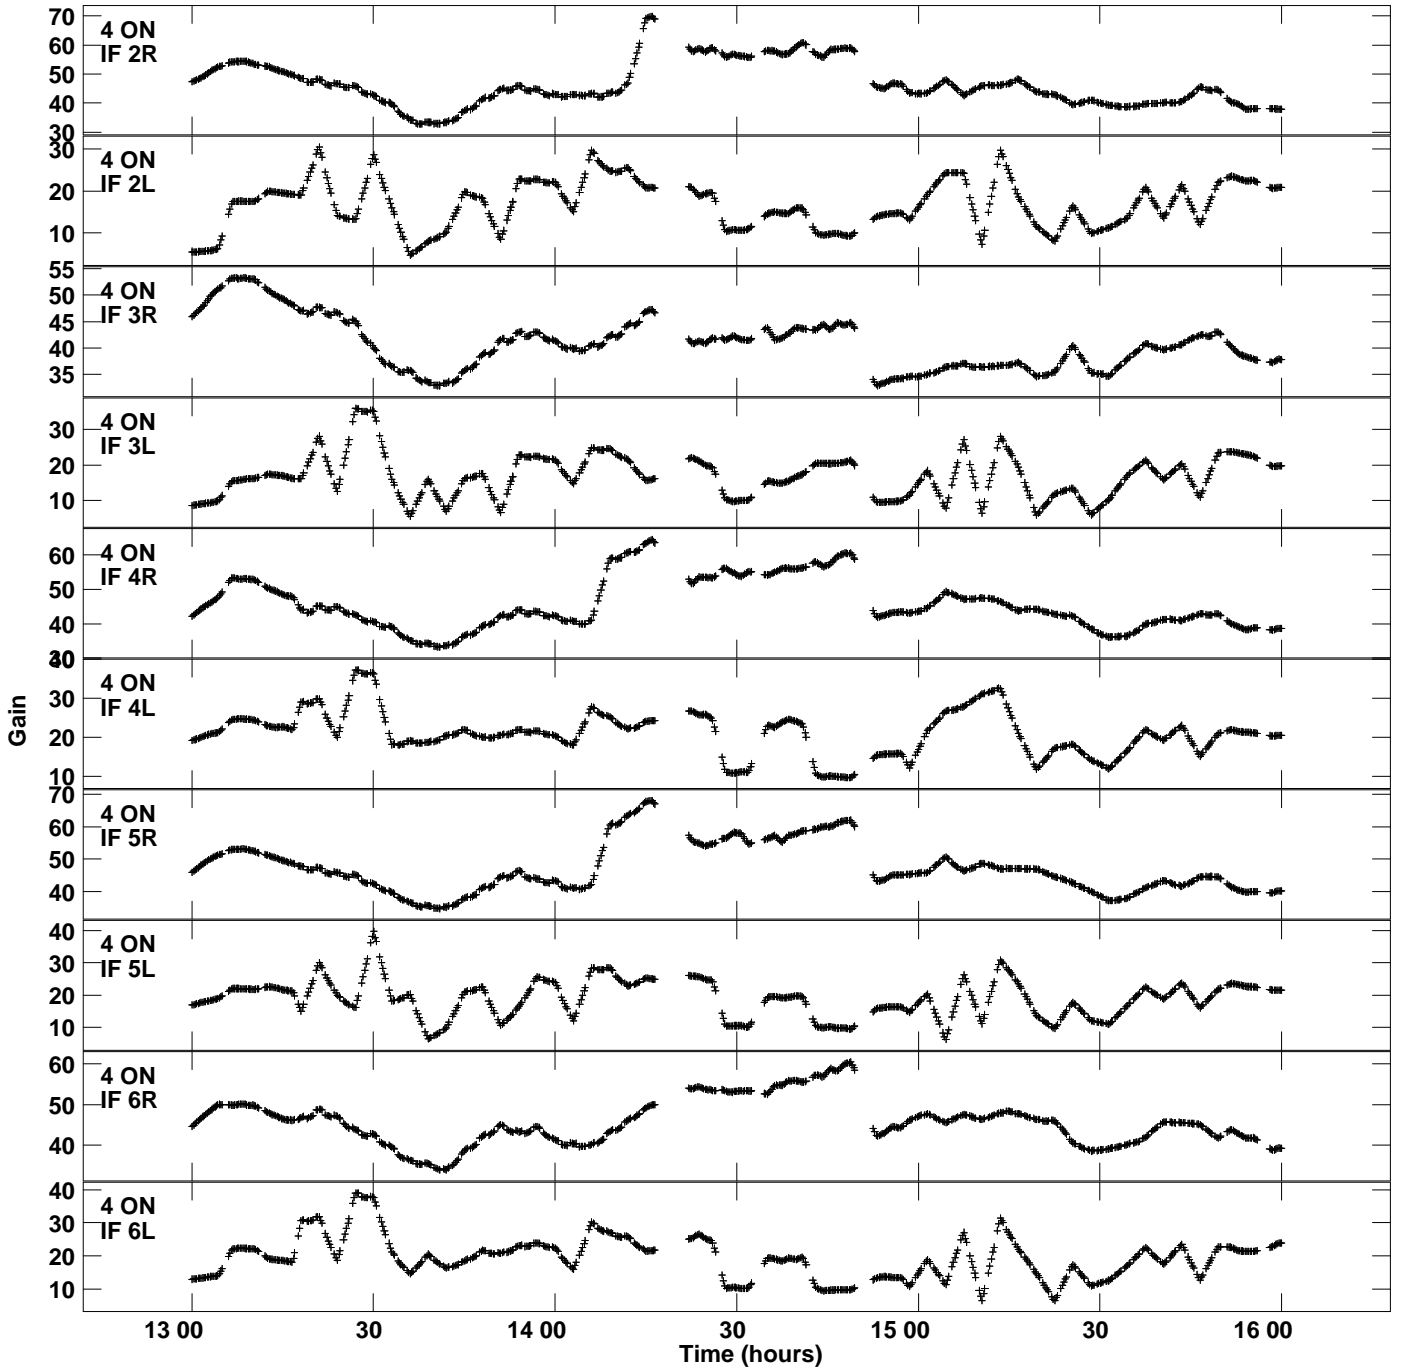

Plot file version 6 created 05-JUN-2015 14:54:21
Gain amp vs UTC time for N15M1.TMP.1
CL 4 Rpol & Lpol IF 1 - 8