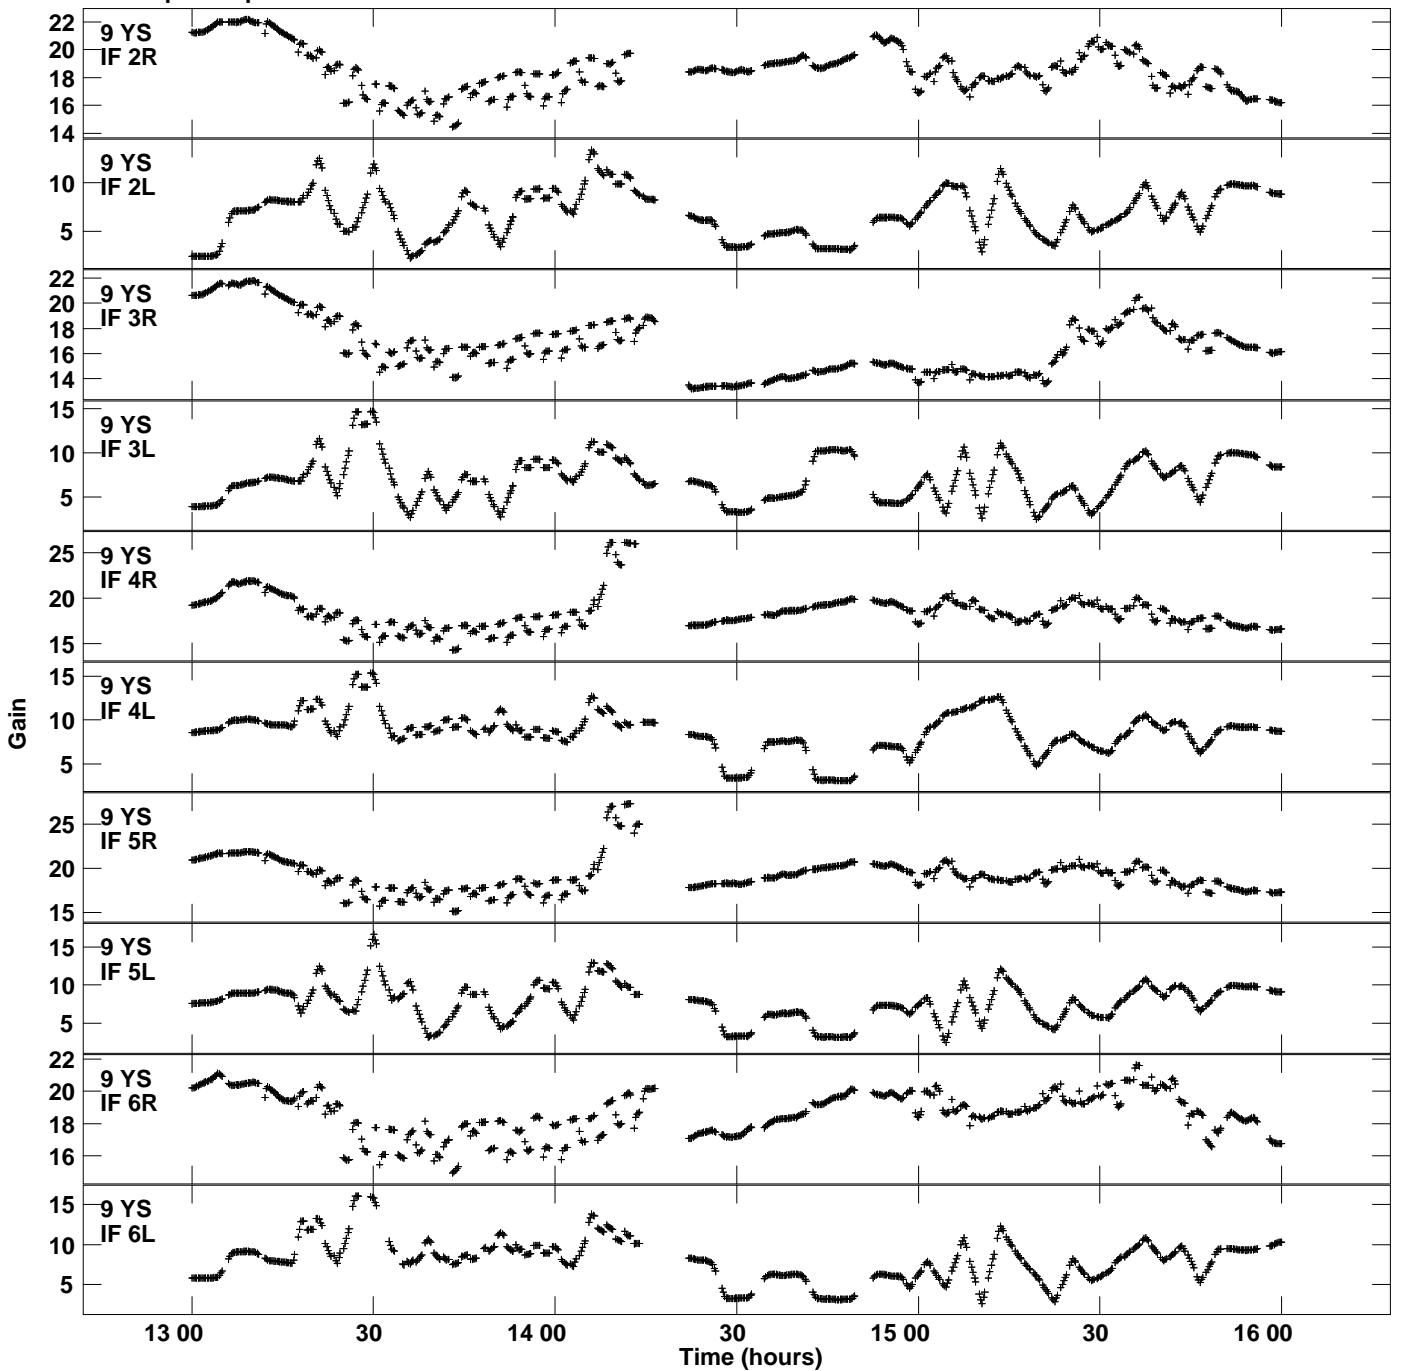

Plot file version 14 created 05-JUN-2015 14:54:21
Gain amp vs UTC time for N15M1.TMP.1
CL 4 Rpol & Lpol IF 1 - 8