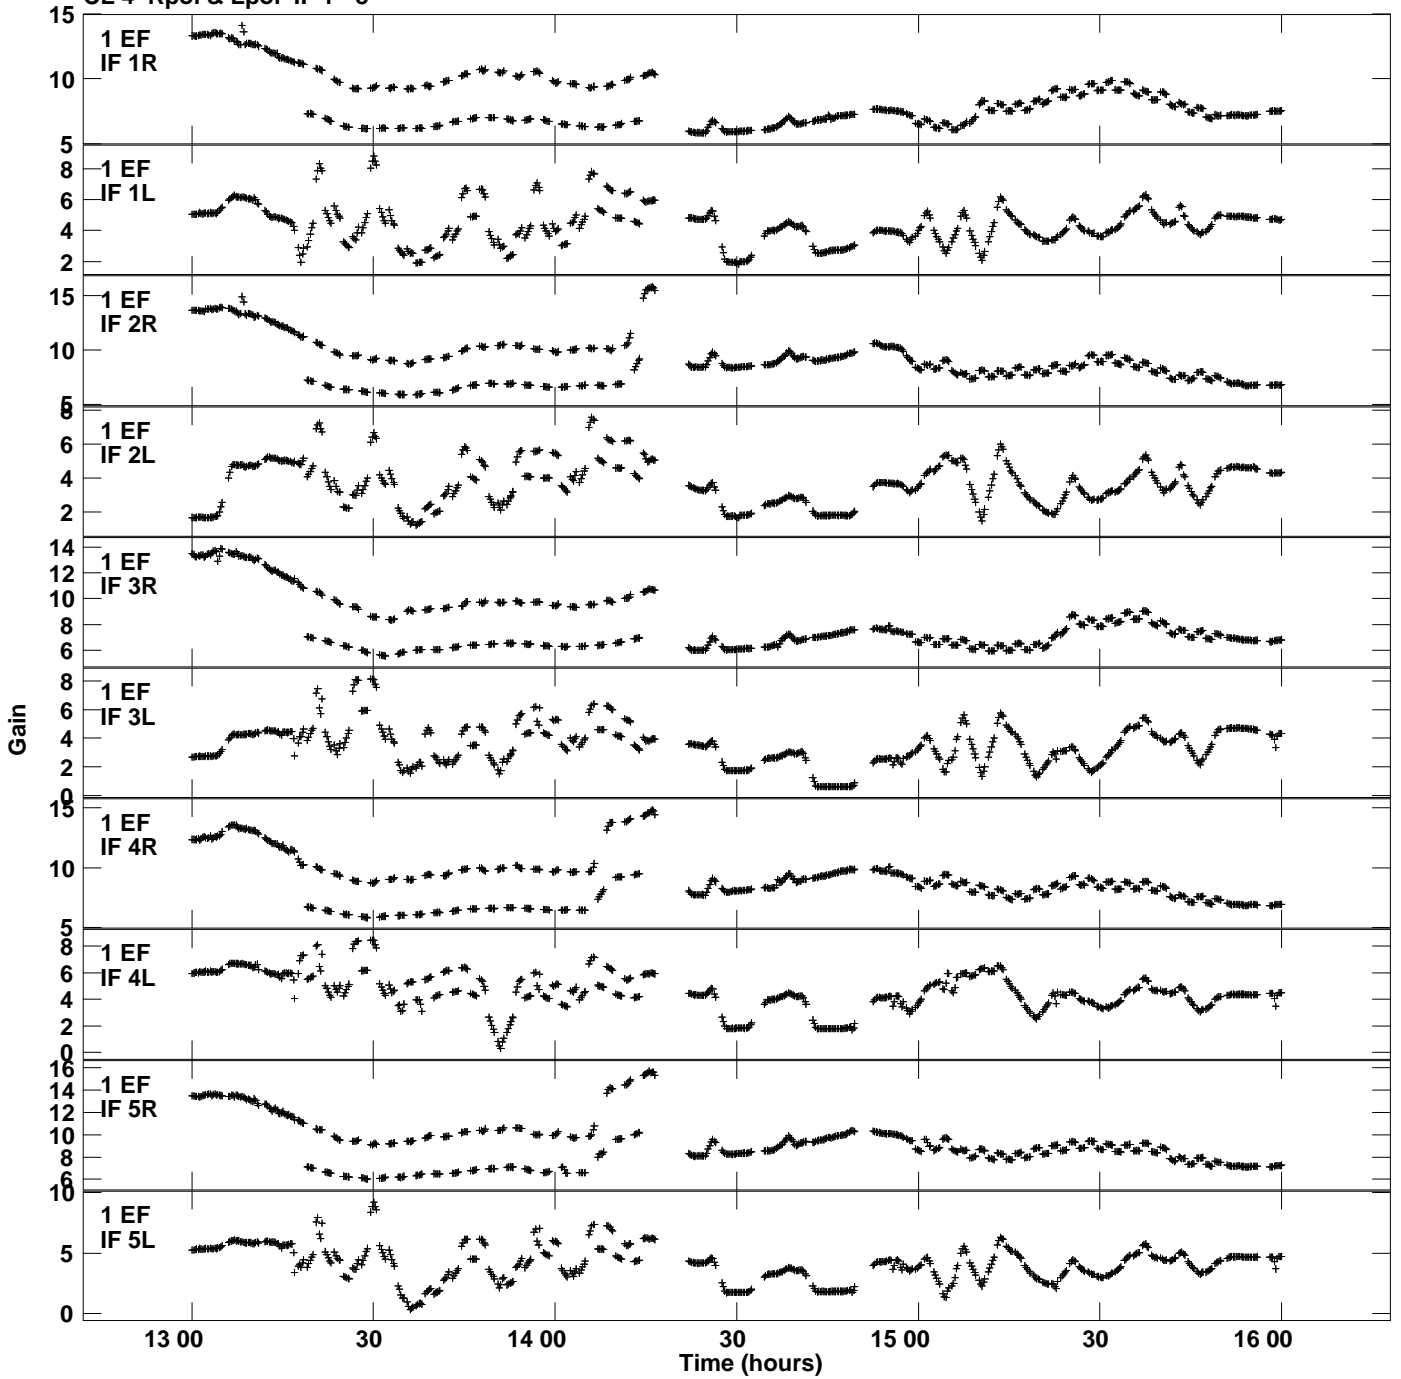

Plot file version 1 created 05-JUN-2015 14:54:21
Gain amp vs UTC time for N15M1.TMP.1
CL 4 Rpol & Lpol IF 1 - 8

Plot file version 2 created 05-JUN-2015 14:54:21
Gain amp vs UTC time for N15M1.TMP.1
CL 4 Rpol & Lpol IF 1 - 8

Plot file version 3 created 05-JUN-2015 14:54:21
Gain amp vs UTC time for N15M1.TMP.1
CL 4 Rpol & Lpol IF 1 - 8

Plot file version 4 created 05-JUN-2015 14:54:21
Gain amp vs UTC time for N15M1.TMP.1
CL 4 Rpol & Lpol IF 1 - 8