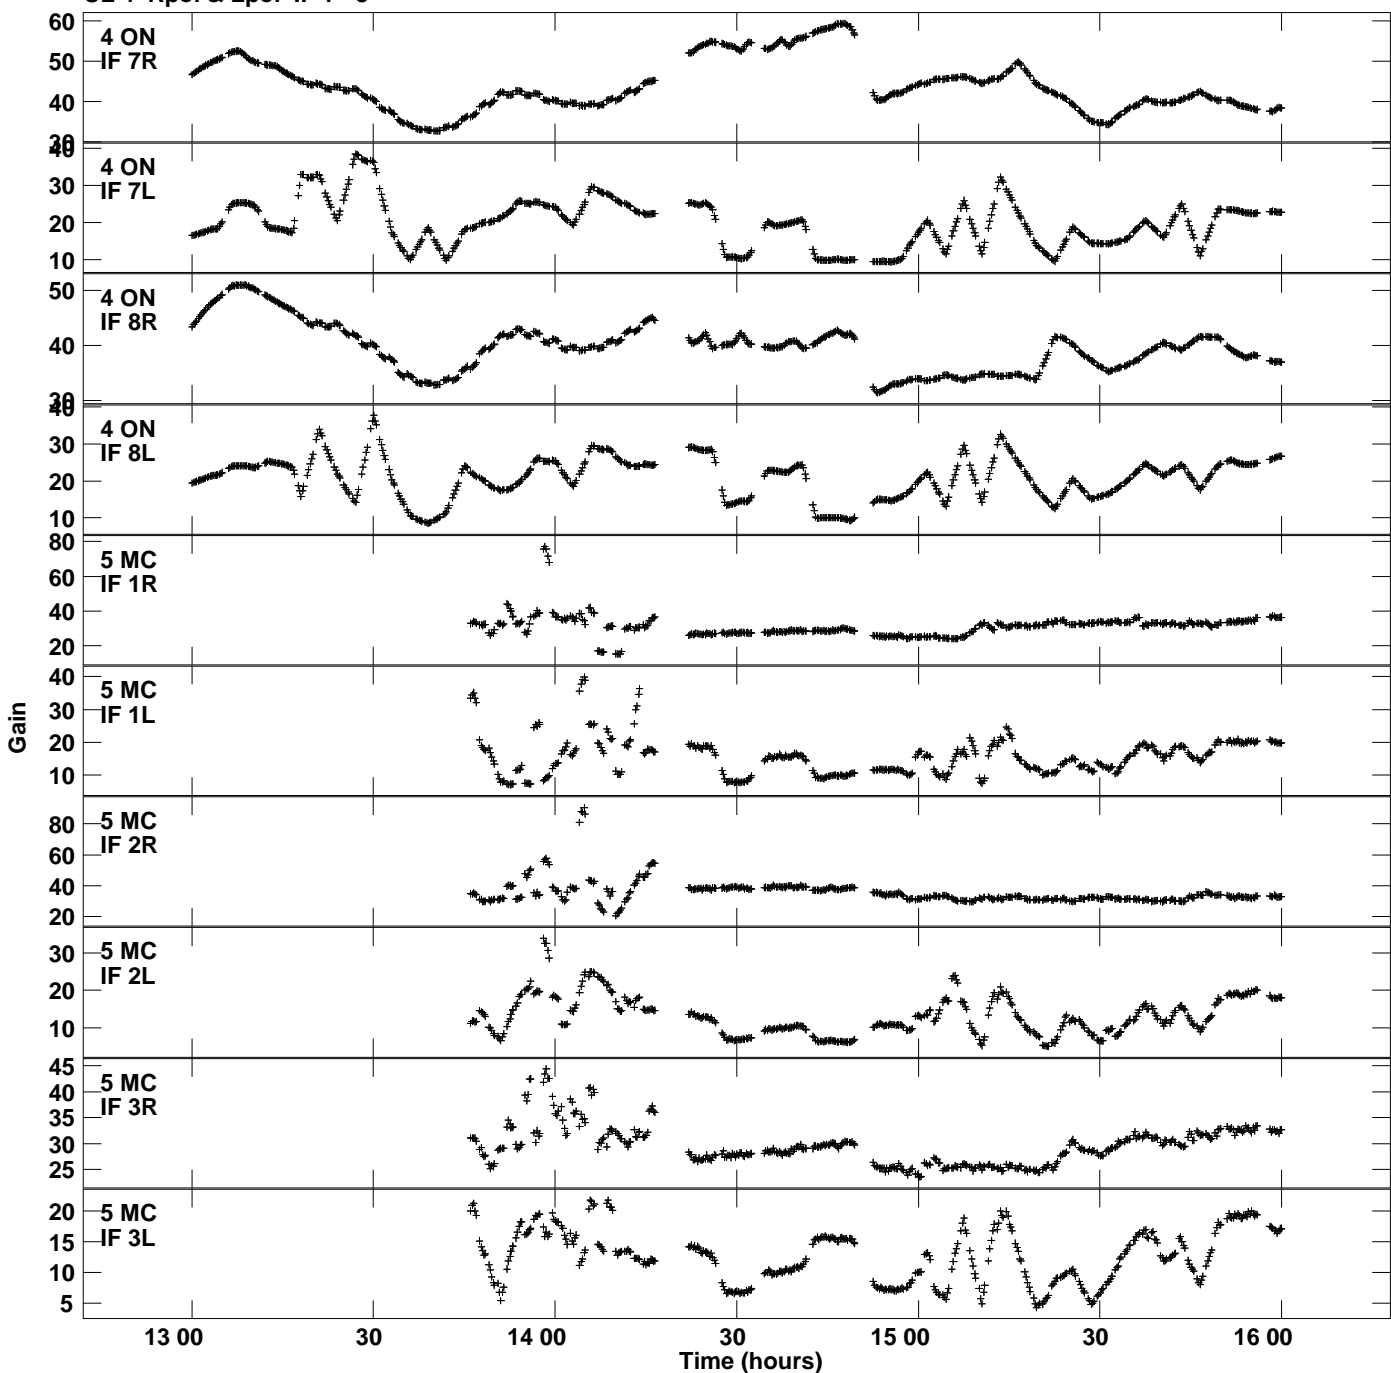

Plot file version 7 created 05-JUN-2015 14:54:21
Gain amp vs UTC time for N15M1.TMP.1
CL 4 Rpol & Lpol IF 1 - 8