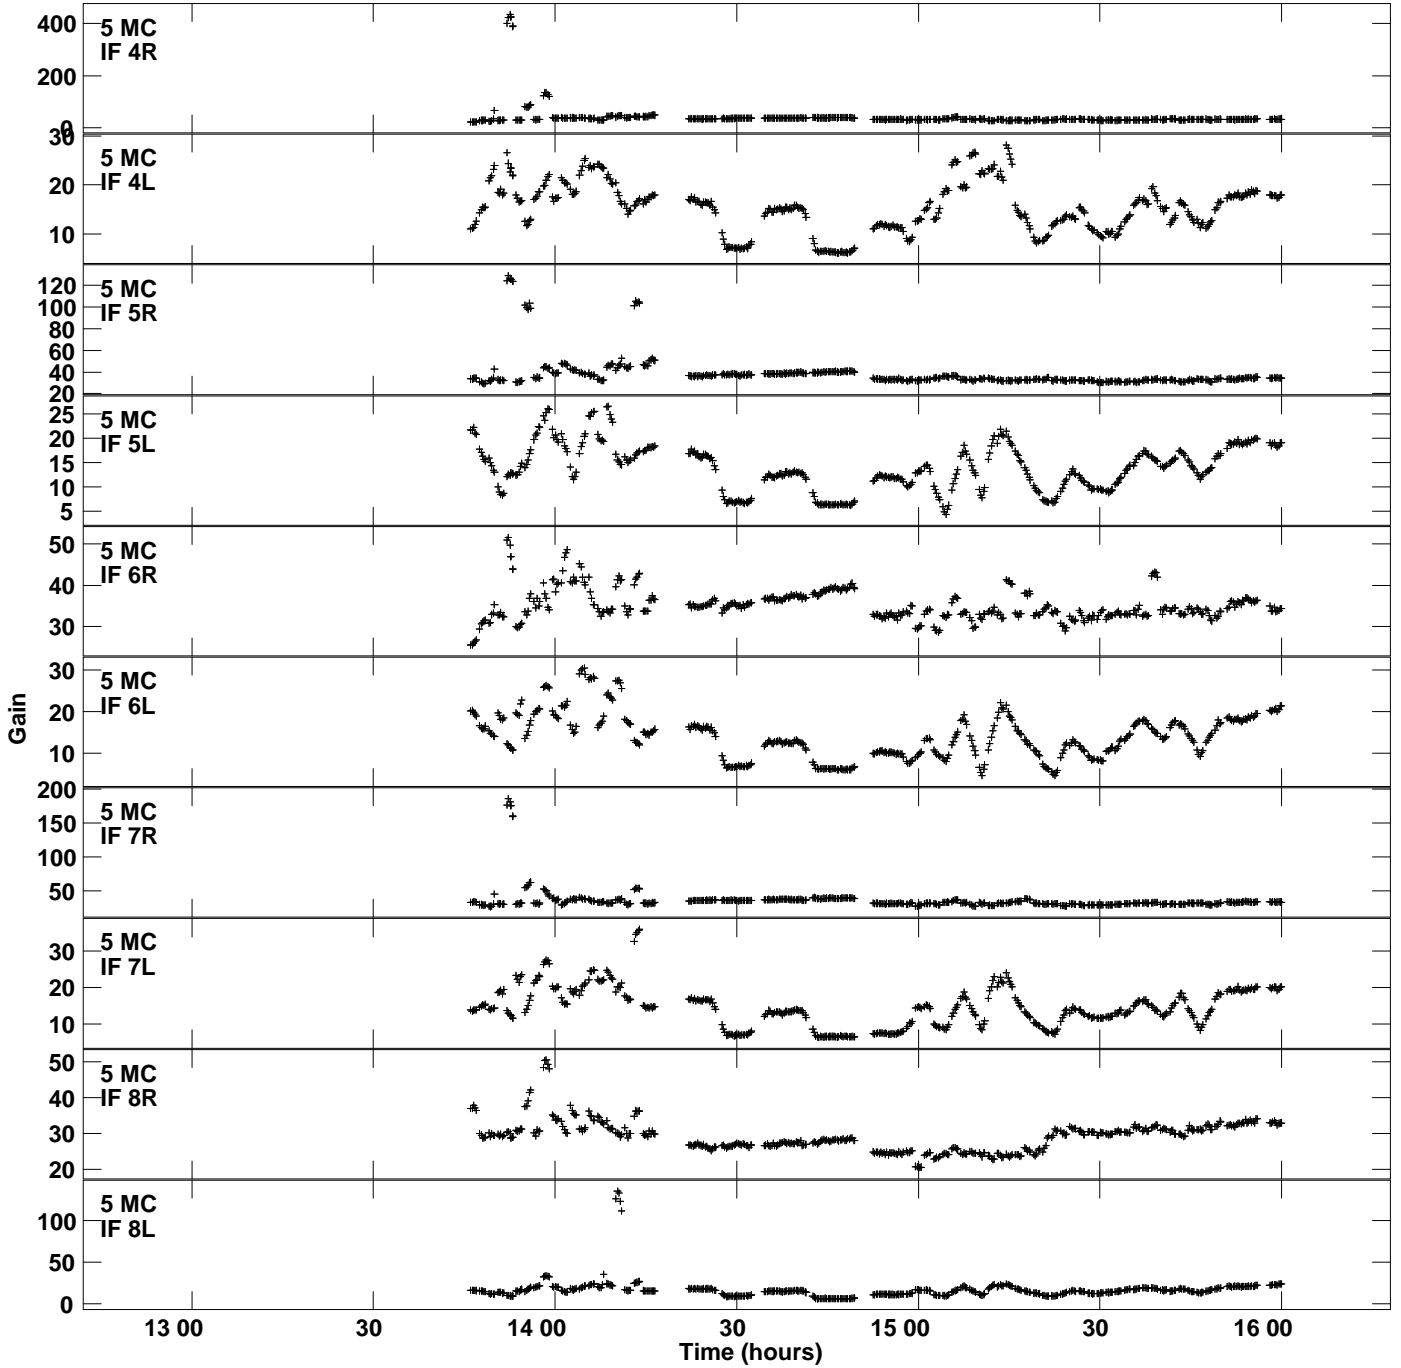

Plot file version 5 created 05-JUN-2015 14:54:21
Gain amp vs UTC time for N15M1.TMP.1
CL 4 Rpol & Lpol IF 1 - 8

Plot file version 6 created 05-JUN-2015 14:54:21
Gain amp vs UTC time for N15M1.TMP.1
CL 4 Rpol & Lpol IF 1 - 8

Plot file version 7 created 05-JUN-2015 14:54:21
Gain amp vs UTC time for N15M1.TMP.1
CL 4 Rpol & Lpol IF 1 - 8

Plot file version 8 created 05-JUN-2015 14:54:21
Gain amp vs UTC time for N15M1.TMP.1
CL 4 Rpol & Lpol IF 1 - 8