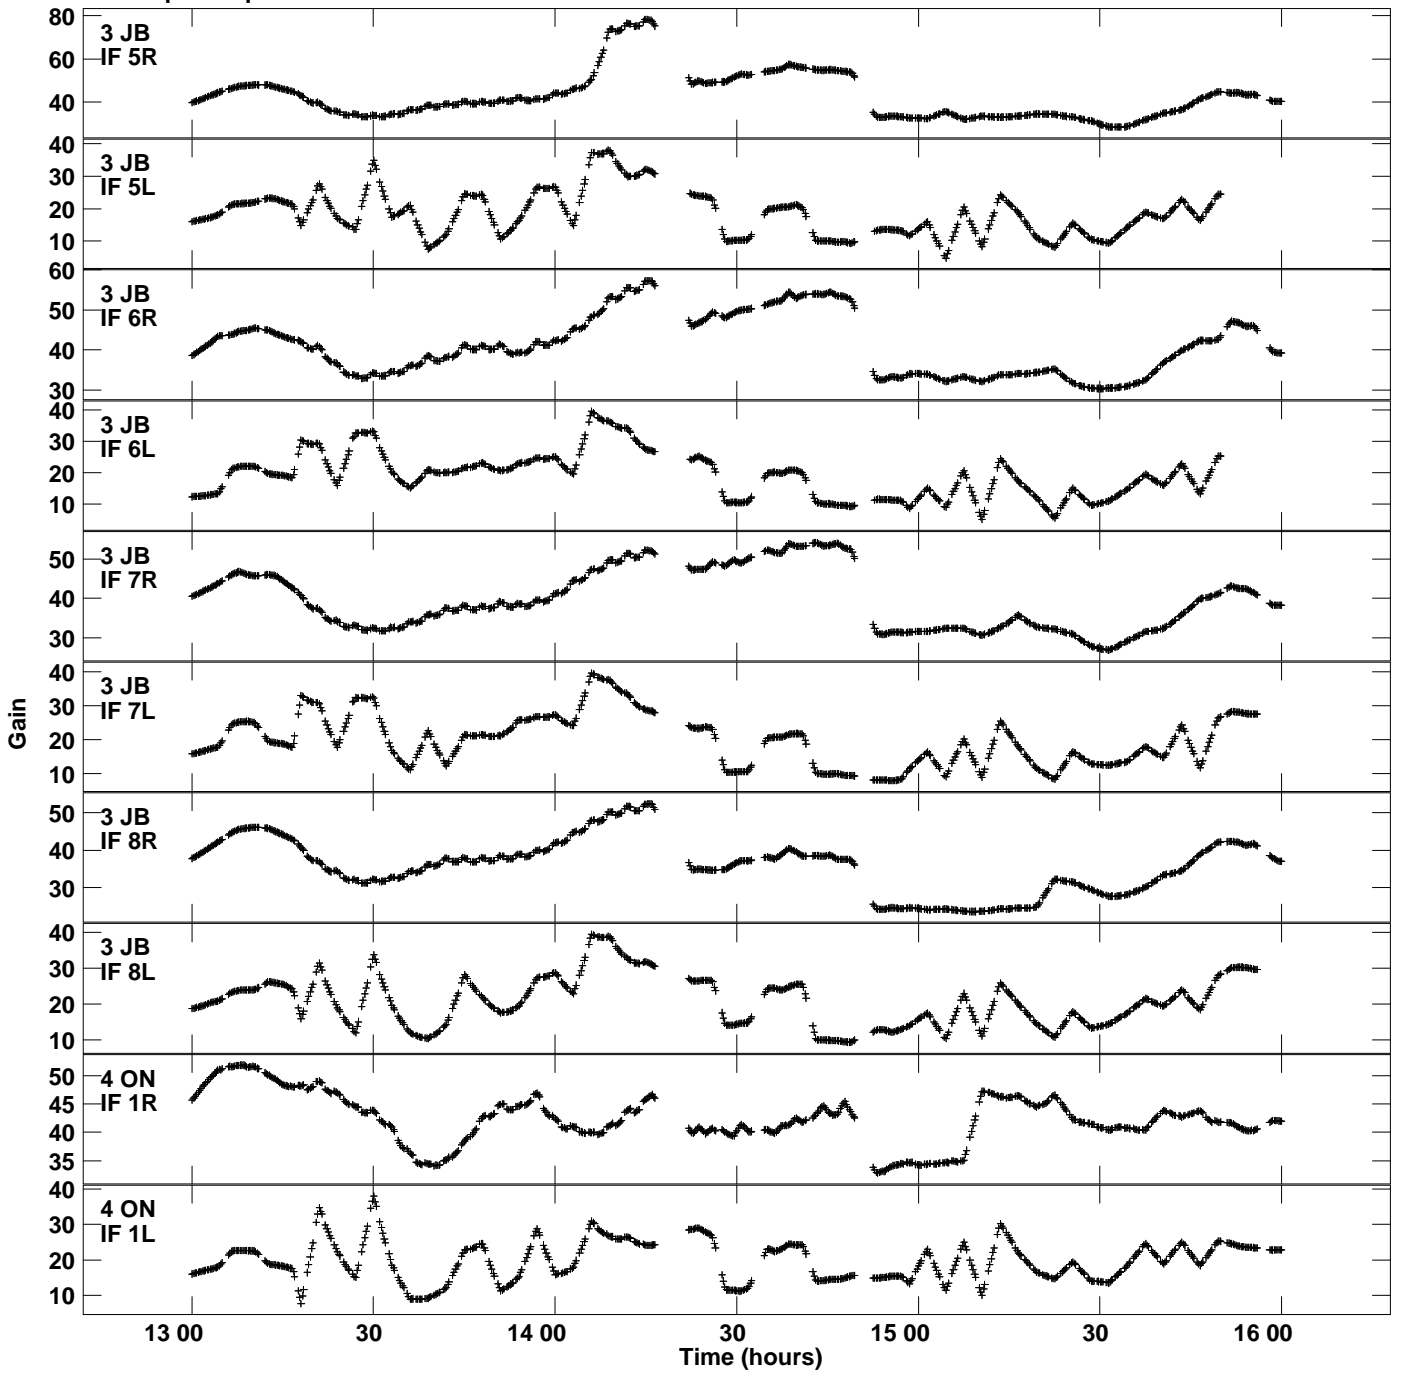

Plot file version 5 created 05-JUN-2015 14:54:21
Gain amp vs UTC time for N15M1.TMP.1
CL 4 Rpol & Lpol IF 1 - 8