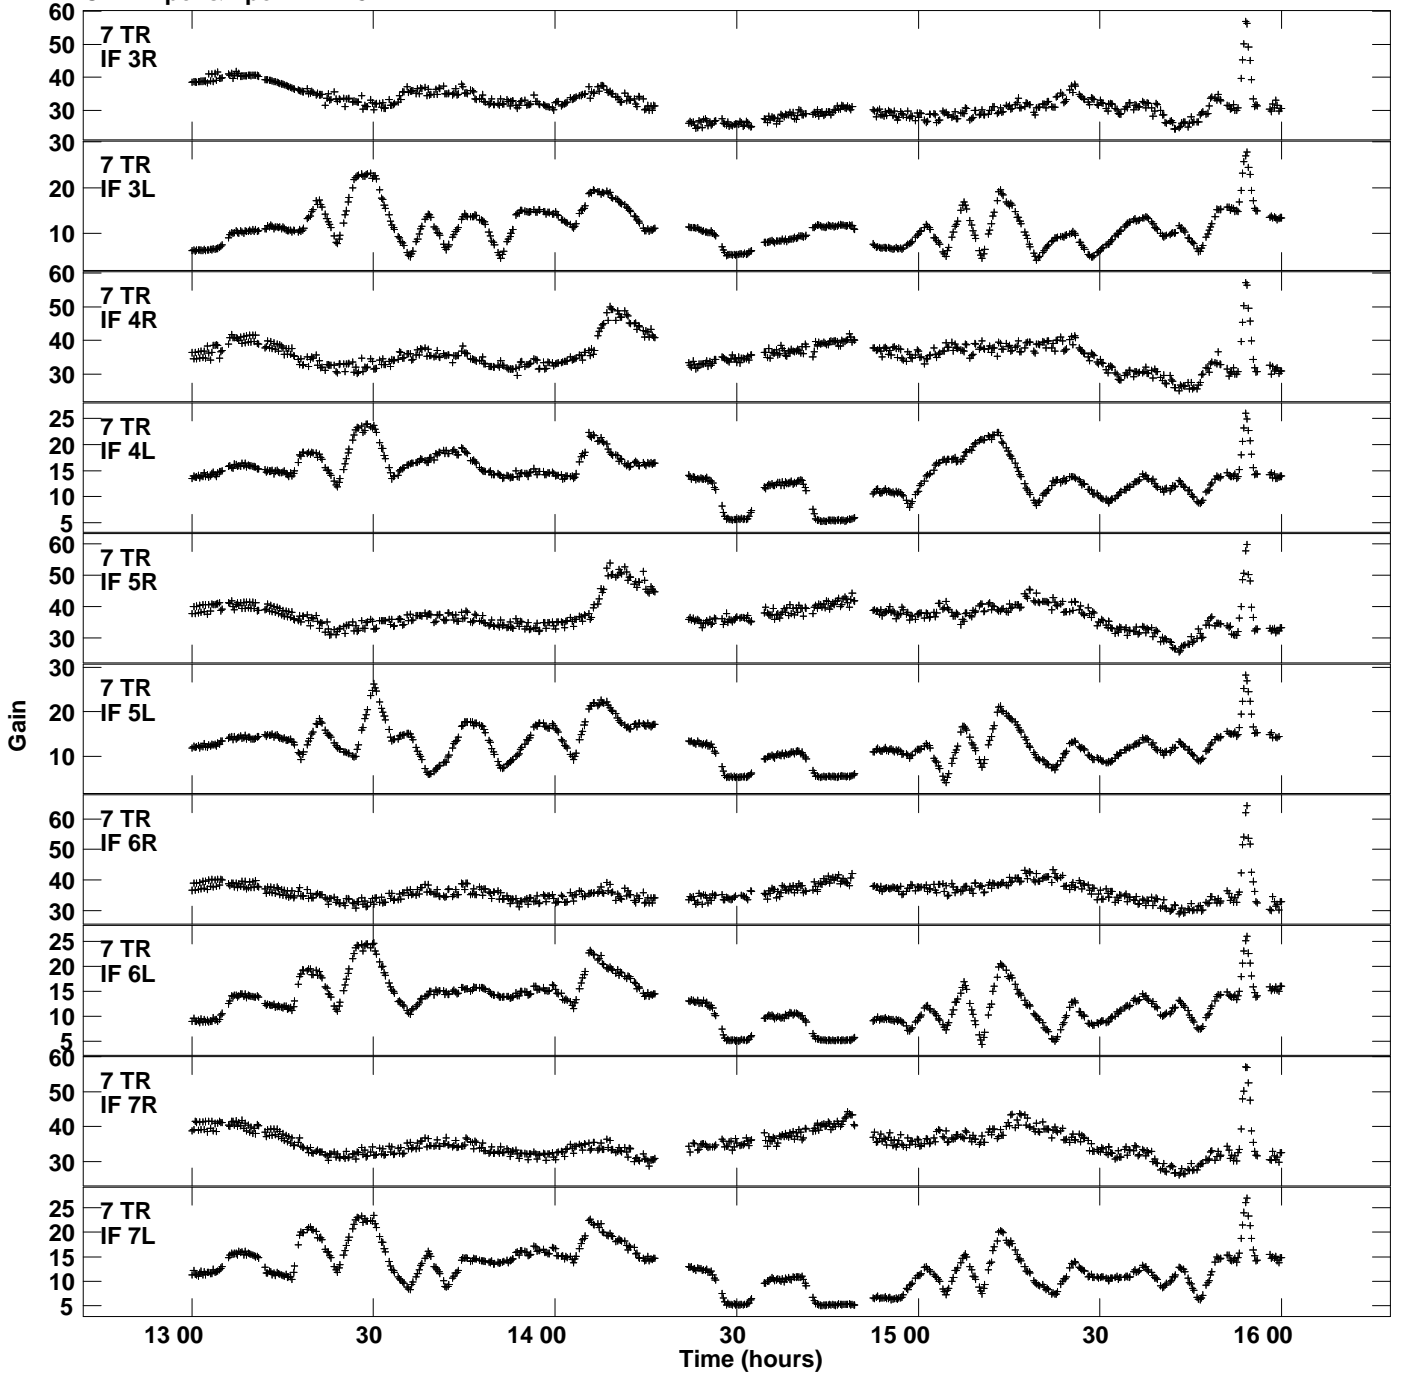

Plot file version 11 created 05-JUN-2015 14:54:21
Gain amp vs UTC time for N15M1.TMP.1
CL 4 Rpol & Lpol IF 1 - 8