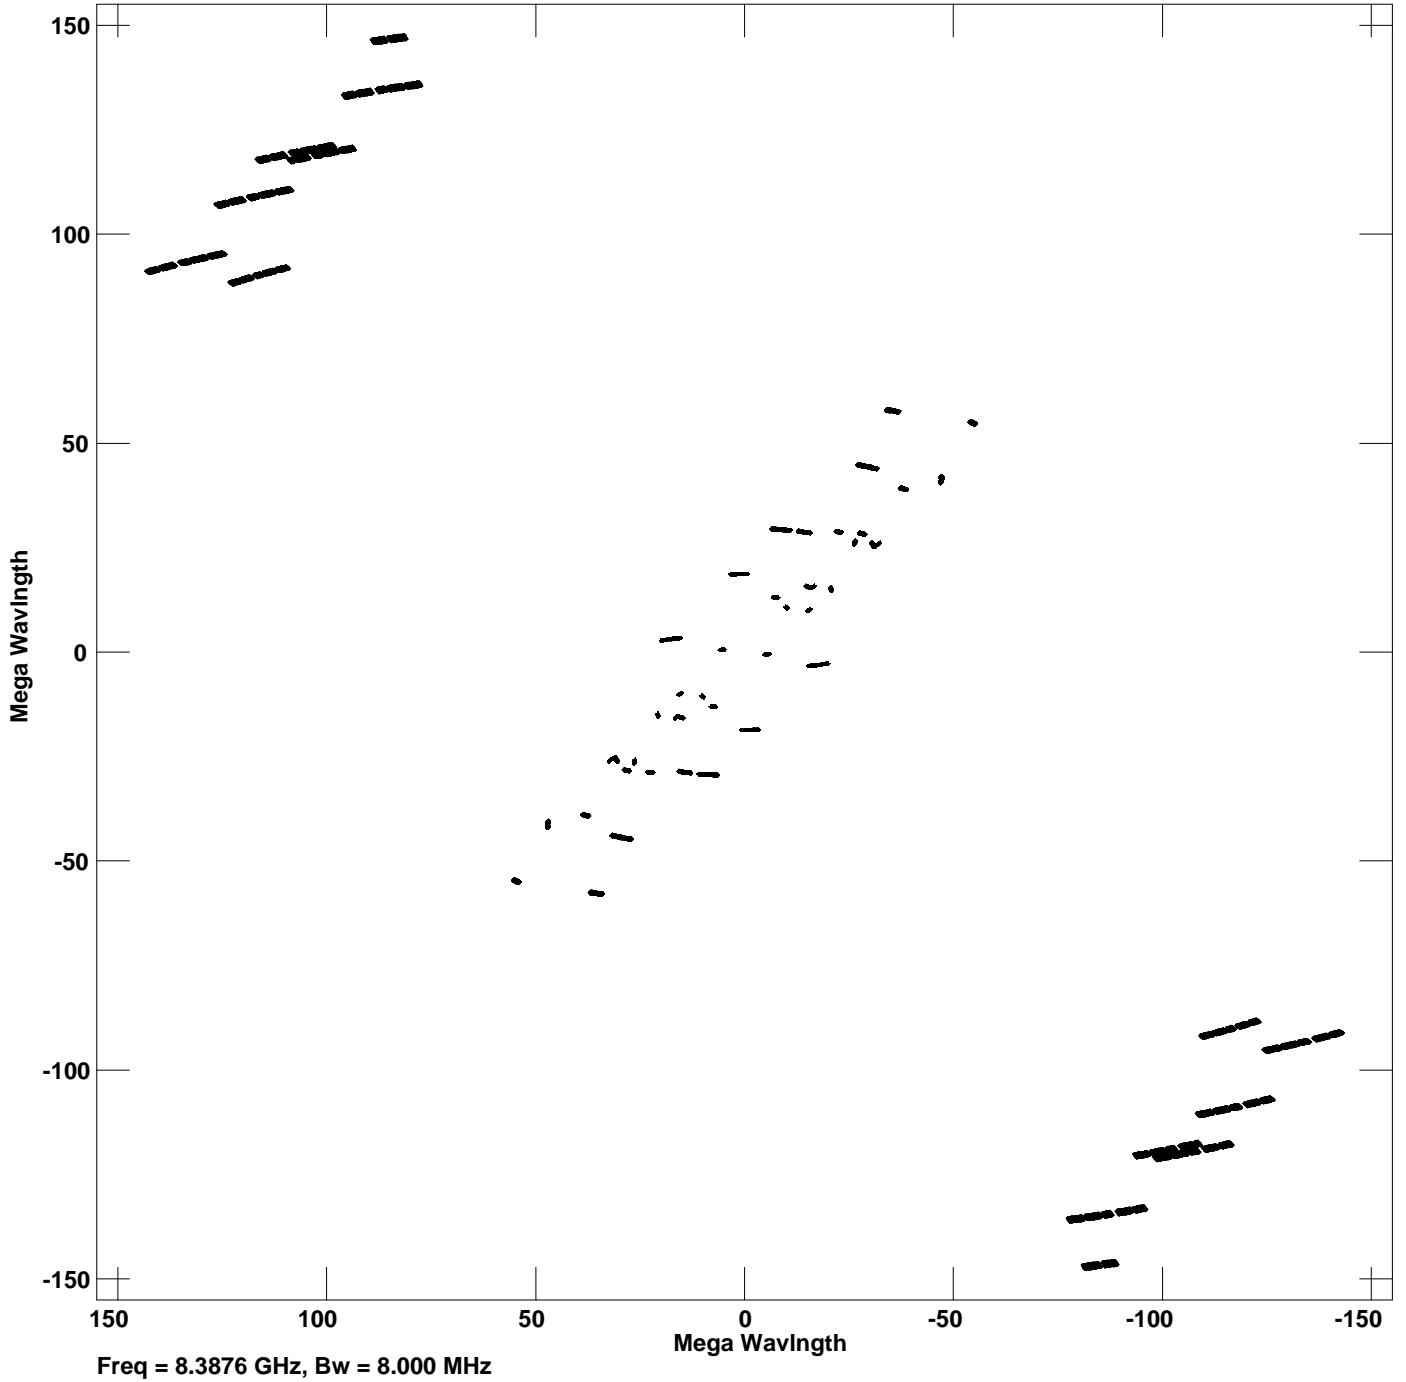

Plot file version 1 created 14-JAN-2016 13:39:31  
V vs U for 0054+161.MULTI.1 Source:0054+161  
Ants \* - \* Stokes I IF# 1 - 8 Chan# 1

Freq = 8.3876 GHz, Bw = 8.000 MHz