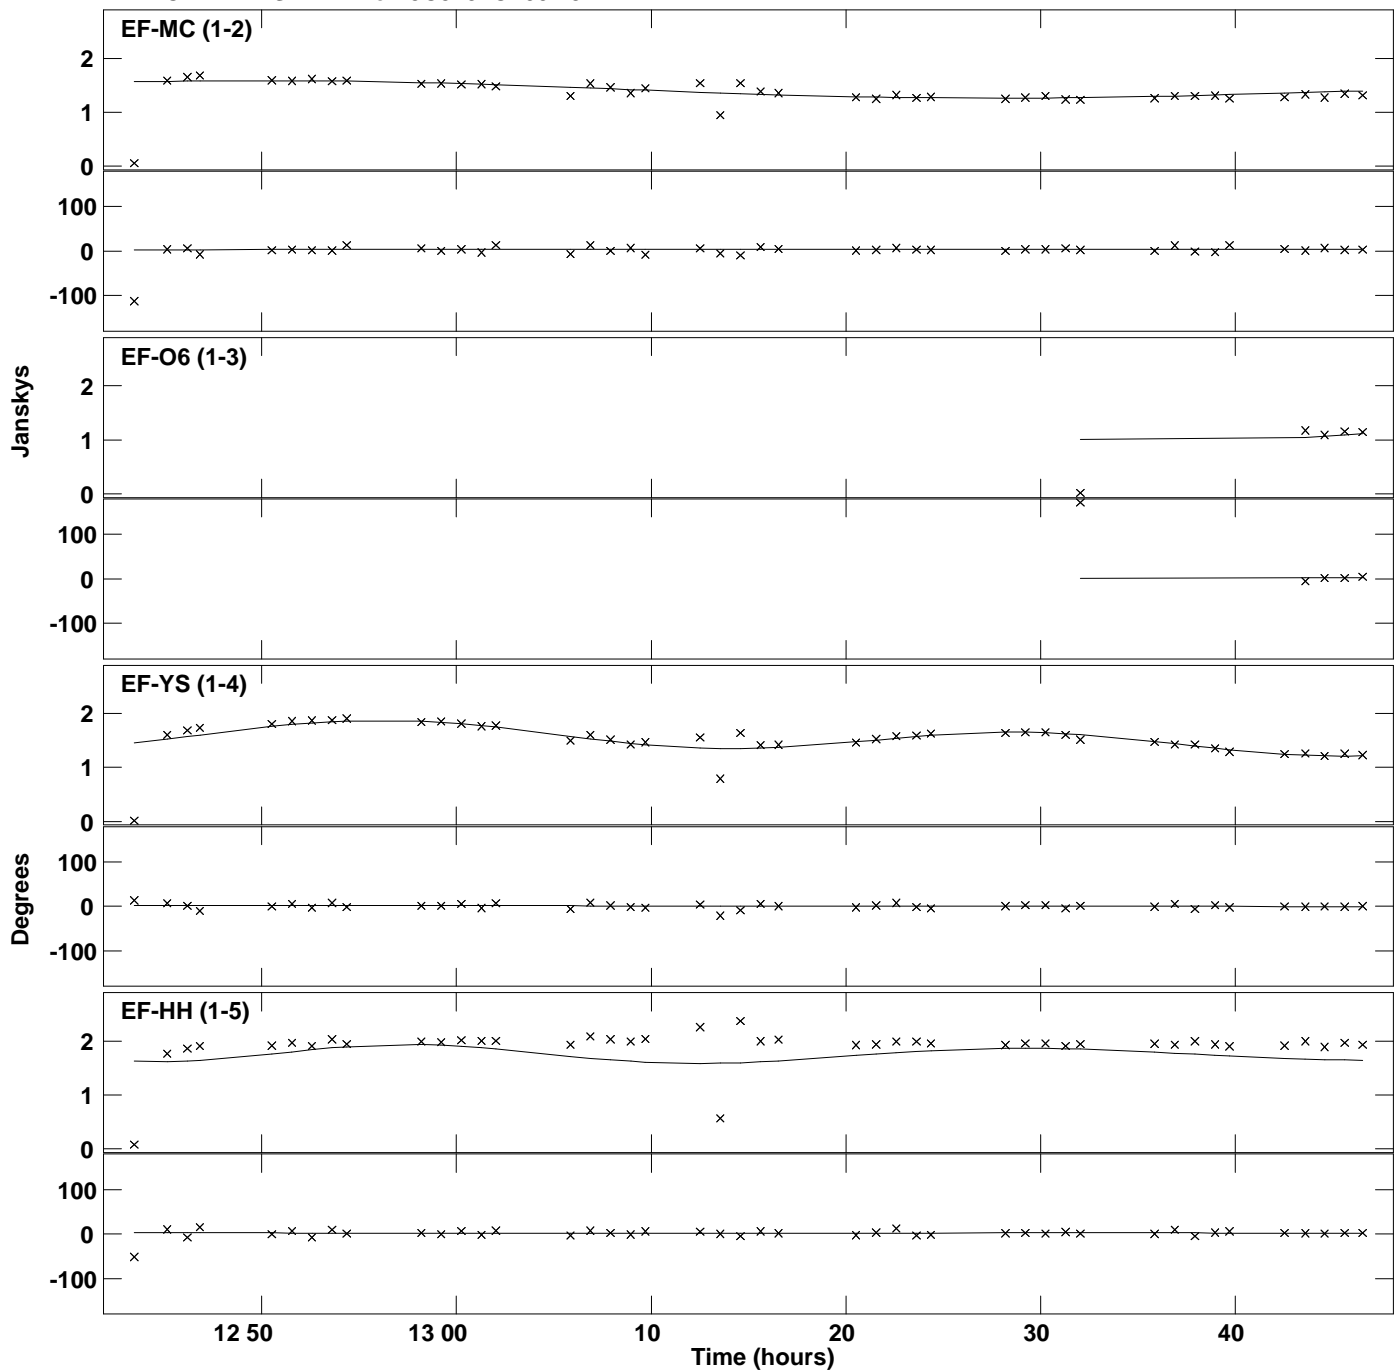

Plot file version 1 created 23-MAR-2018 13:18:25
Amplitude and Phase vs Time for 3C345.MULTI.1 Vect aver. CL # 3
IF 1 CHAN 1 STK LL of 3C345.ICL001.3

Plot file version 2 created 23-MAR-2018 13:18:26
Amplitude and Phase vs Time for 3C345.MULTI.1 Vect aver. CL # 3
IF 2 CHAN 1 STK LL of 3C345.ICL001.3

PLot file version 3 created 23-MAR-2018 13:18:28
Amplitude andPhase vs Time for 3C345.MULTI.1 Vect aver. CL # 3
IF 1 CHAN 1 STK RR of 3C345.ICL001.3

PLot file version 4 created 23-MAR-2018 13:18:29
Amplitude andPhase vs Time for 3C345.MULTI.1 Vect aver. CL # 3
IF 2 CHAN 1 STK RR of 3C345.ICL001.3