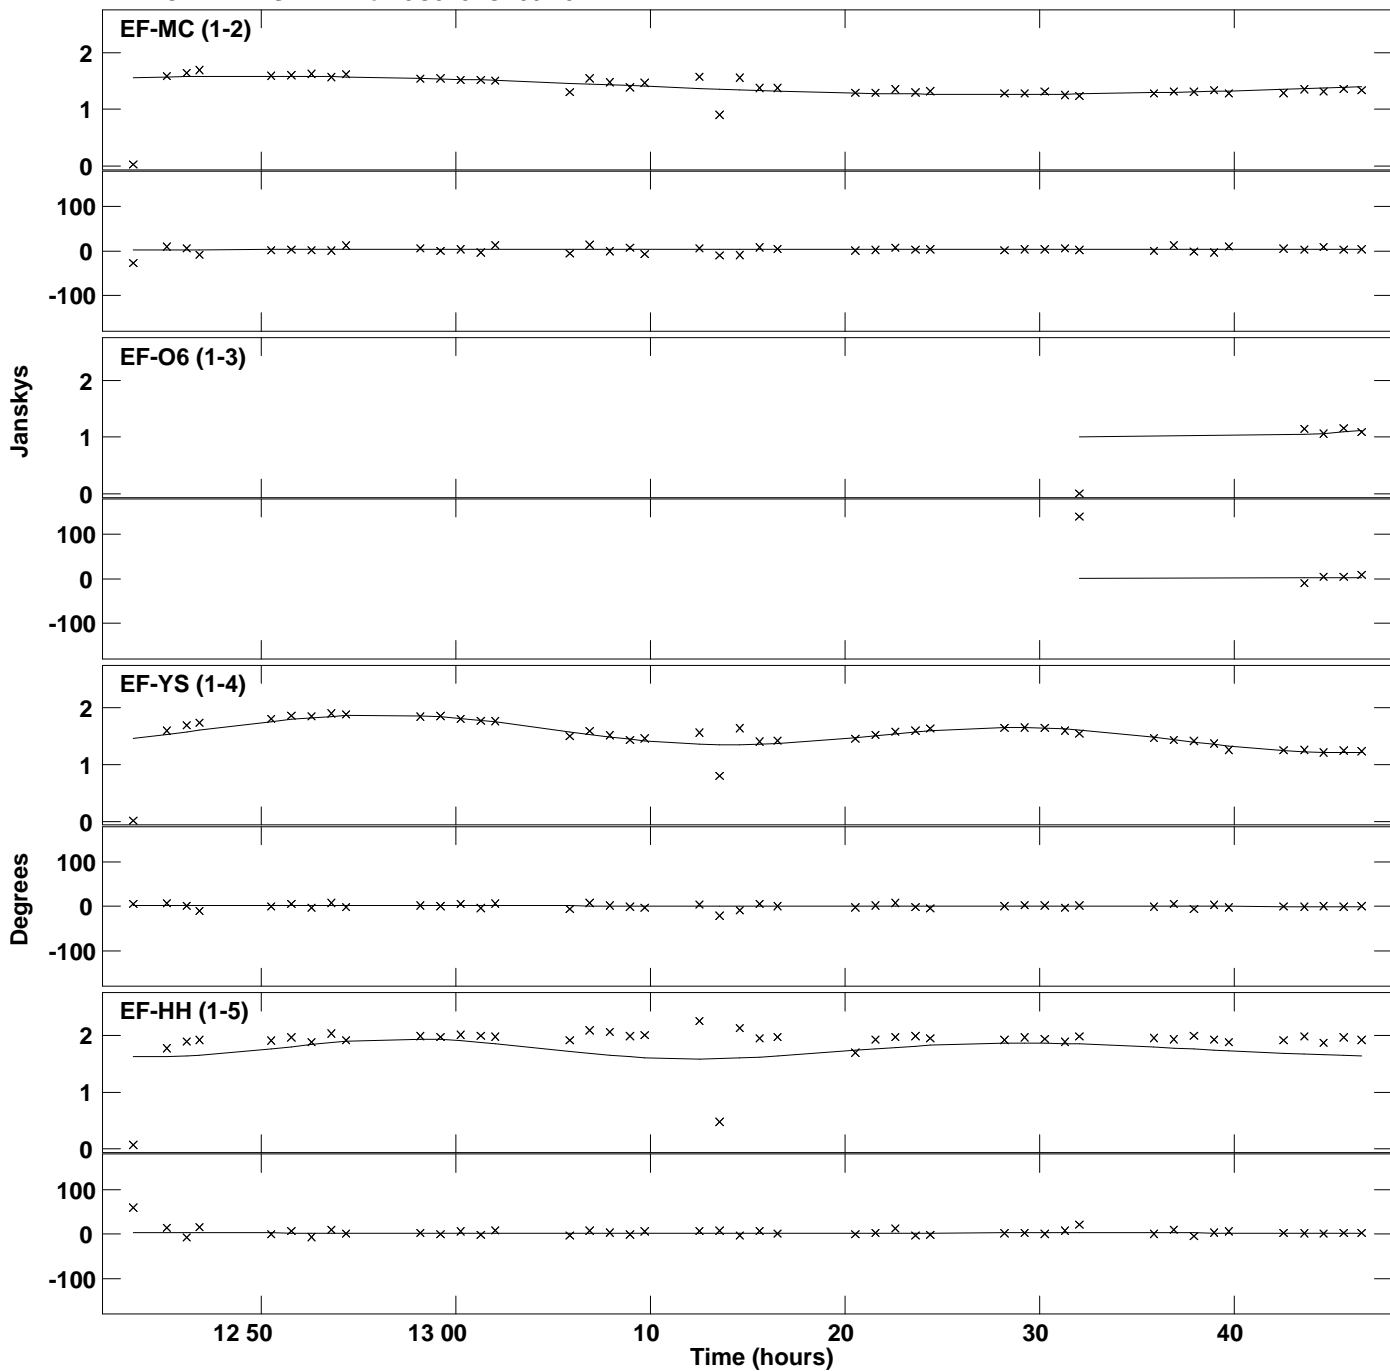

Plot file version 1 created 23-MAR-2018 13:18:25
Amplitude and Phase vs Time for 3C345.MULTI.1 Vect aver. CL # 3
IF 1 CHAN 1 STK LL of 3C345.ICL001.3

Plot file version 2 created 23-MAR-2018 13:18:26
Amplitude and Phase vs Time for 3C345.MULTI.1 Vect aver. CL # 3
IF 2 CHAN 1 STK LL of 3C345.ICL001.3

PLot file version 3 created 23-MAR-2018 13:18:28
Amplitude andPhase vs Time for 3C345.MULTI.1 Vect aver. CL # 3
IF 1 CHAN 1 STK RR of 3C345.ICL001.3

PLot file version 4 created 23-MAR-2018 13:18:29
Amplitude andPhase vs Time for 3C345.MULTI.1 Vect aver. CL # 3
IF 2 CHAN 1 STK RR of 3C345.ICL001.3