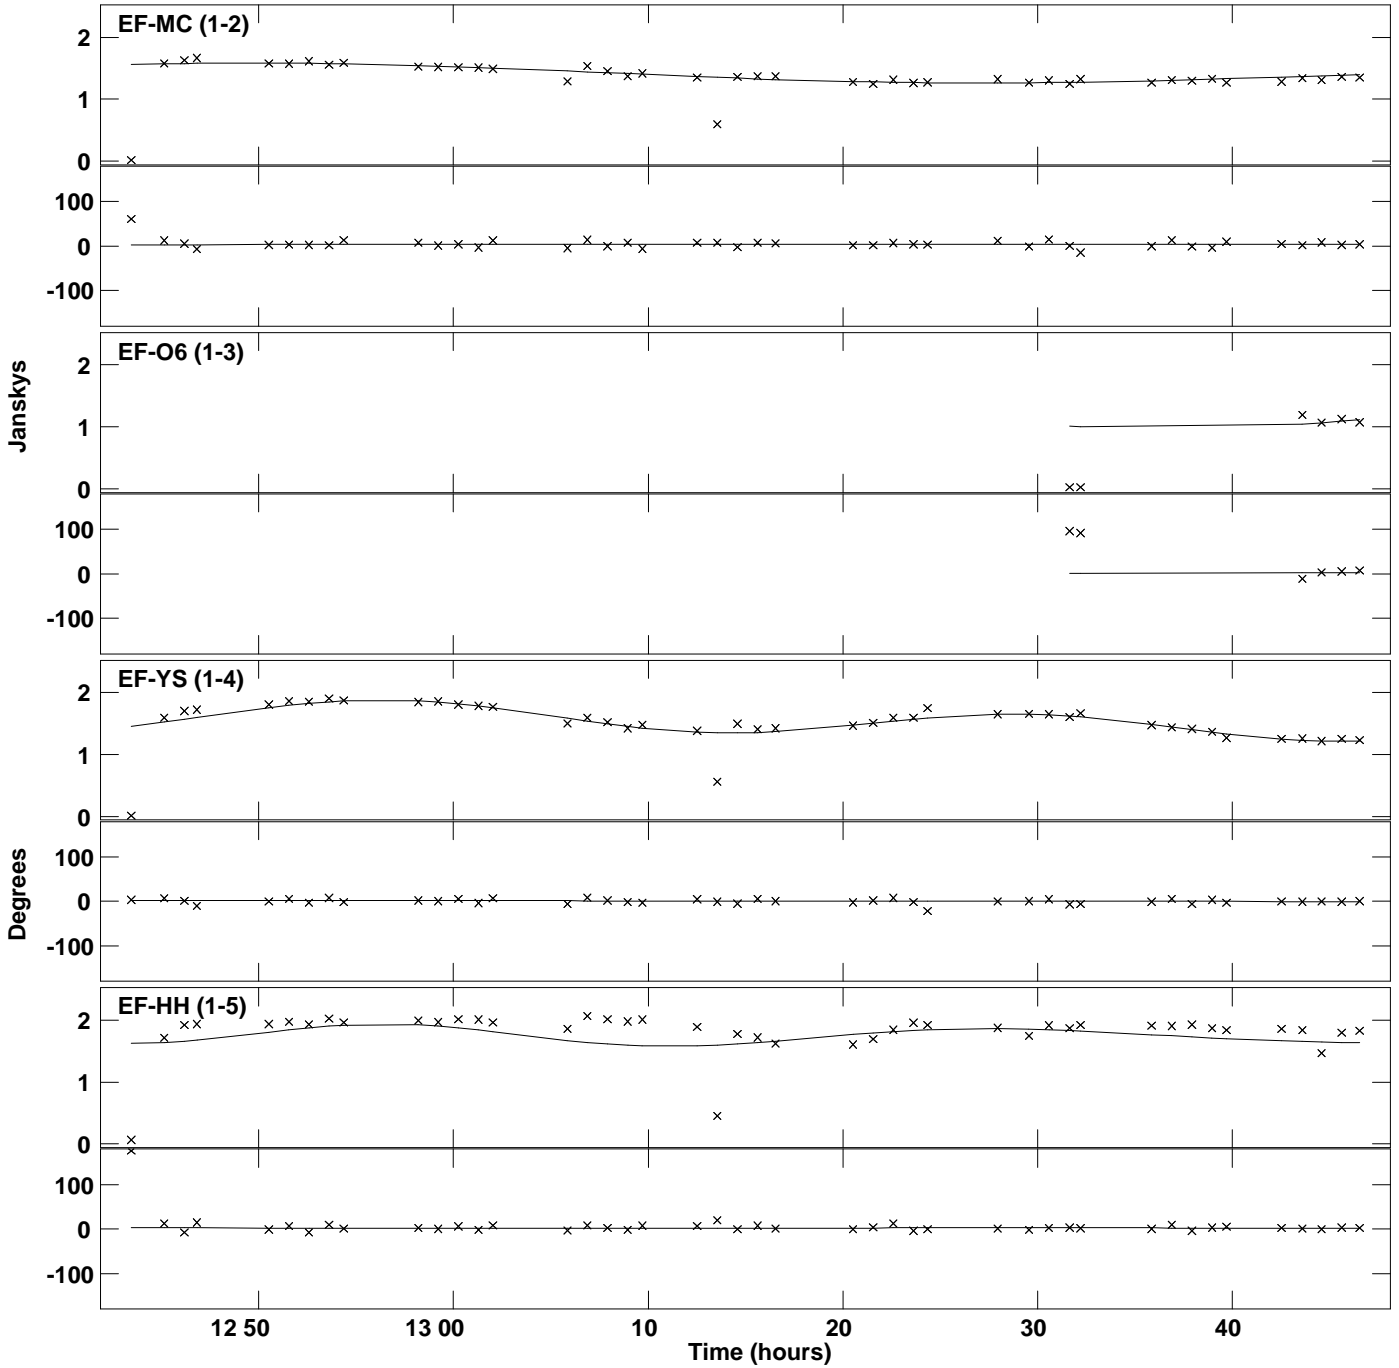

Plot file version 1 created 23-MAR-2018 13:18:25
Amplitude and Phase vs Time for 3C345.MULTI.1 Vect aver. CL # 3
IF 1 CHAN 1 STK LL of 3C345.ICL001.3

Plot file version 2 created 23-MAR-2018 13:18:26
Amplitude and Phase vs Time for 3C345.MULTI.1 Vect aver. CL # 3
IF 2 CHAN 1 STK LL of 3C345.ICL001.3

PLot file version 3 created 23-MAR-2018 13:18:28
Amplitude andPhase vs Time for 3C345.MULTI.1 Vect aver. CL # 3
IF 1 CHAN 1 STK RR of 3C345.ICL001.3

PLot file version 4 created 23-MAR-2018 13:18:29
Amplitude andPhase vs Time for 3C345.MULTI.1 Vect aver. CL # 3
IF 2 CHAN 1 STK RR of 3C345.ICL001.3