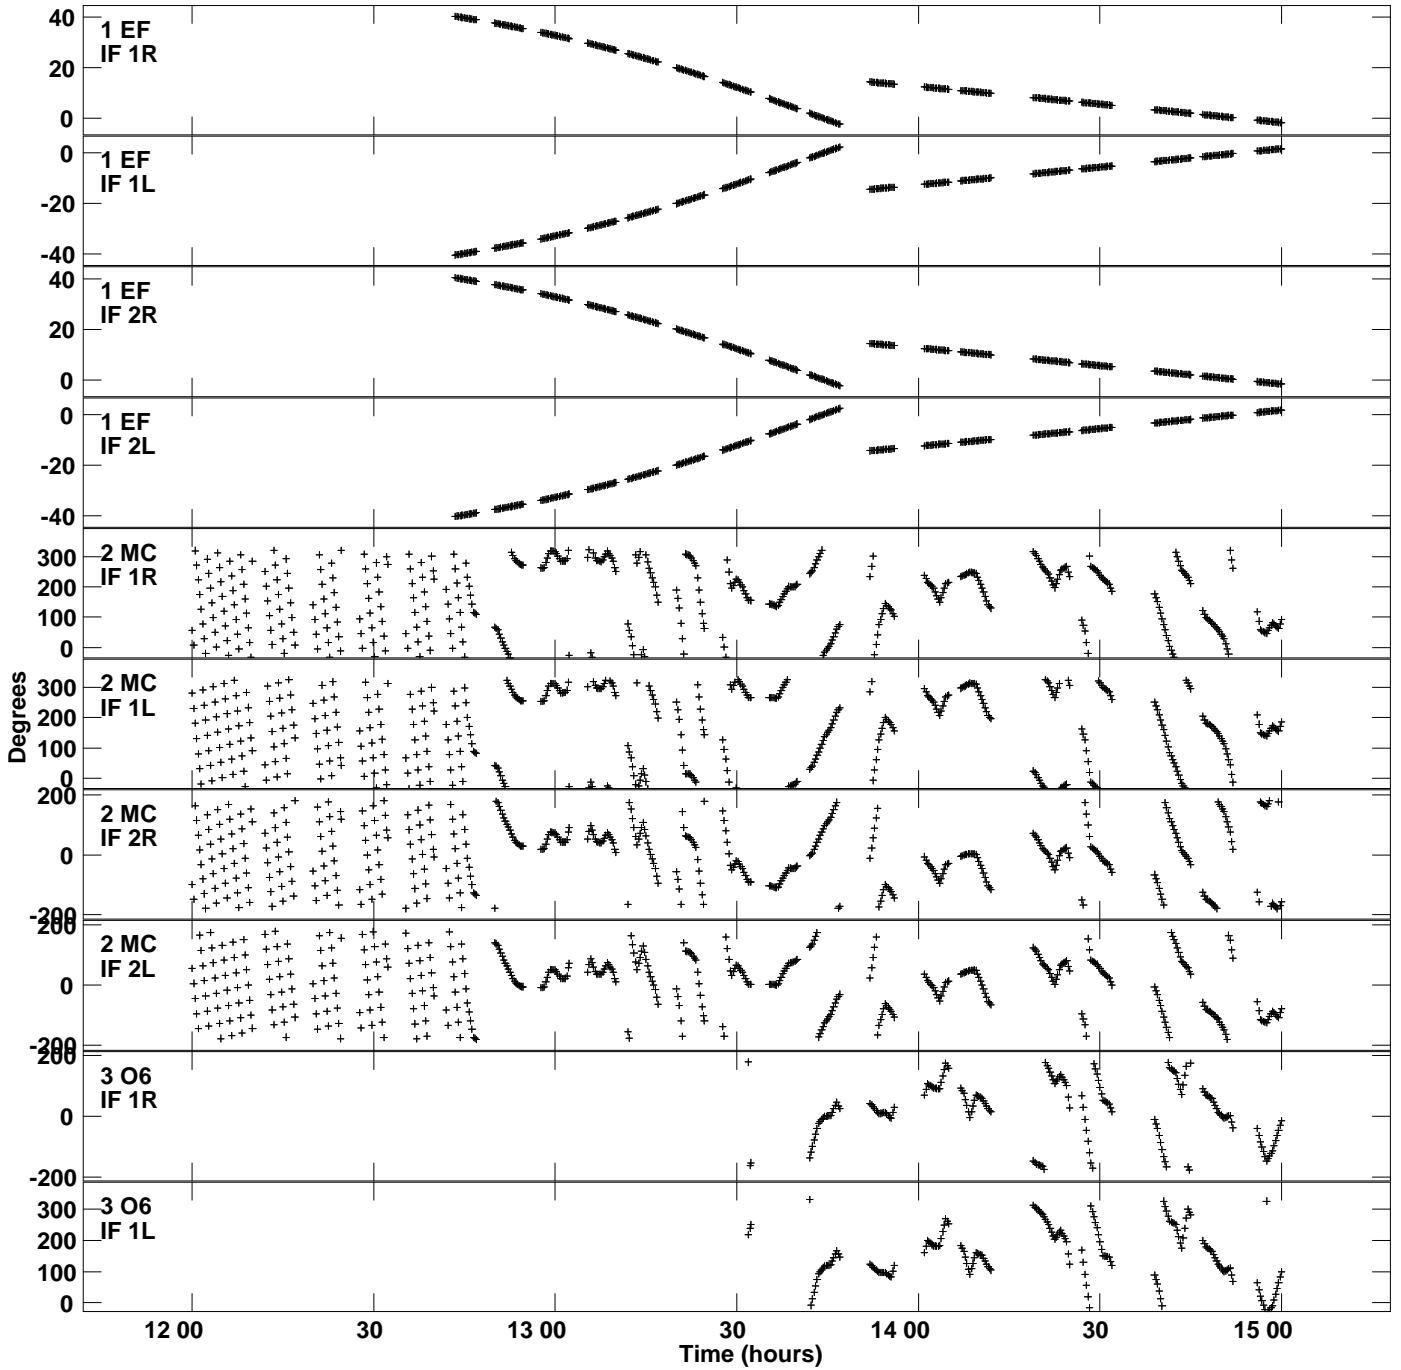

Plot file version 1 created 23-MAR-2018 13:17:11
Gain phs vs UTC time for N17K2.UVDATA.1
CL 3 Rpol & Lpol IF 1 - 2

Plot file version 2 created 23-MAR-2018 13:17:11
Gain phs vs UTC time for N17K2.UVDATA.1
CL 3 Rpol & Lpol IF 1 - 2