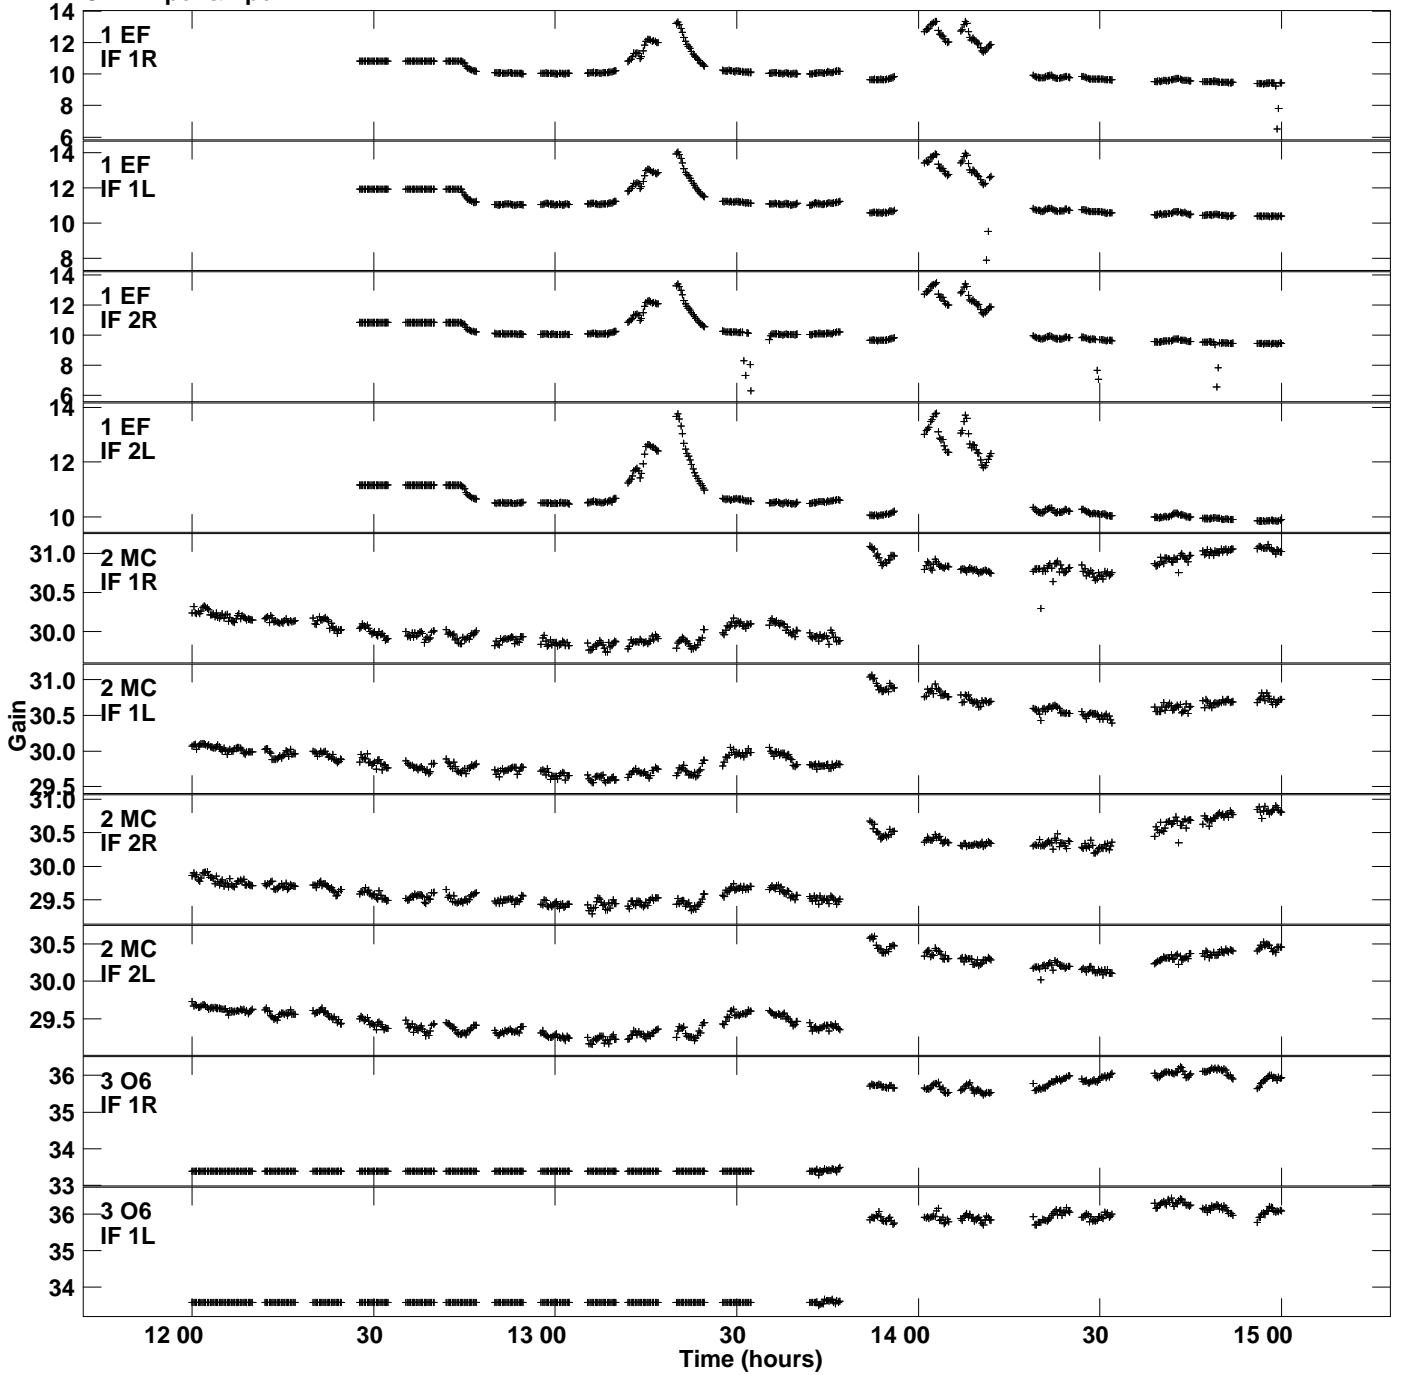

Plot file version 1 created 23-MAR-2018 13:16:01
Gain amp vs UTC time for N17K2.UVDATA.1
CL 2 Rpol & Lpol IF 1 - 2

Plot file version 2 created 23-MAR-2018 13:16:01
Gain amp vs UTC time for N17K2.UVDATA.1
CL 2 Rpol & Lpol IF 1 - 2