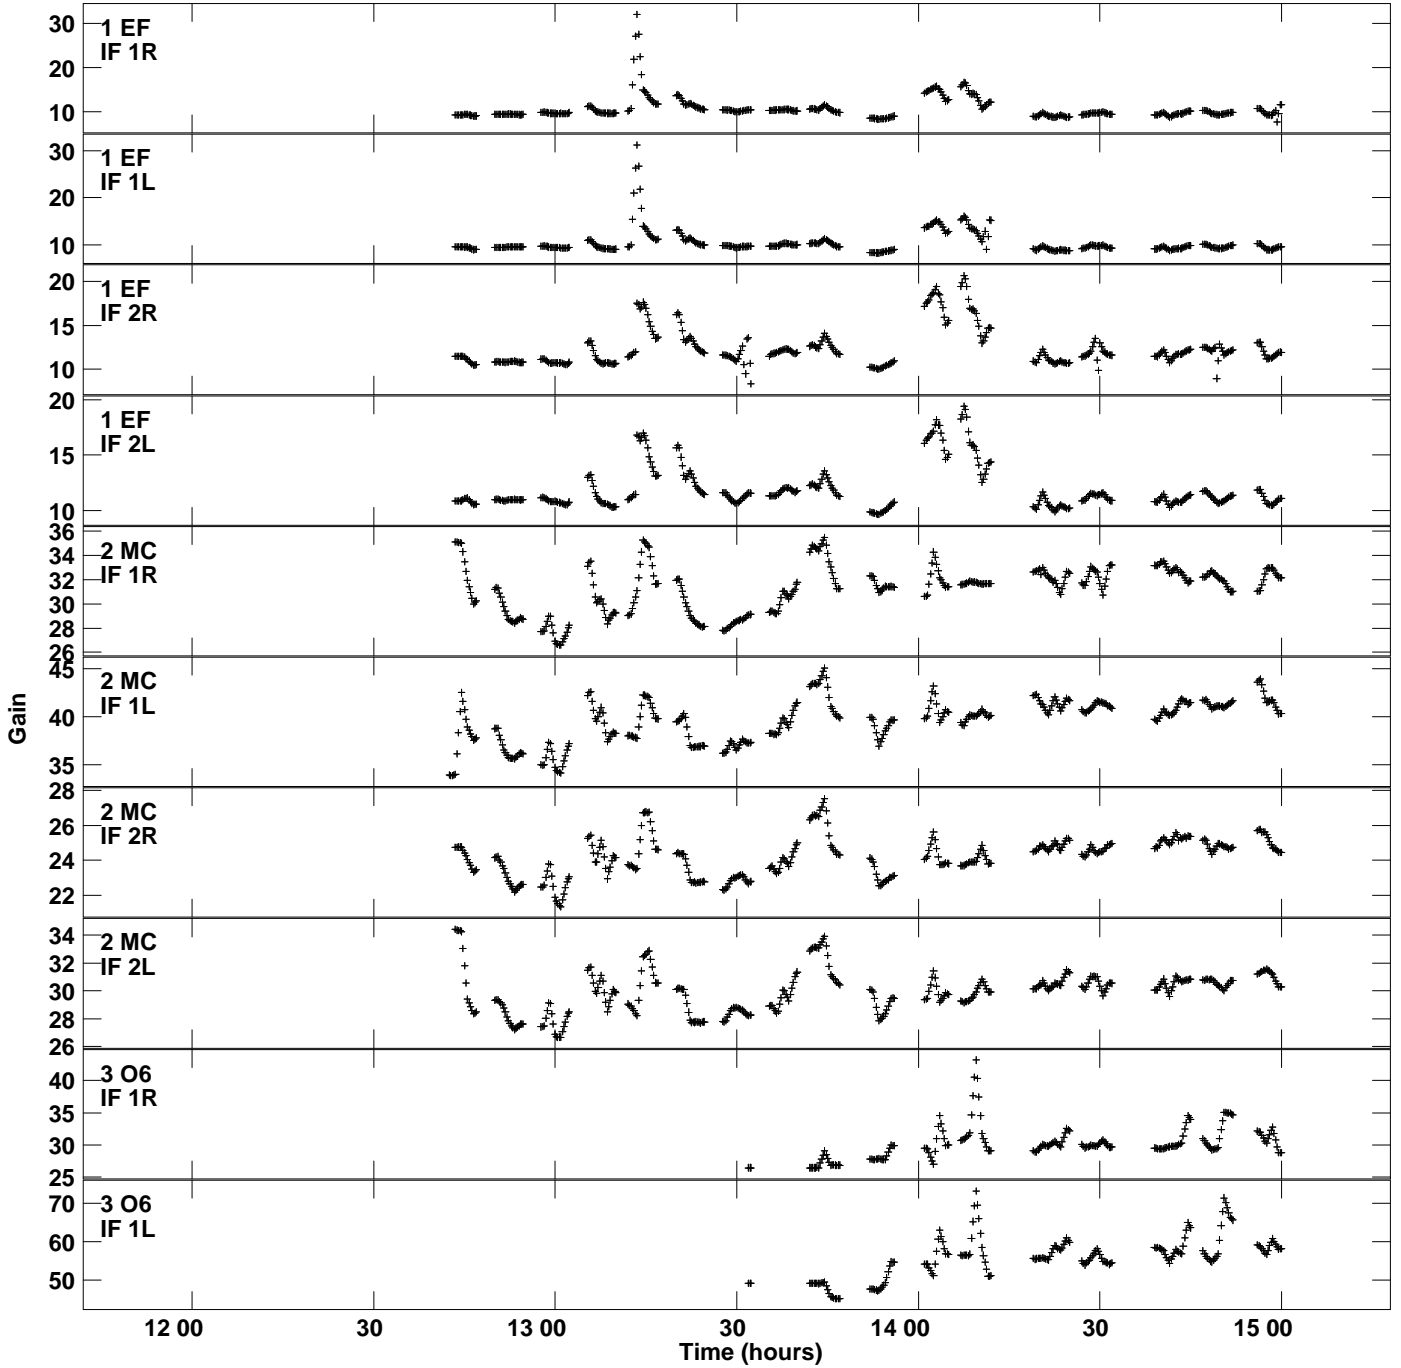

Plot file version 1 created 23-MAR-2018 13:18:45
Gain amp vs UTC time for N17K2.TMP.1
CL 4 Rpol & Lpol IF 1 - 2

Plot file version 2 created 23-MAR-2018 13:18:45
Gain amp vs UTC time for N17K2.TMP.1
CL 4 Rpol & Lpol IF 1 - 2