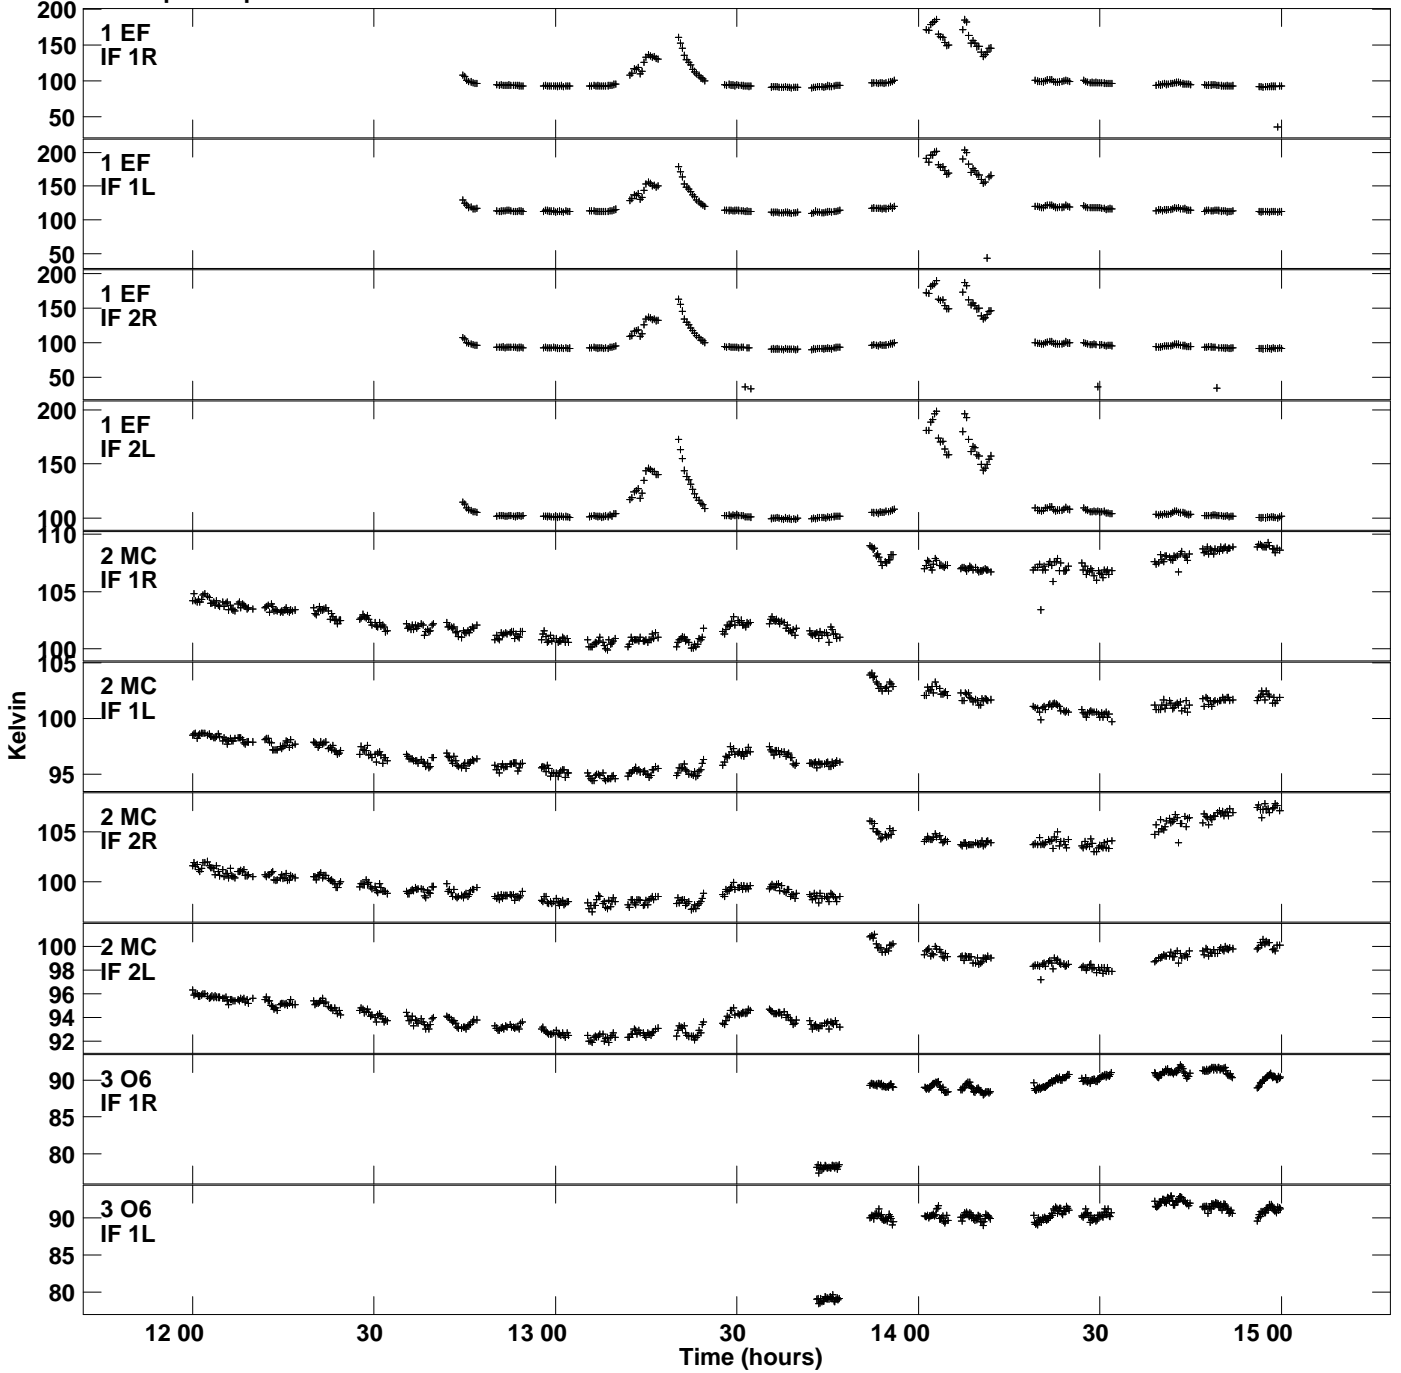

Plot file version 1 created 23-MAR-2018 13:16:00  
Tsys vs UTC time for N17K2.UVDATA.1  
TY 1 Rpol & Lpol IF 1 - 2

Plot file version 2 created 23-MAR-2018 13:16:00  
Tsys vs UTC time for N17K2.UVDATA.1  
TY 1 Rpol & Lpol IF 1 - 2