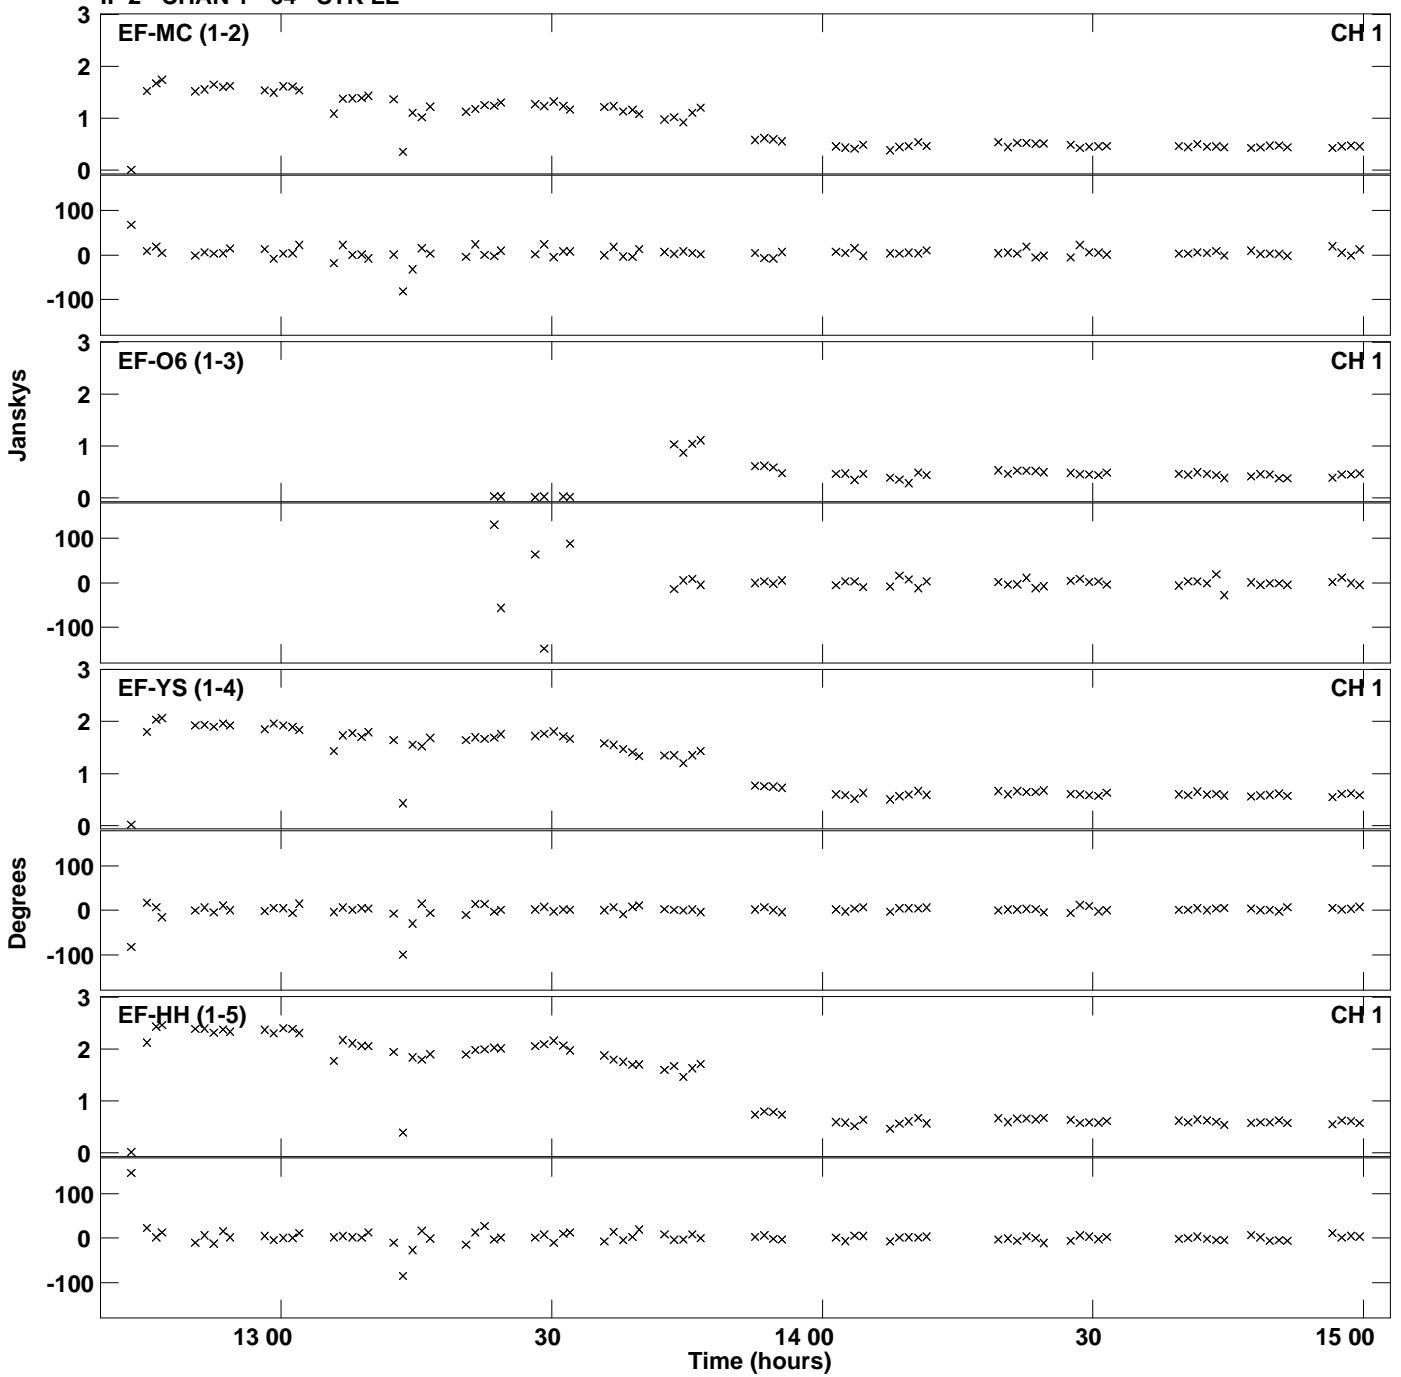

Plot file version 1 created 23-MAR-2018 13:17:18
Amplitude and Phase vs Time for N17K2.UVDATA.1 Vect aver. CL # 3
IF 1 CHAN 1 - 64 STK LL

Plot file version 2 created 23-MAR-2018 13:17:21
 Amplitude and Phase vs Time for N17K2.UVDATA.1 Vect aver. CL # 3
 IF 2 CHAN 1 - 64 STK LL

PLot file version 3 created 23-MAR-2018 13:17:24
Amplitude andPhase vs Time for N17K2.UVDATA.1 Vect aver. CL # 3
IF 1 CHAN 1 - 64 STK RR

PLOT file version 4 created 23-MAR-2018 13:17:26
 Amplitude and Phase vs Time for N17K2.UVDATA.1 Vect aver. CL # 3
 IF 2 CHAN 1 - 64 STK RR