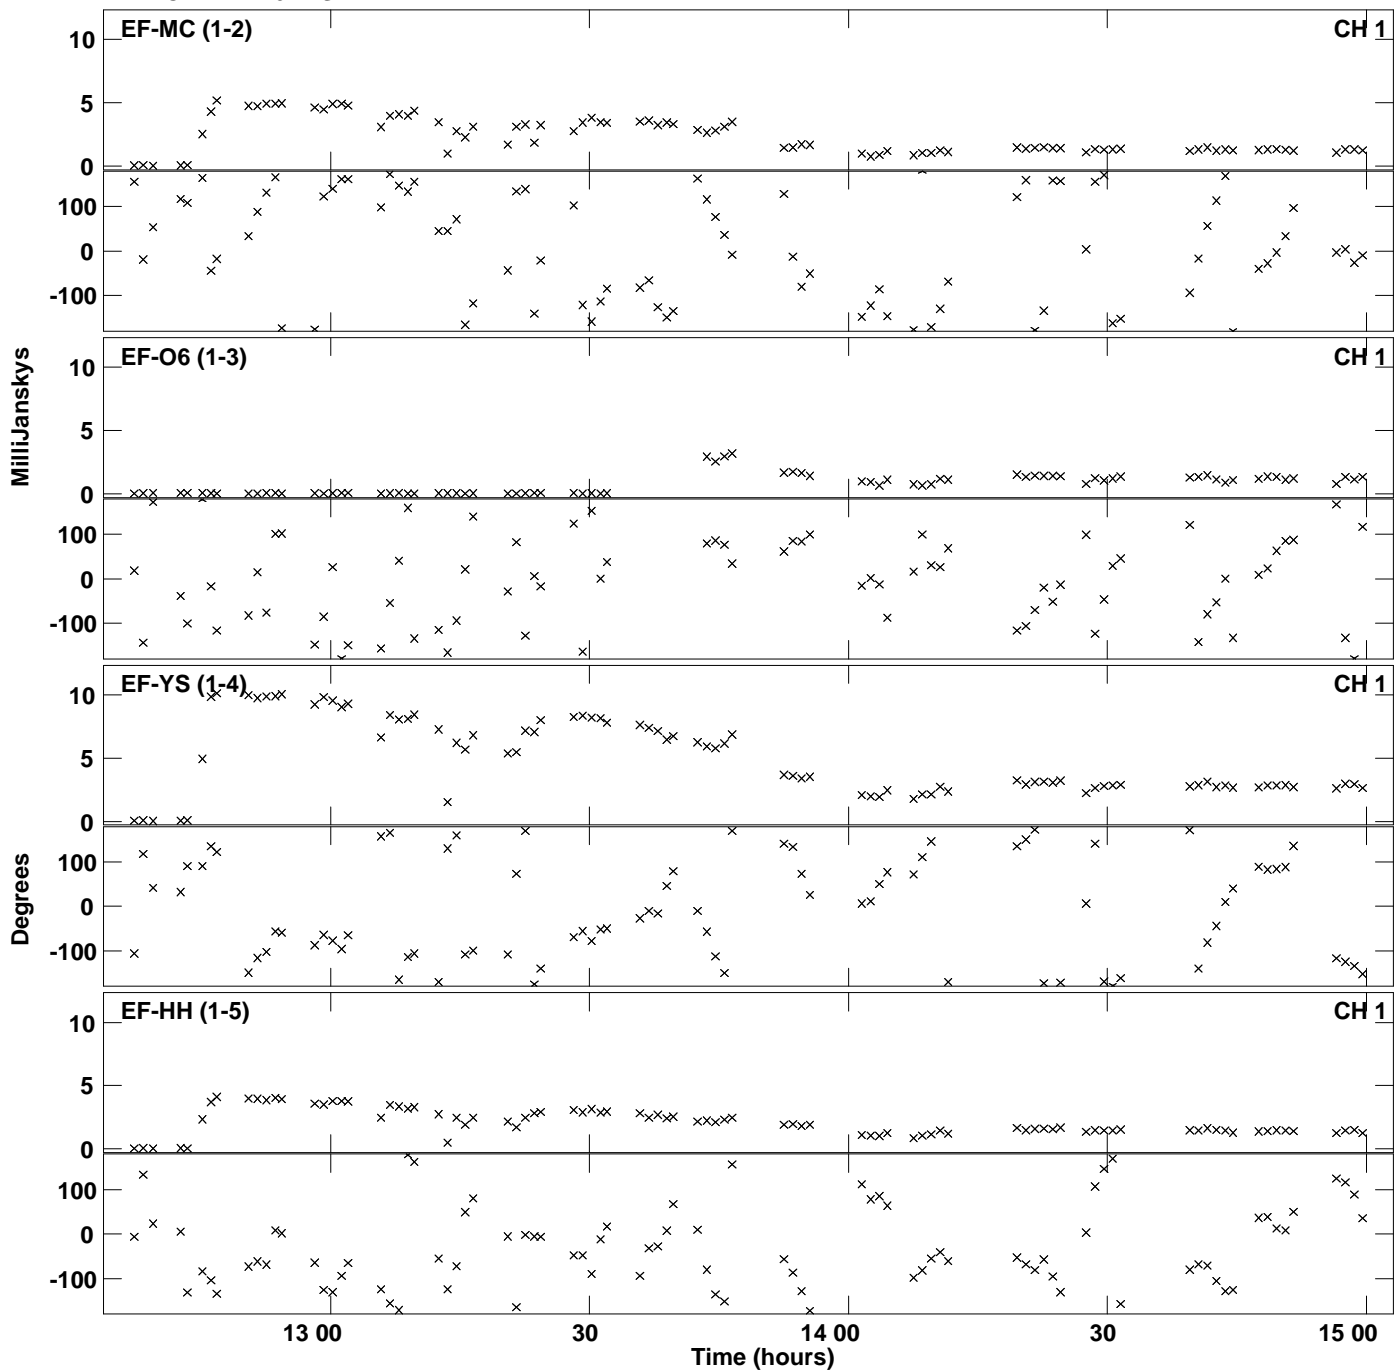

Plot file version 1 created 23-MAR-2018 12:32:33
Amplitude andPhase vs Time for N17K2.UVDATA.1 Vect aver.
IF 1 CHAN 1 - 64 STK LL

Plot file version 2 created 23-MAR-2018 12:32:35
Amplitude andPhase vs Time for N17K2.UVDATA.1 Vect aver.
IF 2 CHAN 1 - 64 STK LL

Plot file version 3 created 23-MAR-2018 12:32:37
Amplitude andPhase vs Time for N17K2.UVDATA.1 Vect aver.
IF 1 CHAN 1 - 64 STK RR

Plot file version 4 created 23-MAR-2018 12:32:40
Amplitude andPhase vs Time for N17K2.UVDATA.1 Vect aver.
IF 2 CHAN 1 - 64 STK RR