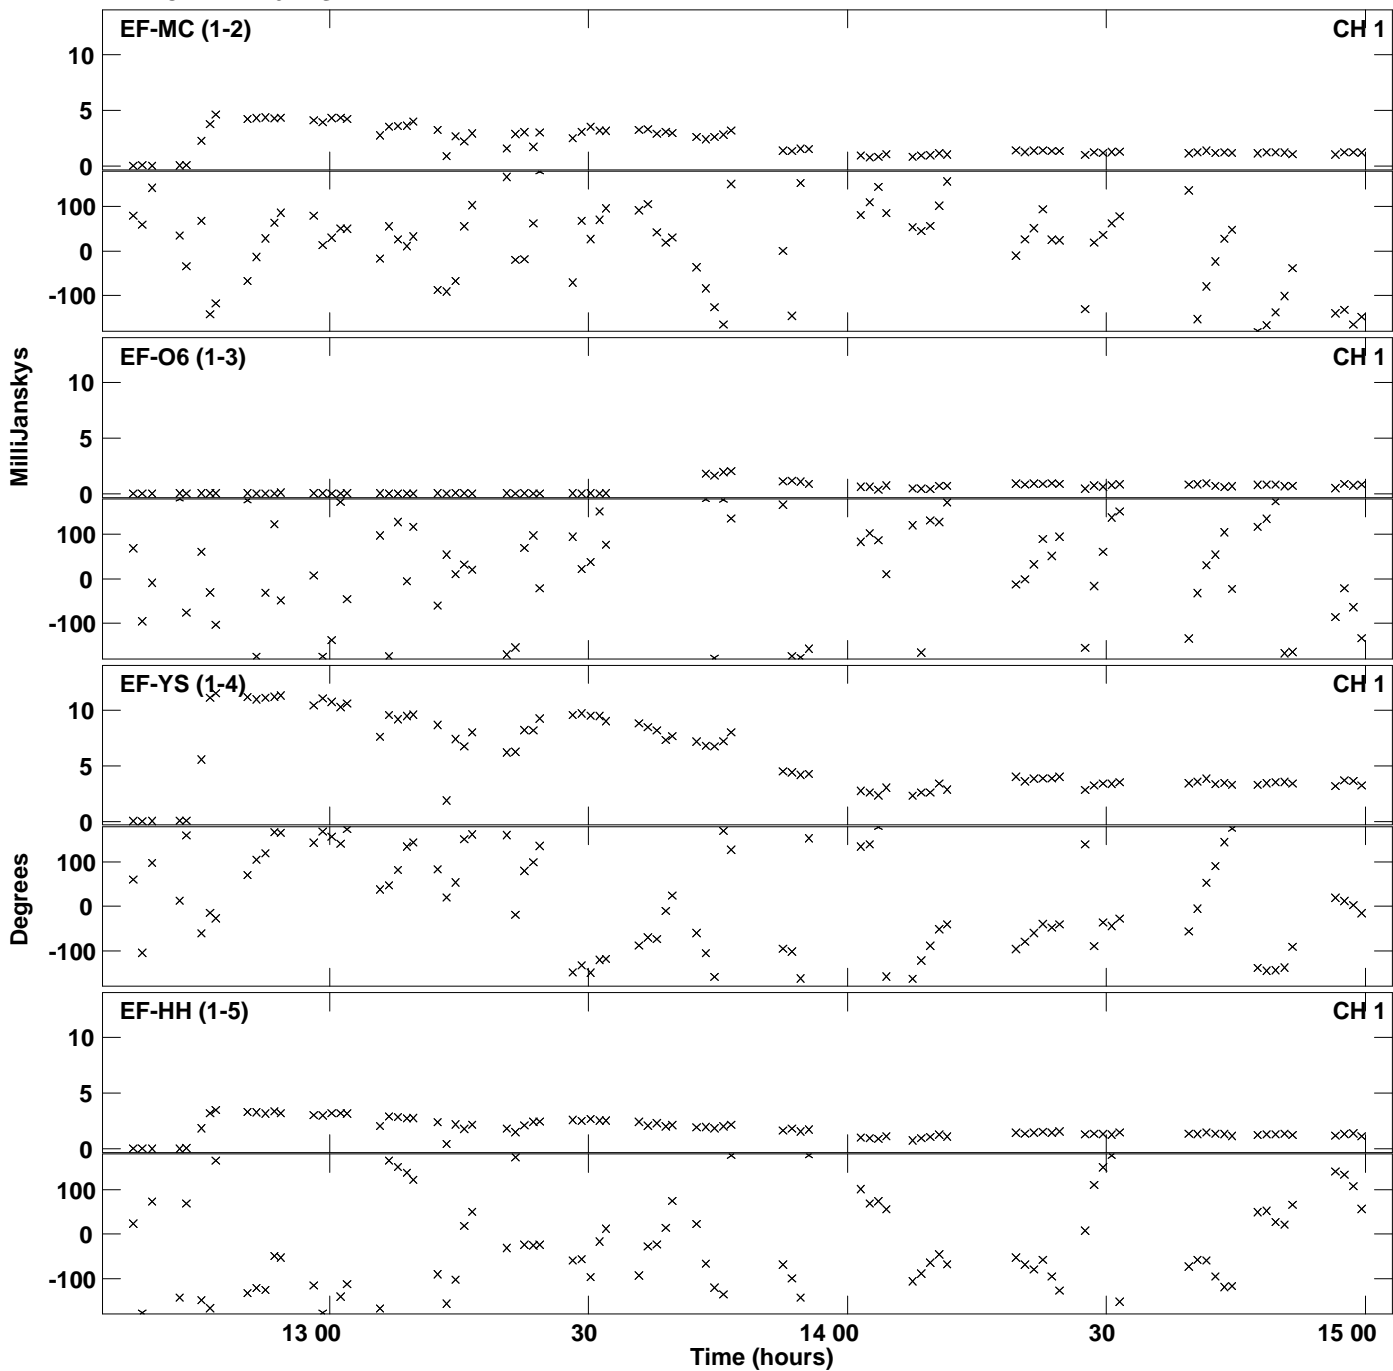

Plot file version 1 created 23-MAR-2018 12:32:33
Amplitude andPhase vs Time for N17K2.UVDATA.1 Vect aver.
IF 1 CHAN 1 - 64 STK LL

Plot file version 2 created 23-MAR-2018 12:32:35
Amplitude andPhase vs Time for N17K2.UVDATA.1 Vect aver.
IF 2 CHAN 1 - 64 STK LL

Plot file version 3 created 23-MAR-2018 12:32:37
Amplitude andPhase vs Time for N17K2.UVDATA.1 Vect aver.
IF 1 CHAN 1 - 64 STK RR

Plot file version 4 created 23-MAR-2018 12:32:40
Amplitude andPhase vs Time for N17K2.UVDATA.1 Vect aver.
IF 2 CHAN 1 - 64 STK RR