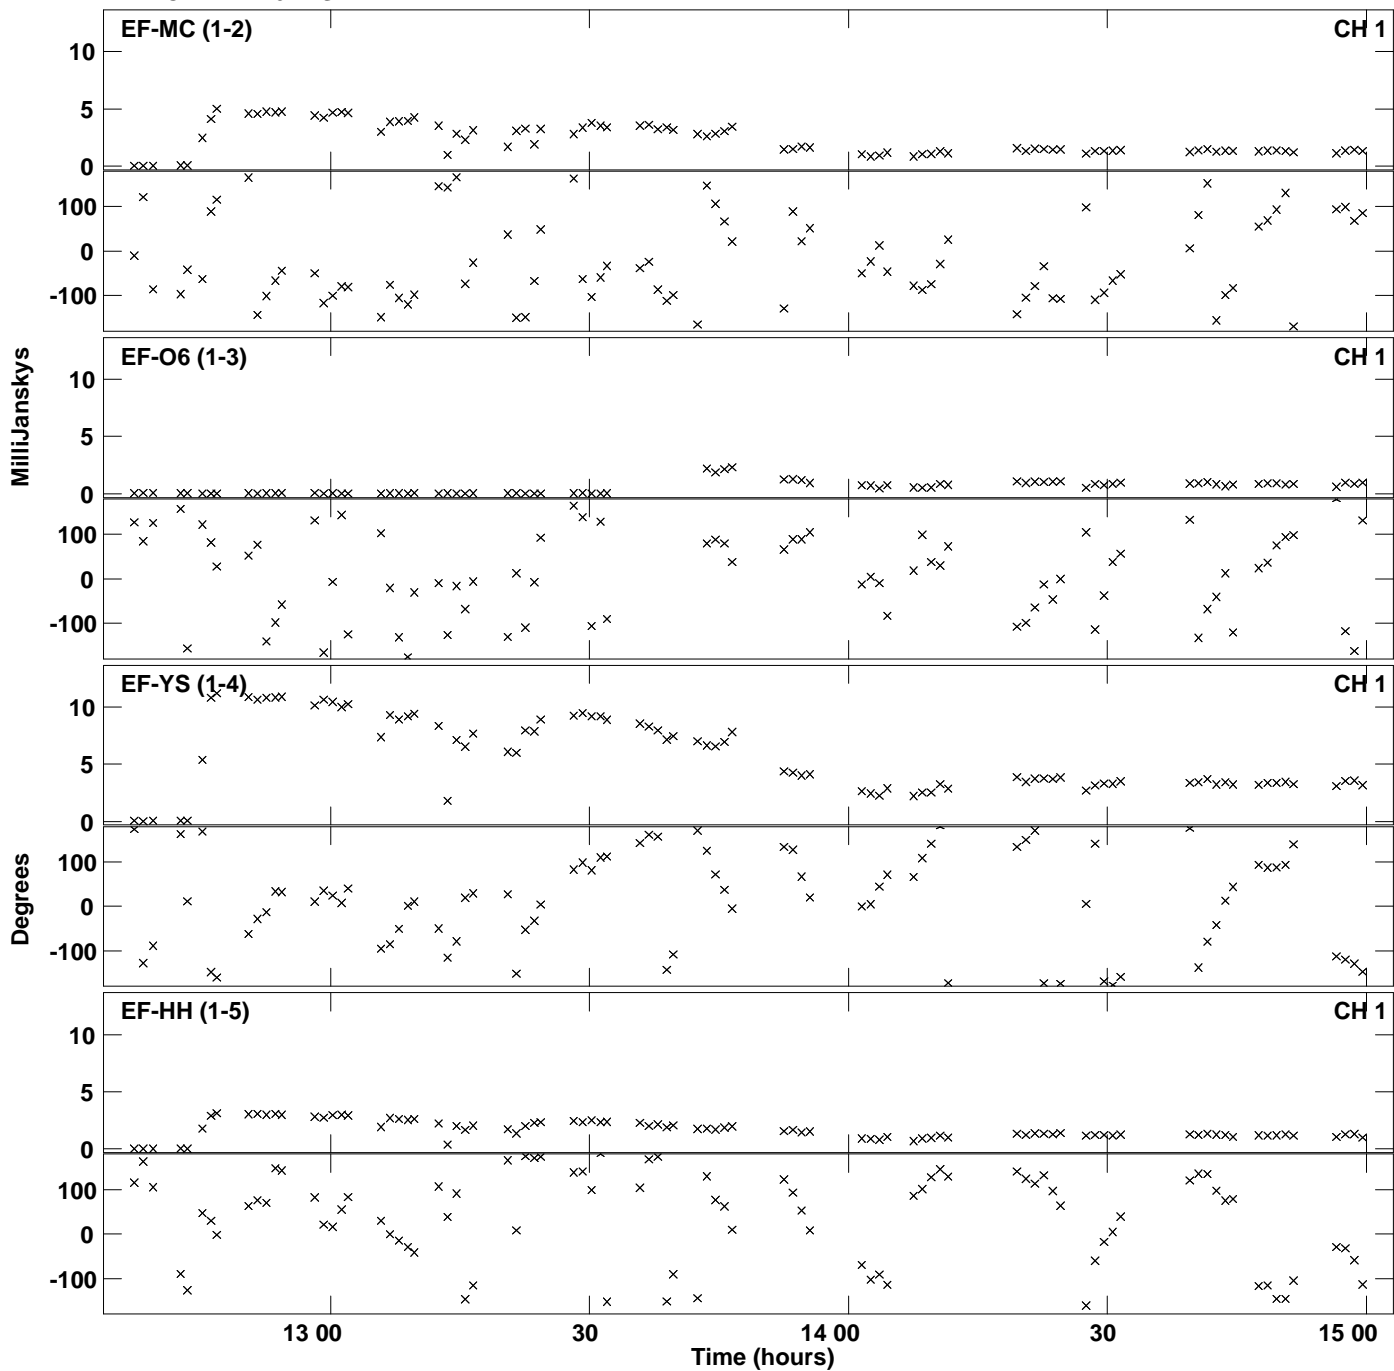

Plot file version 1 created 23-MAR-2018 12:32:33
Amplitude andPhase vs Time for N17K2.UVDATA.1 Vect aver.
IF 1 CHAN 1 - 64 STK LL

Plot file version 2 created 23-MAR-2018 12:32:35
Amplitude andPhase vs Time for N17K2.UVDATA.1 Vect aver.
IF 2 CHAN 1 - 64 STK LL

Plot file version 3 created 23-MAR-2018 12:32:37
Amplitude andPhase vs Time for N17K2.UVDATA.1 Vect aver.
IF 1 CHAN 1 - 64 STK RR

Plot file version 4 created 23-MAR-2018 12:32:40
Amplitude andPhase vs Time for N17K2.UVDATA.1 Vect aver.
IF 2 CHAN 1 - 64 STK RR