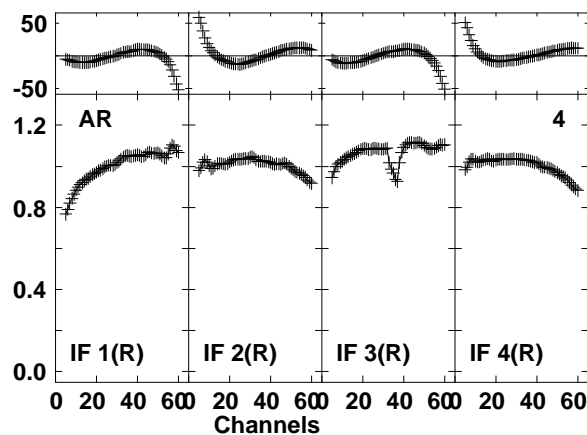

Plot file version 1 created 28-JUN-2017 14:14:29
 N17P1.UVDATA.1
 Freq = 0.3124 GHz, Bw = 8.000 MH Bandpass table # 1

Lower frame: BP ampl Top frame: BP phase
 Bandpass table spectrum Antenna: *
 Timerange: 00/00:00:01 to 999/00:00:00