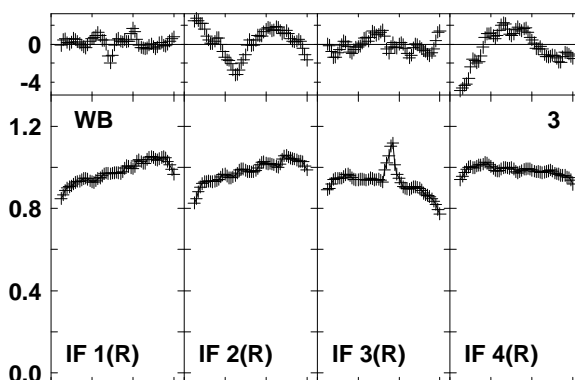

Plot file version 1 created 28-JUN-2017 14:14:29
 N17P1.UVDATA.1
 Freq = 0.3124 GHz, Bw = 8.000 MH Bandpass table # 1

Lower frame: BP ampl Top frame: BP phase
 Bandpass table spectrum Antenna: *
 Timerange: 00/00:00:01 to 999/00:00:00