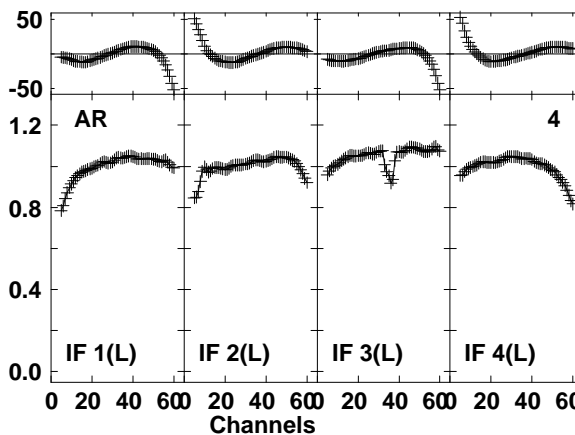

Plot file version 1 created 28-JUN-2017 14:14:29
 N17P1.UVDATA.1
 Freq = 0.3124 GHz, Bw = 8.000 MH Bandpass table # 1

Lower frame: BP ampl Top frame: BP phase
 Bandpass table spectrum Antenna: *
 Timerange: 00/00:00:01 to 999/00:00:00