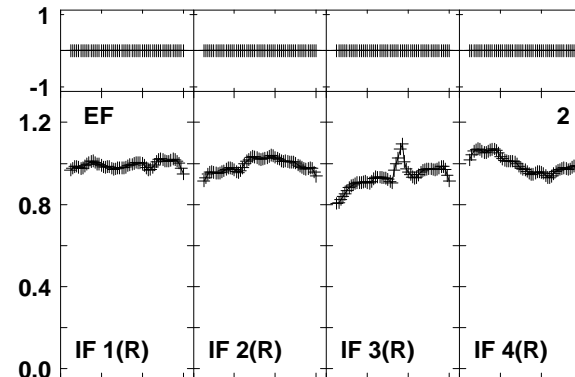

Plot file version 1 created 28-JUN-2017 14:14:29
 N17P1.UVDATA.1
 Freq = 0.3124 GHz, Bw = 8.000 MH Bandpass table # 1

Lower frame: BP ampl Top frame: BP phase
 Bandpass table spectrum Antenna: *
 Timerange: 00/00:00:01 to 999/00:00:00