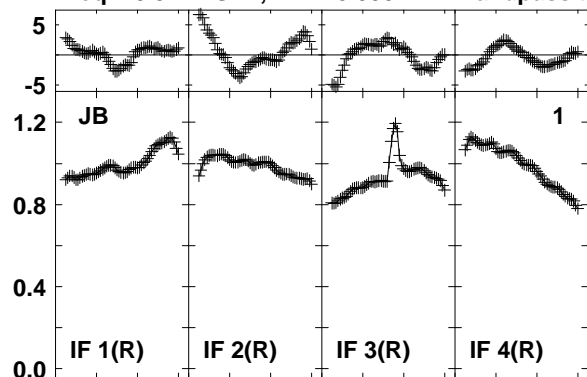

Plot file version 1 created 28-JUN-2017 14:14:29
 N17P1.UVDATA.1
 Freq = 0.3124 GHz, Bw = 8.000 MH Bandpass table # 1

Lower frame: BP ampl Top frame: BP phase
 Bandpass table spectrum Antenna: *
 Timerange: 00/00:00:01 to 999/00:00:00