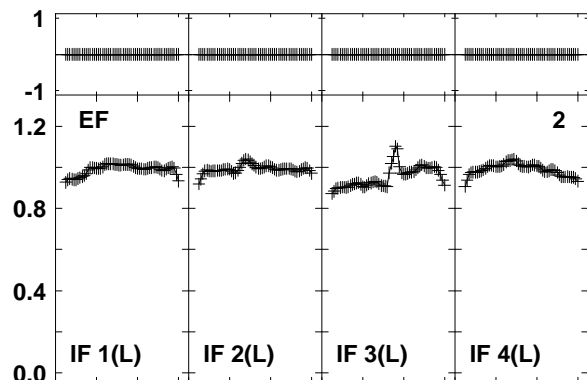

Plot file version 1 created 28-JUN-2017 14:14:29
 N17P1.UVDATA.1
 Freq = 0.3124 GHz, Bw = 8.000 MH Bandpass table # 1

Lower frame: BP ampl Top frame: BP phase
 Bandpass table spectrum Antenna: *
 Timerange: 00/00:00:01 to 999/00:00:00