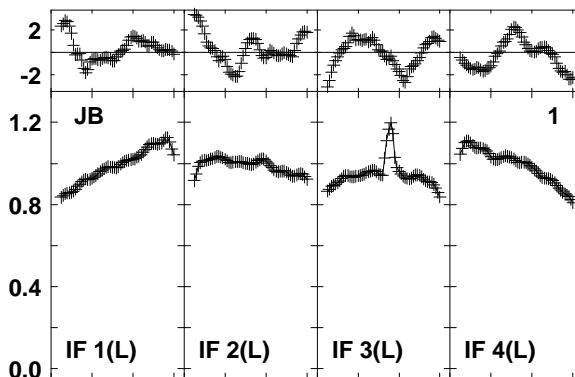

Plot file version 1 created 28-JUN-2017 14:14:29
 N17P1.UVDATA.1
 Freq = 0.3124 GHz, Bw = 8.000 MH Bandpass table # 1

Lower frame: BP ampl Top frame: BP phase
 Bandpass table spectrum Antenna: *
 Timerange: 00/00:00:01 to 999/00:00:00