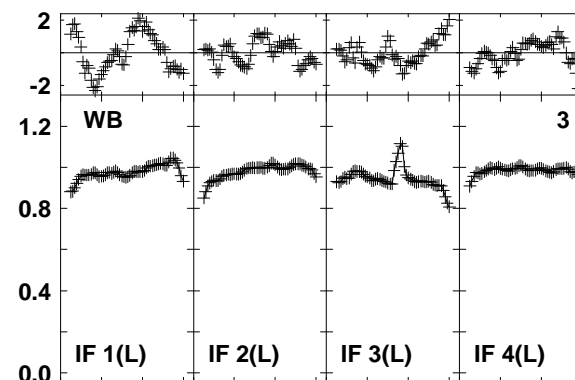

Plot file version 1 created 28-JUN-2017 14:14:29
 N17P1.UVDATA.1
 Freq = 0.3124 GHz, Bw = 8.000 MH Bandpass table # 1

Lower frame: BP ampl Top frame: BP phase
 Bandpass table spectrum Antenna: *
 Timerange: 00/00:00:01 to 999/00:00:00