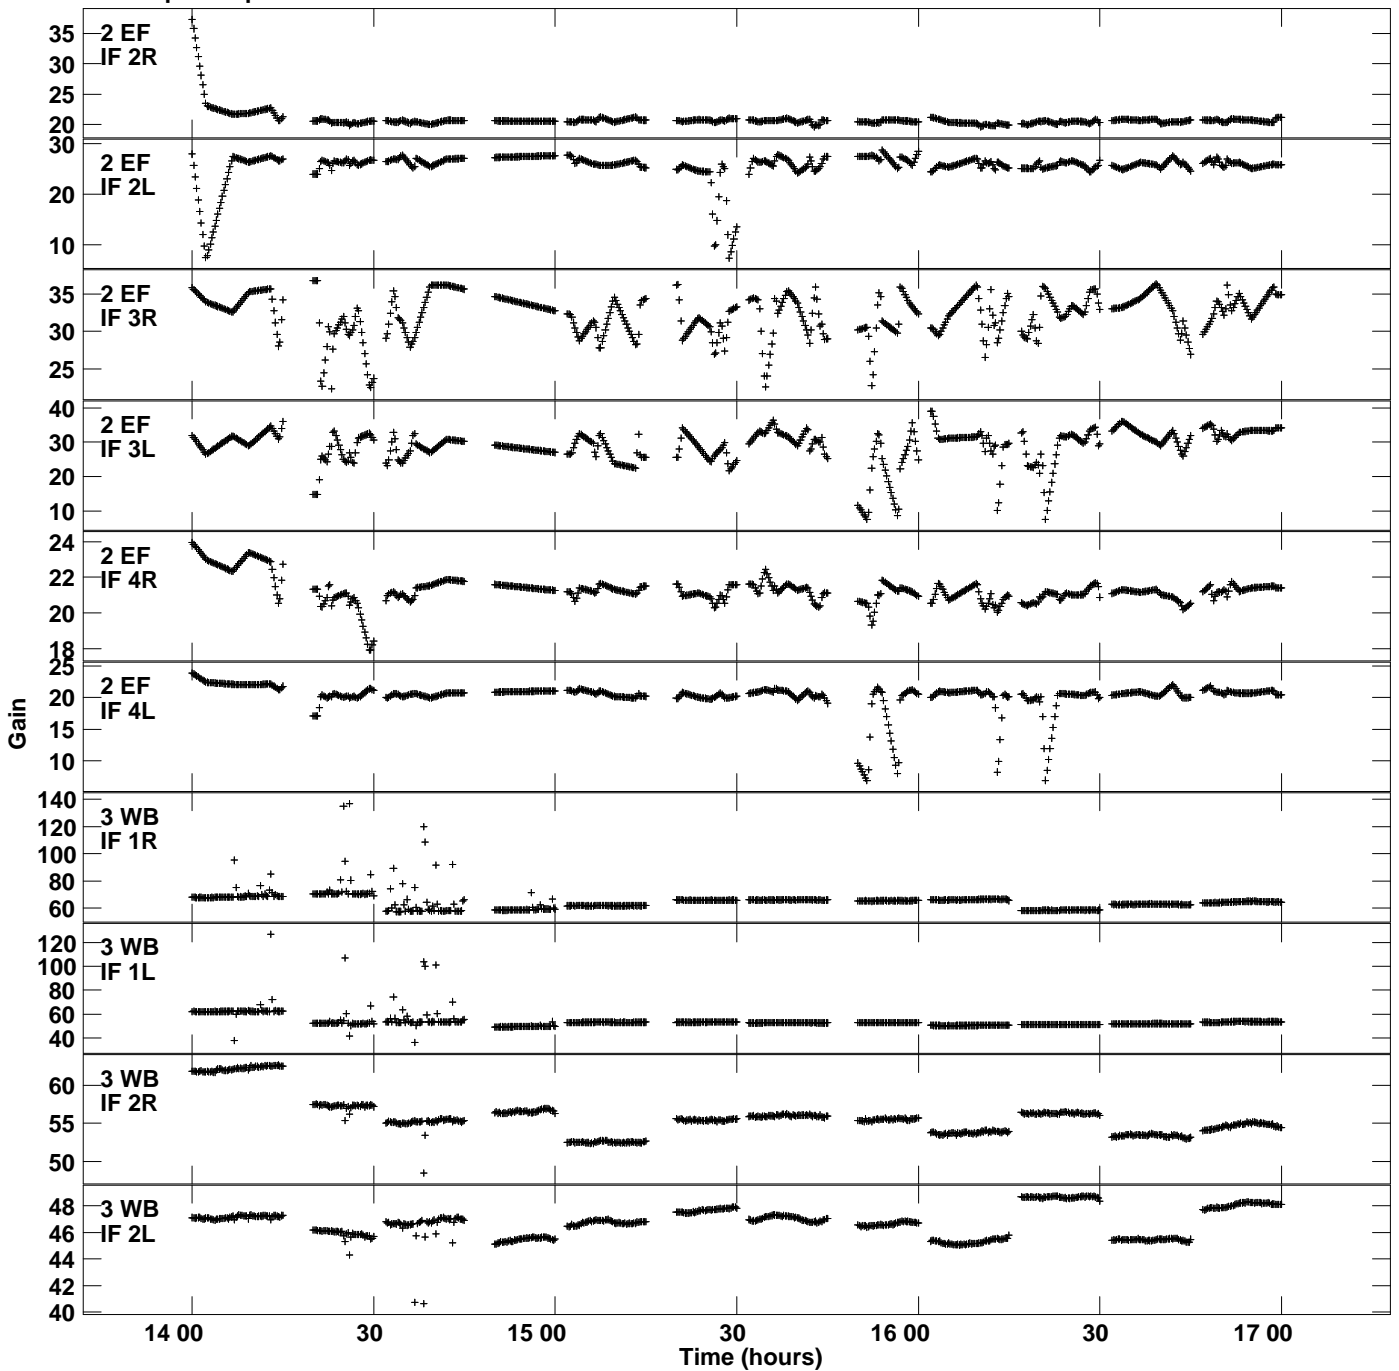

Plot file version 1 created 28-JUN-2017 14:13:16
Gain amp vs UTC time for N17P1.UVDATA.1
CL 2 Rpol & Lpol IF 1 - 4

Plot file version 2 created 28-JUN-2017 14:13:16
Gain amp vs UTC time for N17P1.UVDATA.1
CL 2 Rpol & Lpol IF 1 - 4

Plot file version 3 created 28-JUN-2017 14:13:16
Gain amp vs UTC time for N17P1.UVDATA.1
CL 2 Rpol & Lpol IF 1 - 4

Plot file version 4 created 28-JUN-2017 14:13:16
Gain amp vs UTC time for N17P1.UVDATA.1
CL 2 Rpol & Lpol IF 1 - 4