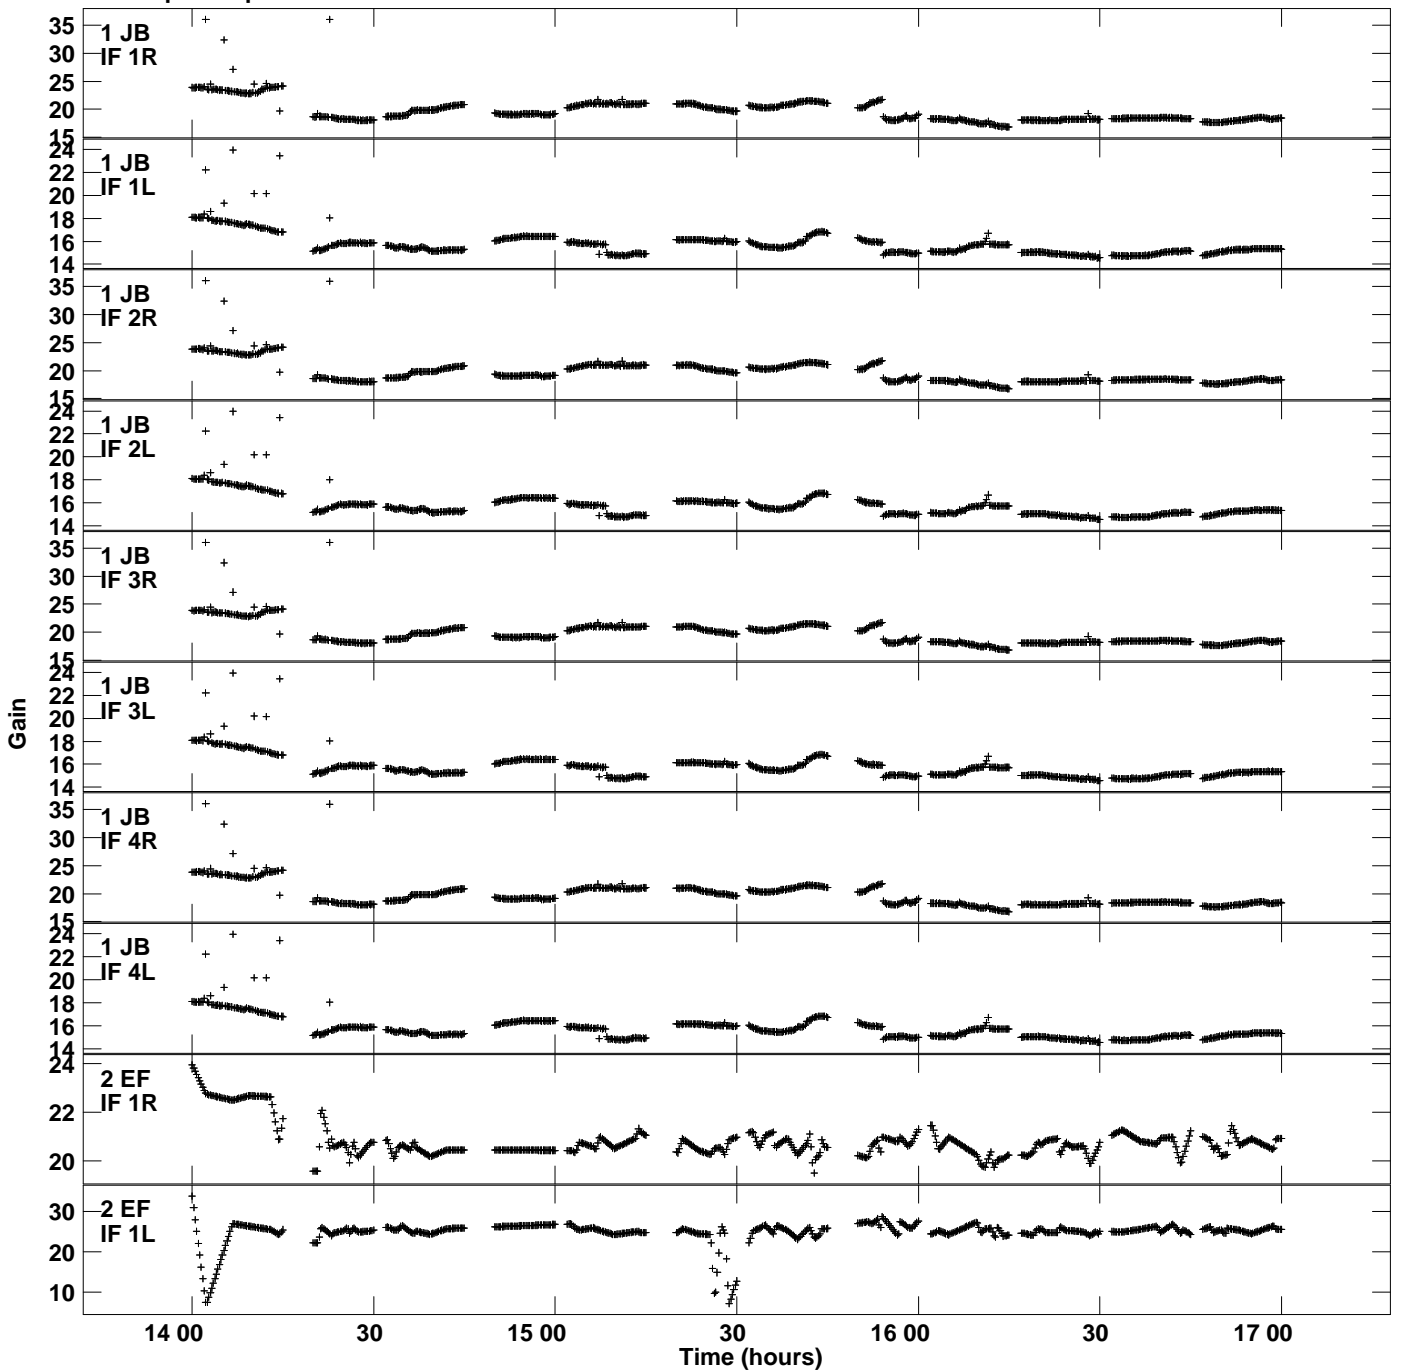

Plot file version 1 created 28-JUN-2017 14:13:16
Gain amp vs UTC time for N17P1.UVDATA.1
CL 2 Rpol & Lpol IF 1 - 4

Plot file version 2 created 28-JUN-2017 14:13:16
Gain amp vs UTC time for N17P1.UVDATA.1
CL 2 Rpol & Lpol IF 1 - 4

Plot file version 3 created 28-JUN-2017 14:13:16
Gain amp vs UTC time for N17P1.UVDATA.1
CL 2 Rpol & Lpol IF 1 - 4

Plot file version 4 created 28-JUN-2017 14:13:16
Gain amp vs UTC time for N17P1.UVDATA.1
CL 2 Rpol & Lpol IF 1 - 4