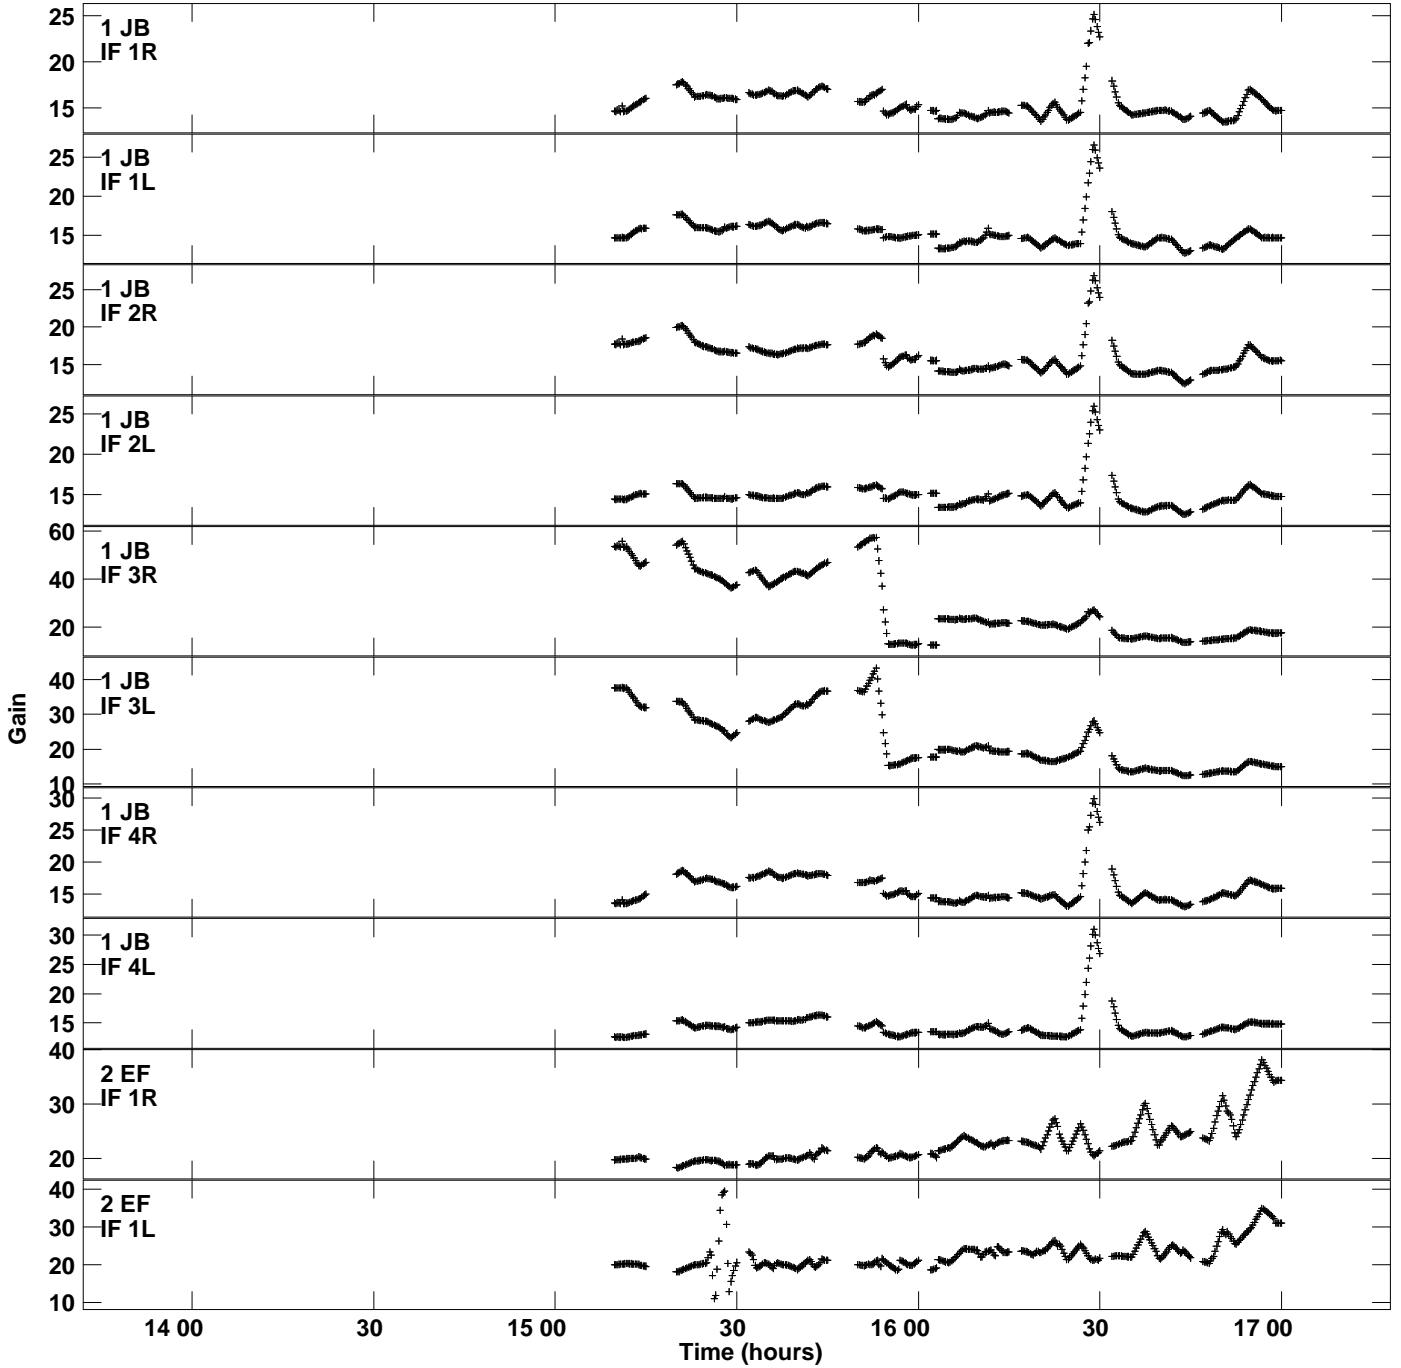

Plot file version 1 created 28-JUN-2017 14:16:52
Gain amp vs UTC time for N17P1.TMP.1
CL 4 Rpol & Lpol IF 1 - 4

Plot file version 2 created 28-JUN-2017 14:16:52
Gain amp vs UTC time for N17P1.TMP.1
CL 4 Rpol & Lpol IF 1 - 4

Plot file version 3 created 28-JUN-2017 14:16:52
Gain amp vs UTC time for N17P1.TMP.1
CL 4 Rpol & Lpol IF 1 - 4

Plot file version 4 created 28-JUN-2017 14:16:52
Gain amp vs UTC time for N17P1.TMP.1
CL 4 Rpol & Lpol IF 1 - 4