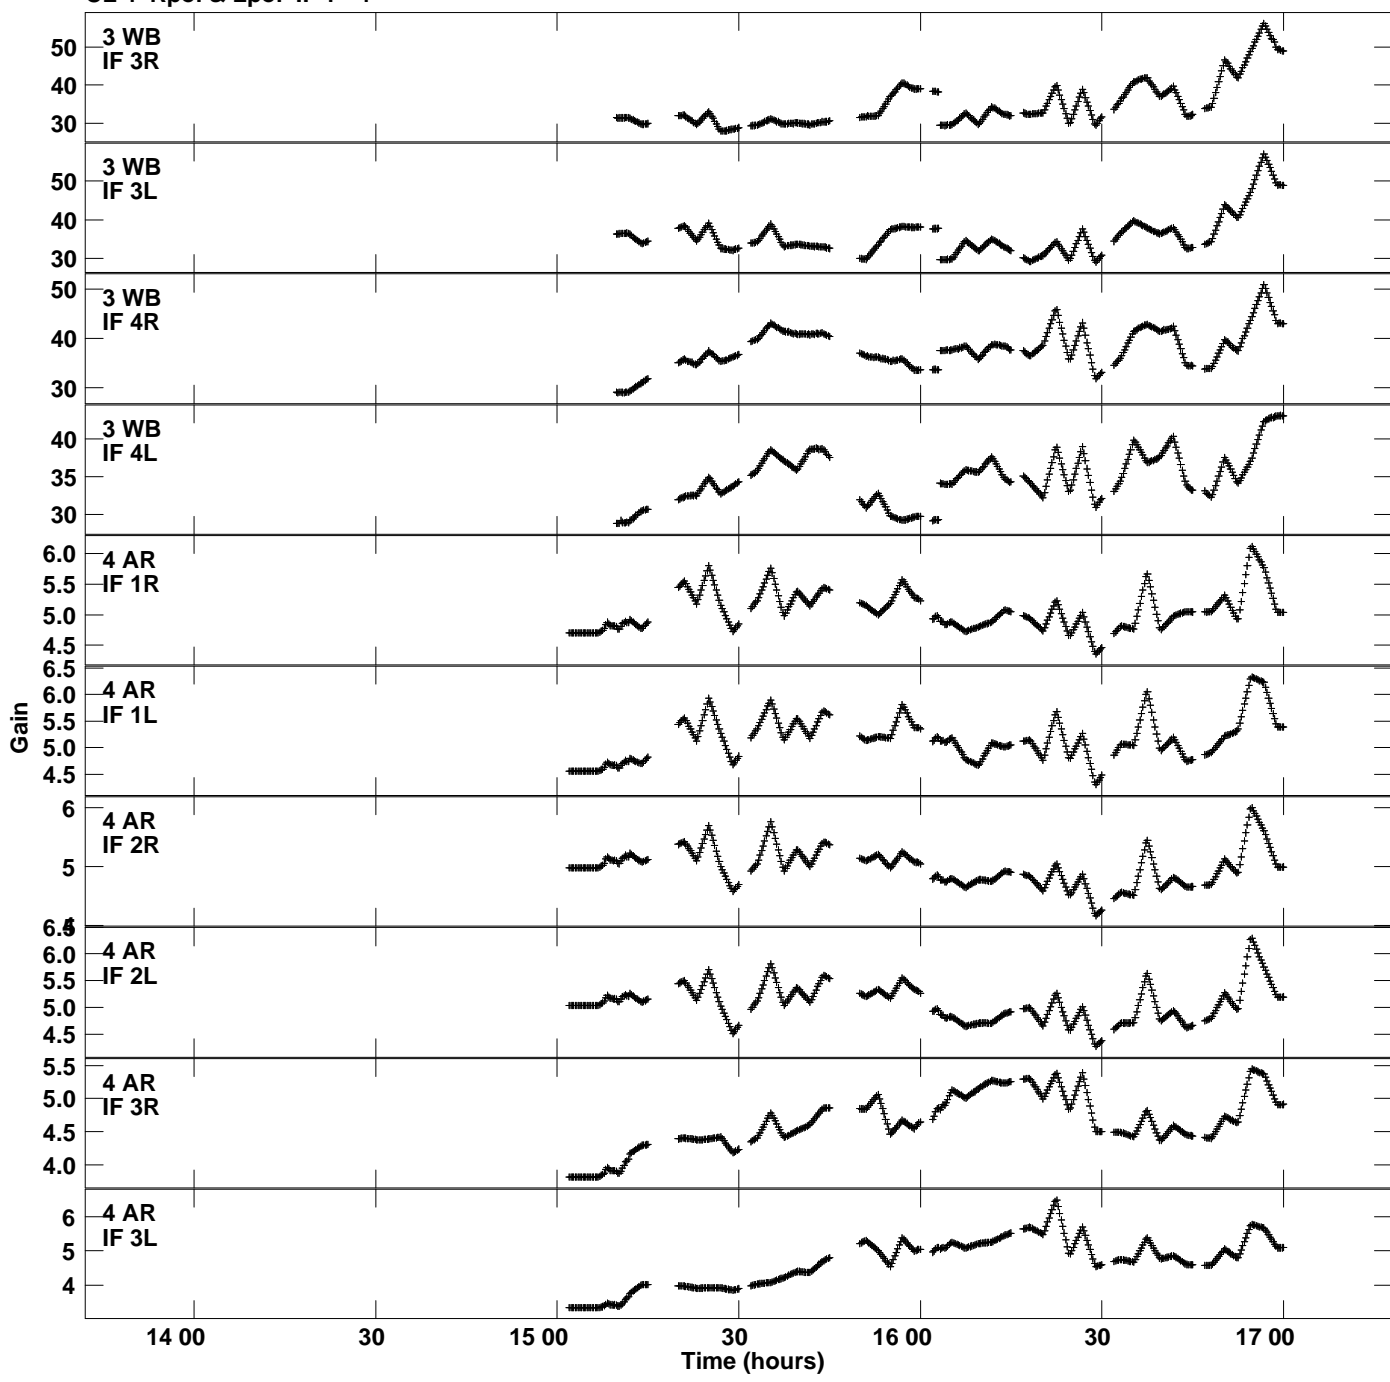

Plot file version 1 created 28-JUN-2017 14:16:52
Gain amp vs UTC time for N17P1.TMP.1
CL 4 Rpol & Lpol IF 1 - 4

Plot file version 2 created 28-JUN-2017 14:16:52
Gain amp vs UTC time for N17P1.TMP.1
CL 4 Rpol & Lpol IF 1 - 4

Plot file version 3 created 28-JUN-2017 14:16:52
Gain amp vs UTC time for N17P1.TMP.1
CL 4 Rpol & Lpol IF 1 - 4

Plot file version 4 created 28-JUN-2017 14:16:52
Gain amp vs UTC time for N17P1.TMP.1
CL 4 Rpol & Lpol IF 1 - 4