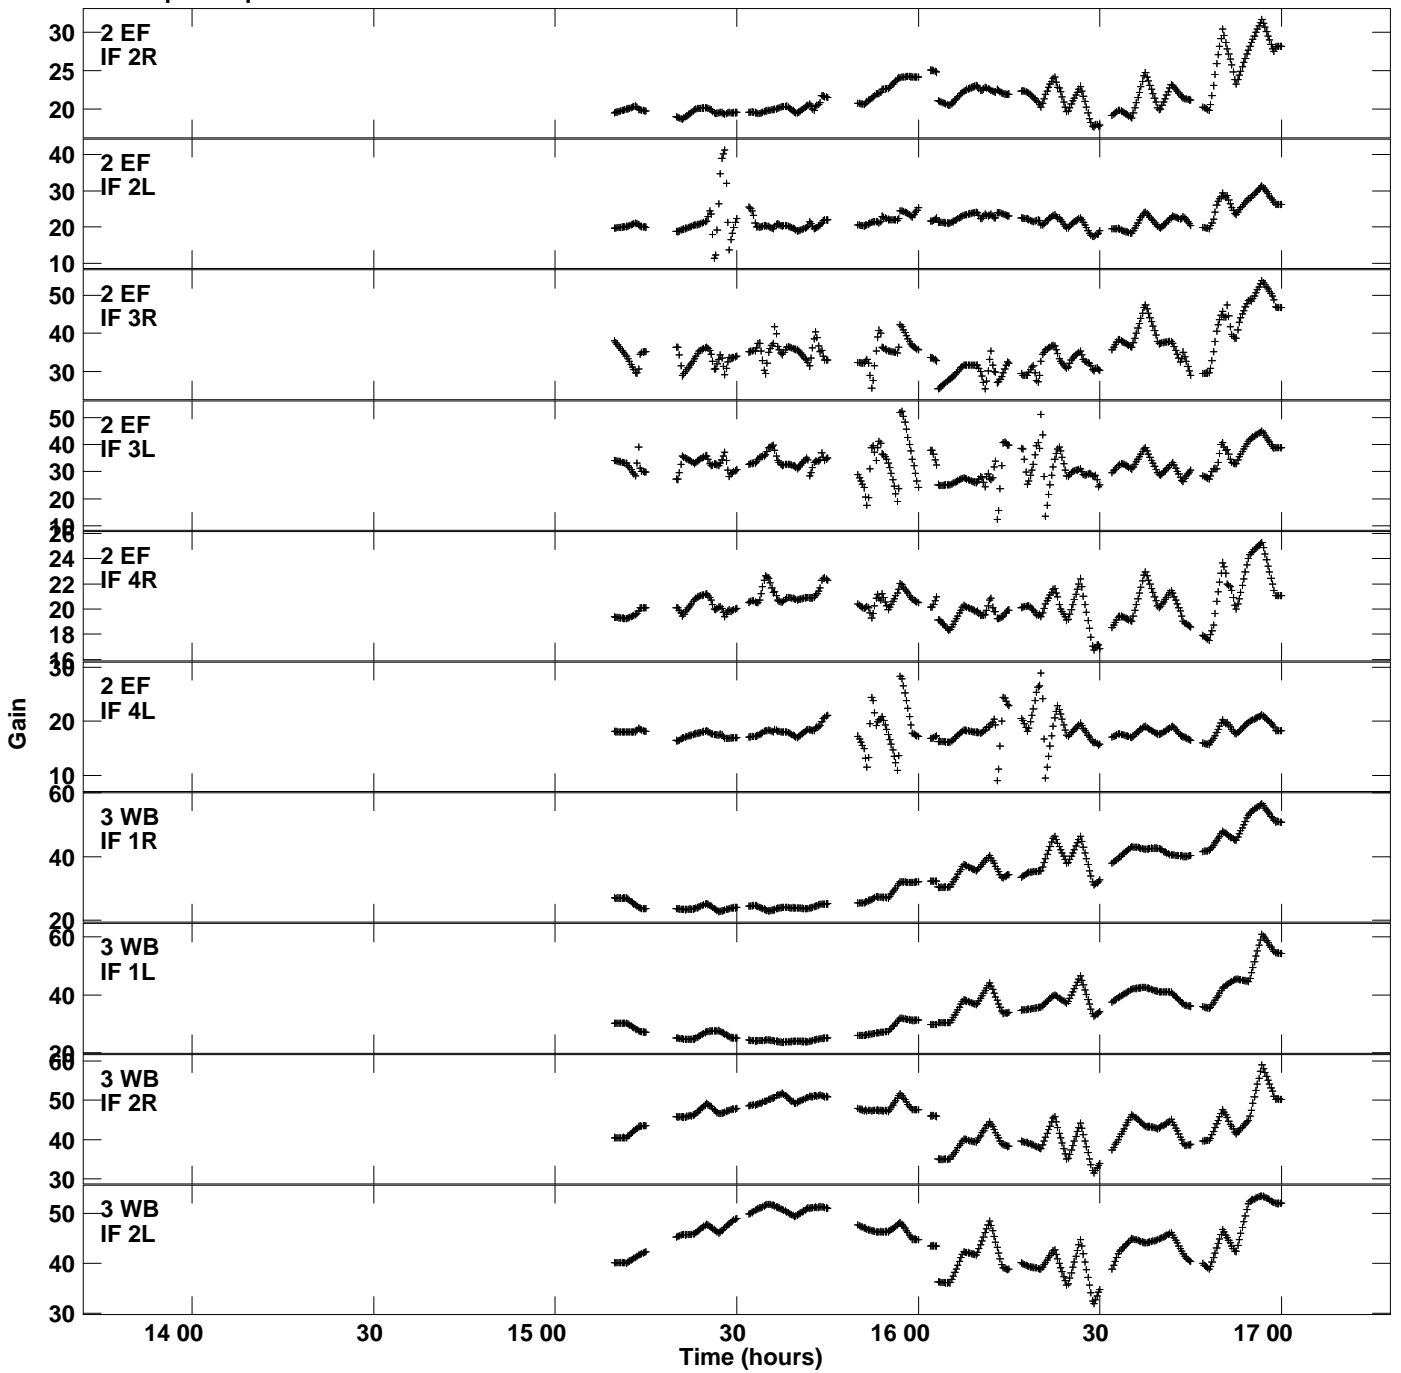

Plot file version 1 created 28-JUN-2017 14:16:52
Gain amp vs UTC time for N17P1.TMP.1
CL 4 Rpol & Lpol IF 1 - 4

Plot file version 2 created 28-JUN-2017 14:16:52
Gain amp vs UTC time for N17P1.TMP.1
CL 4 Rpol & Lpol IF 1 - 4

Plot file version 3 created 28-JUN-2017 14:16:52
Gain amp vs UTC time for N17P1.TMP.1
CL 4 Rpol & Lpol IF 1 - 4

Plot file version 4 created 28-JUN-2017 14:16:52
Gain amp vs UTC time for N17P1.TMP.1
CL 4 Rpol & Lpol IF 1 - 4