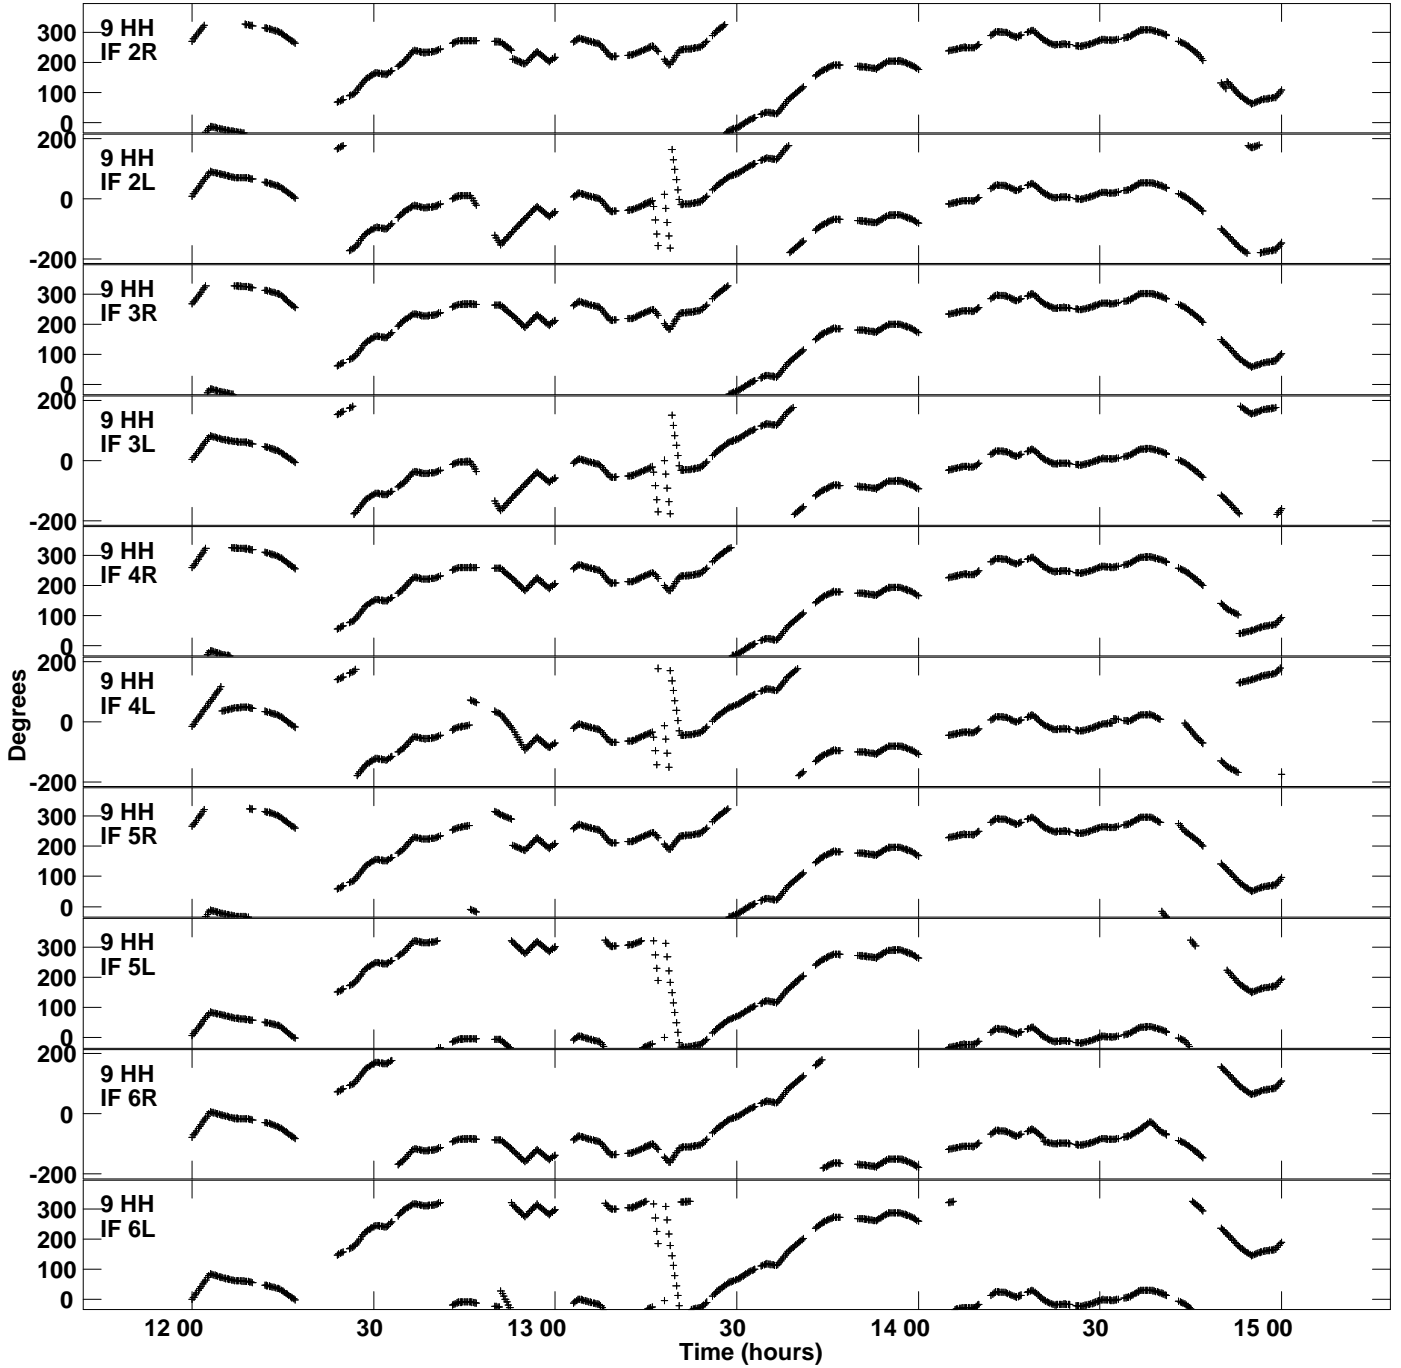

Plot file version 14 created 23-OCT-2018 16:57:10
Gain phs vs UTC time for N18C2.UVDATA.1
CL 3 Rpol & Lpol IF 1 - 8