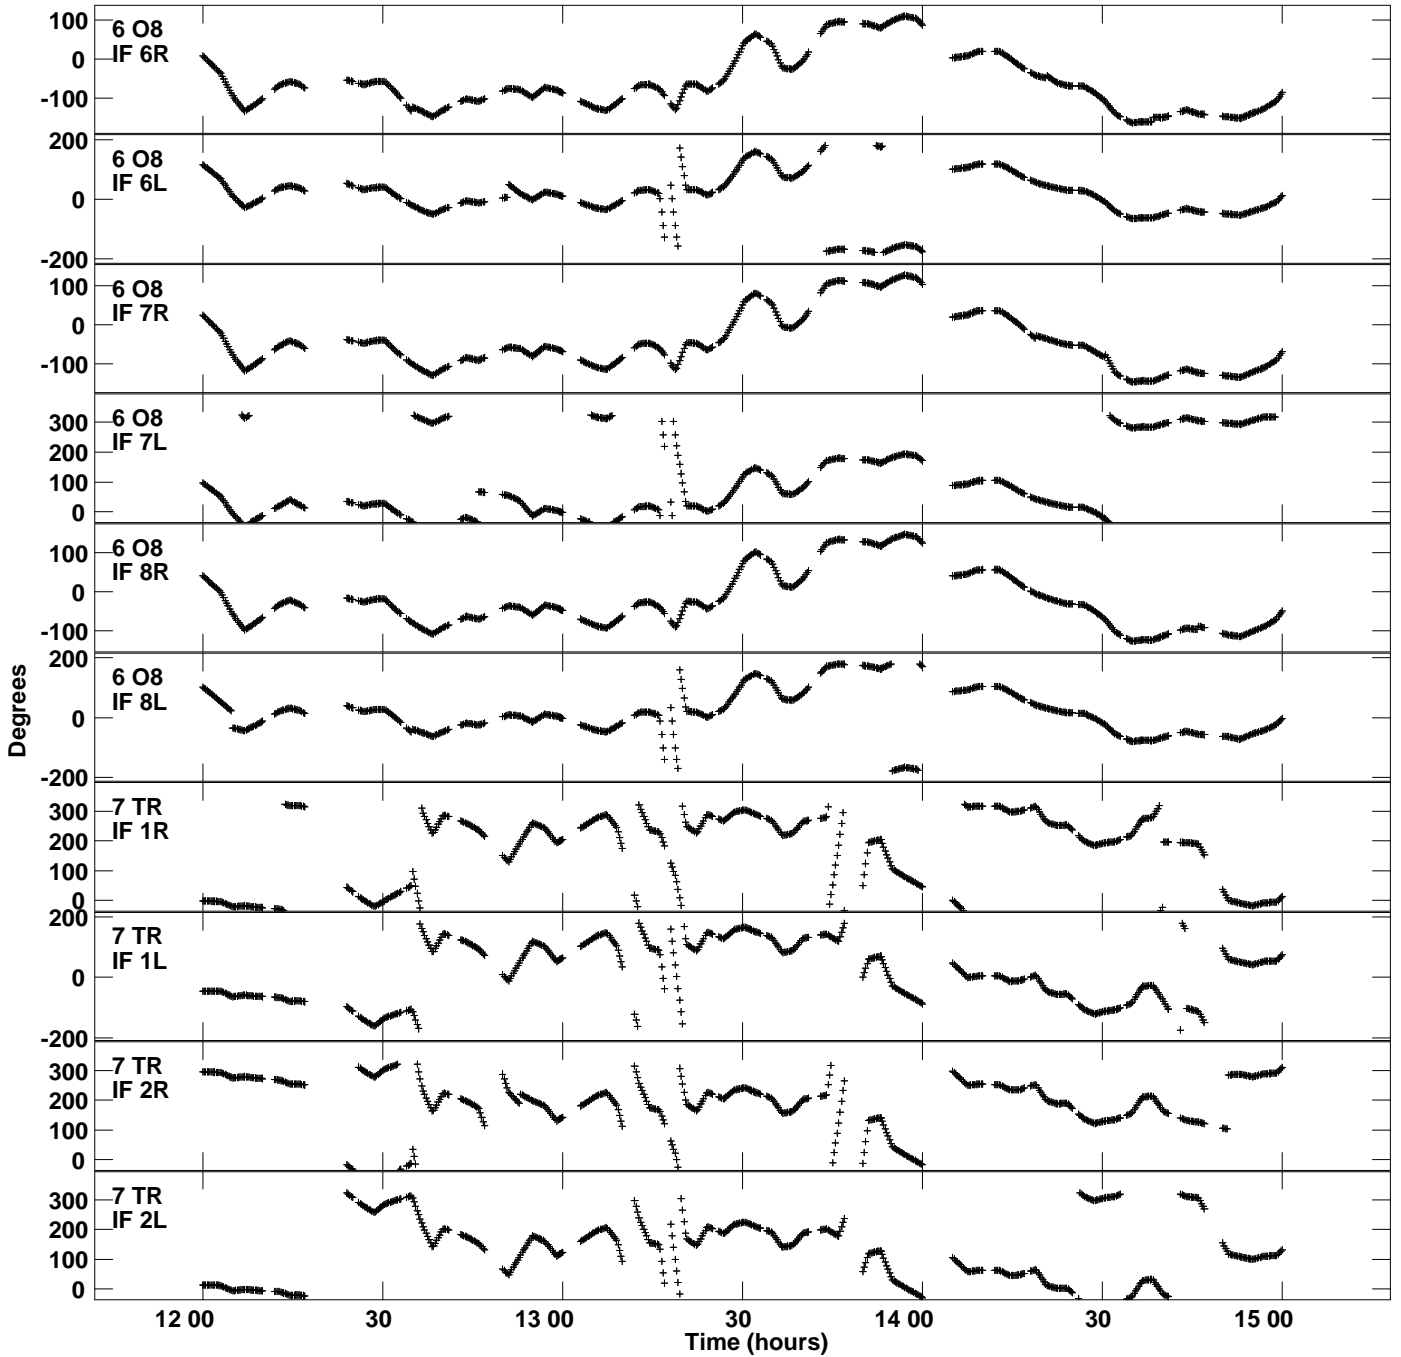

Plot file version 10 created 23-OCT-2018 16:57:10
Gain phs vs UTC time for N18C2.UVDATA.1
CL 3 Rpol & Lpol IF 1 - 8