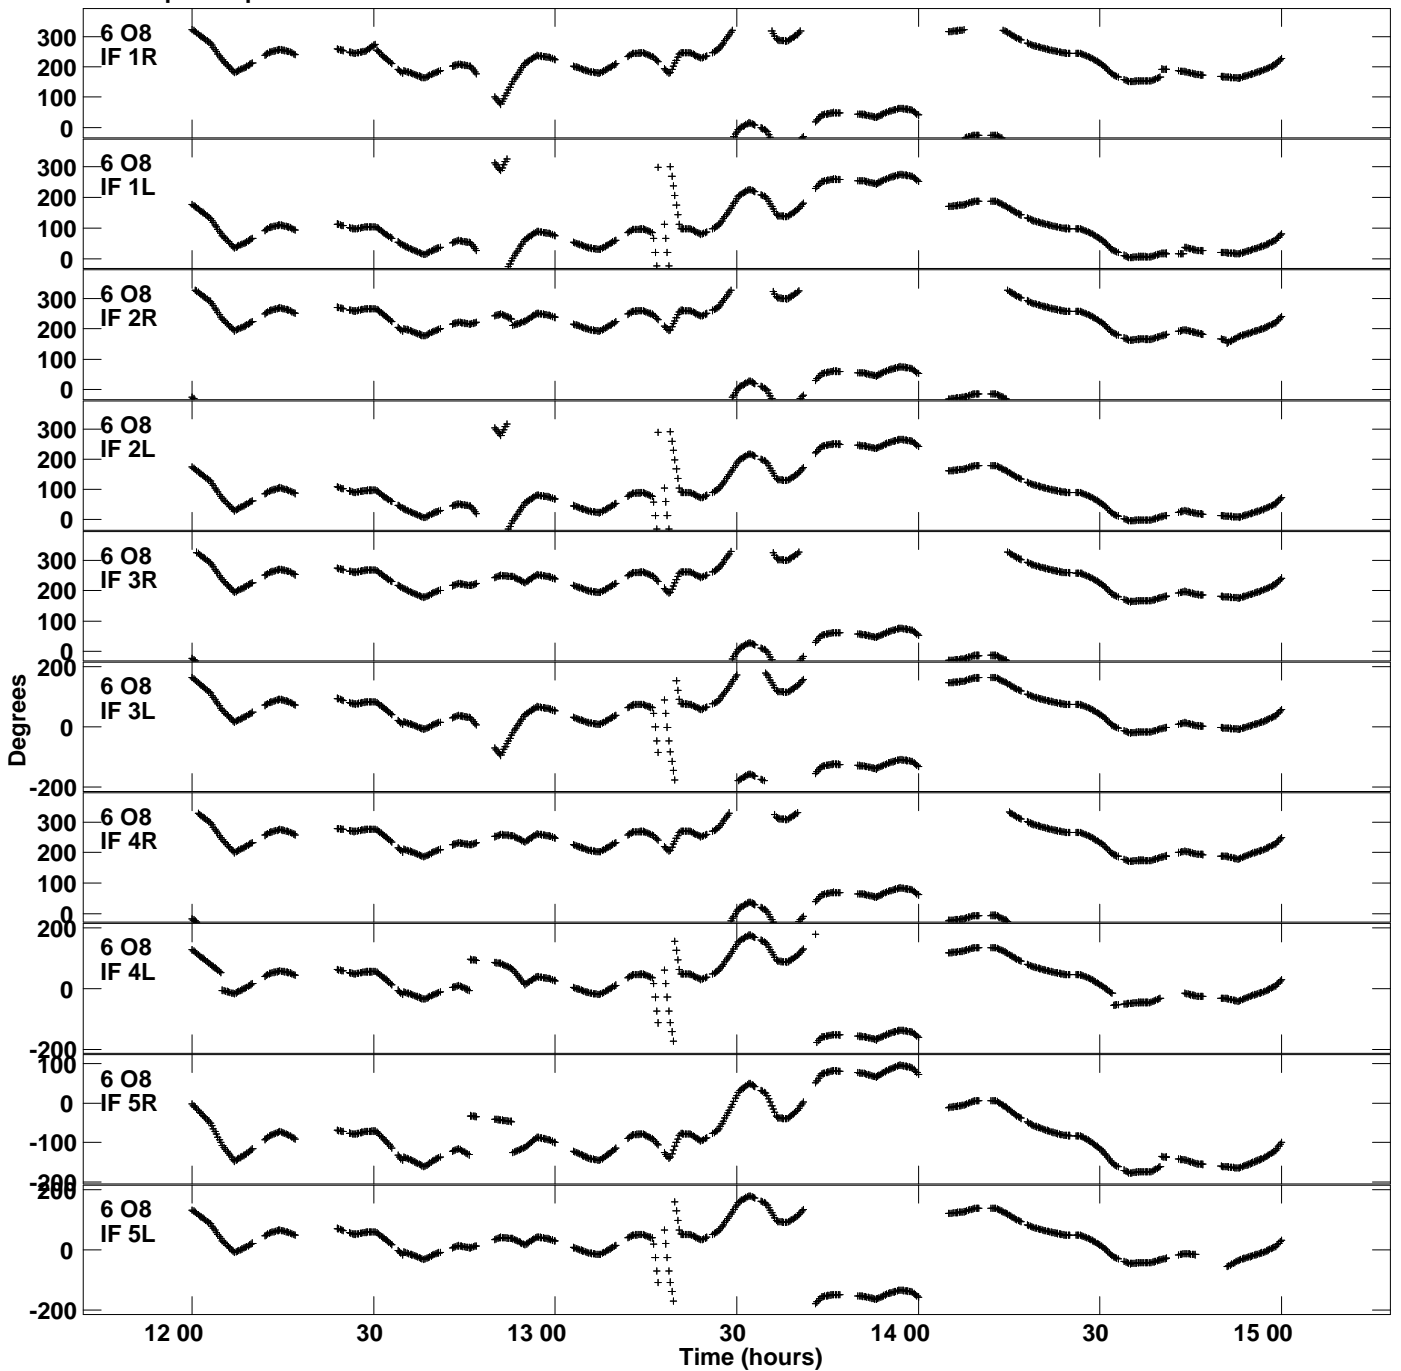

Plot file version 9 created 23-OCT-2018 16:57:10
Gain phs vs UTC time for N18C2.UVDATA.1
CL 3 Rpol & Lpol IF 1 - 8