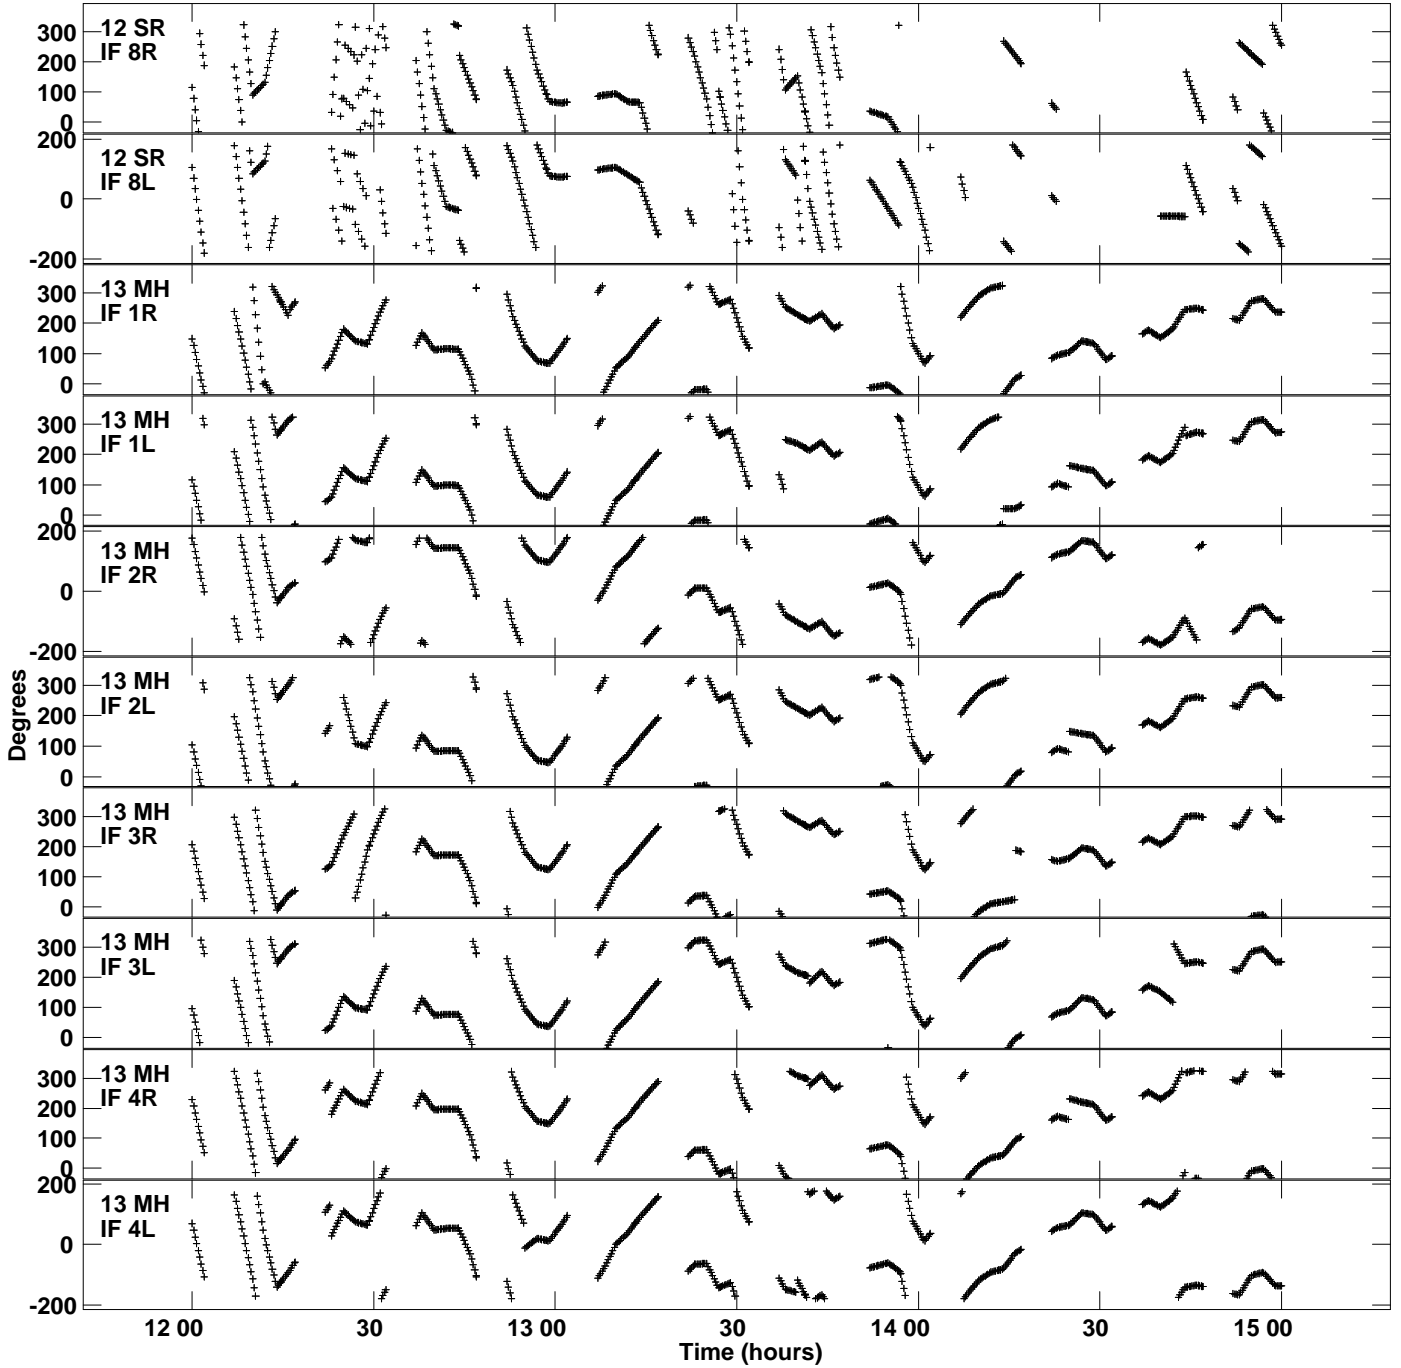

Plot file version 20 created 27-SEP-2018 15:39:47
Gain phs vs UTC time for N18K2.UVDATA.1
CL 3 Rpol & Lpol IF 1 - 8