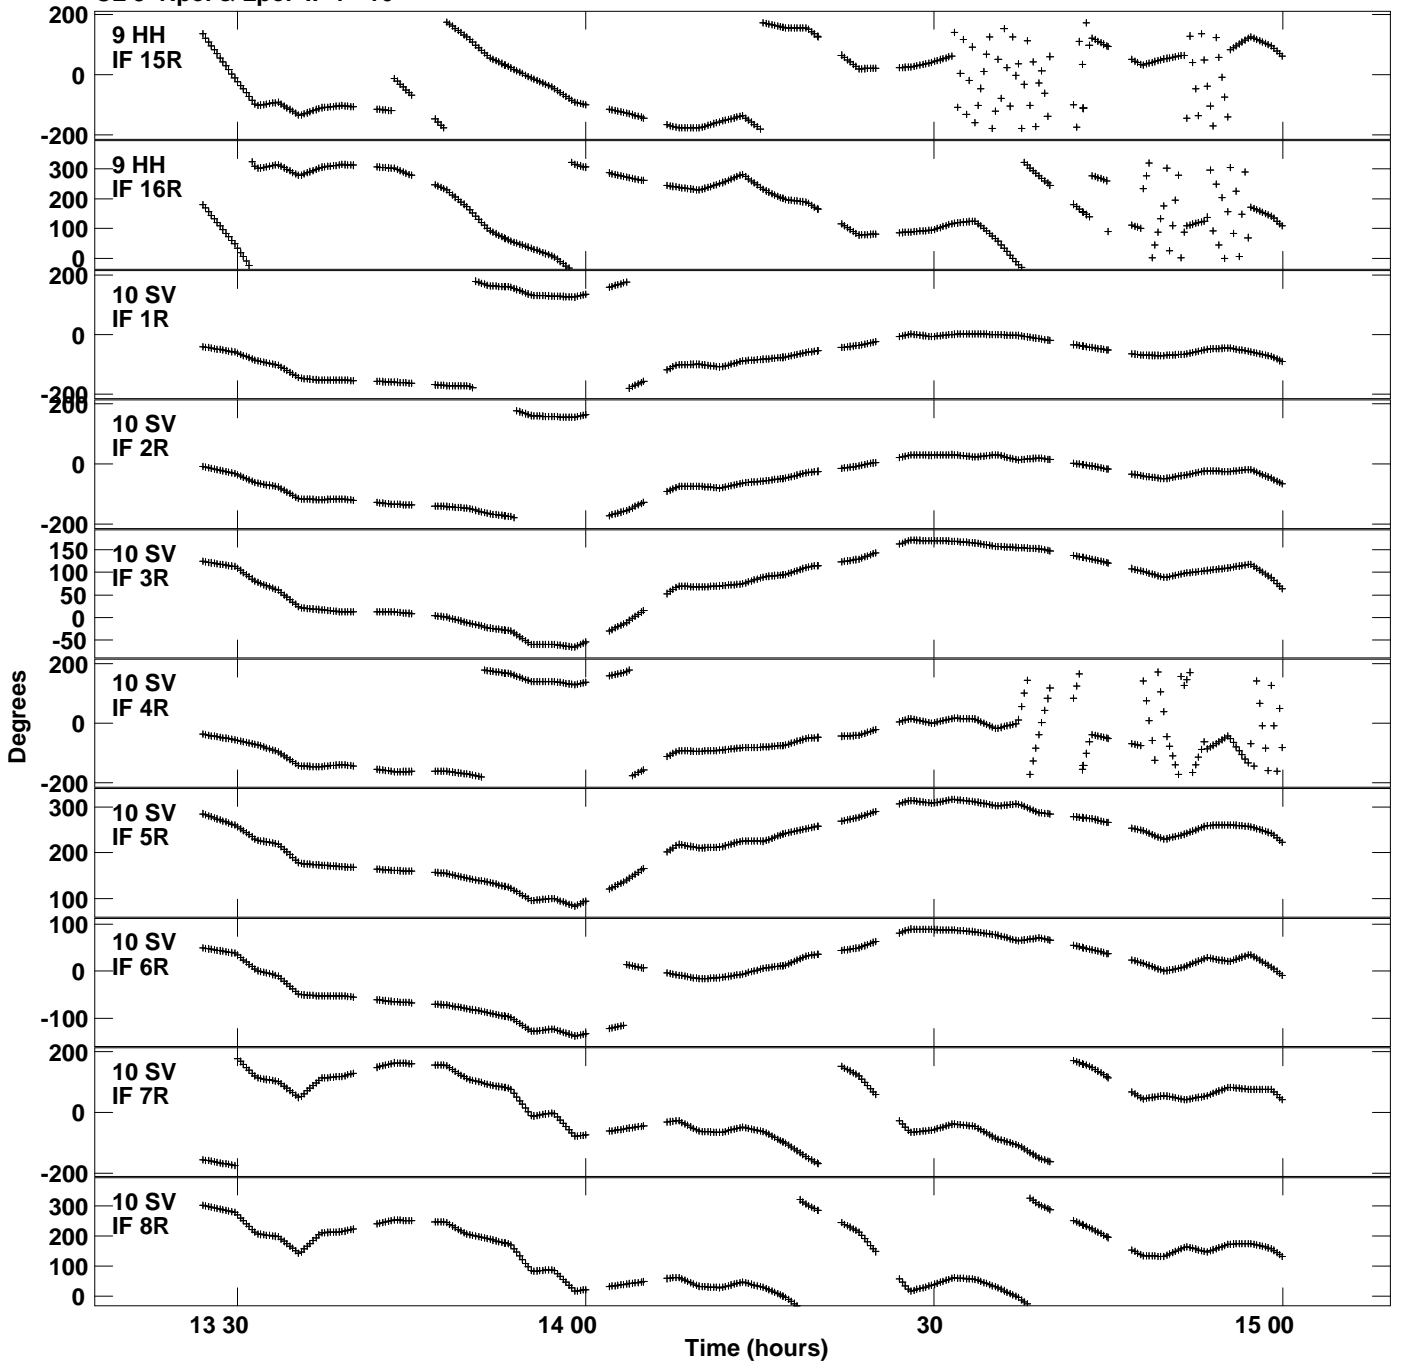

Plot file version 7 created 21-JAN-2019 18:26:51
Gain phs vs UTC time for N18SX2_2.UVDATA.1
CL 3 Rpol & Lpol IF 1 - 16

Plot file version 8 created 21-JAN-2019 18:26:51
Gain phs vs UTC time for N18SX2_2.UVDATA.1
CL 3 Rpol & Lpol IF 1 - 16

Plot file version 9 created 21-JAN-2019 18:26:51
Gain phs vs UTC time for N18SX2_2.UVDATA.1
CL 3 Rpol & Lpol IF 1 - 16

Plot file version 10 created 21-JAN-2019 18:26:51
Gain phs vs UTC time for N18SX2_2.UVDATA.1
CL 3 Rpol & Lpol IF 1 - 16

Plot file version 11 created 21-JAN-2019 18:26:51
Gain phs vs UTC time for N18SX2_2.UVDATA.1
CL 3 Rpol & Lpol IF 1 - 16

Plot file version 12 created 21-JAN-2019 18:26:51
Gain phs vs UTC time for N18SX2_2.UVDATA.1
CL 3 Rpol & Lpol IF 1 - 16