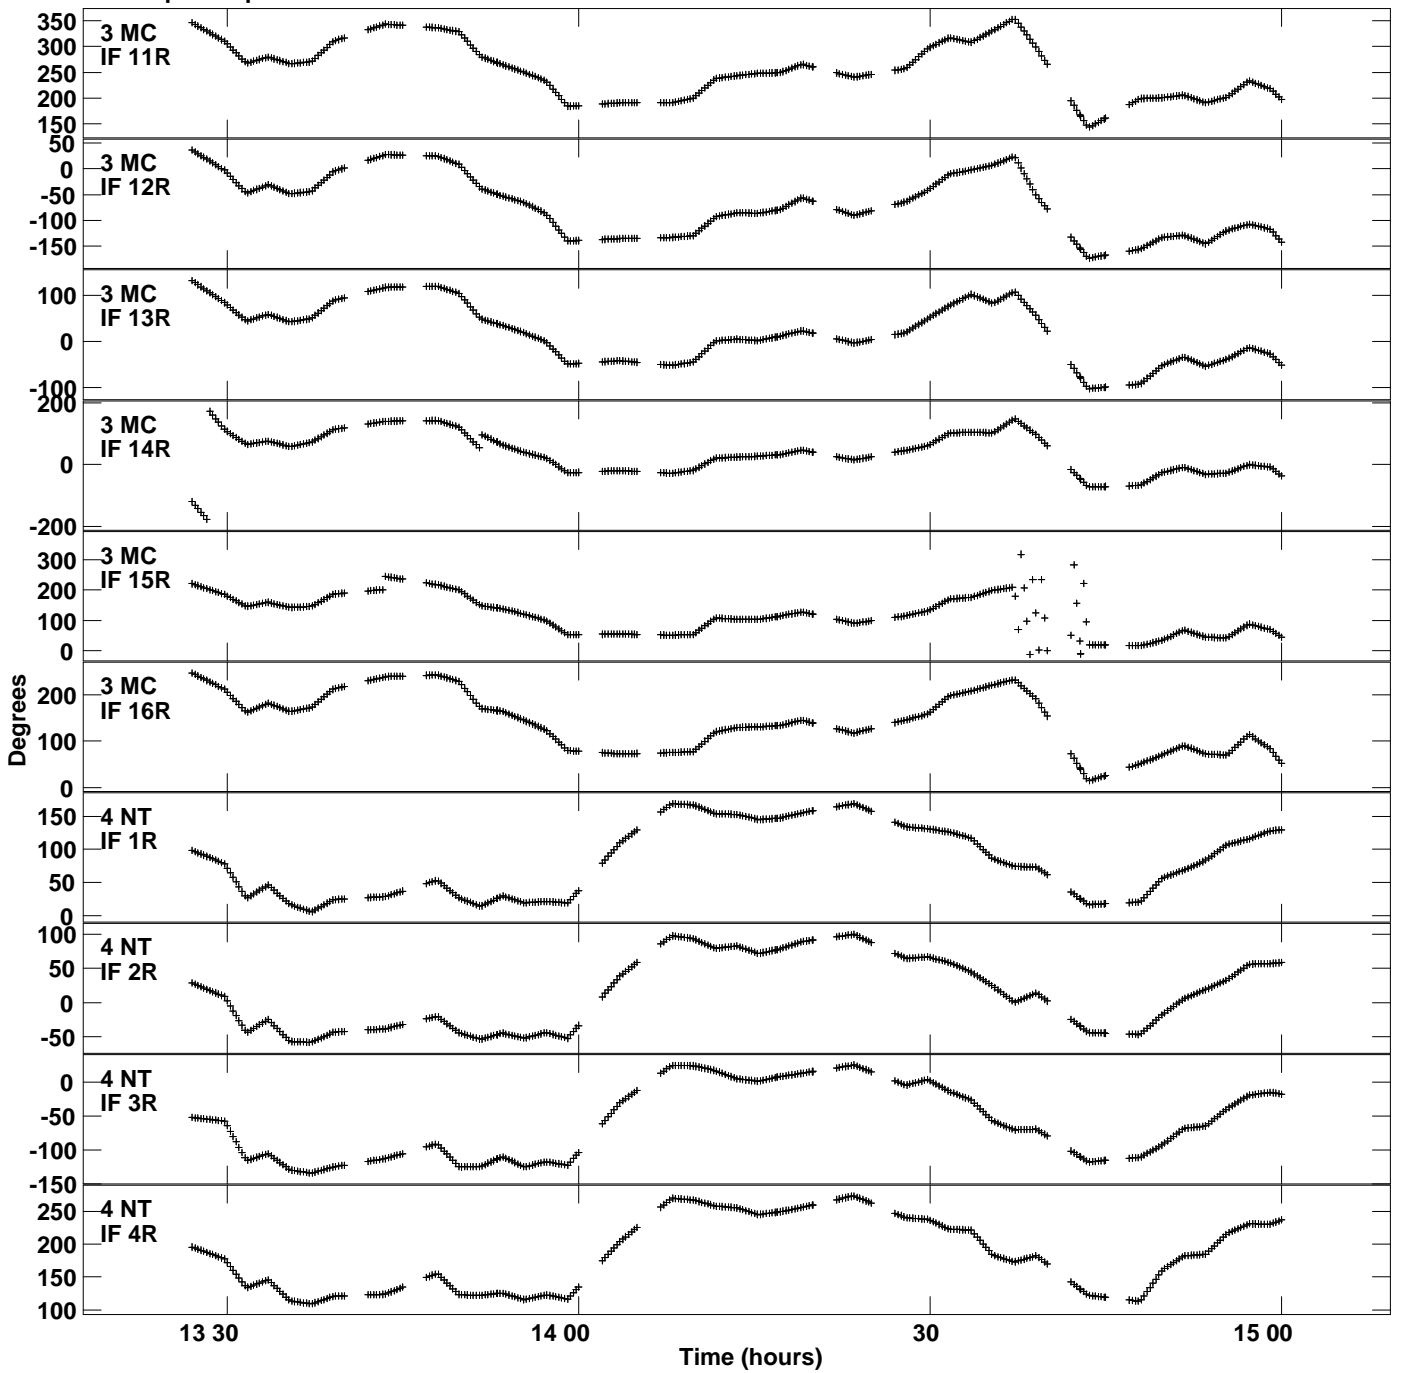

Plot file version 1 created 21-JAN-2019 18:26:51
Gain phs vs UTC time for N18SX2_2.UVDATA.1
CL 3 Rpol & Lpol IF 1 - 16

Plot file version 2 created 21-JAN-2019 18:26:51
Gain phs vs UTC time for N18SX2_2.UVDATA.1
CL 3 Rpol & Lpol IF 1 - 16

Plot file version 3 created 21-JAN-2019 18:26:51
Gain phs vs UTC time for N18SX2_2.UVDATA.1
CL 3 Rpol & Lpol IF 1 - 16

Plot file version 4 created 21-JAN-2019 18:26:51
Gain phs vs UTC time for N18SX2_2.UVDATA.1
CL 3 Rpol & Lpol IF 1 - 16

Plot file version 5 created 21-JAN-2019 18:26:51
Gain phs vs UTC time for N18SX2_2.UVDATA.1
CL 3 Rpol & Lpol IF 1 - 16

Plot file version 6 created 21-JAN-2019 18:26:51
Gain phs vs UTC time for N18SX2_2.UVDATA.1
CL 3 Rpol & Lpol IF 1 - 16

Plot file version 7 created 21-JAN-2019 18:26:51
Gain phs vs UTC time for N18SX2_2.UVDATA.1
CL 3 Rpol & Lpol IF 1 - 16

Plot file version 8 created 21-JAN-2019 18:26:51
Gain phs vs UTC time for N18SX2_2.UVDATA.1
CL 3 Rpol & Lpol IF 1 - 16