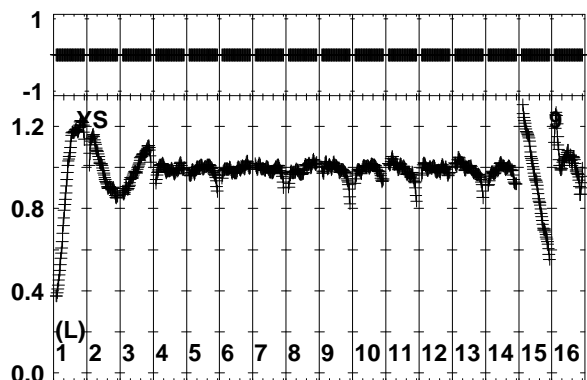

Plot file version 1 created 24-JUL-2020 02:47:22
 N20K2 2.UVDATA.1
 Freq = 21.9930 GHz, Bw = 32.000 MH Bandpass table # 1

Lower frame: BP ampl Top frame: BP phase
 Bandpass table spectrum Antenna: *
 Timerange: 00/00:00:01 to 999/00:00:00