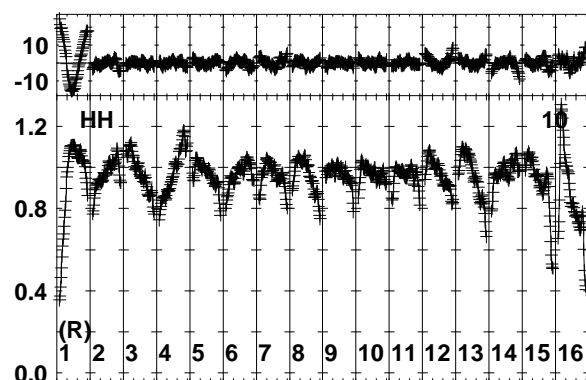

Plot file version 1 created 24-JUL-2020 02:47:22
 N20K2 2.UVDATA.1
 Freq = 21.9930 GHz, Bw = 32.000 MH Bandpass table # 1

Lower frame: BP ampl Top frame: BP phase
 Bandpass table spectrum Antenna: *
 Timerange: 00/00:00:01 to 999/00:00:00