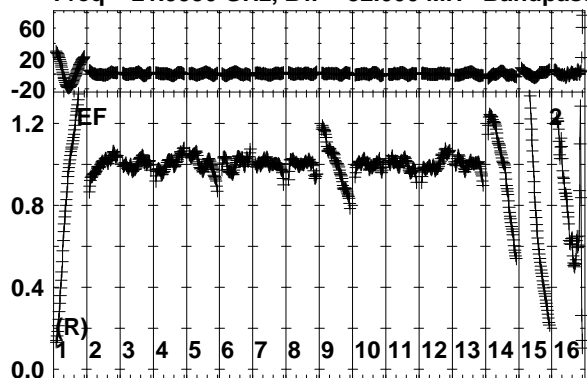

Plot file version 1 created 24-JUL-2020 02:47:22
 N20K2 2.UVDATA.1
 Freq = 21.9930 GHz, Bw = 32.000 MH Bandpass table # 1

Lower frame: BP ampl Top frame: BP phase
 Bandpass table spectrum Antenna: *
 Timerange: 00/00:00:01 to 999/00:00:00