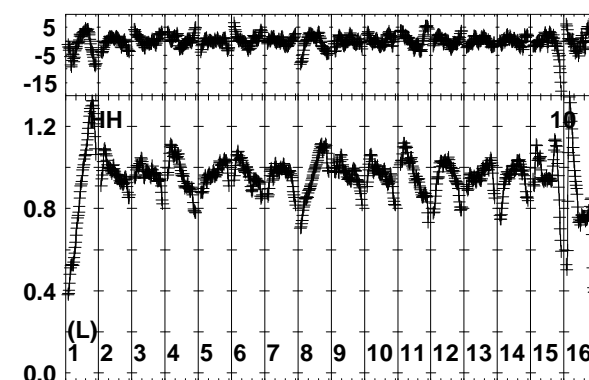

Plot file version 1 created 24-JUL-2020 02:47:22
 N20K2 2.UVDATA.1
 Freq = 21.9930 GHz, Bw = 32.000 MH Bandpass table # 1

Lower frame: BP ampl Top frame: BP phase
 Bandpass table spectrum Antenna: *
 Timerange: 00/00:00:01 to 999/00:00:00