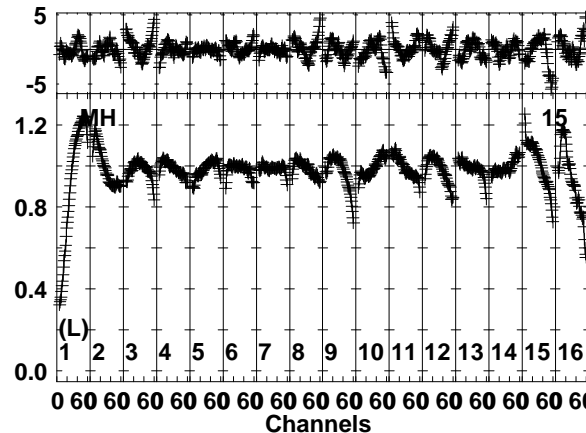

Plot file version 1 created 24-JUL-2020 02:47:22
 N20K2 2.UVDATA.1
 Freq = 21.9930 GHz, Bw = 32.000 MH Bandpass table # 1

Lower frame: BP ampl Top frame: BP phase
 Bandpass table spectrum Antenna: *
 Timerange: 00/00:00:01 to 999/00:00:00