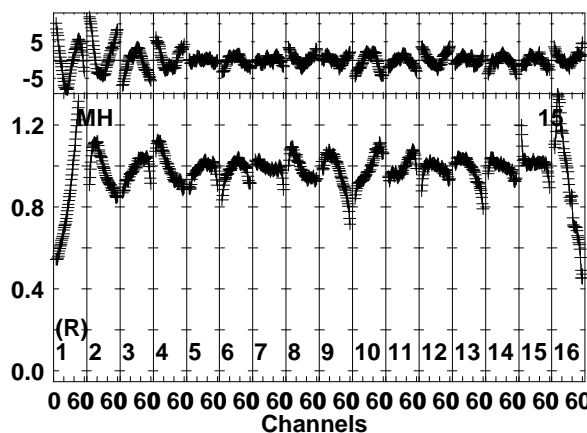

Plot file version 1 created 24-JUL-2020 02:47:22
 N20K2 2.UVDATA.1
 Freq = 21.9930 GHz, Bw = 32.000 MH Bandpass table # 1

Lower frame: BP ampl Top frame: BP phase
 Bandpass table spectrum Antenna: *
 Timerange: 00/00:00:01 to 999/00:00:00