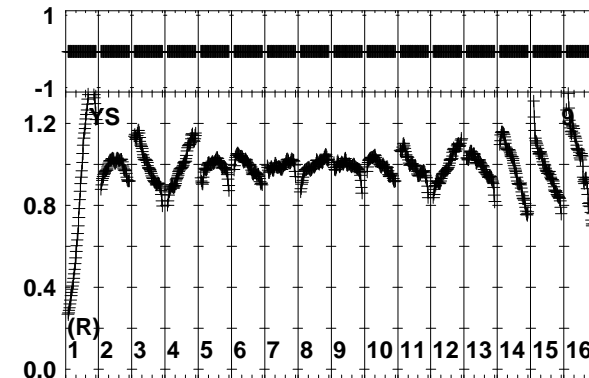

Plot file version 1 created 24-JUL-2020 02:47:22
 N20K2 2.UVDATA.1
 Freq = 21.9930 GHz, Bw = 32.000 MH Bandpass table # 1

Lower frame: BP ampl Top frame: BP phase
 Bandpass table spectrum Antenna: *
 Timerange: 00/00:00:01 to 999/00:00:00