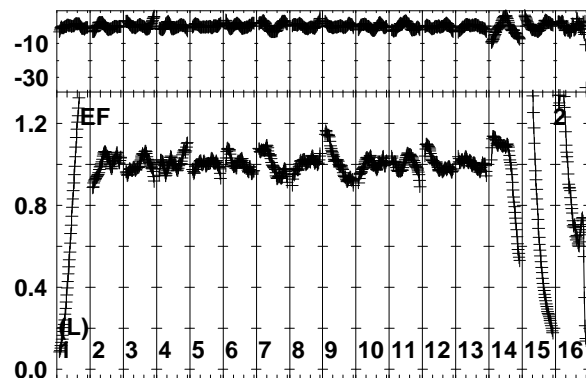

Plot file version 1 created 24-JUL-2020 02:47:22
 N20K2 2.UVDATA.1
 Freq = 21.9930 GHz, Bw = 32.000 MH Bandpass table # 1

Lower frame: BP ampl Top frame: BP phase
 Bandpass table spectrum Antenna: *
 Timerange: 00/00:00:01 to 999/00:00:00