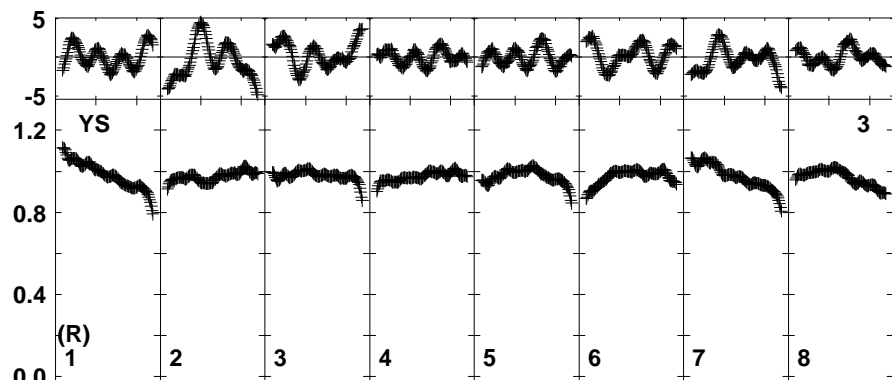

Plot file version 1 created 02-APR-2020 16:14:33  
 N20Q1.UVDATA.1  
 Freq = 42.9710 GHz, Bw = 32.000 MH Bandpass table # 1

Lower frame: BP ampl Top frame: BP phase  
 Bandpass table spectrum Antenna: \*  
 Timerange: 00/00:00:01 to 999/00:00:00