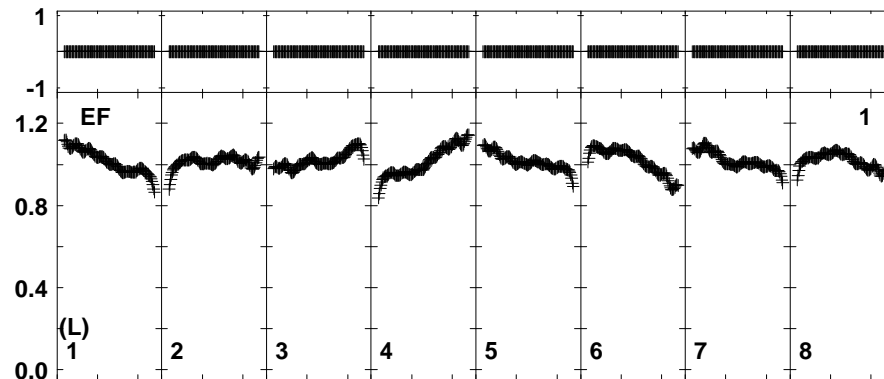

Plot file version 1 created 02-APR-2020 16:14:33  
 N20Q1.UVDATA.1  
 Freq = 42.9710 GHz, Bw = 32.000 MH Bandpass table # 1

Lower frame: BP ampl Top frame: BP phase  
 Bandpass table spectrum Antenna: \*  
 Timerange: 00/00:00:01 to 999/00:00:00