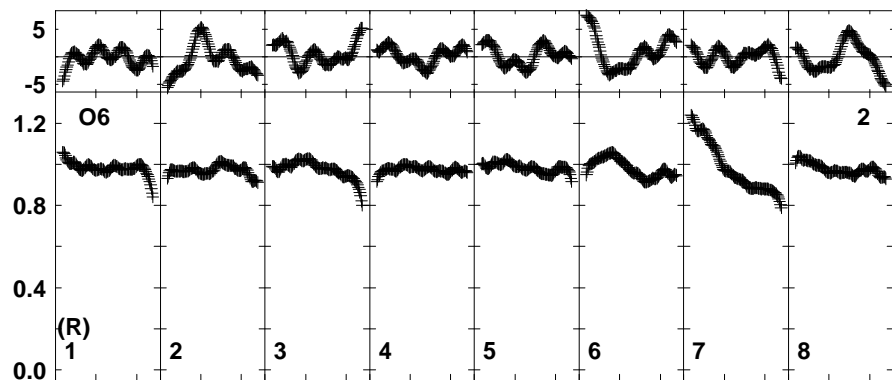

Plot file version 1 created 02-APR-2020 16:14:33  
 N20Q1.UVDATA.1  
 Freq = 42.9710 GHz, Bw = 32.000 MH Bandpass table # 1

Lower frame: BP ampl Top frame: BP phase  
 Bandpass table spectrum Antenna: \*  
 Timerange: 00/00:00:01 to 999/00:00:00