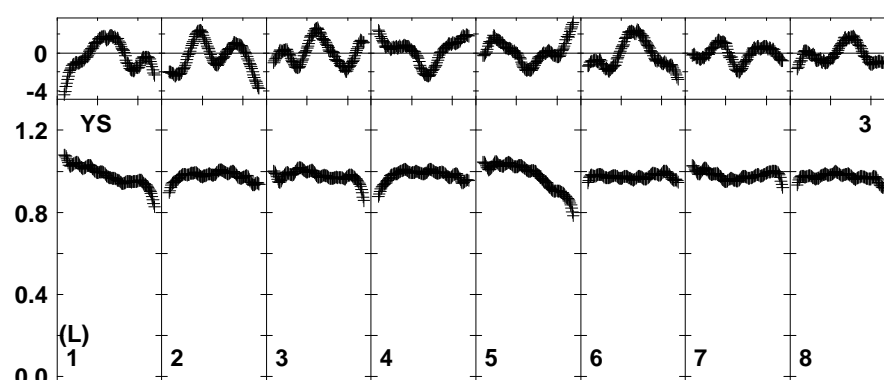

Plot file version 1 created 02-APR-2020 16:14:33  
 N20Q1.UVDATA.1  
 Freq = 42.9710 GHz, Bw = 32.000 MH Bandpass table # 1

Lower frame: BP ampl Top frame: BP phase  
 Bandpass table spectrum Antenna: \*  
 Timerange: 00/00:00:01 to 999/00:00:00