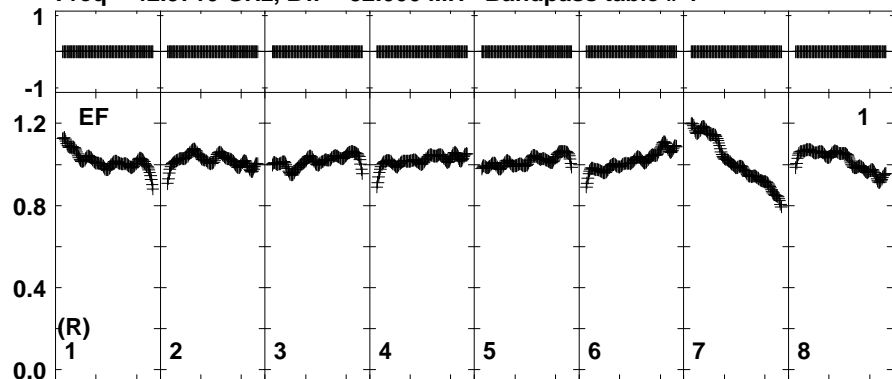

Plot file version 1 created 02-APR-2020 16:14:33  
 N20Q1.UVDATA.1  
 Freq = 42.9710 GHz, Bw = 32.000 MH Bandpass table # 1

Lower frame: BP ampl Top frame: BP phase  
 Bandpass table spectrum Antenna: \*  
 Timerange: 00/00:00:01 to 999/00:00:00