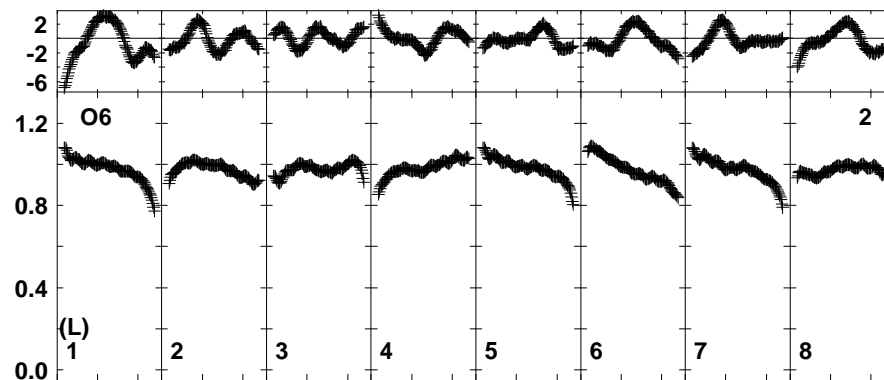

Plot file version 1 created 02-APR-2020 16:14:33  
 N20Q1.UVDATA.1  
 Freq = 42.9710 GHz, Bw = 32.000 MH Bandpass table # 1

Lower frame: BP ampl Top frame: BP phase  
 Bandpass table spectrum Antenna: \*  
 Timerange: 00/00:00:01 to 999/00:00:00