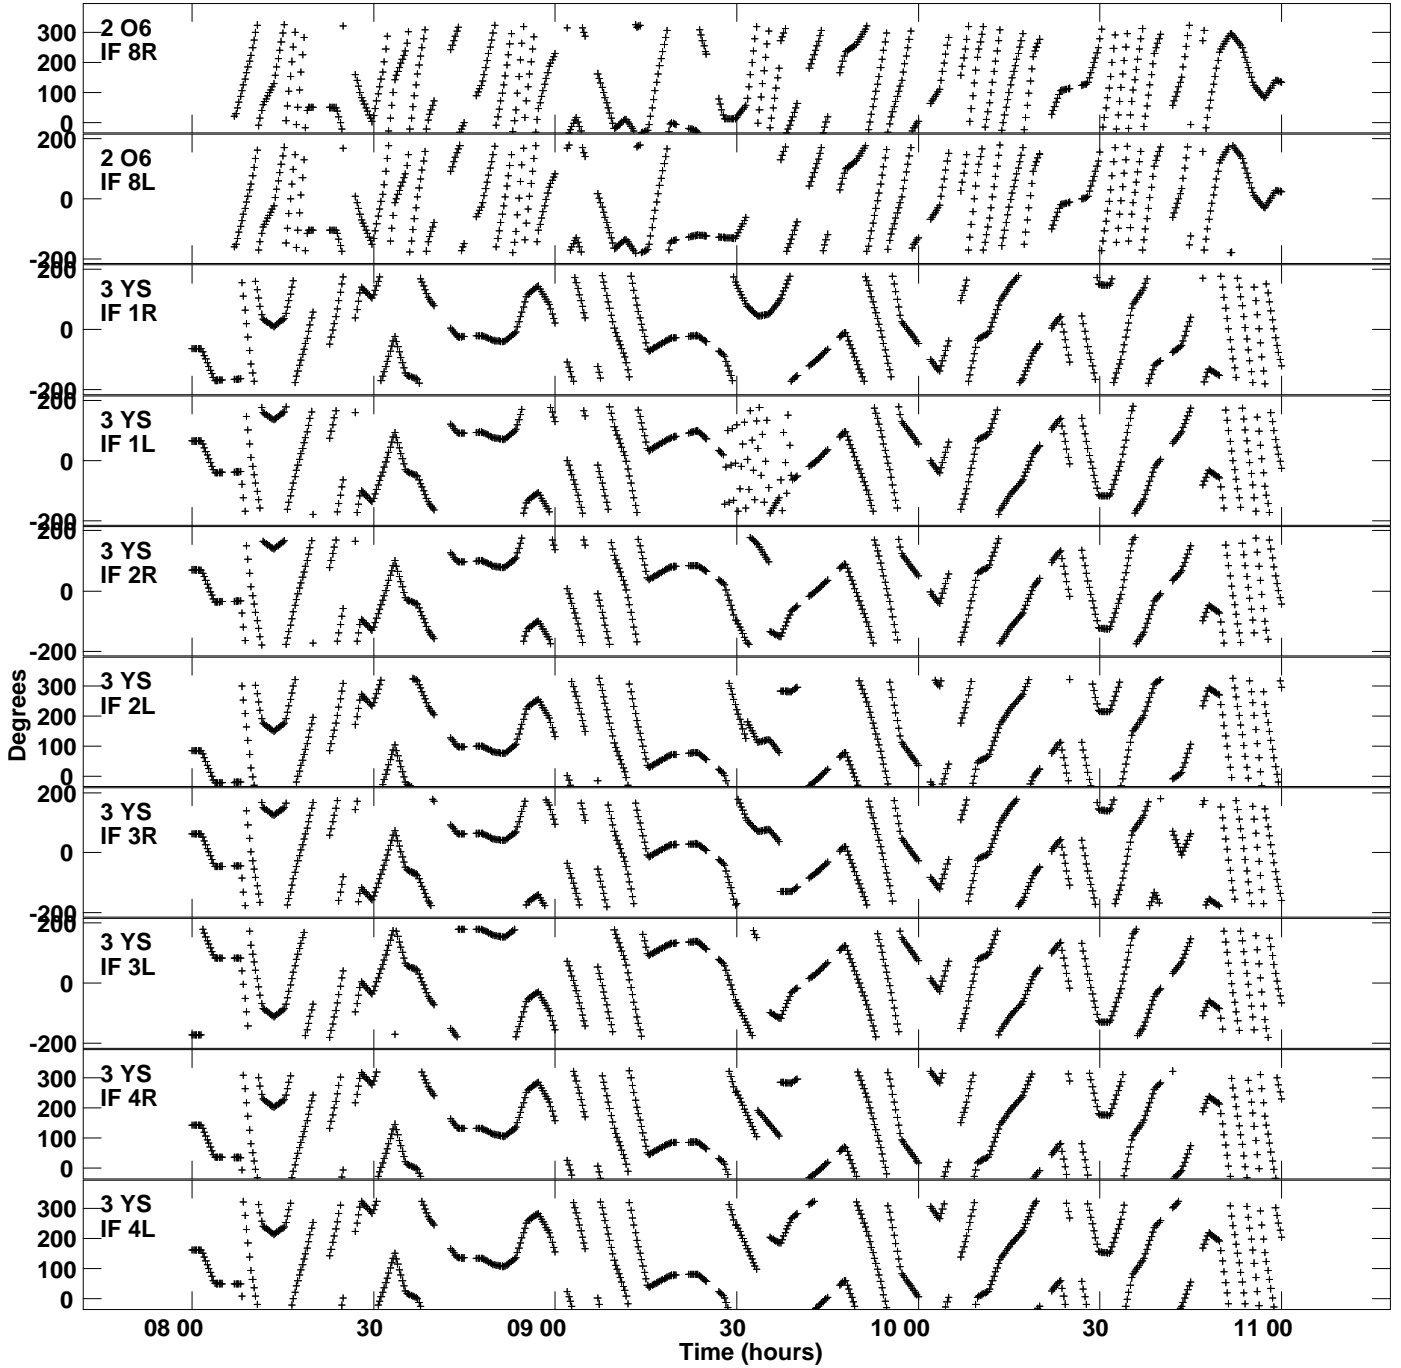

Plot file version 1 created 02-APR-2020 16:14:33
Gain phs vs UTC time for N20Q1.UVDATA.1
CL 3 Rpol & Lpol IF 1 - 8

Plot file version 2 created 02-APR-2020 16:14:33
Gain phs vs UTC time for N20Q1.UVDATA.1
CL 3 Rpol & Lpol IF 1 - 8

Plot file version 3 created 02-APR-2020 16:14:33
Gain phs vs UTC time for N20Q1.UVDATA.1
CL 3 Rpol & Lpol IF 1 - 8

Plot file version 4 created 02-APR-2020 16:14:33
Gain phs vs UTC time for N20Q1.UVDATA.1
CL 3 Rpol & Lpol IF 1 - 8

Plot file version 5 created 02-APR-2020 16:14:33
Gain phs vs UTC time for N20Q1.UVDATA.1
CL 3 Rpol & Lpol IF 1 - 8