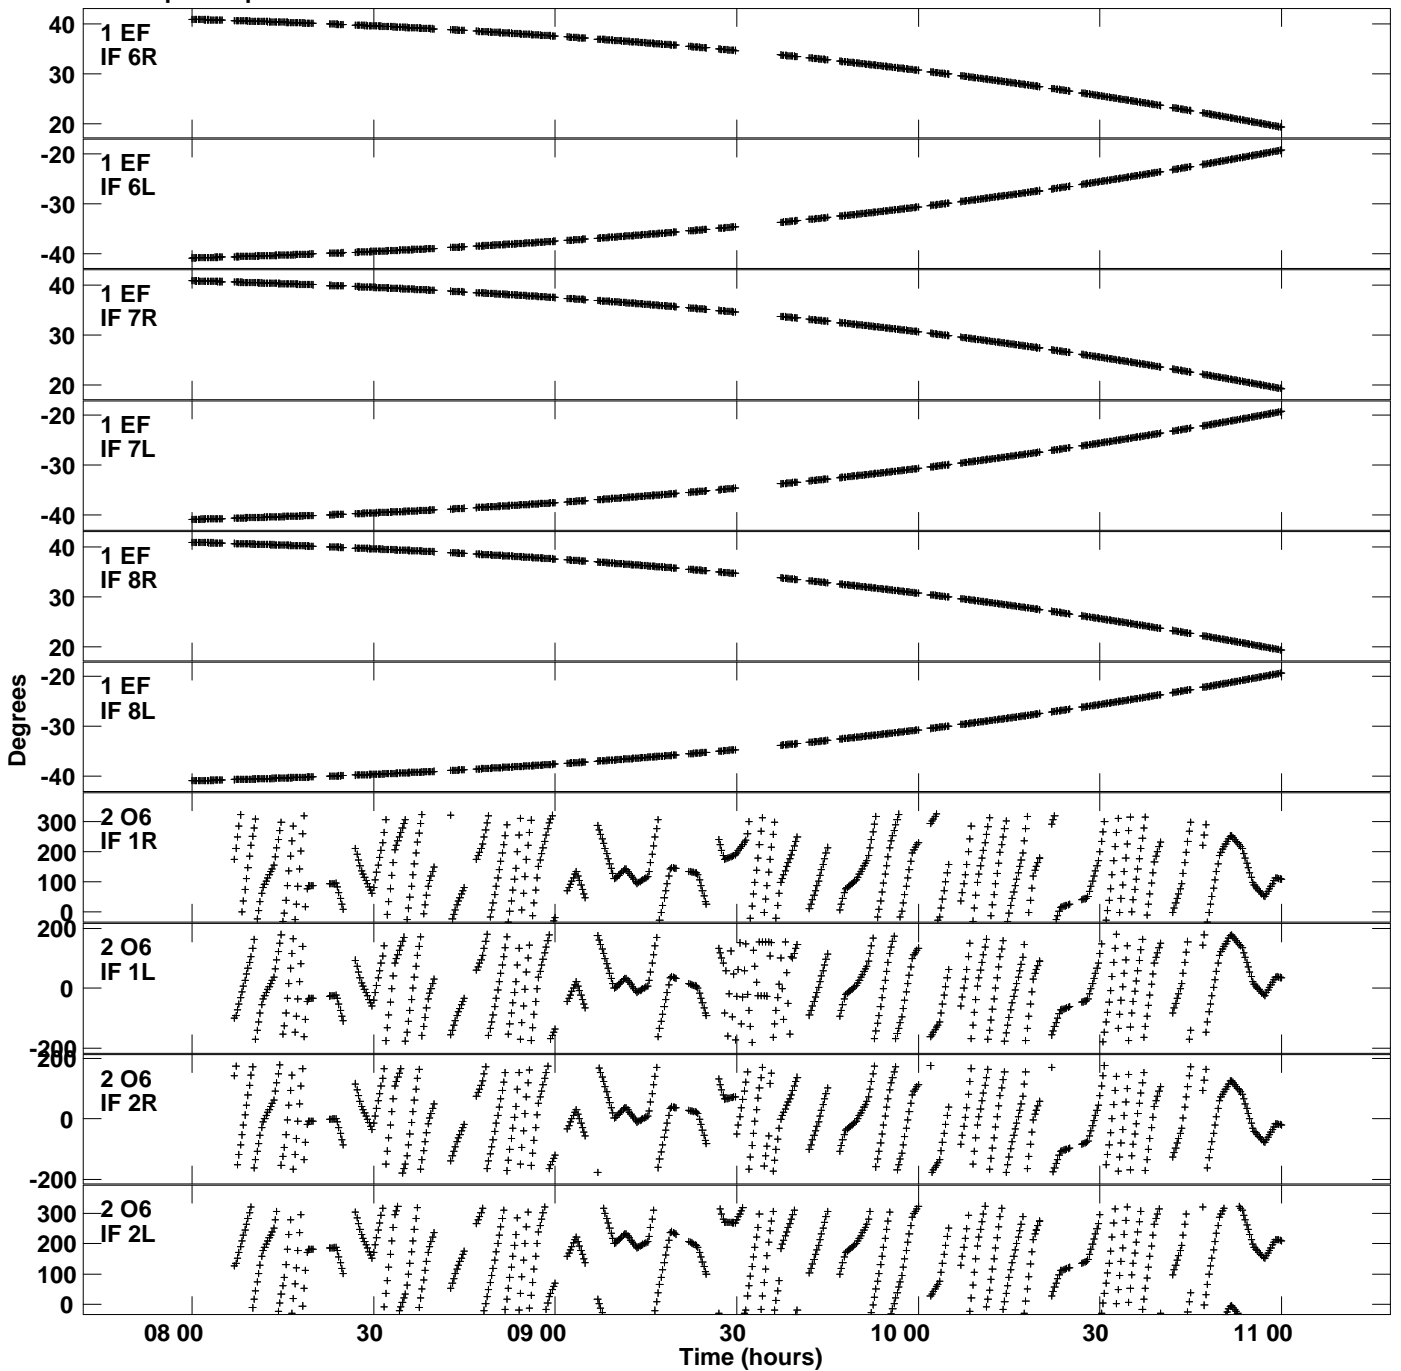

Plot file version 1 created 02-APR-2020 16:14:33
Gain phs vs UTC time for N20Q1.UVDATA.1
CL 3 Rpol & Lpol IF 1 - 8

Plot file version 2 created 02-APR-2020 16:14:33
Gain phs vs UTC time for N20Q1.UVDATA.1
CL 3 Rpol & Lpol IF 1 - 8

Plot file version 3 created 02-APR-2020 16:14:33
Gain phs vs UTC time for N20Q1.UVDATA.1
CL 3 Rpol & Lpol IF 1 - 8

Plot file version 4 created 02-APR-2020 16:14:33
Gain phs vs UTC time for N20Q1.UVDATA.1
CL 3 Rpol & Lpol IF 1 - 8

Plot file version 5 created 02-APR-2020 16:14:33
Gain phs vs UTC time for N20Q1.UVDATA.1
CL 3 Rpol & Lpol IF 1 - 8