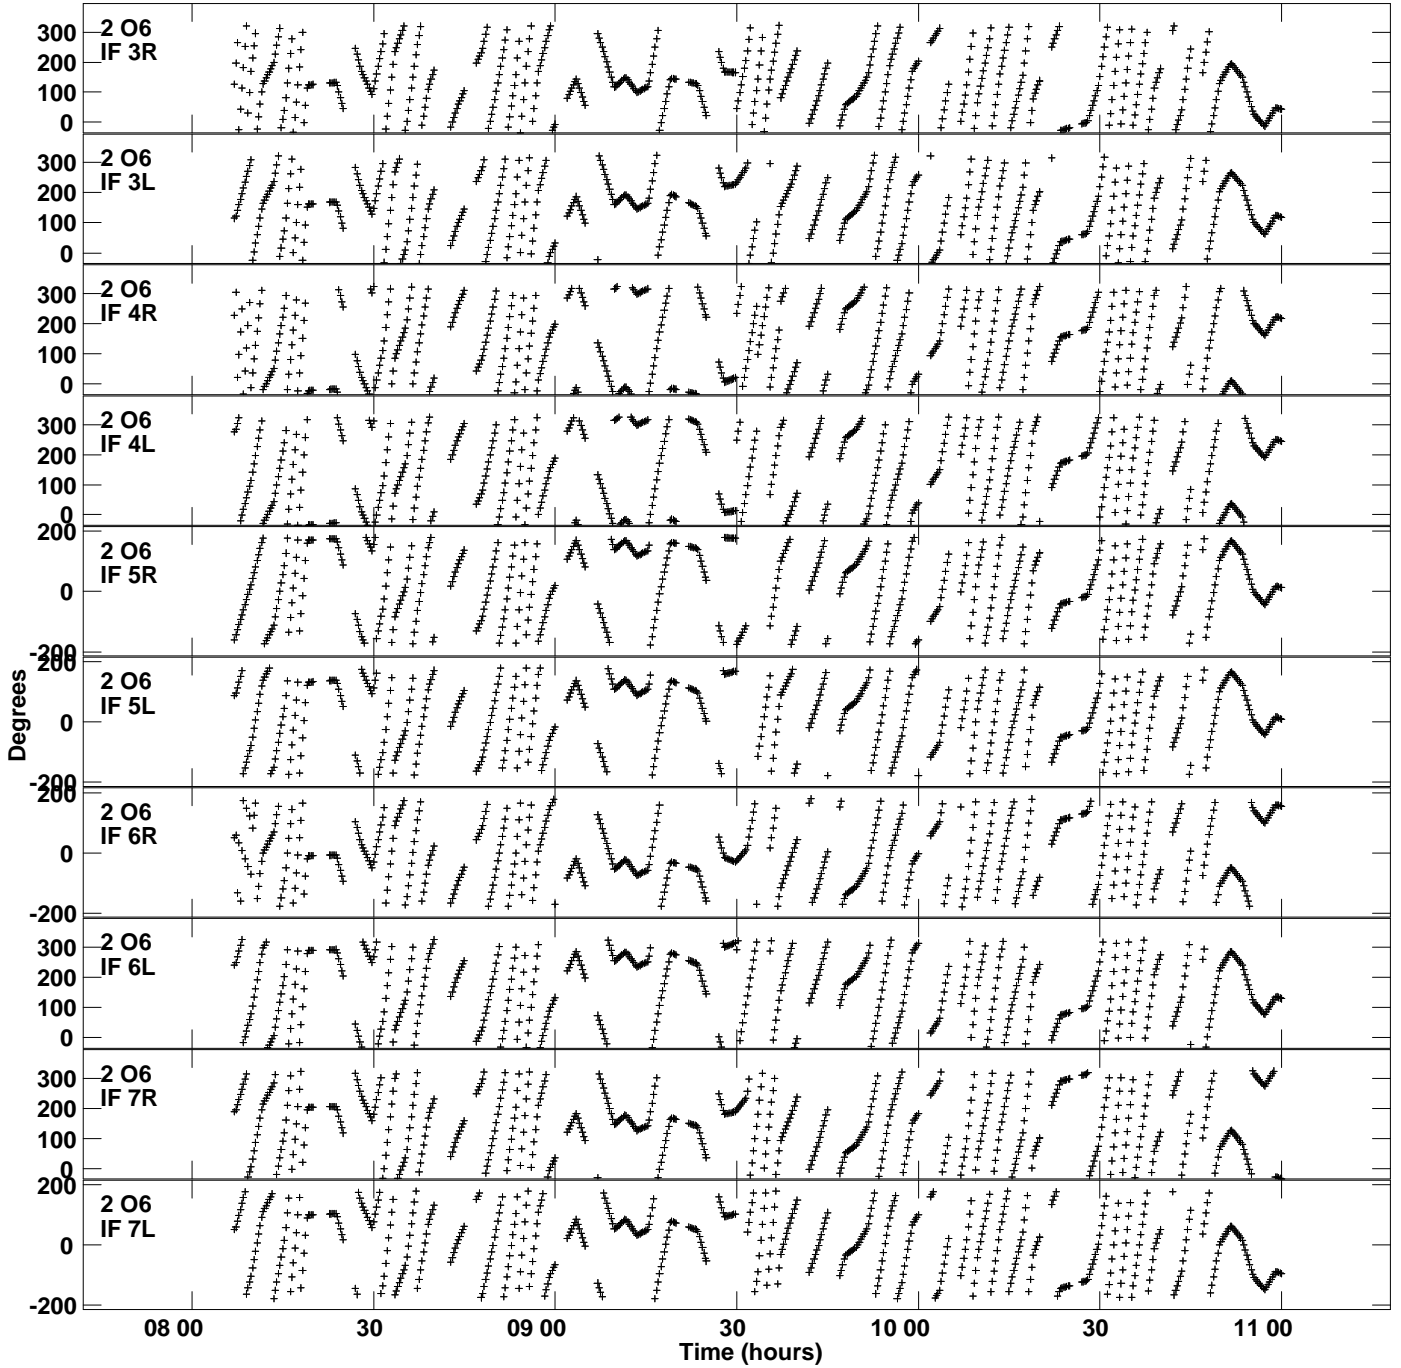

Plot file version 1 created 02-APR-2020 16:14:33
Gain phs vs UTC time for N20Q1.UVDATA.1
CL 3 Rpol & Lpol IF 1 - 8

Plot file version 2 created 02-APR-2020 16:14:33
Gain phs vs UTC time for N20Q1.UVDATA.1
CL 3 Rpol & Lpol IF 1 - 8

Plot file version 3 created 02-APR-2020 16:14:33
Gain phs vs UTC time for N20Q1.UVDATA.1
CL 3 Rpol & Lpol IF 1 - 8

Plot file version 4 created 02-APR-2020 16:14:33
Gain phs vs UTC time for N20Q1.UVDATA.1
CL 3 Rpol & Lpol IF 1 - 8

Plot file version 5 created 02-APR-2020 16:14:33
Gain phs vs UTC time for N20Q1.UVDATA.1
CL 3 Rpol & Lpol IF 1 - 8