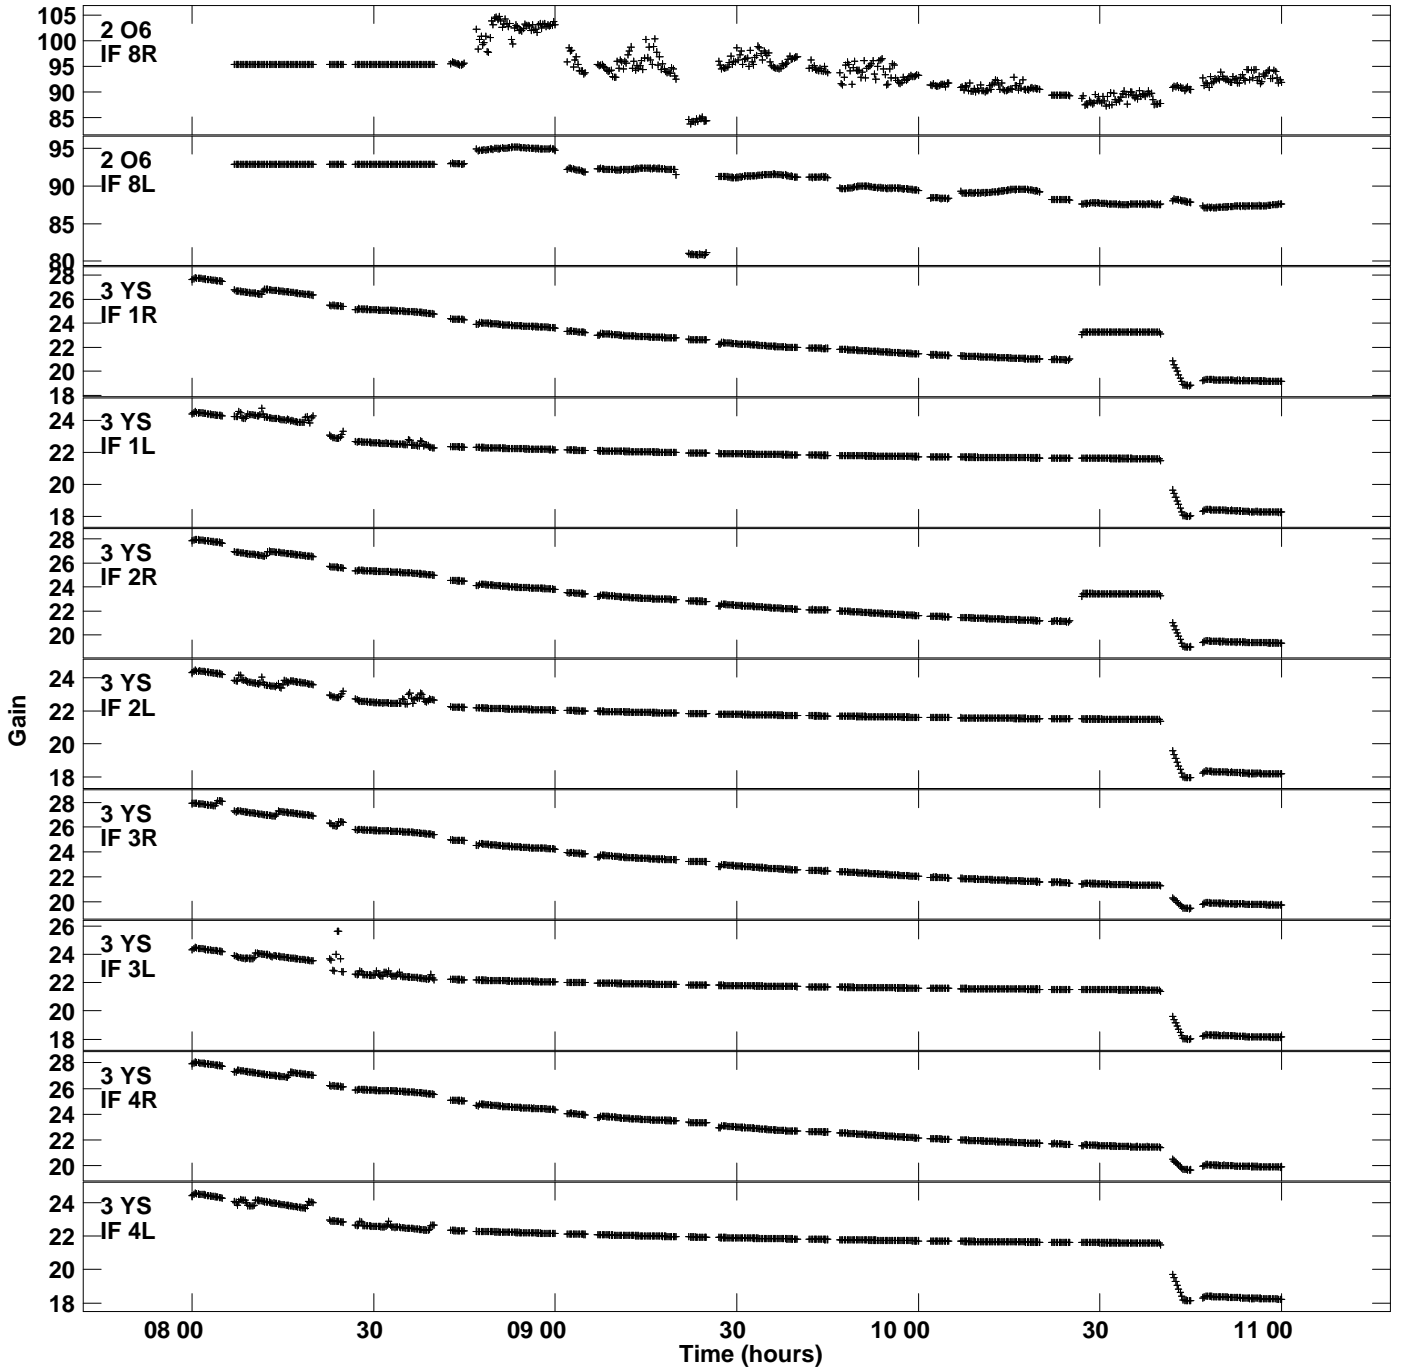

Plot file version 1 created 02-APR-2020 16:06:24  
Gain amp vs UTC time for N20Q1.UVDATA.1  
CL 2 Rpol & Lpol IF 1 - 8

Plot file version 2 created 02-APR-2020 16:06:24  
Gain amp vs UTC time for N20Q1.UVDATA.1  
CL 2 Rpol & Lpol IF 1 - 8

Plot file version 3 created 02-APR-2020 16:06:24  
Gain amp vs UTC time for N20Q1.UVDATA.1  
CL 2 Rpol & Lpol IF 1 - 8

Plot file version 4 created 02-APR-2020 16:06:24  
Gain amp vs UTC time for N20Q1.UVDATA.1  
CL 2 Rpol & Lpol IF 1 - 8

Plot file version 5 created 02-APR-2020 16:06:24  
Gain amp vs UTC time for N20Q1.UVDATA.1  
CL 2 Rpol & Lpol IF 1 - 8