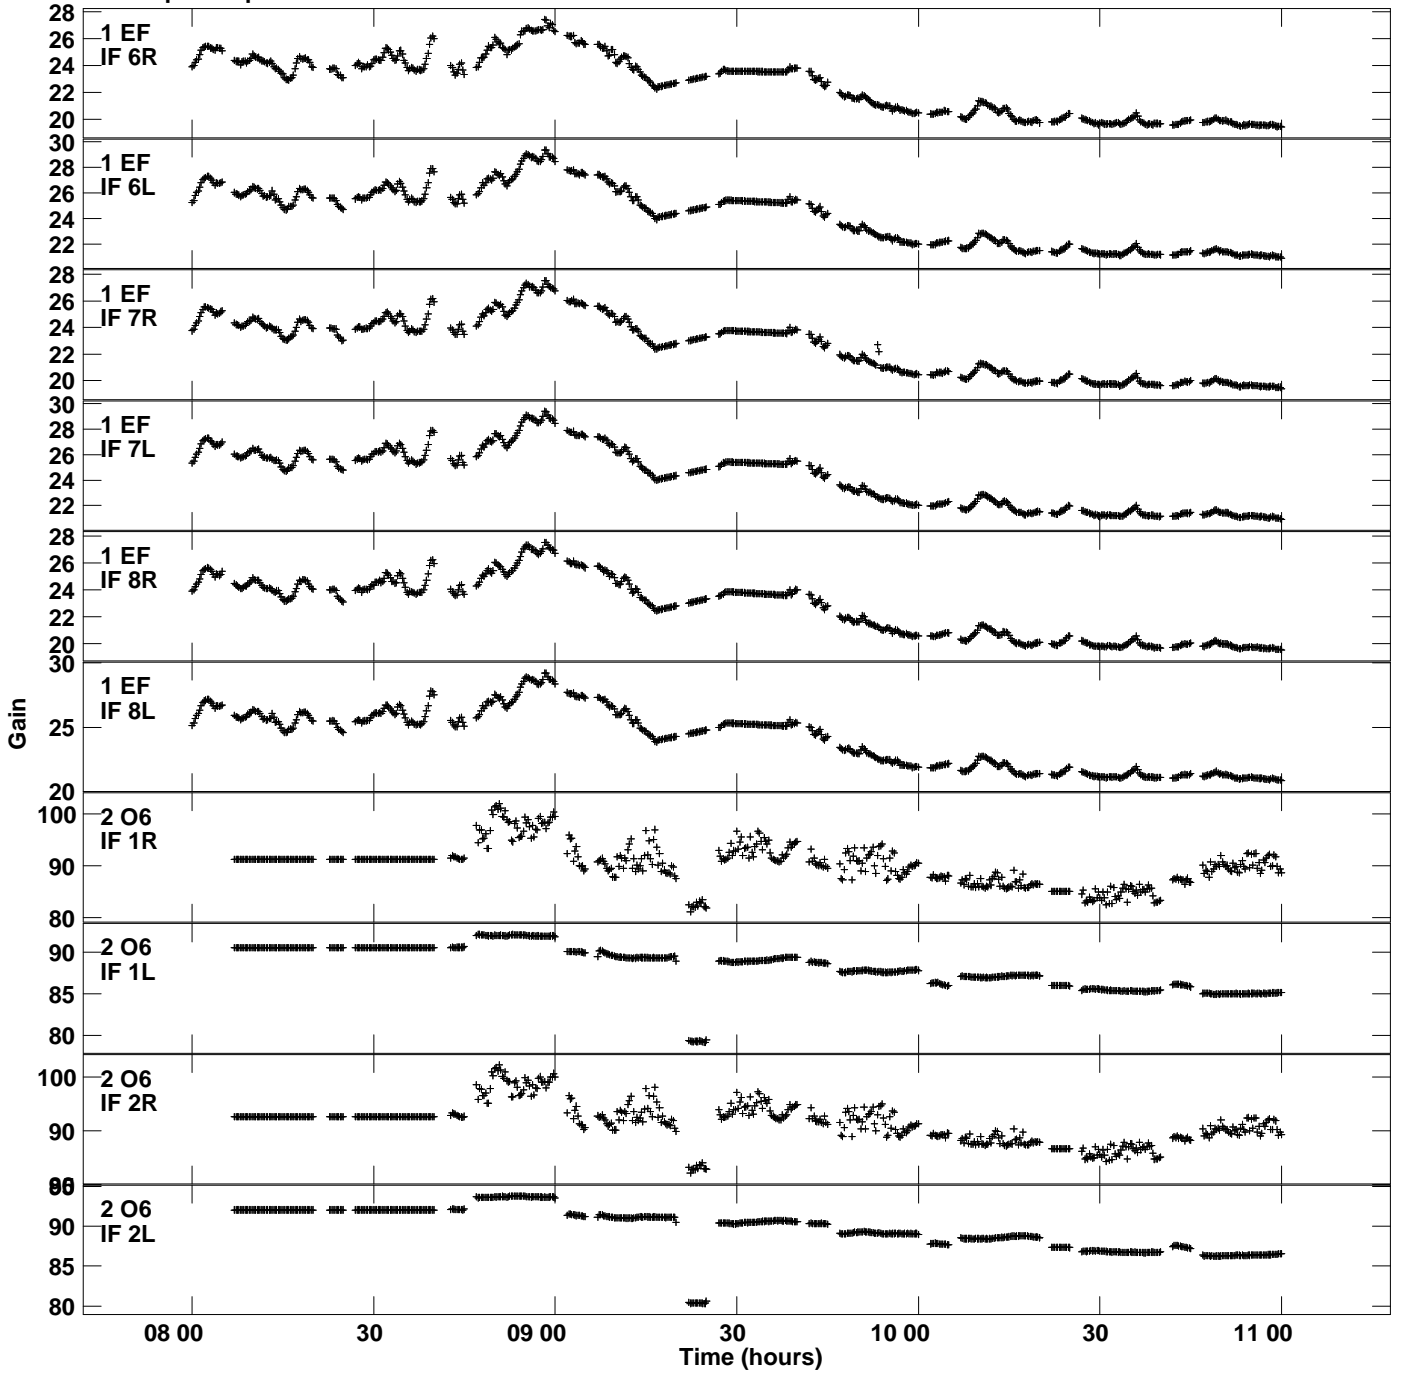

Plot file version 1 created 02-APR-2020 16:06:24  
Gain amp vs UTC time for N20Q1.UVDATA.1  
CL 2 Rpol & Lpol IF 1 - 8

Plot file version 2 created 02-APR-2020 16:06:24  
Gain amp vs UTC time for N20Q1.UVDATA.1  
CL 2 Rpol & Lpol IF 1 - 8

Plot file version 3 created 02-APR-2020 16:06:24  
Gain amp vs UTC time for N20Q1.UVDATA.1  
CL 2 Rpol & Lpol IF 1 - 8

Plot file version 4 created 02-APR-2020 16:06:24  
Gain amp vs UTC time for N20Q1.UVDATA.1  
CL 2 Rpol & Lpol IF 1 - 8

Plot file version 5 created 02-APR-2020 16:06:24  
Gain amp vs UTC time for N20Q1.UVDATA.1  
CL 2 Rpol & Lpol IF 1 - 8