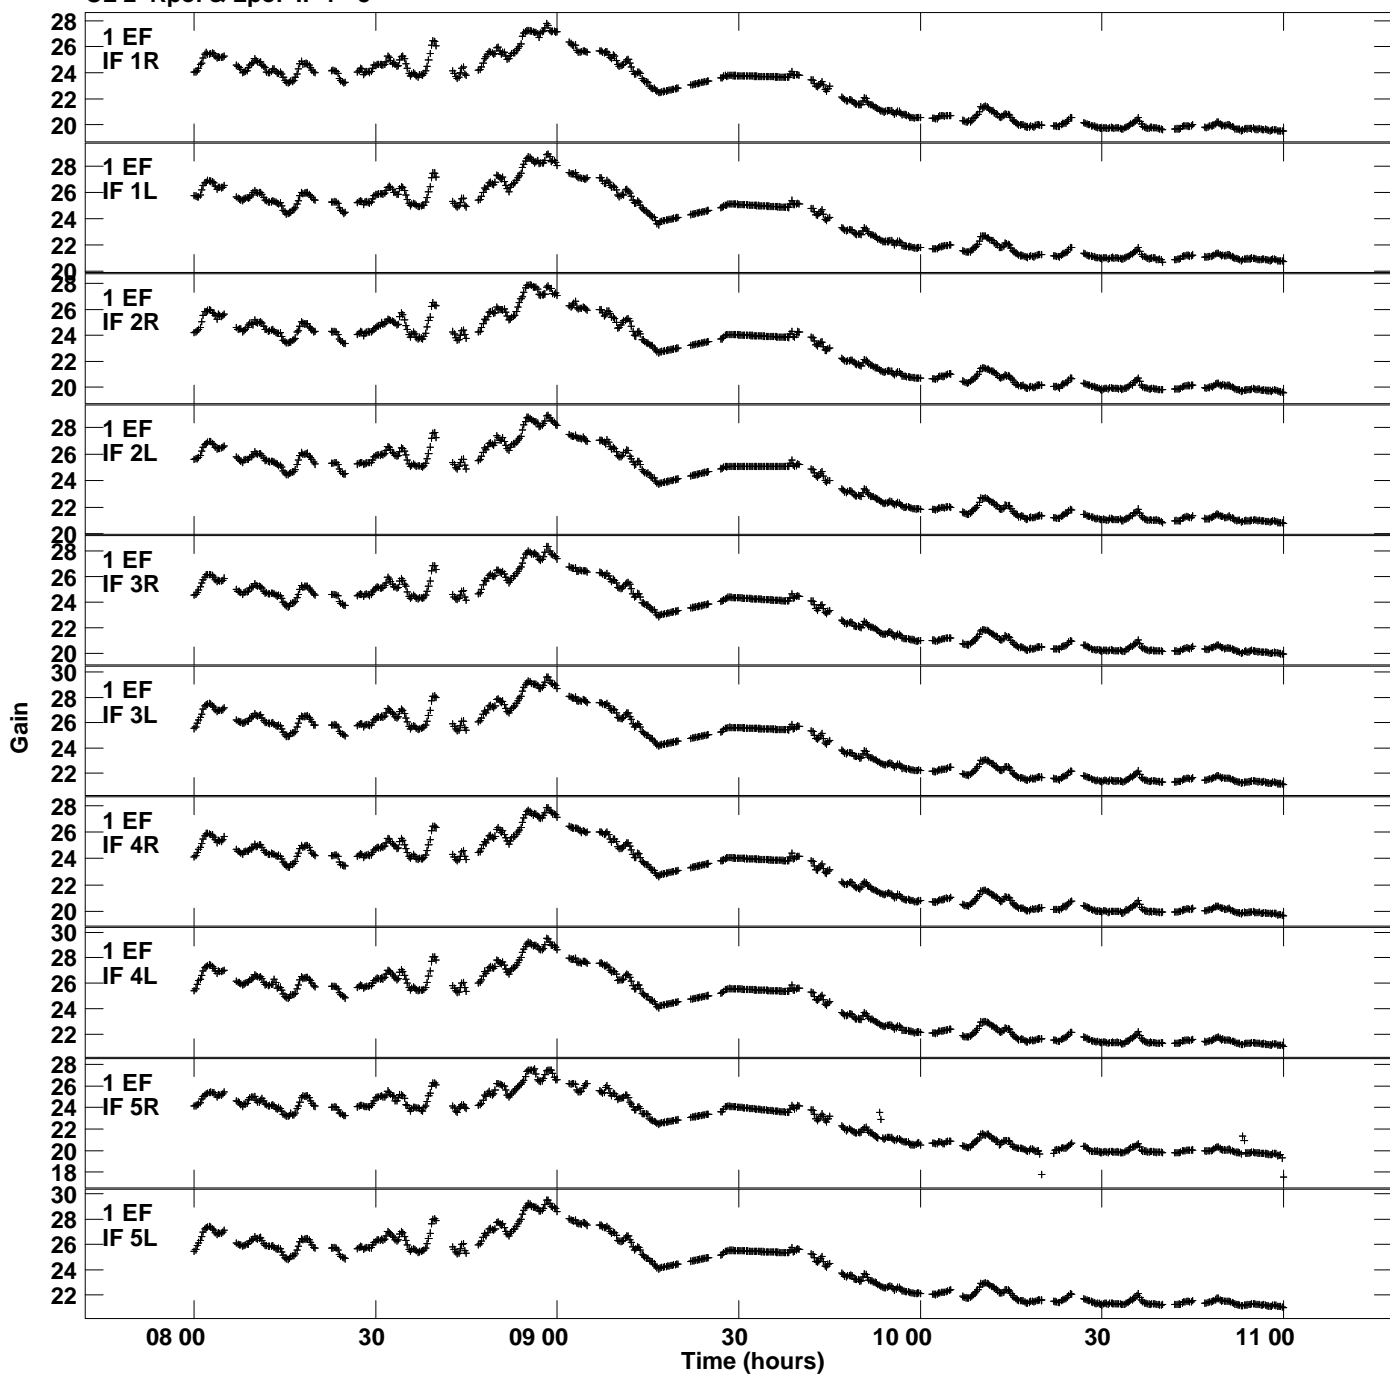

Plot file version 1 created 02-APR-2020 16:06:24  
Gain amp vs UTC time for N20Q1.UVDATA.1  
CL 2 Rpol & Lpol IF 1 - 8

Plot file version 2 created 02-APR-2020 16:06:24  
Gain amp vs UTC time for N20Q1.UVDATA.1  
CL 2 Rpol & Lpol IF 1 - 8

Plot file version 3 created 02-APR-2020 16:06:24  
Gain amp vs UTC time for N20Q1.UVDATA.1  
CL 2 Rpol & Lpol IF 1 - 8

Plot file version 4 created 02-APR-2020 16:06:24  
Gain amp vs UTC time for N20Q1.UVDATA.1  
CL 2 Rpol & Lpol IF 1 - 8

Plot file version 5 created 02-APR-2020 16:06:24  
Gain amp vs UTC time for N20Q1.UVDATA.1  
CL 2 Rpol & Lpol IF 1 - 8