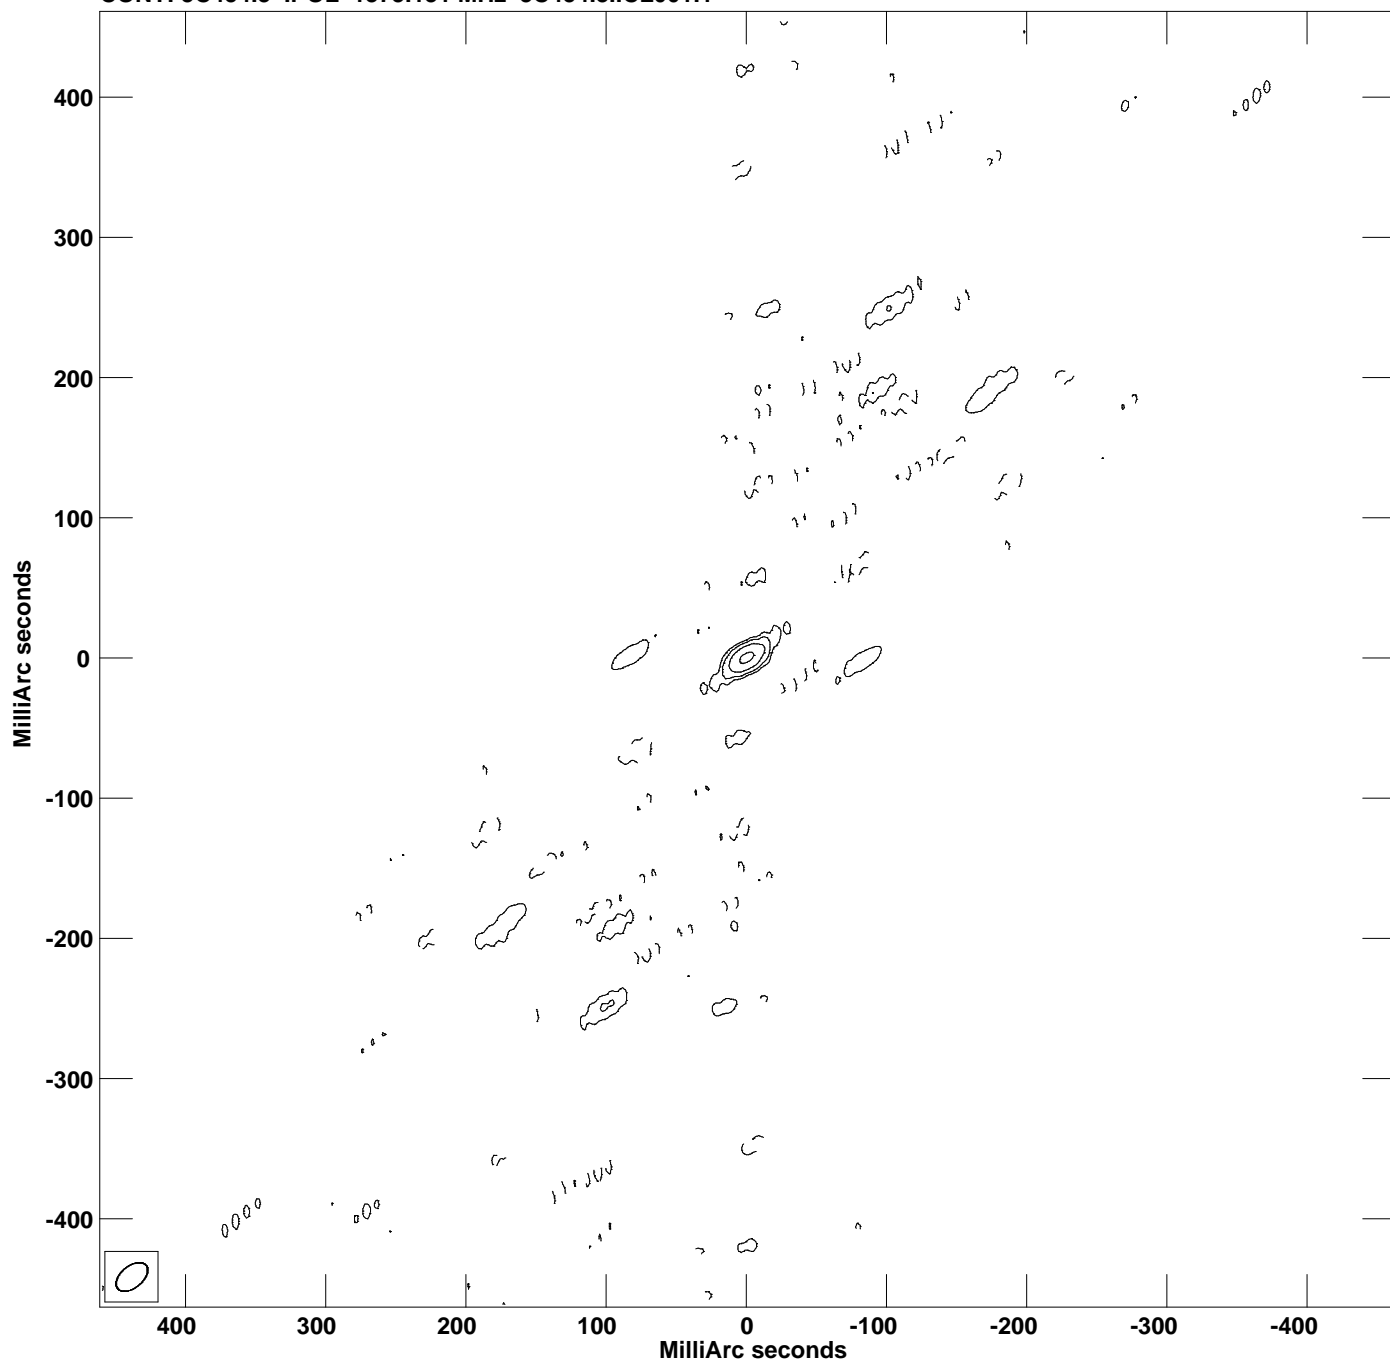

PLot file version 1 created 15-DEC-2021 14:45:39  
CONT: 3C454.3 IPOL 1373.131 MHz 3C454.3.ICL001.1

Center at RA 22 53 57.7479385 DEC 16 08 53.560908  
Cont peak brightness = 5.6175E+00 JY/BEAM  
Levs = 5.618E-02 \* (-11.1, 11.05, 22.10, 44.20, 88.40)