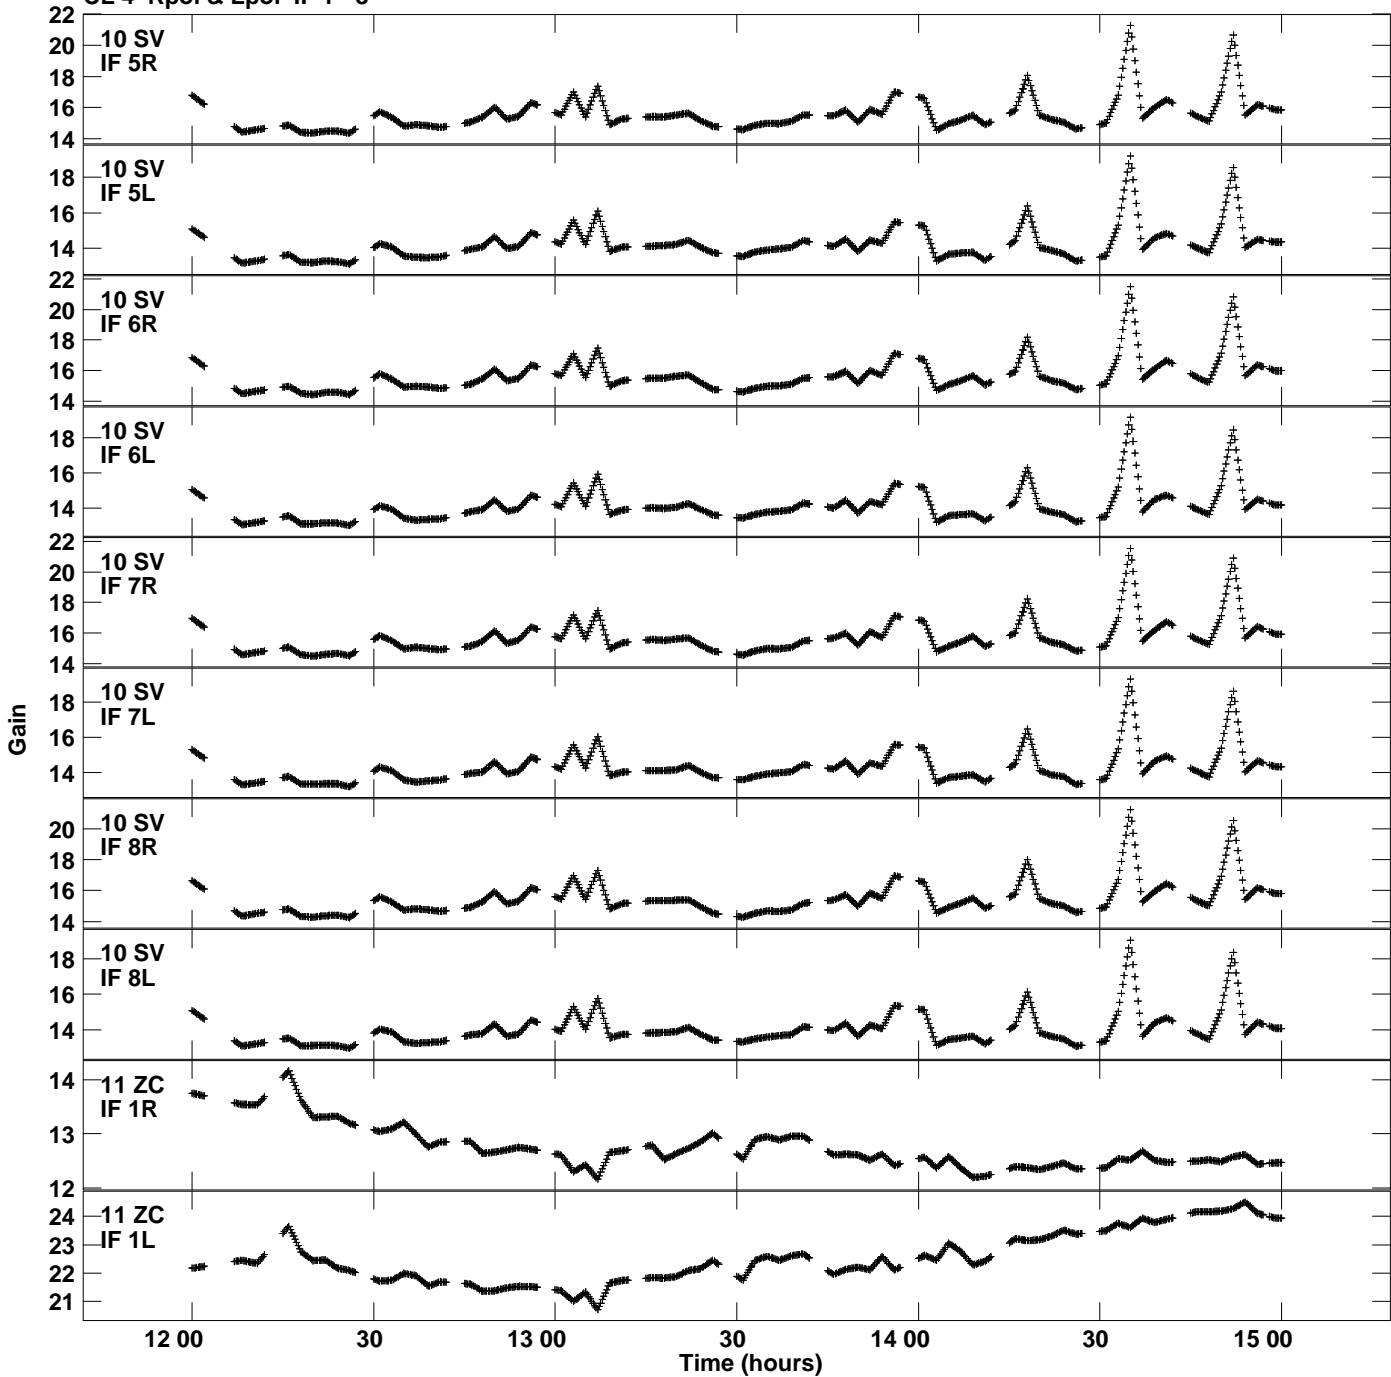

Plot file version 13 created 16-APR-2021 14:03:01
Gain amp vs UTC time for N21X1.TMP.1
CL 4 Rpol & Lpol IF 1 - 8