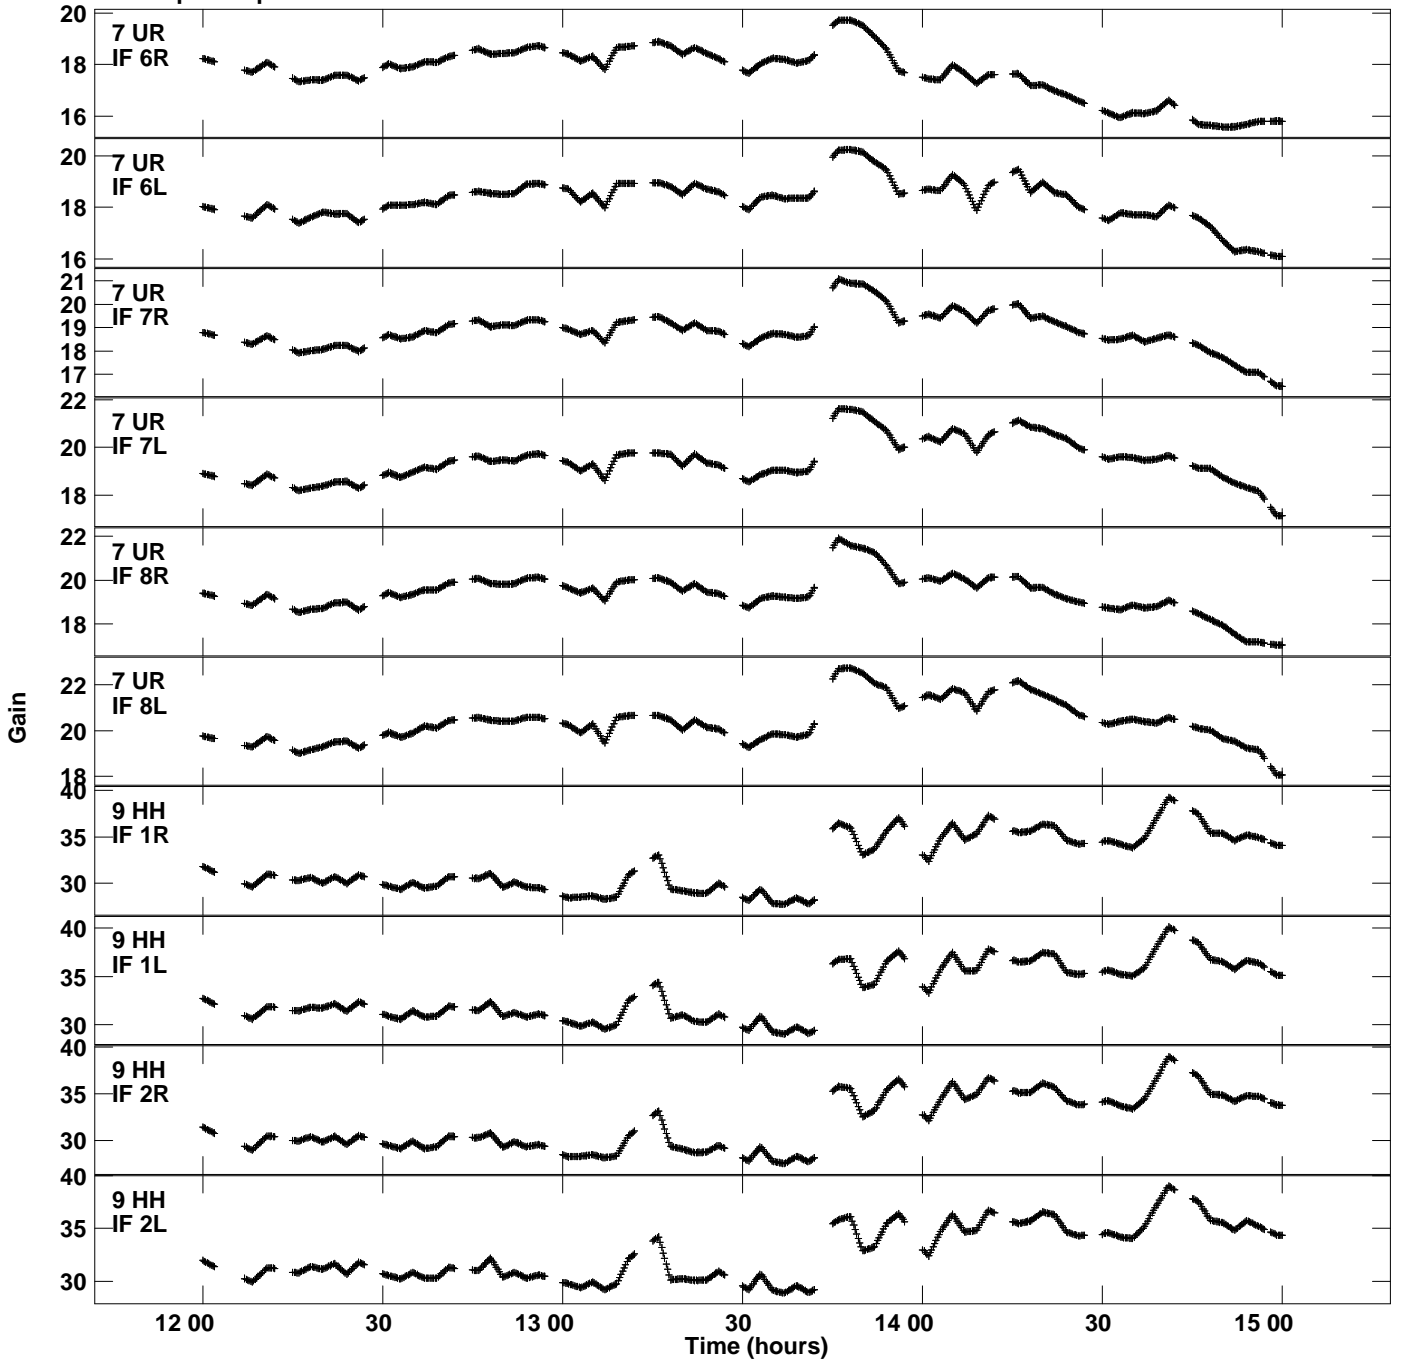

Plot file version 10 created 16-APR-2021 14:03:01
Gain amp vs UTC time for N21X1.TMP.1
CL 4 Rpol & Lpol IF 1 - 8