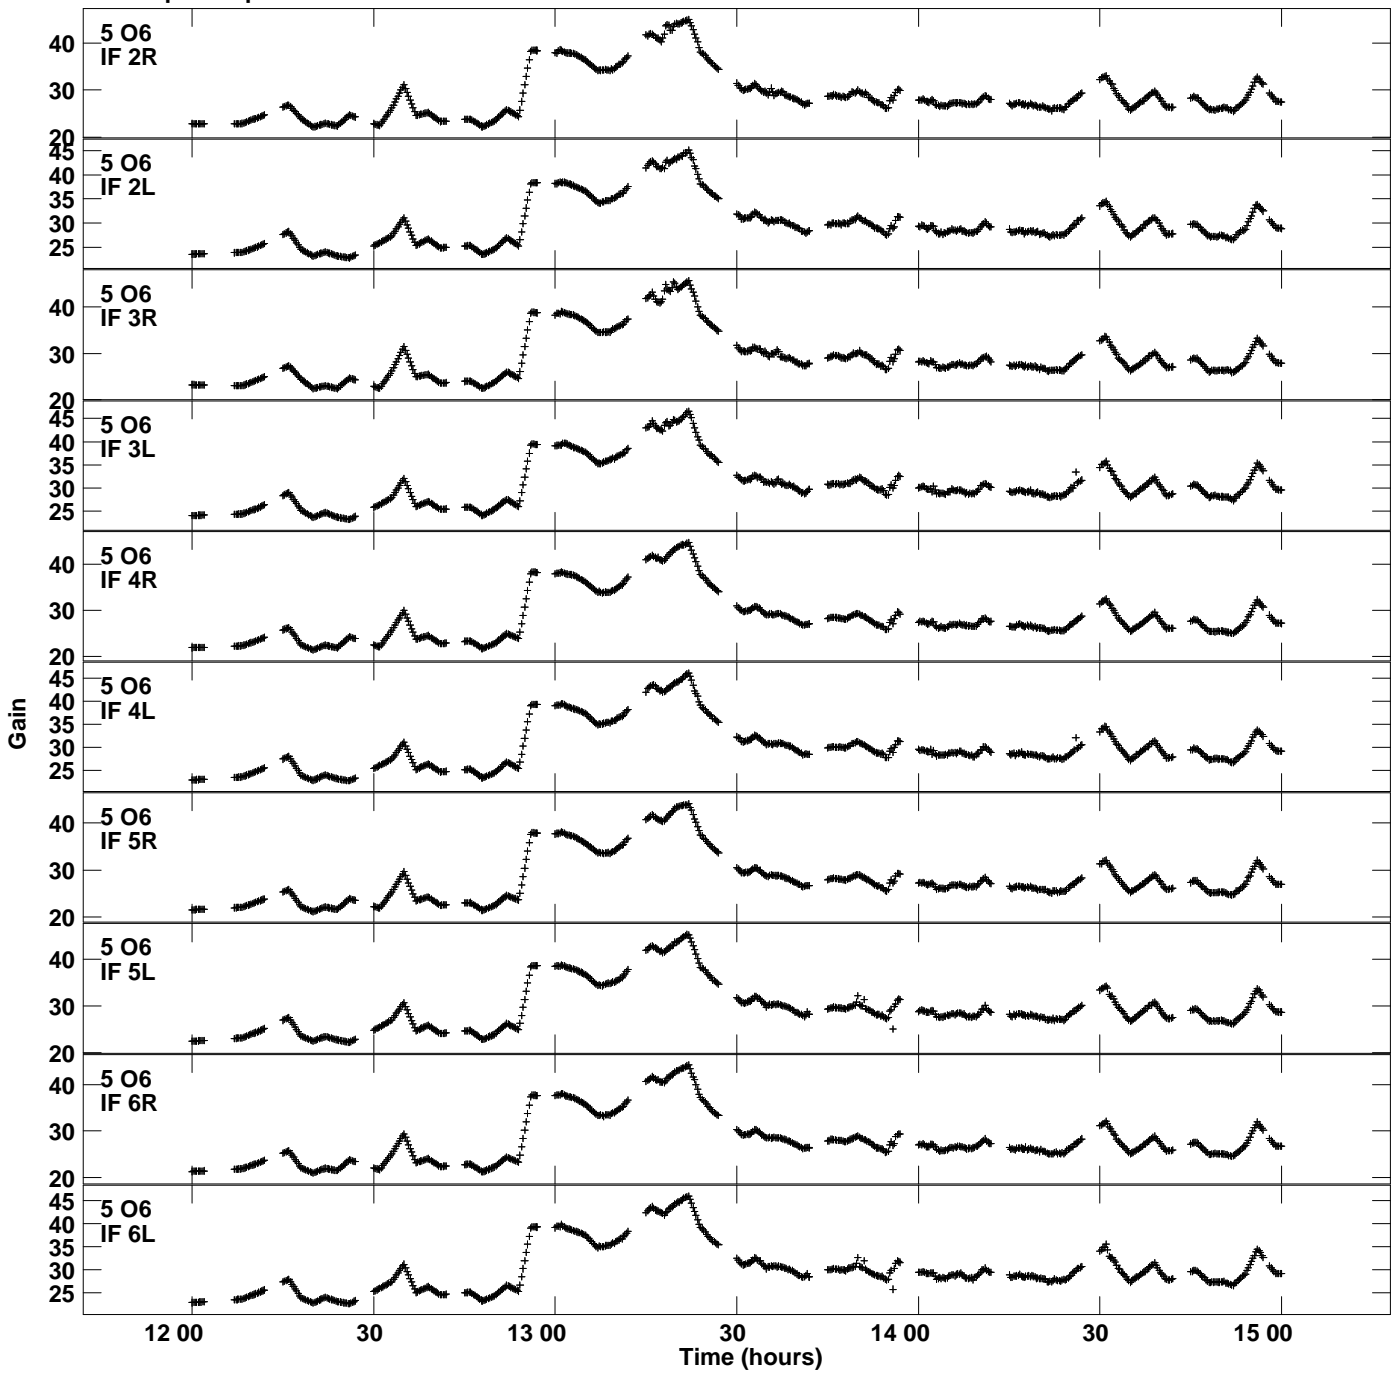

Plot file version 1 created 16-APR-2021 14:03:01
Gain amp vs UTC time for N21X1.TMP.1
CL 4 Rpol & Lpol IF 1 - 8

Plot file version 2 created 16-APR-2021 14:03:01
Gain amp vs UTC time for N21X1.TMP.1
CL 4 Rpol & Lpol IF 1 - 8

Plot file version 3 created 16-APR-2021 14:03:01
Gain amp vs UTC time for N21X1.TMP.1
CL 4 Rpol & Lpol IF 1 - 8

Plot file version 4 created 16-APR-2021 14:03:01
Gain amp vs UTC time for N21X1.TMP.1
CL 4 Rpol & Lpol IF 1 - 8

Plot file version 5 created 16-APR-2021 14:03:01
Gain amp vs UTC time for N21X1.TMP.1
CL 4 Rpol & Lpol IF 1 - 8

Plot file version 6 created 16-APR-2021 14:03:01
Gain amp vs UTC time for N21X1.TMP.1
CL 4 Rpol & Lpol IF 1 - 8

Plot file version 7 created 16-APR-2021 14:03:01
Gain amp vs UTC time for N21X1.TMP.1
CL 4 Rpol & Lpol IF 1 - 8

Plot file version 8 created 16-APR-2021 14:03:01
Gain amp vs UTC time for N21X1.TMP.1
CL 4 Rpol & Lpol IF 1 - 8