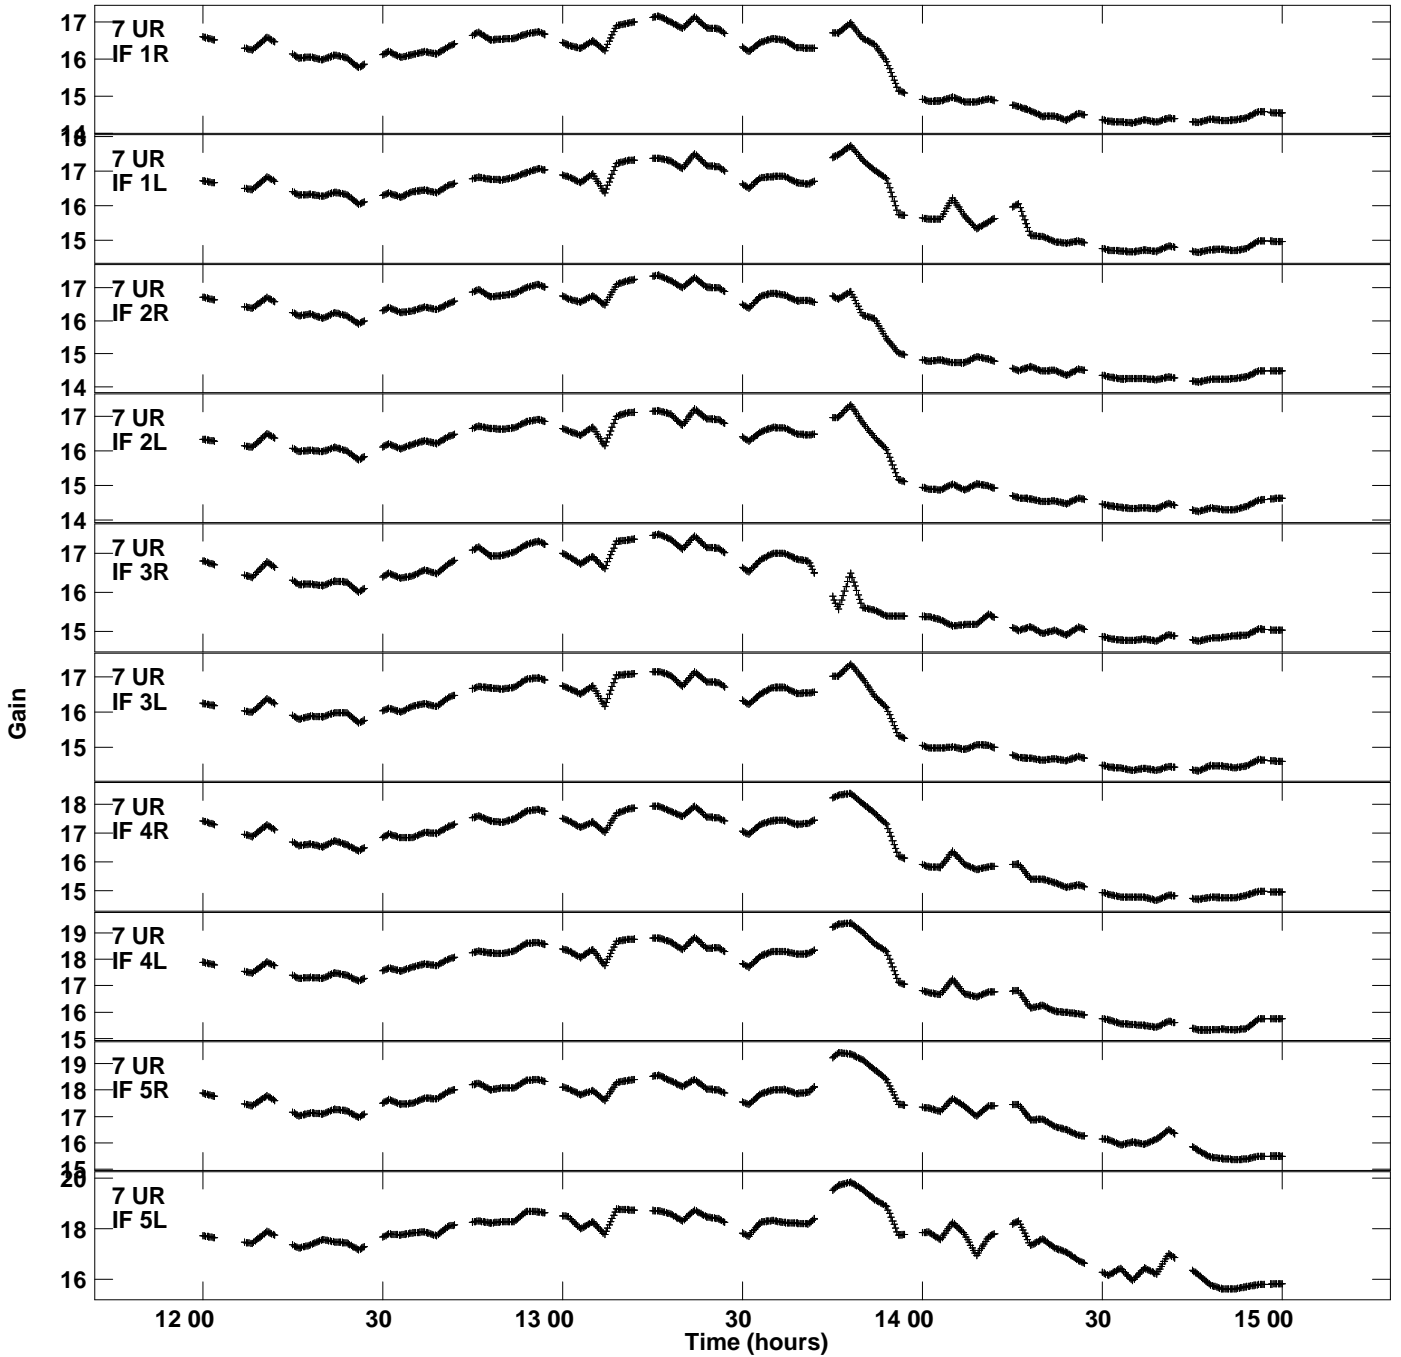

Plot file version 9 created 16-APR-2021 14:03:01
Gain amp vs UTC time for N21X1.TMP.1
CL 4 Rpol & Lpol IF 1 - 8