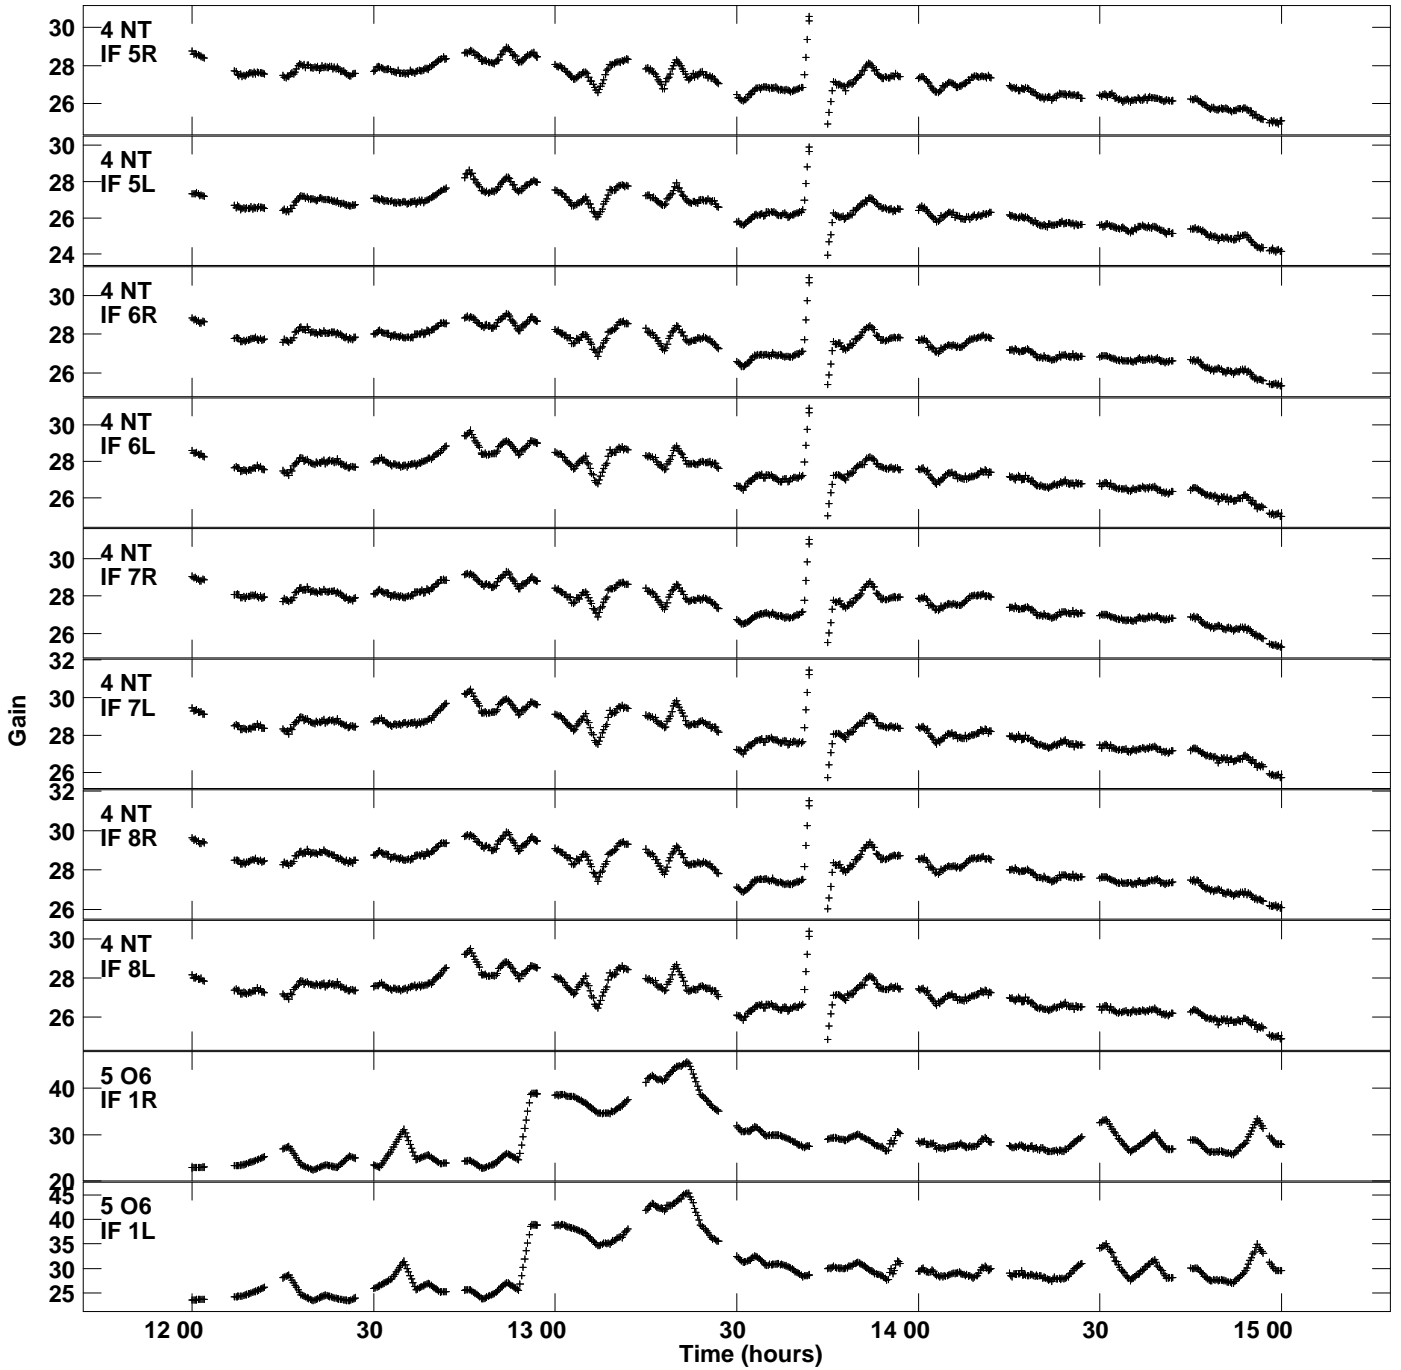

Plot file version 1 created 16-APR-2021 14:03:01
Gain amp vs UTC time for N21X1.TMP.1
CL 4 Rpol & Lpol IF 1 - 8

Plot file version 2 created 16-APR-2021 14:03:01
Gain amp vs UTC time for N21X1.TMP.1
CL 4 Rpol & Lpol IF 1 - 8

Plot file version 3 created 16-APR-2021 14:03:01
Gain amp vs UTC time for N21X1.TMP.1
CL 4 Rpol & Lpol IF 1 - 8

Plot file version 4 created 16-APR-2021 14:03:01
Gain amp vs UTC time for N21X1.TMP.1
CL 4 Rpol & Lpol IF 1 - 8

Plot file version 5 created 16-APR-2021 14:03:01
Gain amp vs UTC time for N21X1.TMP.1
CL 4 Rpol & Lpol IF 1 - 8

Plot file version 6 created 16-APR-2021 14:03:01
Gain amp vs UTC time for N21X1.TMP.1
CL 4 Rpol & Lpol IF 1 - 8