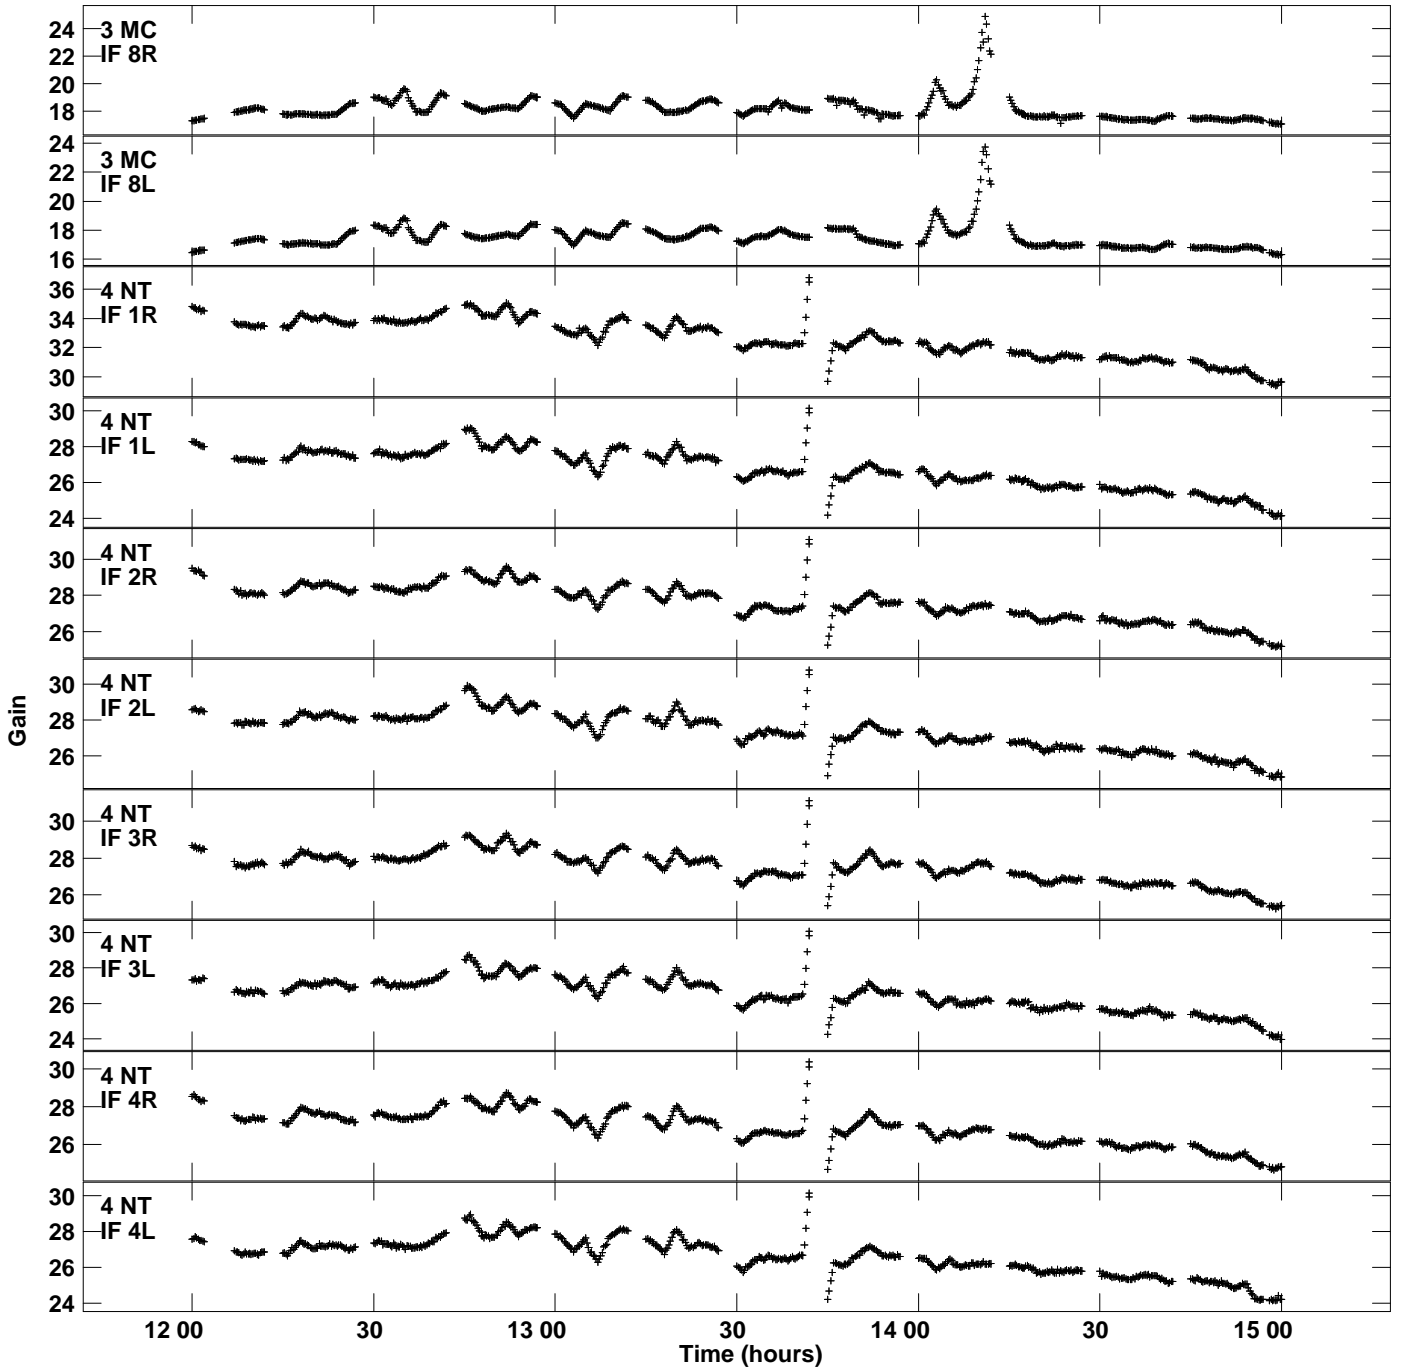

Plot file version 1 created 16-APR-2021 14:03:01
Gain amp vs UTC time for N21X1.TMP.1
CL 4 Rpol & Lpol IF 1 - 8

Plot file version 2 created 16-APR-2021 14:03:01
Gain amp vs UTC time for N21X1.TMP.1
CL 4 Rpol & Lpol IF 1 - 8

Plot file version 3 created 16-APR-2021 14:03:01
Gain amp vs UTC time for N21X1.TMP.1
CL 4 Rpol & Lpol IF 1 - 8

Plot file version 4 created 16-APR-2021 14:03:01
Gain amp vs UTC time for N21X1.TMP.1
CL 4 Rpol & Lpol IF 1 - 8

Plot file version 5 created 16-APR-2021 14:03:01
Gain amp vs UTC time for N21X1.TMP.1
CL 4 Rpol & Lpol IF 1 - 8

Plot file version 6 created 16-APR-2021 14:03:01
Gain amp vs UTC time for N21X1.TMP.1
CL 4 Rpol & Lpol IF 1 - 8

Plot file version 7 created 16-APR-2021 14:03:01
Gain amp vs UTC time for N21X1.TMP.1
CL 4 Rpol & Lpol IF 1 - 8

Plot file version 8 created 16-APR-2021 14:03:01
Gain amp vs UTC time for N21X1.TMP.1
CL 4 Rpol & Lpol IF 1 - 8