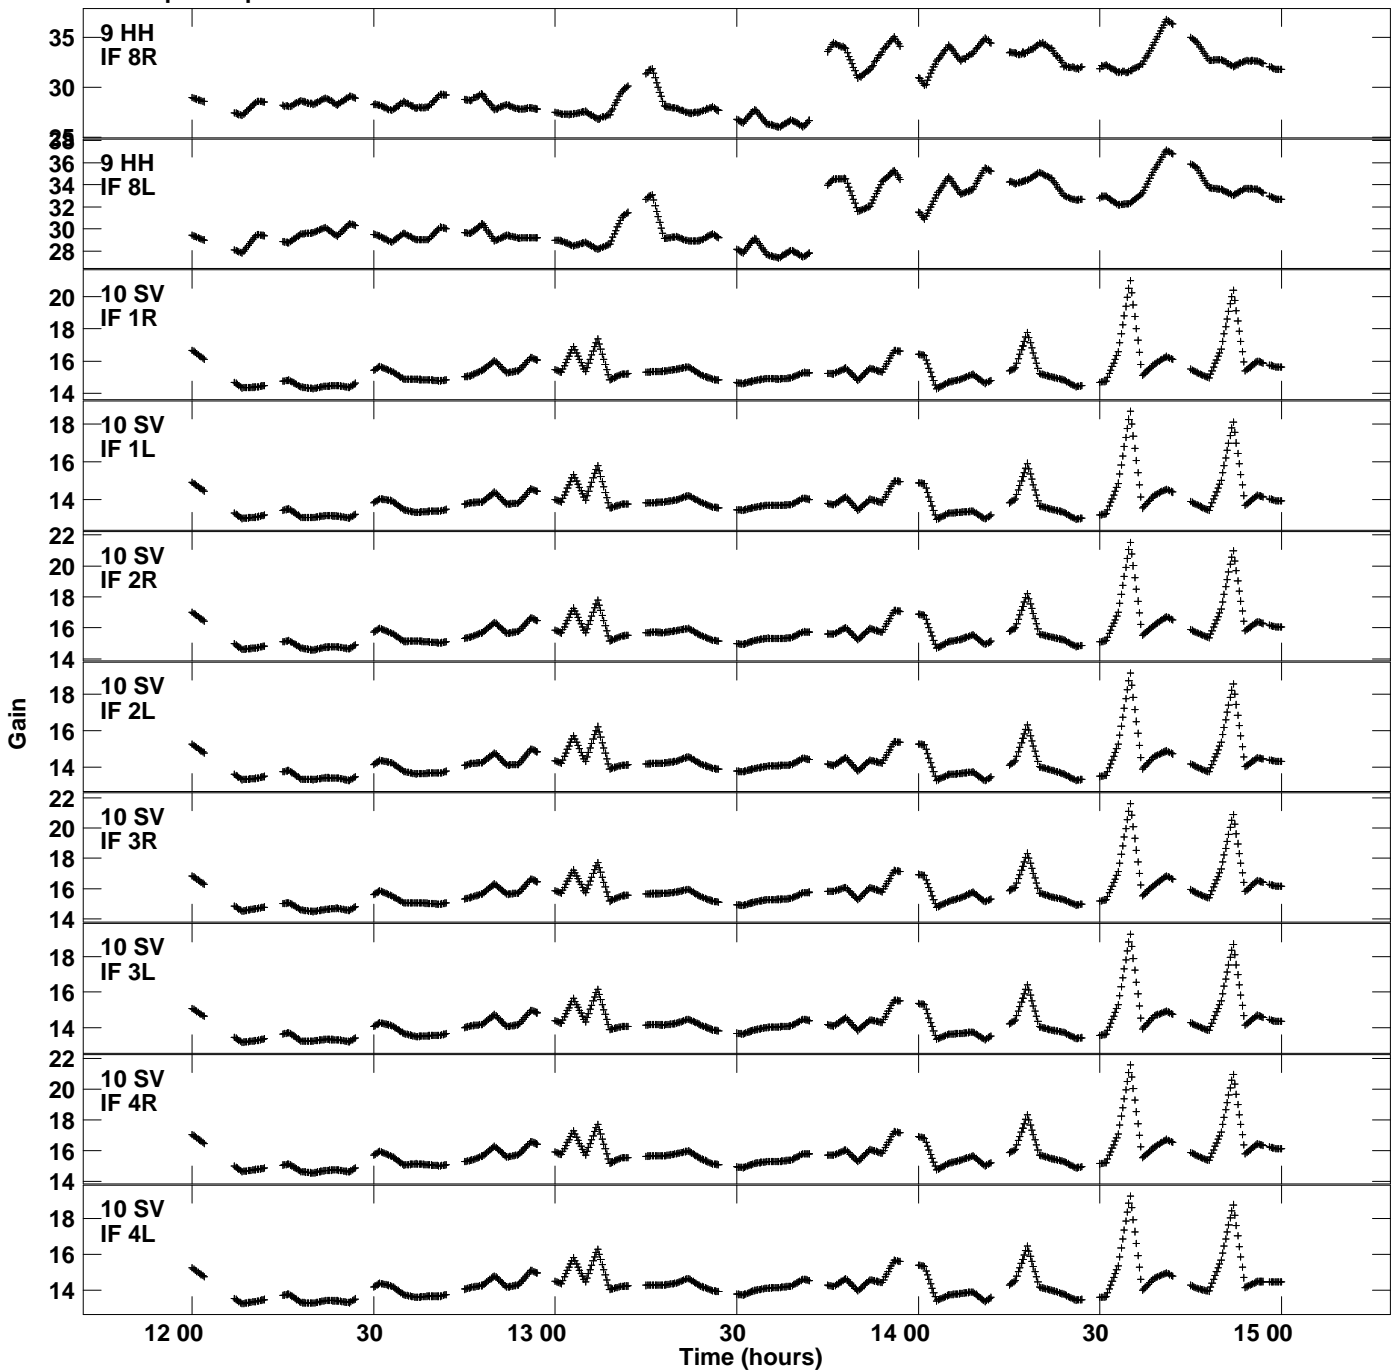

Plot file version 9 created 16-APR-2021 14:03:01
Gain amp vs UTC time for N21X1.TMP.1
CL 4 Rpol & Lpol IF 1 - 8

Plot file version 10 created 16-APR-2021 14:03:01
Gain amp vs UTC time for N21X1.TMP.1
CL 4 Rpol & Lpol IF 1 - 8

Plot file version 11 created 16-APR-2021 14:03:01
Gain amp vs UTC time for N21X1.TMP.1
CL 4 Rpol & Lpol IF 1 - 8

Plot file version 12 created 16-APR-2021 14:03:01
Gain amp vs UTC time for N21X1.TMP.1
CL 4 Rpol & Lpol IF 1 - 8