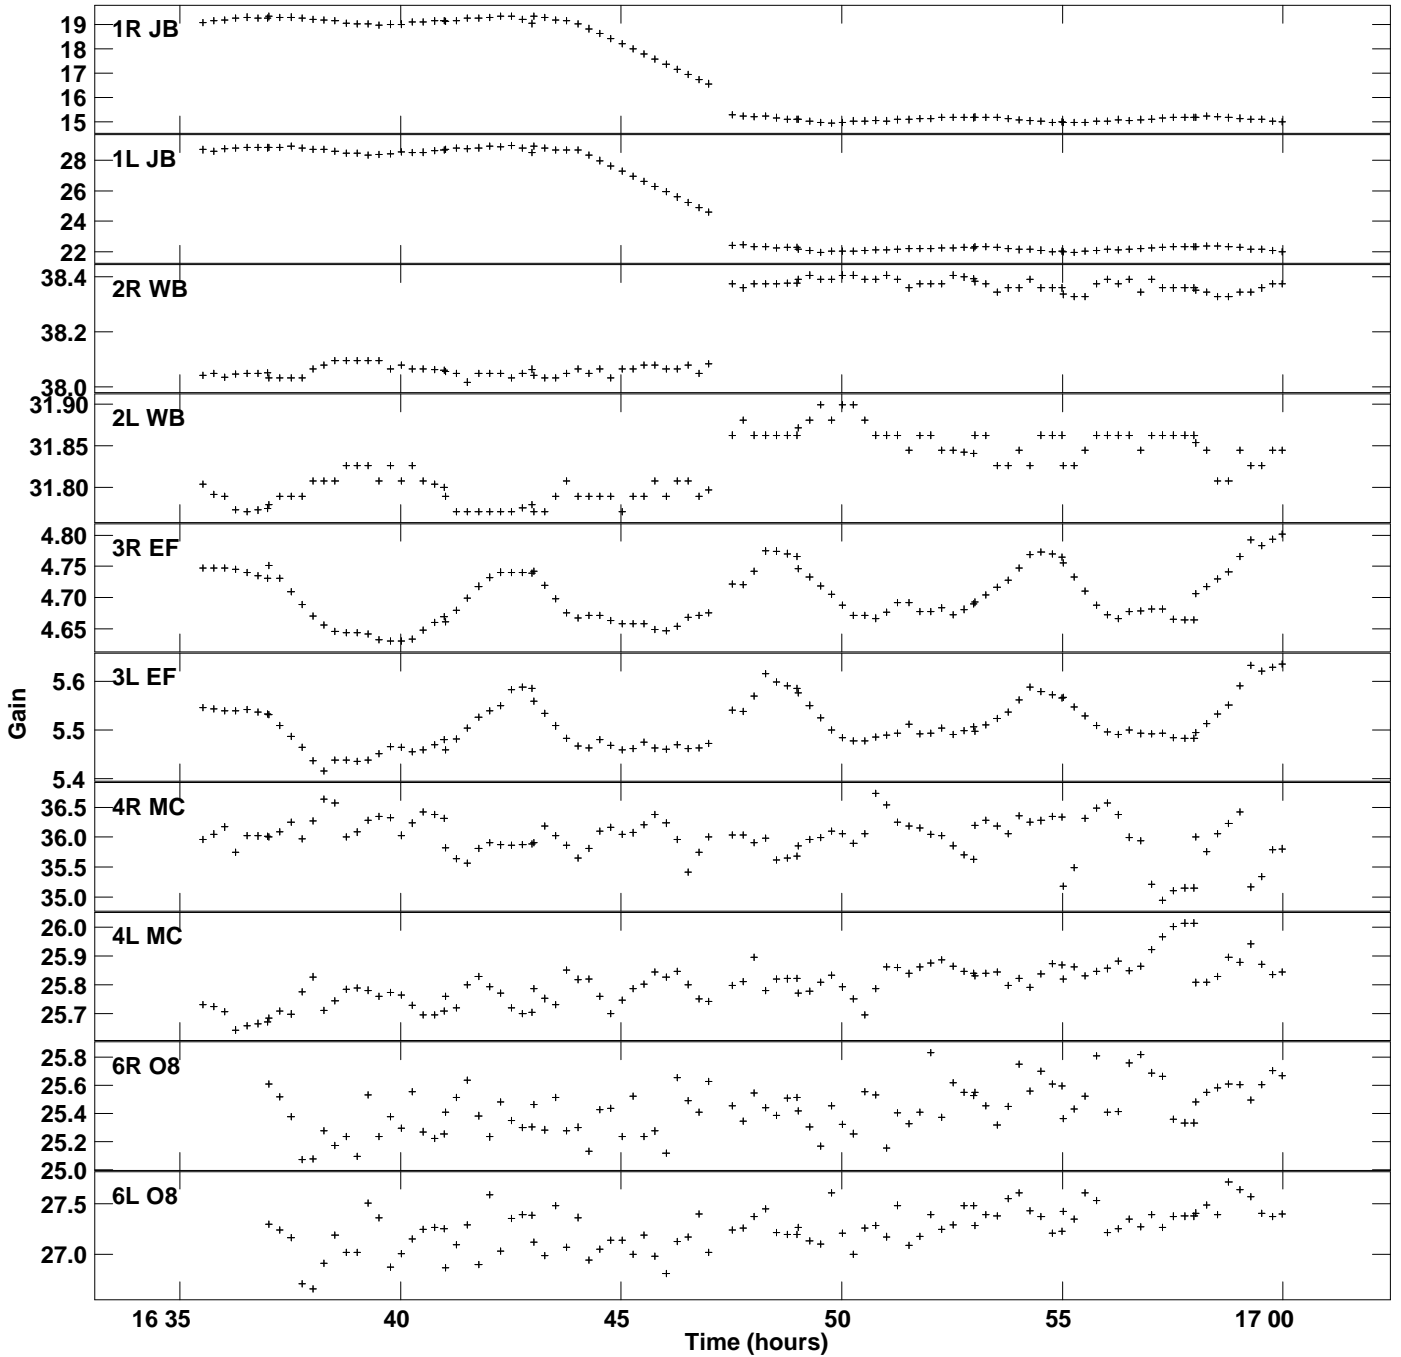

Plot file version 1 created 15-SEP-2023 15:00:53
Gain amp vs UTC time for N23M1_2.UVDATA.1
CL 2 Rpol & Lpol IF 1

Plot file version 2 created 15-SEP-2023 15:00:53
Gain amp vs UTC time for N23M1_2.UVDATA.1
CL 2 Rpol & Lpol IF 1