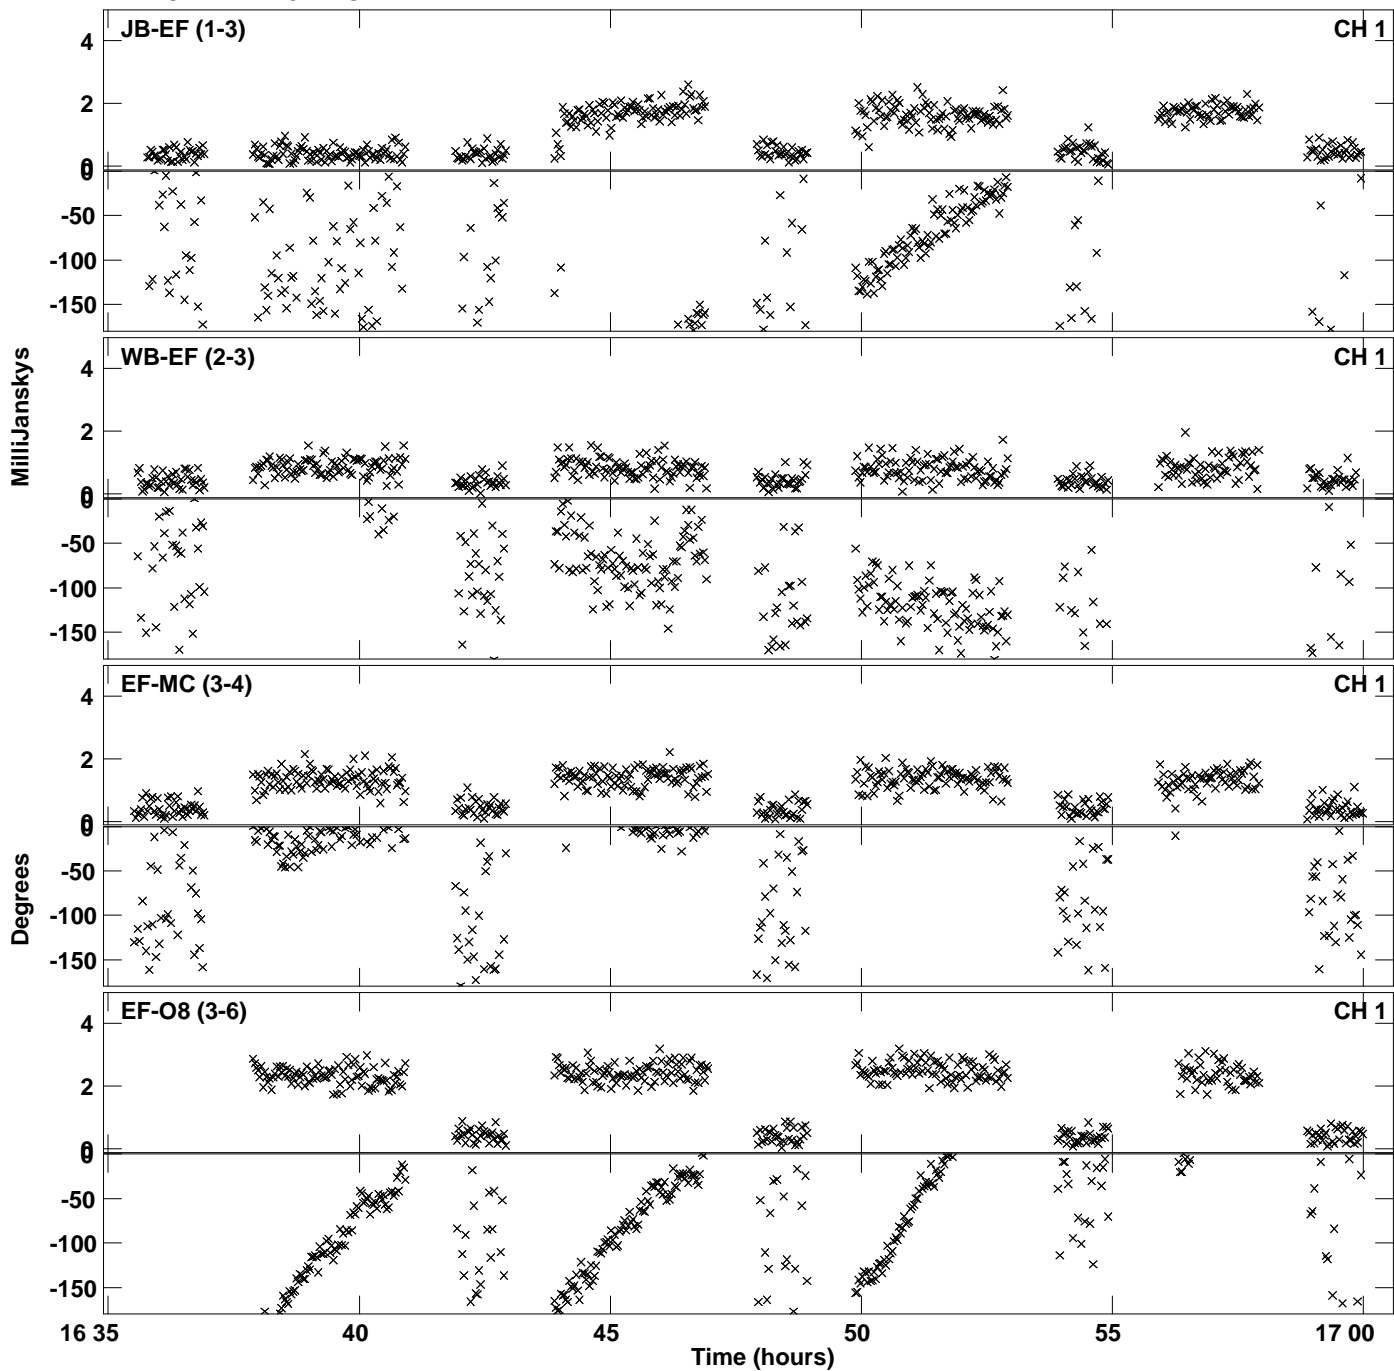

Plot file version 1 created 15-SEP-2023 15:00:28
Amplitude and Phase vs Time for N23M1 2.UVDATA.1 Vect aver.
IF 1 CHAN 1 - 1024 STK LL

Plot file version 2 created 15-SEP-2023 15:00:28
Amplitude andPhase vs Time for N23M1 2.UVDATA.1 Vect aver.
IF 1 CHAN 1 - 1024 STK LL

Plot file version 3 created 15-SEP-2023 15:00:35
Amplitude andPhase vs Time for N23M1 2.UVDATA.1 Vect aver.
IF 1 CHAN 1 - 1024 STK RR

Plot file version 4 created 15-SEP-2023 15:00:35
Amplitude andPhase vs Time for N23M1 2.UVDATA.1 Vect aver.
IF 1 CHAN 1 - 1024 STK RR