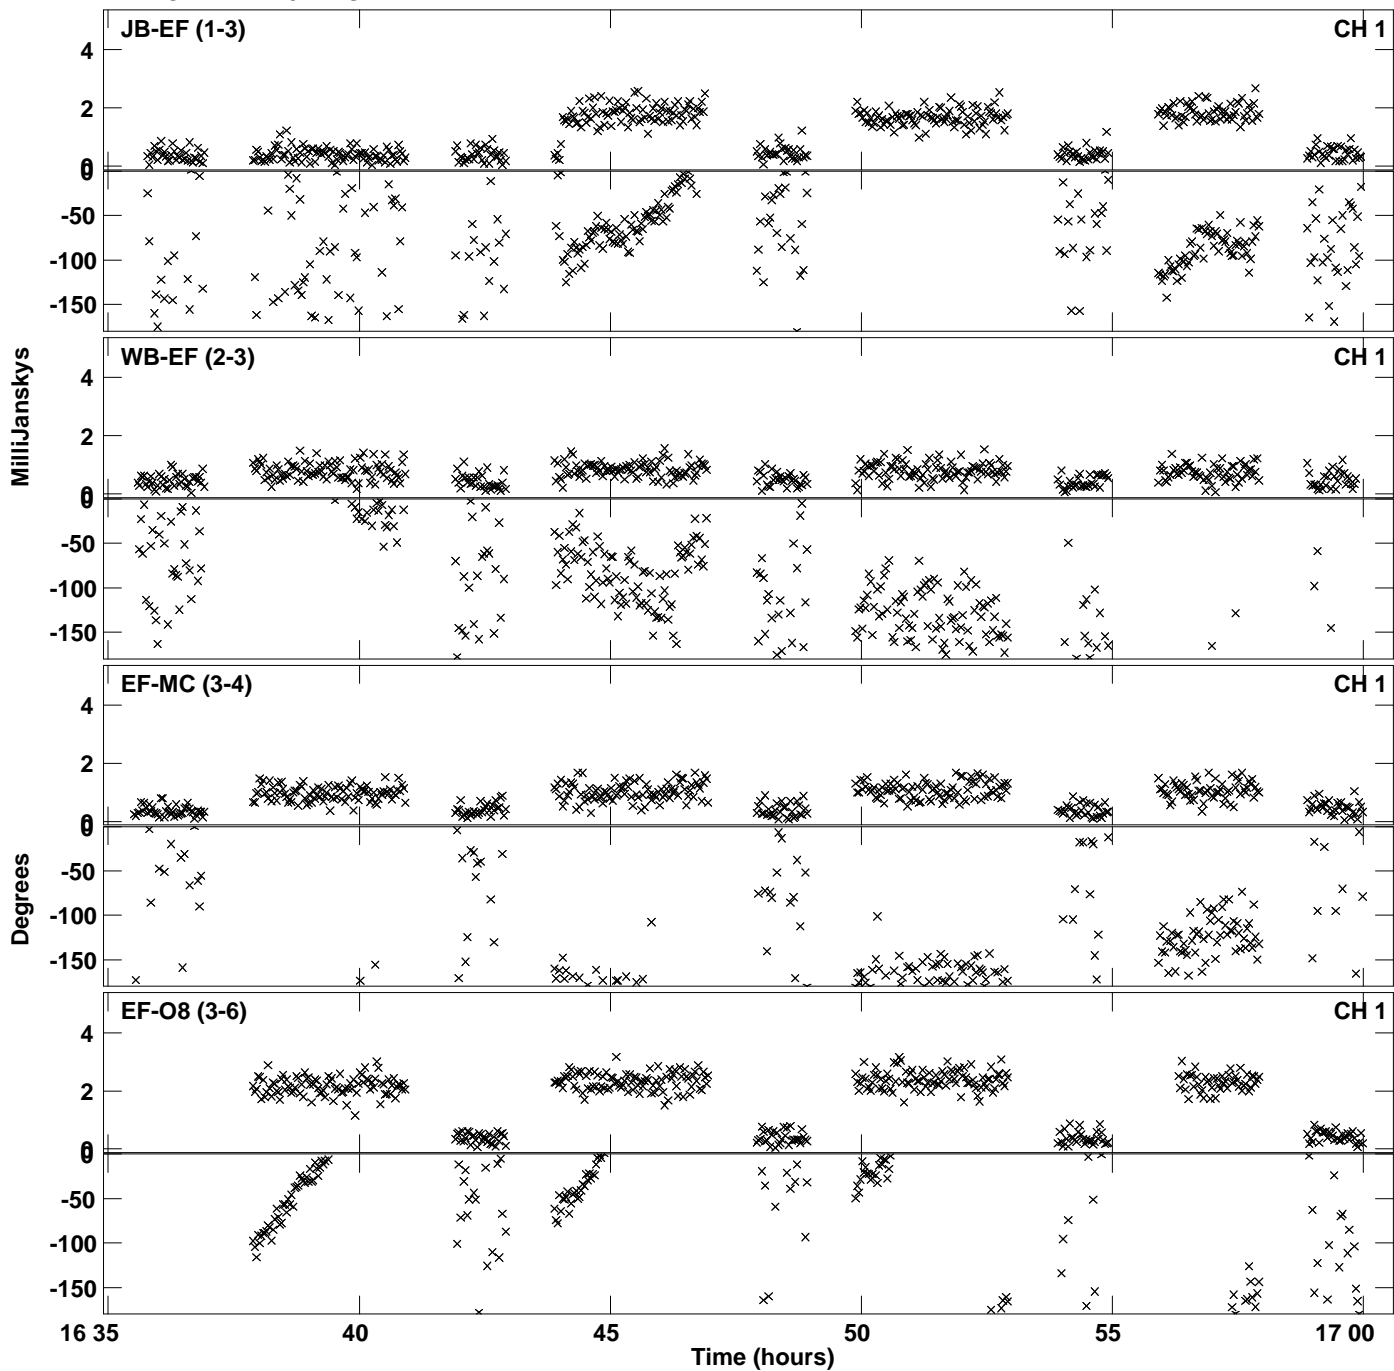

Plot file version 1 created 15-SEP-2023 15:00:28
Amplitude and Phase vs Time for N23M1 2.UVDATA.1 Vect aver.
IF 1 CHAN 1 - 1024 STK LL

Plot file version 2 created 15-SEP-2023 15:00:28
Amplitude andPhase vs Time for N23M1 2.UVDATA.1 Vect aver.
IF 1 CHAN 1 - 1024 STK LL

Plot file version 3 created 15-SEP-2023 15:00:35
Amplitude andPhase vs Time for N23M1 2.UVDATA.1 Vect aver.
IF 1 CHAN 1 - 1024 STK RR

Plot file version 4 created 15-SEP-2023 15:00:35
Amplitude andPhase vs Time for N23M1 2.UVDATA.1 Vect aver.
IF 1 CHAN 1 - 1024 STK RR