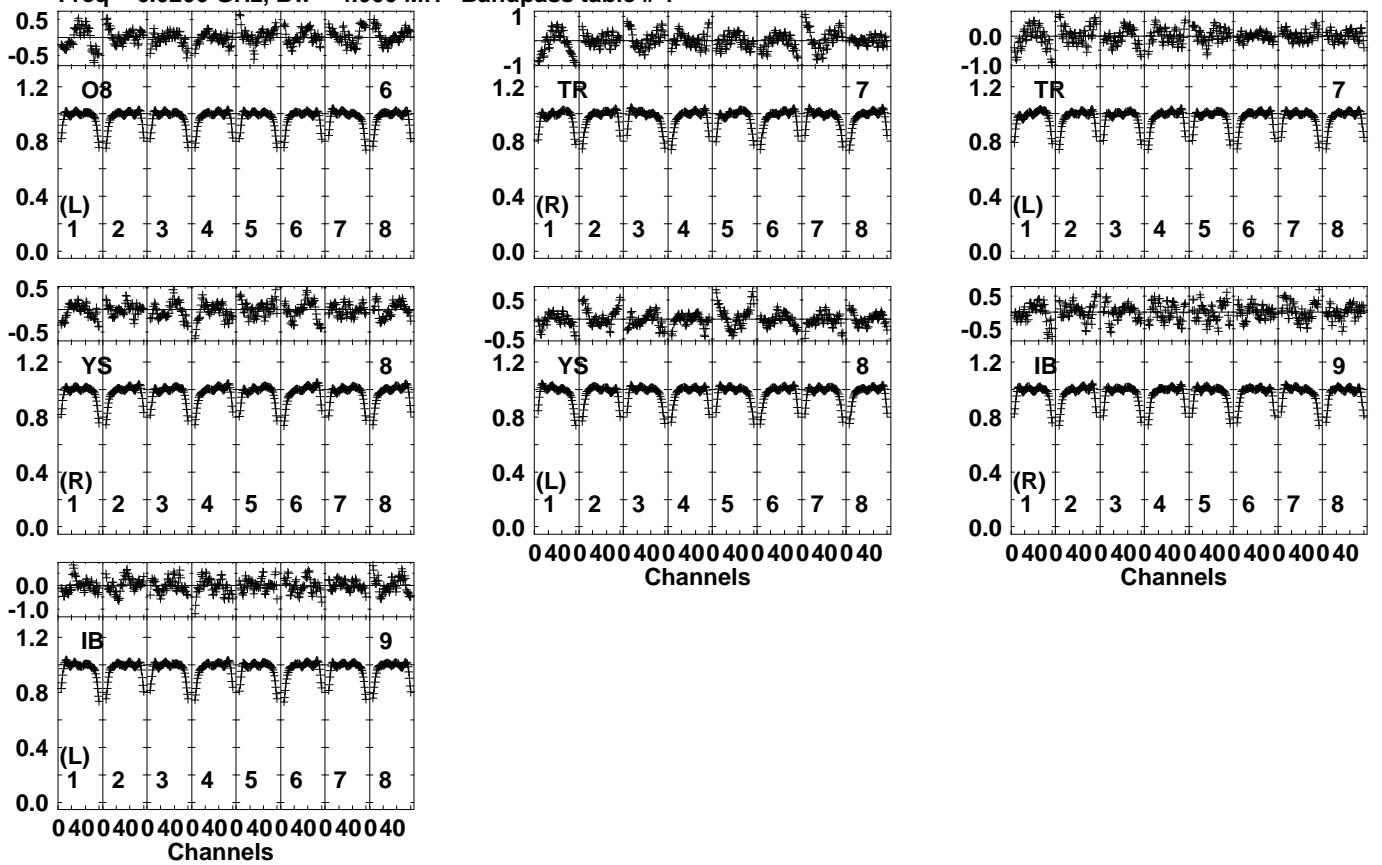

Plot file version 1 created 18-SEP-2023 14:14:30  
 N23M1 3.UVDATA.1  
 Freq = 6.0206 GHz, Bw = 4.000 MH Bandpass table # 1

Lower frame: BP ampl Top frame: BP phase  
 Bandpass table spectrum Antenna: \*  
 Timerange: 00/00:00:01 to 999/00:00:00

Plot file version 2 created 18-SEP-2023 14:14:30  
 N23M1 3.UVDATA.1  
 Freq = 6.0206 GHz, Bw = 4.000 MH Bandpass table # 1

Lower frame: BP ampl Top frame: BP phase  
 Bandpass table spectrum Antenna: \*  
 Timerange: 00/00:00:01 to 999/00:00:00