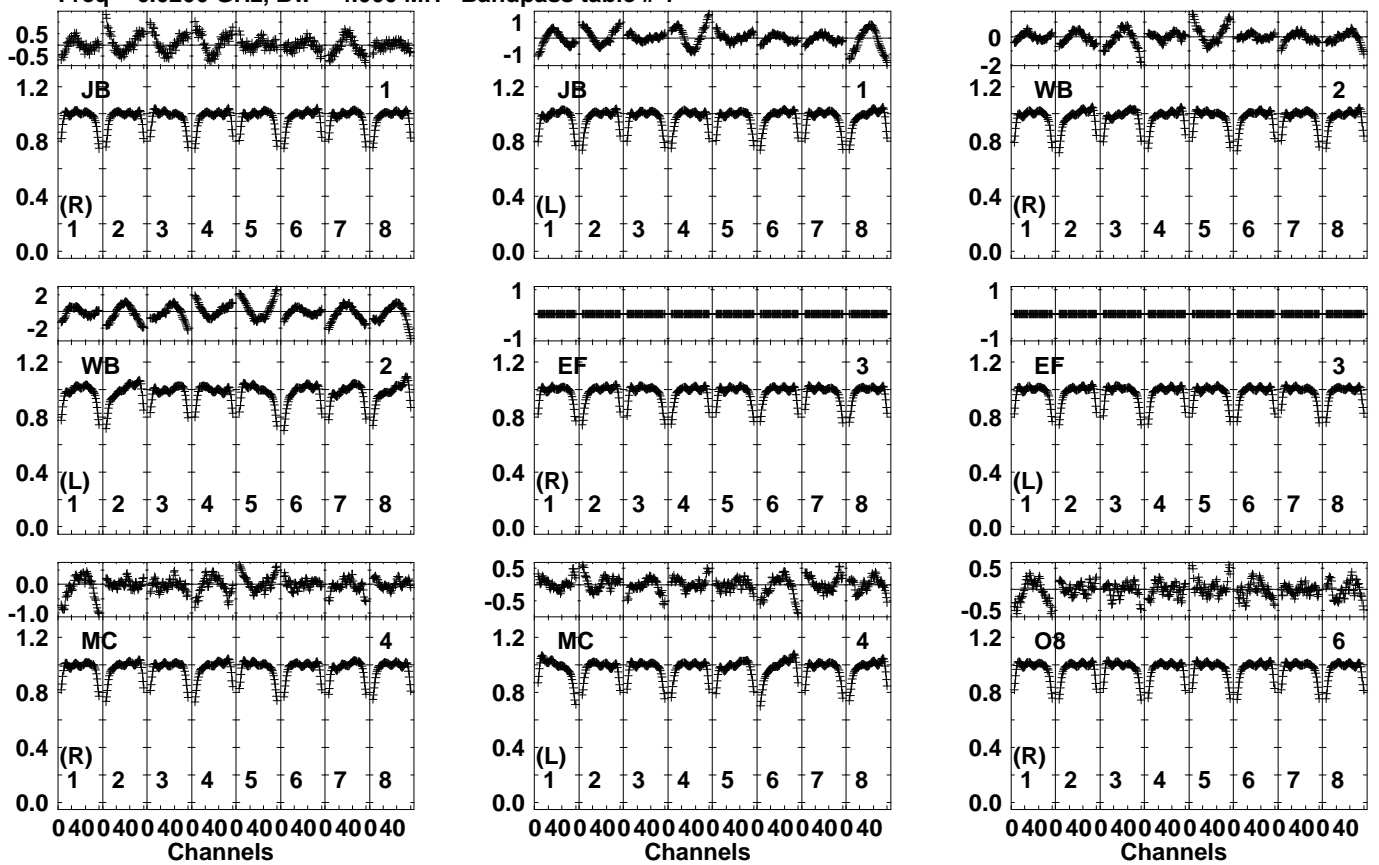

Plot file version 1 created 18-SEP-2023 14:14:30  
 N23M1 3.UVDATA.1  
 Freq = 6.0206 GHz, Bw = 4.000 MH Bandpass table # 1

Lower frame: BP ampl Top frame: BP phase  
 Bandpass table spectrum Antenna: \*  
 Timerange: 00/00:00:01 to 999/00:00:00

Plot file version 2 created 18-SEP-2023 14:14:30  
 N23M1 3.UVDATA.1  
 Freq = 6.0206 GHz, Bw = 4.000 MH Bandpass table # 1

Lower frame: BP ampl Top frame: BP phase  
 Bandpass table spectrum Antenna: \*  
 Timerange: 00/00:00:01 to 999/00:00:00