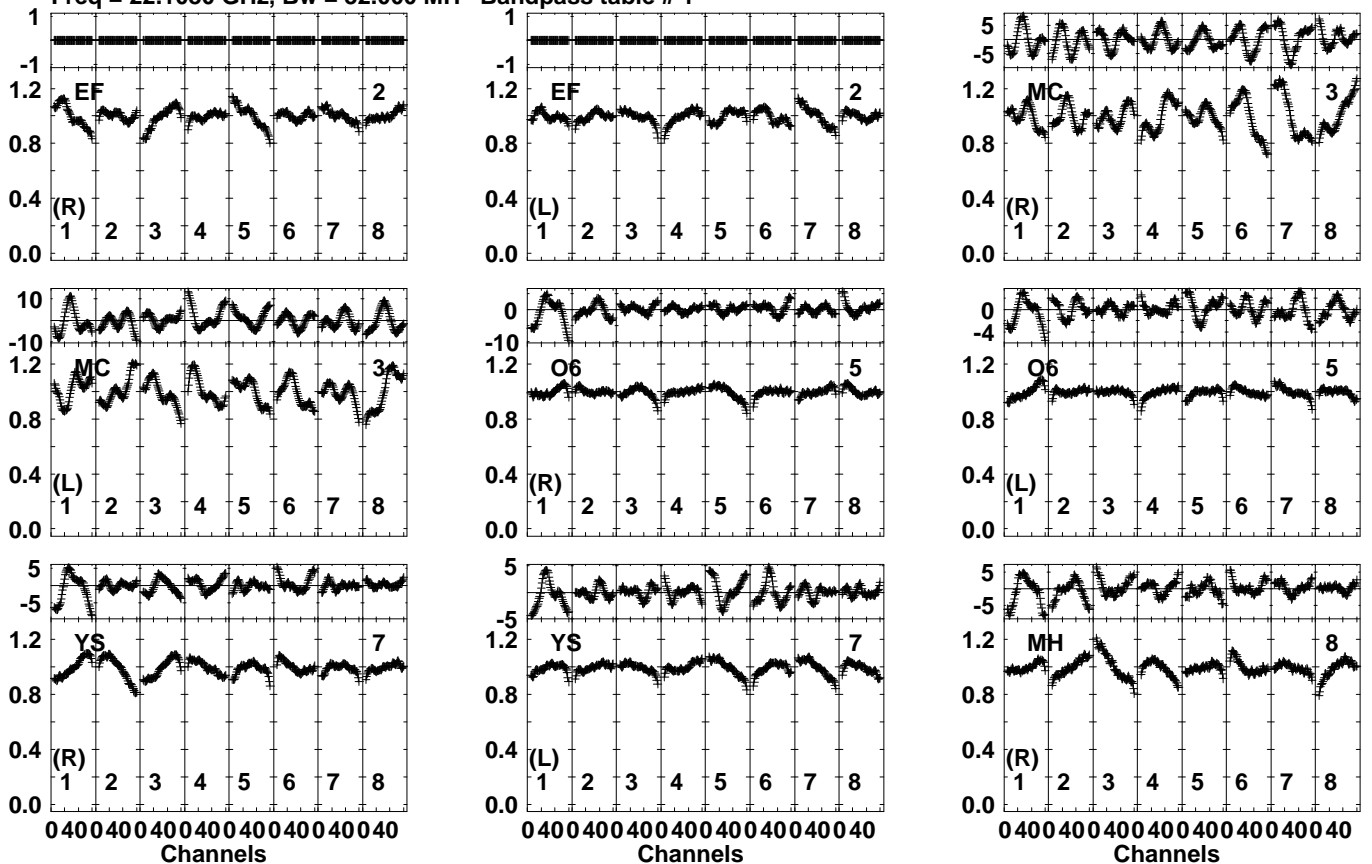

Plot file version 1 created 10-MAR-2023 15:37:58

RA006.UVDATA.1

Freq = 22.1080 GHz, Bw = 32.000 MH Bandpass table # 1

Lower frame: BP ampl Top frame: BP phase

Bandpass table spectrum Antenna: *

Timerange: 00/00:00:01 to 999/00:00:00

Plot file version 2 created 10-MAR-2023 15:37:58

RA006.UVDATA.1

Freq = 22.1080 GHz, Bw = 32.000 MH Bandpass table # 1

Lower frame: BP ampl Top frame: BP phase
Bandpass table spectrum Antenna: *
Timerange: 00/00:00:01 to 999/00:00:00