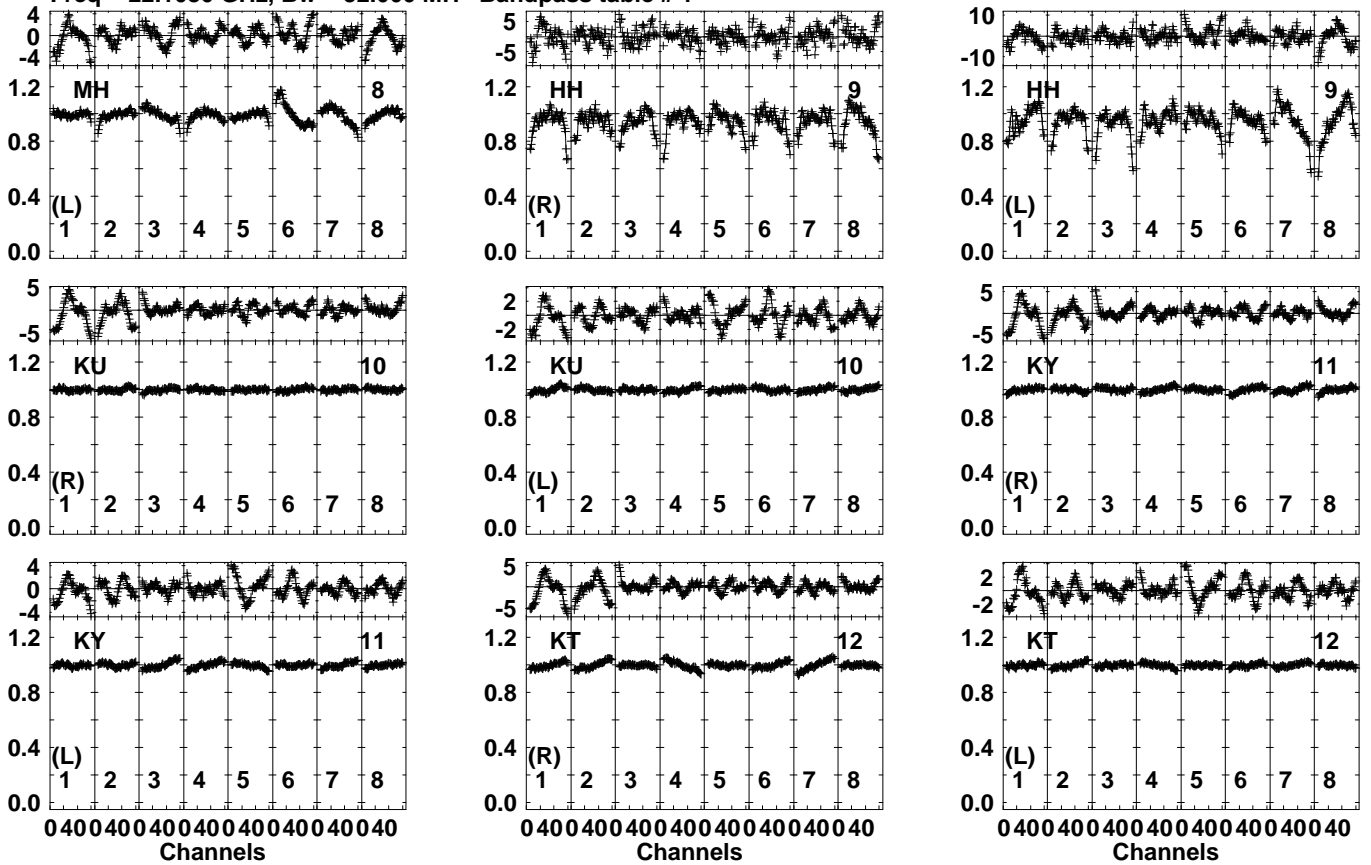

Plot file version 1 created 10-MAR-2023 15:37:58

RA006.UVDATA.1

Freq = 22.1080 GHz, Bw = 32.000 MH Bandpass table # 1

Lower frame: BP ampl Top frame: BP phase

Bandpass table spectrum Antenna: *

Timerange: 00/00:00:01 to 999/00:00:00

Plot file version 2 created 10-MAR-2023 15:37:58

RA006.UVDATA.1

Freq = 22.1080 GHz, Bw = 32.000 MH Bandpass table # 1

Lower frame: BP ampl Top frame: BP phase
Bandpass table spectrum Antenna: *
Timerange: 00/00:00:01 to 999/00:00:00