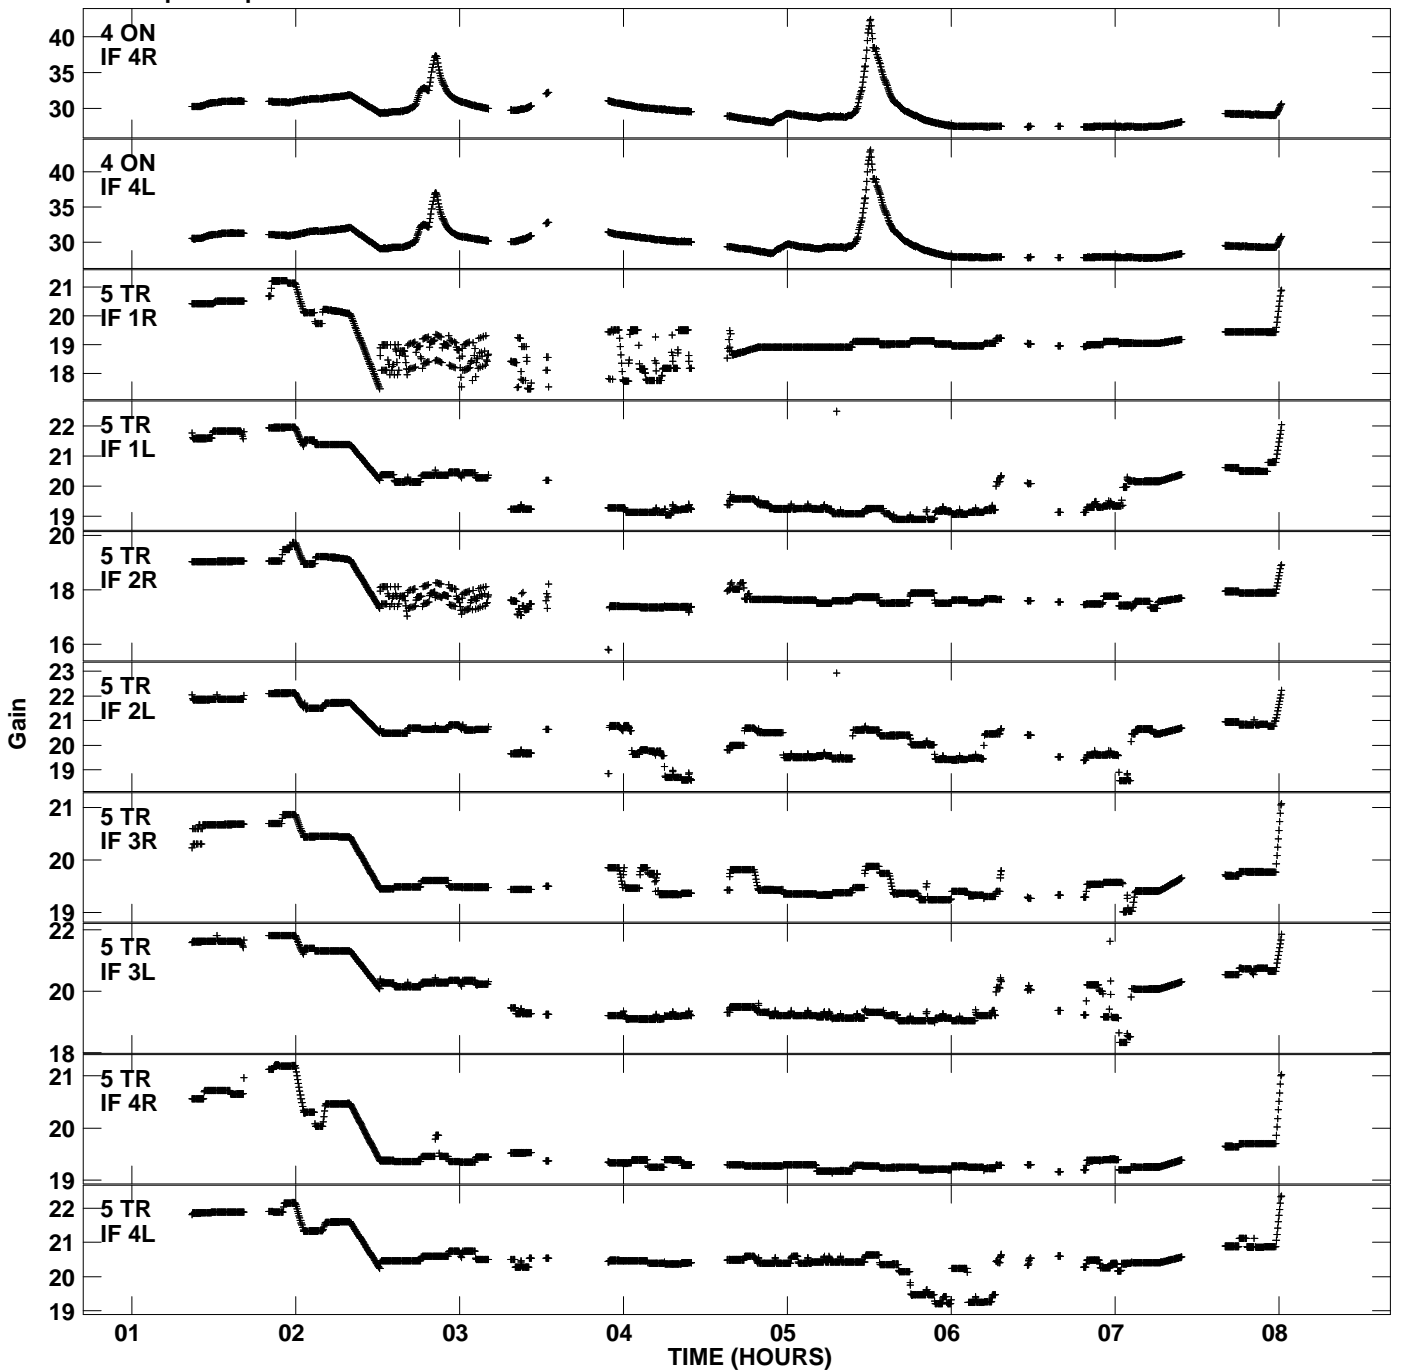

Plot file version 2 created 21-DEC-2006 07:52:31
Gain amp vs UTC time for RB001.UVDATA.1
CL 2 Rpol & Lpol IF 1 - 4

Plot file version 3 created 21-DEC-2006 07:52:31
Gain amp vs UTC time for RB001.UVDATA.1
CL 2 Rpol & Lpol IF 1 - 4

Plot file version 4 created 21-DEC-2006 07:52:31
 Gain amp vs UTC time for RB001.UVDATA.1
 CL 2 Rpol & Lpol IF 1 - 4

Plot file version 5 created 21-DEC-2006 07:52:31
Gain amp vs UTC time for RB001.UVDATA.1
CL 2 Rpol & Lpol IF 1 - 4