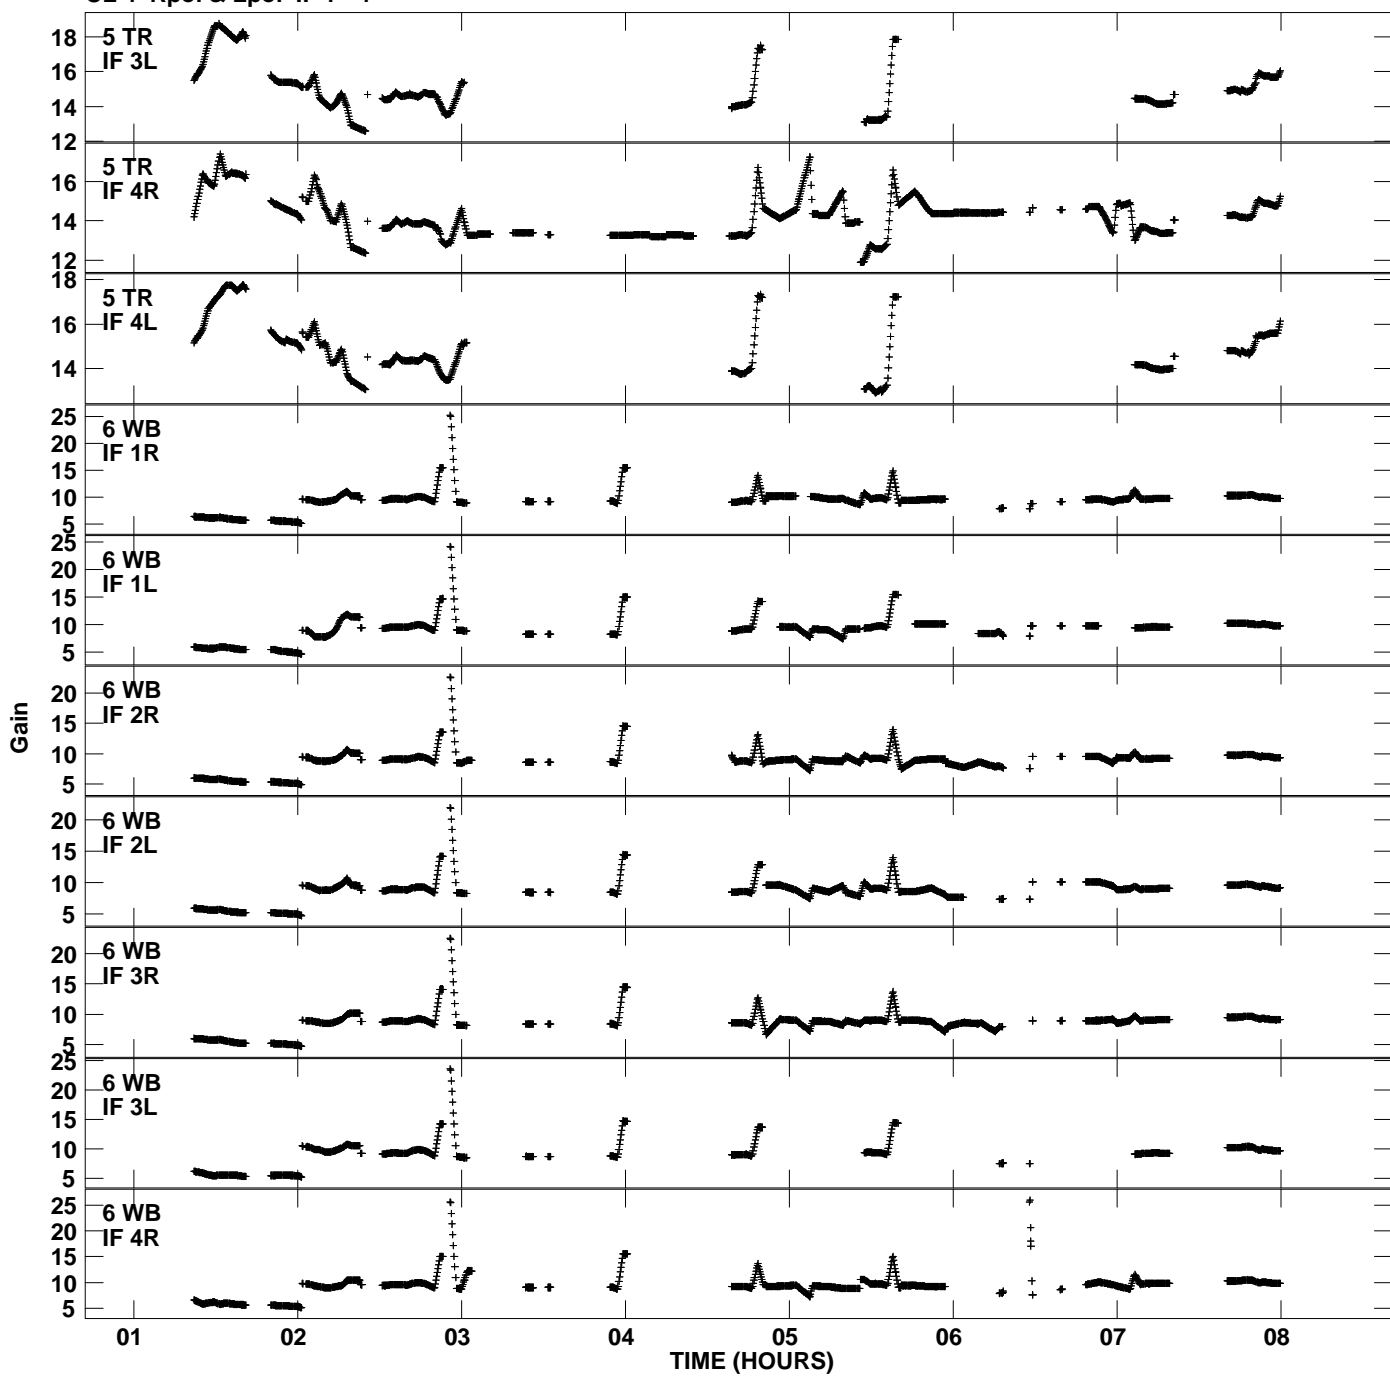

Plot file version 1 created 21-DEC-2006 08:16:43
Gain amp vs UTC time for RB001.TMP.1
CL 4 Rpol & Lpol IF 1 - 4

Plot file version 2 created 21-DEC-2006 08:16:43
Gain amp vs UTC time for RB001.TMP.1
CL 4 Rpol & Lpol IF 1 - 4

Plot file version 3 created 21-DEC-2006 08:16:43
 Gain amp vs UTC time for RB001.TMP.1
 CL 4 Rpol & Lpol IF 1 - 4

Plot file version 4 created 21-DEC-2006 08:16:44
Gain amp vs UTC time for RB001.TMP.1
CL 4 Rpol & Lpol IF 1 - 4

Plot file version 5 created 21-DEC-2006 08:16:44
Gain amp vs UTC time for RB001.TMP.1
CL 4 Rpol & Lpol IF 1 - 4