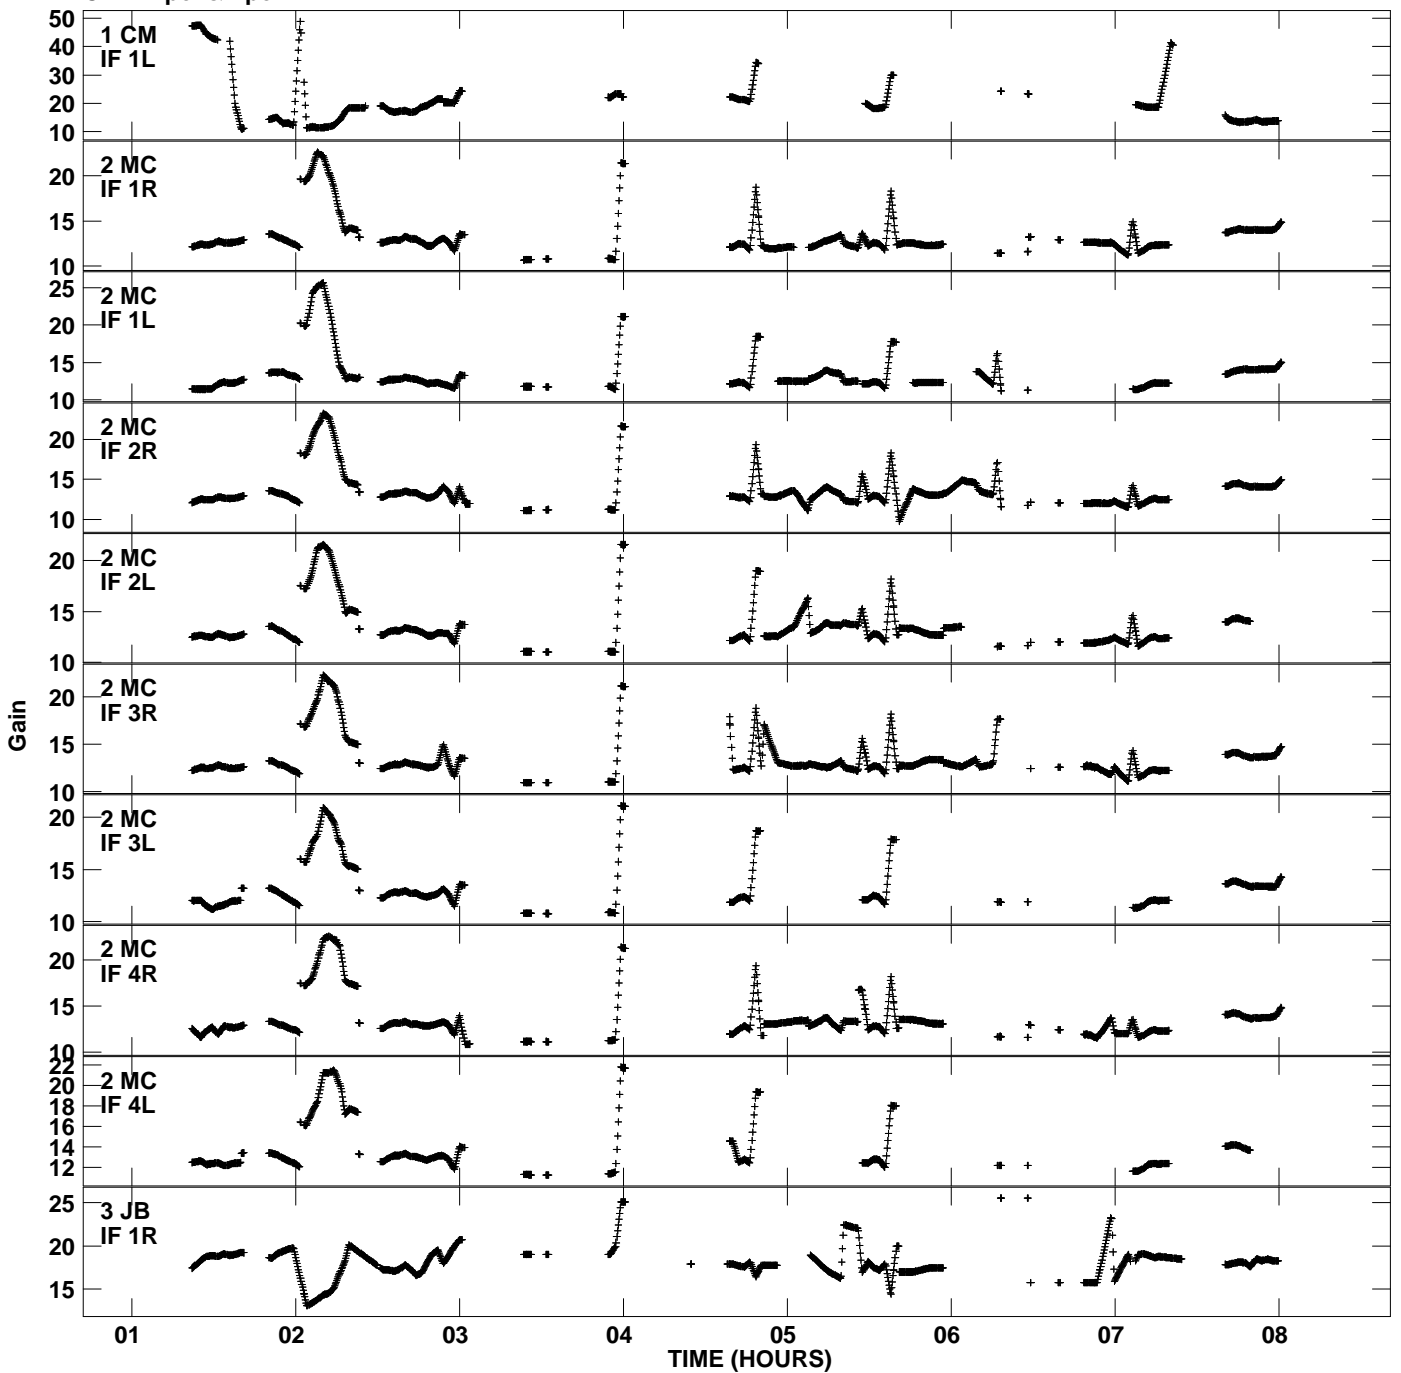

Plot file version 1 created 21-DEC-2006 08:16:43
Gain amp vs UTC time for RB001.TMP.1
CL 4 Rpol & Lpol IF 1 - 4

Plot file version 2 created 21-DEC-2006 08:16:43
Gain amp vs UTC time for RB001.TMP.1
CL 4 Rpol & Lpol IF 1 - 4

Plot file version 3 created 21-DEC-2006 08:16:43
 Gain amp vs UTC time for RB001.TMP.1
 CL 4 Rpol & Lpol IF 1 - 4

Plot file version 4 created 21-DEC-2006 08:16:44
Gain amp vs UTC time for RB001.TMP.1
CL 4 Rpol & Lpol IF 1 - 4

Plot file version 5 created 21-DEC-2006 08:16:44
Gain amp vs UTC time for RB001.TMP.1
CL 4 Rpol & Lpol IF 1 - 4