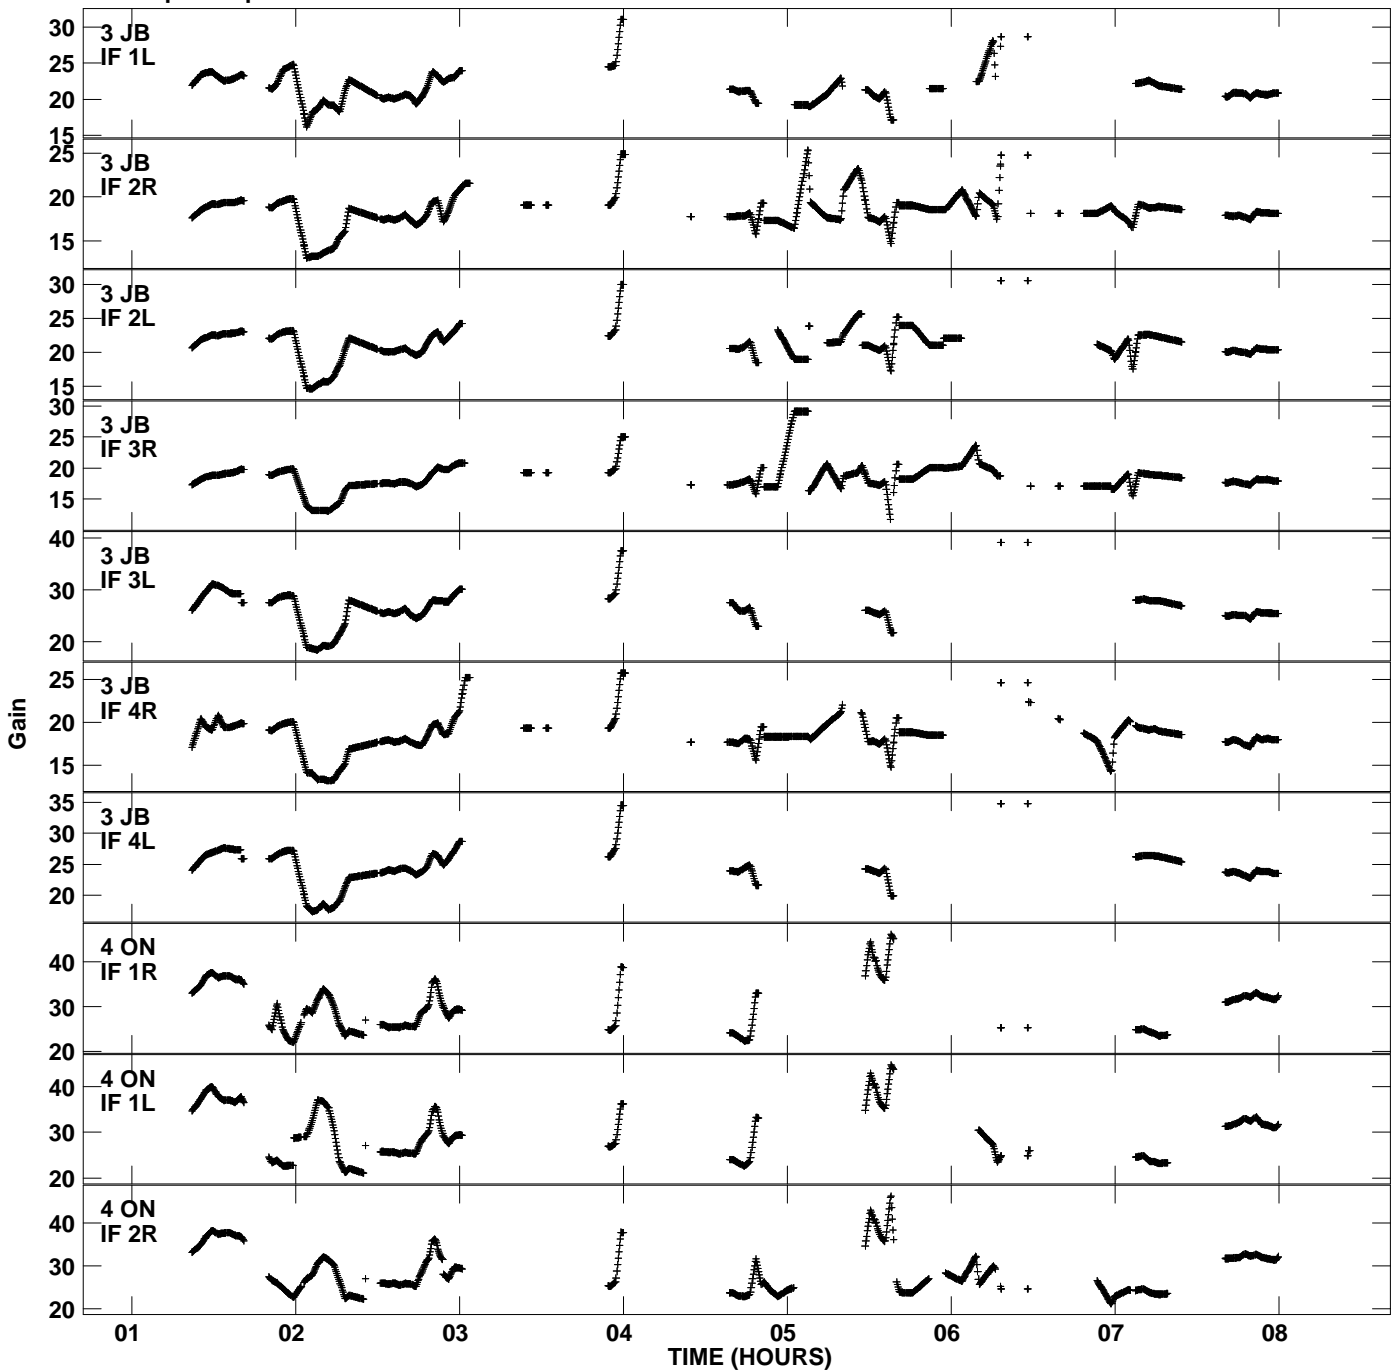

Plot file version 1 created 21-DEC-2006 08:16:43
Gain amp vs UTC time for RB001.TMP.1
CL 4 Rpol & Lpol IF 1 - 4

Plot file version 2 created 21-DEC-2006 08:16:43
Gain amp vs UTC time for RB001.TMP.1
CL 4 Rpol & Lpol IF 1 - 4

Plot file version 3 created 21-DEC-2006 08:16:43
 Gain amp vs UTC time for RB001.TMP.1
 CL 4 Rpol & Lpol IF 1 - 4

Plot file version 4 created 21-DEC-2006 08:16:44
Gain amp vs UTC time for RB001.TMP.1
CL 4 Rpol & Lpol IF 1 - 4

Plot file version 5 created 21-DEC-2006 08:16:44
Gain amp vs UTC time for RB001.TMP.1
CL 4 Rpol & Lpol IF 1 - 4