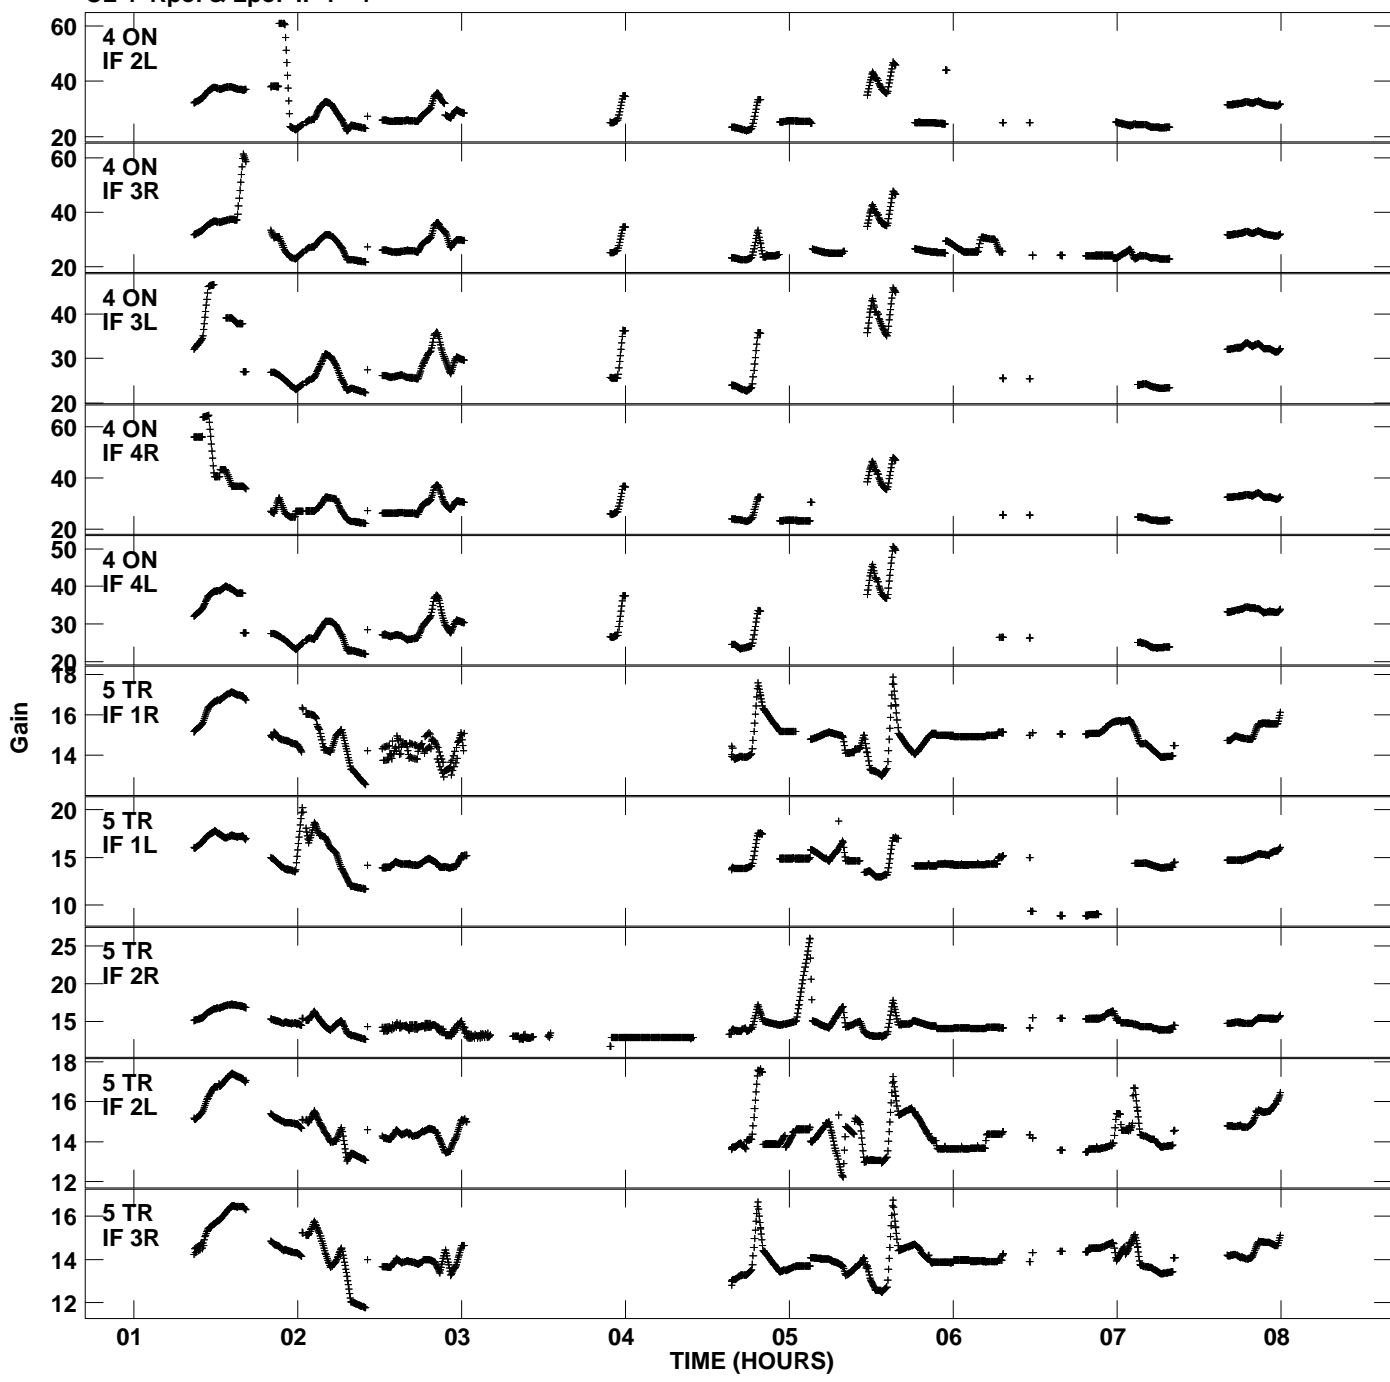

Plot file version 1 created 21-DEC-2006 08:16:43
Gain amp vs UTC time for RB001.TMP.1
CL 4 Rpol & Lpol IF 1 - 4

Plot file version 2 created 21-DEC-2006 08:16:43
Gain amp vs UTC time for RB001.TMP.1
CL 4 Rpol & Lpol IF 1 - 4

Plot file version 3 created 21-DEC-2006 08:16:43
 Gain amp vs UTC time for RB001.TMP.1
 CL 4 Rpol & Lpol IF 1 - 4

Plot file version 4 created 21-DEC-2006 08:16:44
Gain amp vs UTC time for RB001.TMP.1
CL 4 Rpol & Lpol IF 1 - 4

Plot file version 5 created 21-DEC-2006 08:16:44
Gain amp vs UTC time for RB001.TMP.1
CL 4 Rpol & Lpol IF 1 - 4