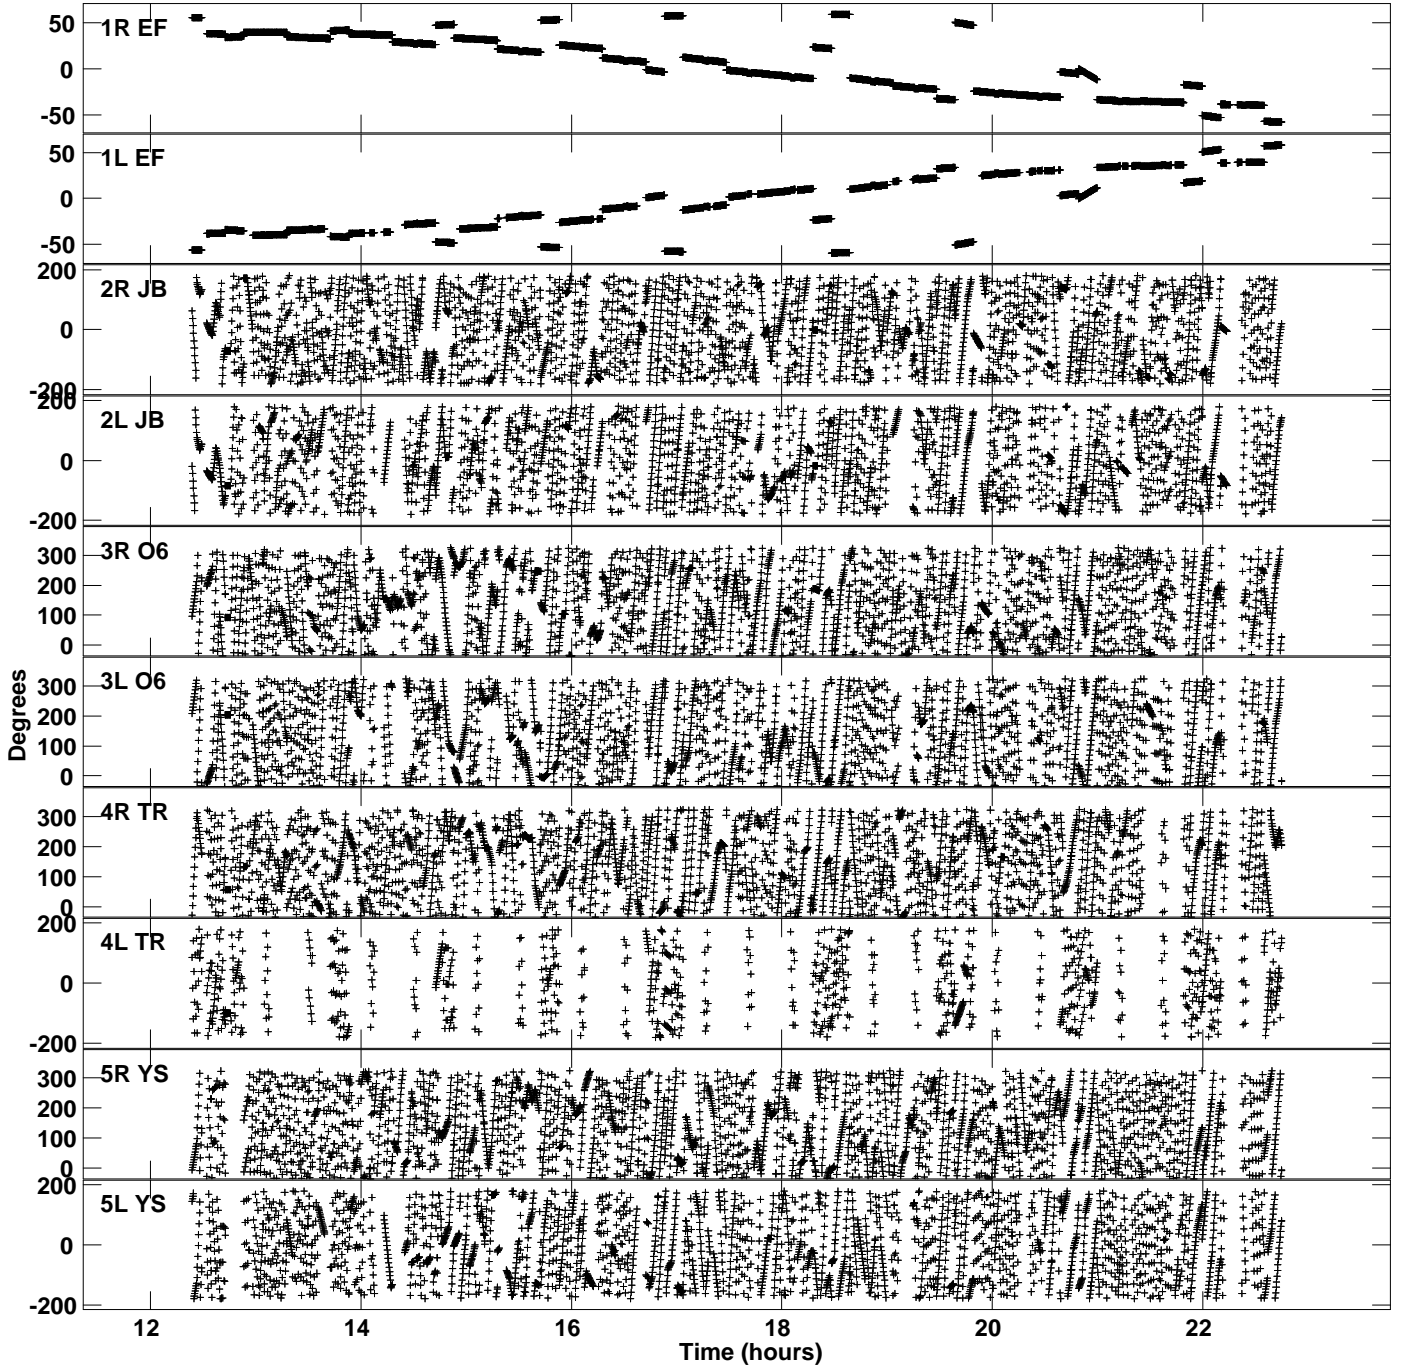

Plot file version 1 created 03-OCT-2017 19:03:50
Gain phs vs UTC time for RB004.UVDATA.1
CL 3 Rpol & Lpol IF 1

Plot file version 2 created 03-OCT-2017 19:03:50
Gain phs vs UTC time for RB004.UVDATA.1
CL 3 Rpol & Lpol IF 1