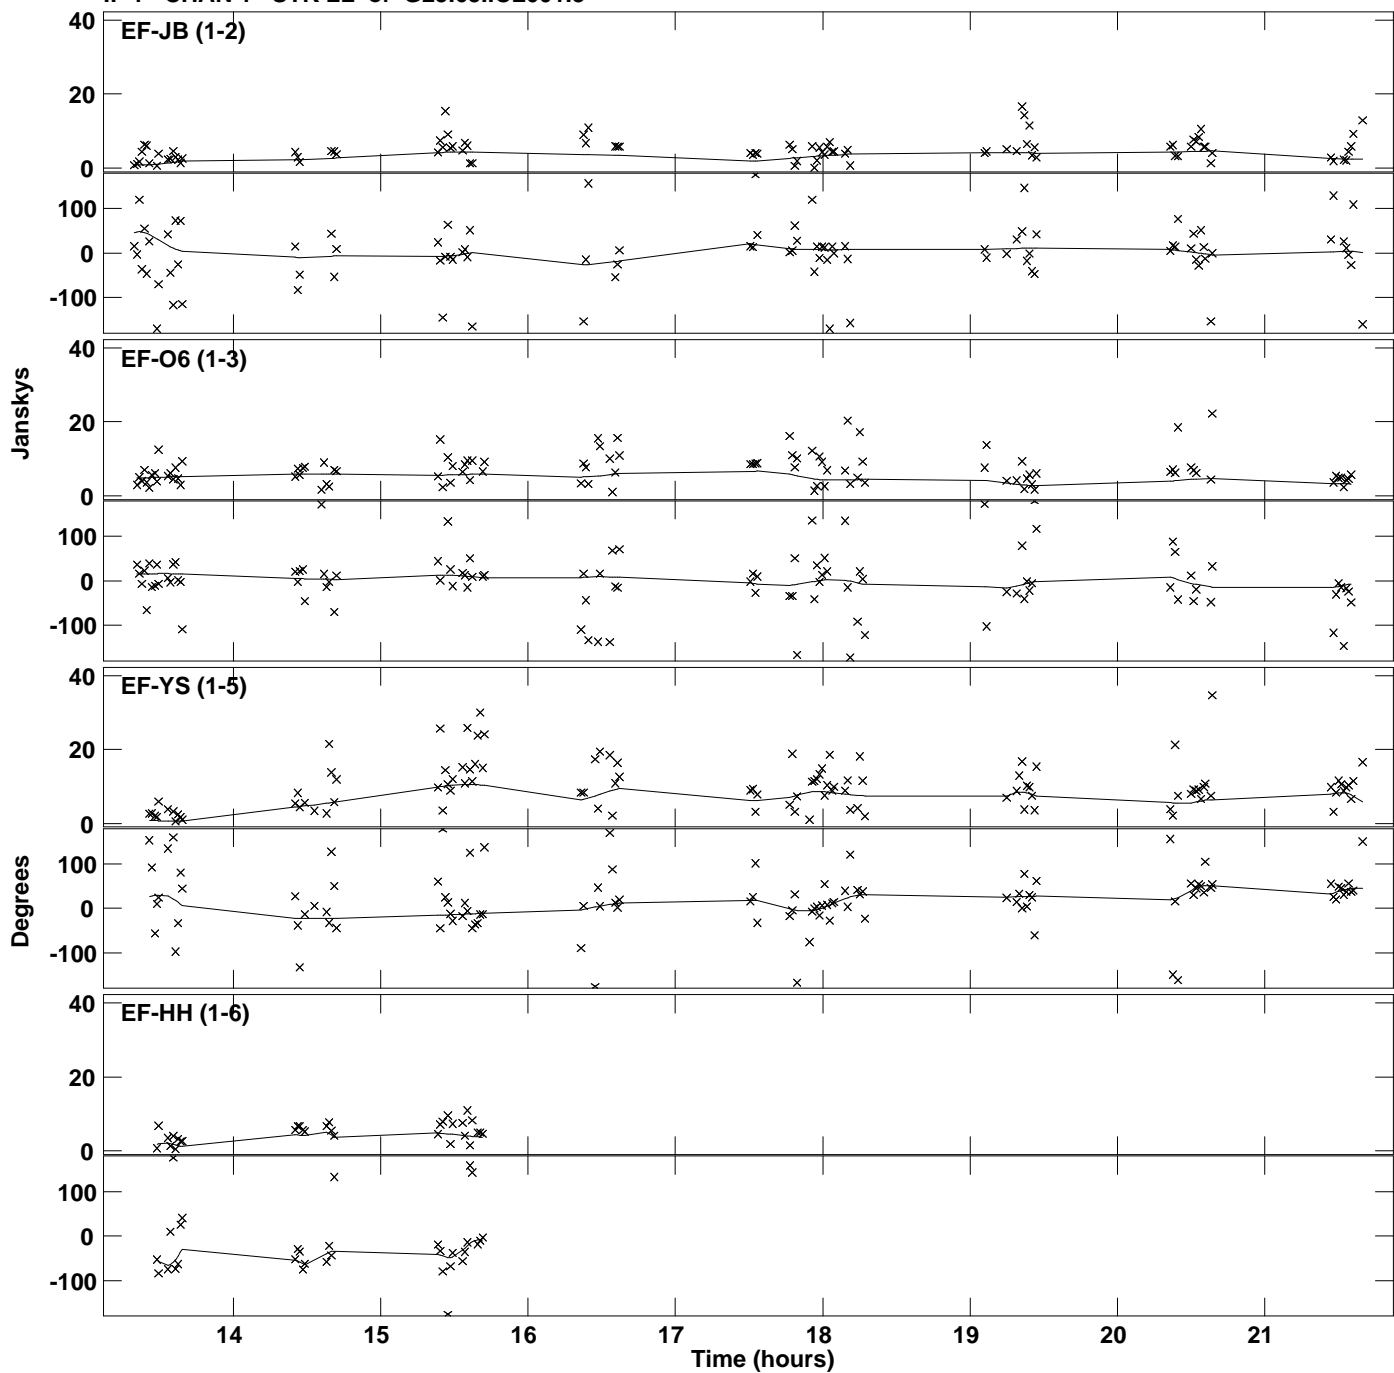

Plot file version 1 created 03-OCT-2017 19:38:43
Amplitude andPhase vs Time for G25.65.MULTI.1 Vect aver. CL # 3
IF 1 CHAN 1 STK LL of G25.65.ICL001.3

Plot file version 2 created 03-OCT-2017 19:38:43
Amplitude andPhase vs Time for G25.65.MULTI.1 Vect aver. CL # 3
IF 1 CHAN 1 STK RR of G25.65.ICL001.3

Plot file version 3 created 03-OCT-2017 19:38:43
Amplitude and Phase vs Time for G25.65.MULTI.1 Vect aver. CL # 3
IF 1 CHAN 1 STK RR of G25.65.ICL001.3