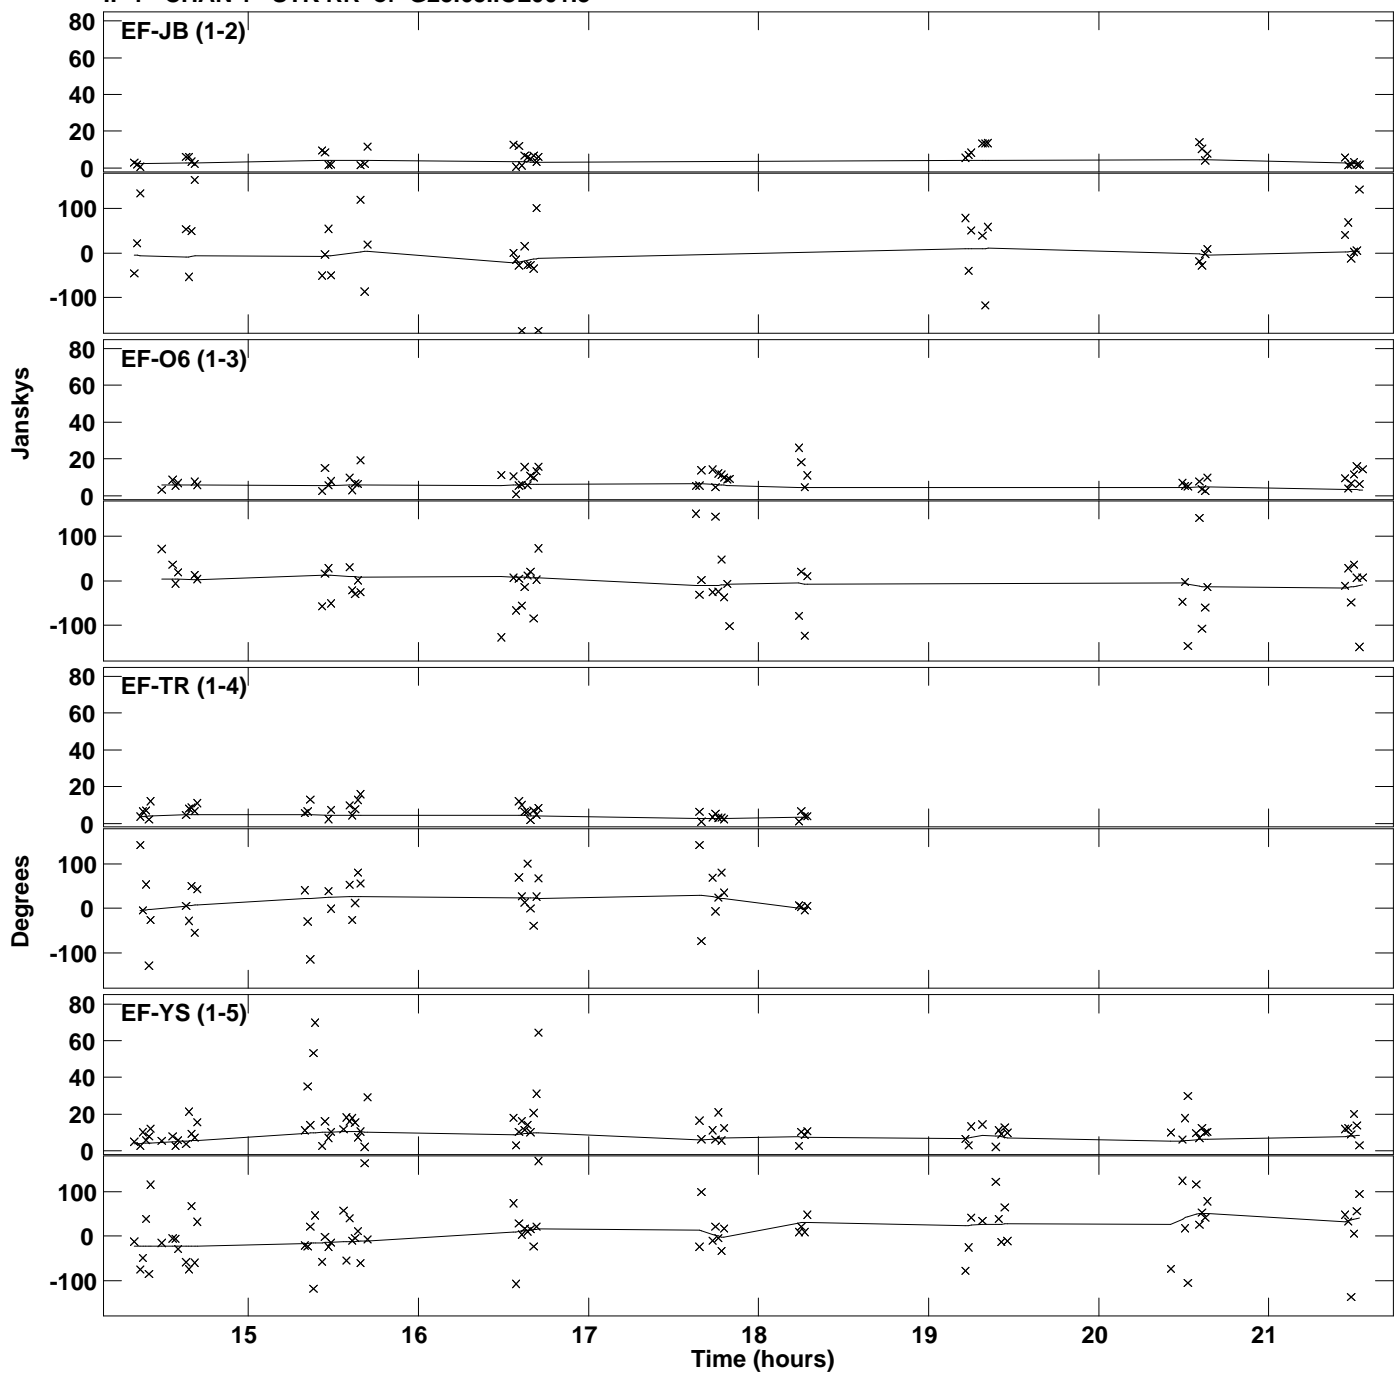

Plot file version 1 created 03-OCT-2017 19:38:43
Amplitude andPhase vs Time for G25.65.MULTI.1 Vect aver. CL # 3
IF 1 CHAN 1 STK LL of G25.65.ICL001.3

Plot file version 2 created 03-OCT-2017 19:38:43
Amplitude andPhase vs Time for G25.65.MULTI.1 Vect aver. CL # 3
IF 1 CHAN 1 STK RR of G25.65.ICL001.3

Plot file version 3 created 03-OCT-2017 19:38:43
Amplitude and Phase vs Time for G25.65.MULTI.1 Vect aver. CL # 3
IF 1 CHAN 1 STK RR of G25.65.ICL001.3