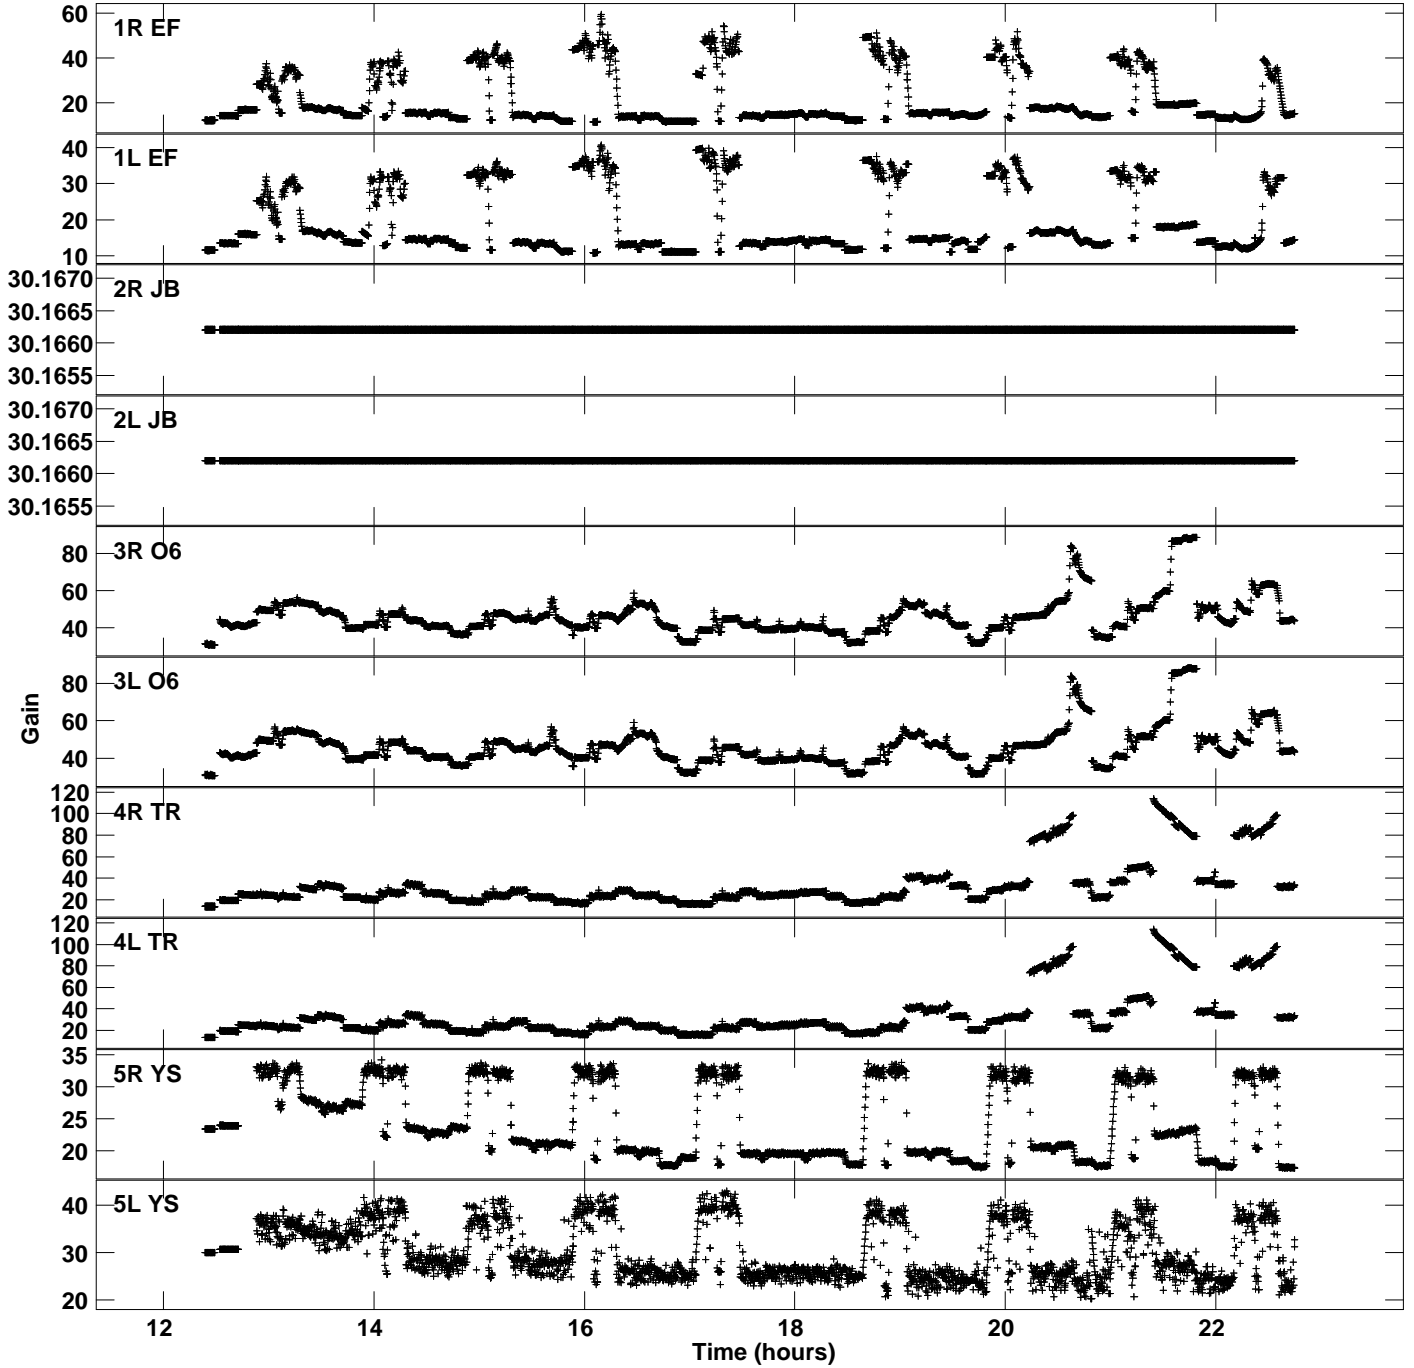

Plot file version 1 created 03-OCT-2017 18:51:15
Gain amp vs UTC time for RB004.UVDATA.1
CL 2 Rpol & Lpol IF 1

Plot file version 2 created 03-OCT-2017 18:51:15
Gain amp vs UTC time for RB004.UVDATA.1
CL 2 Rpol & Lpol IF 1