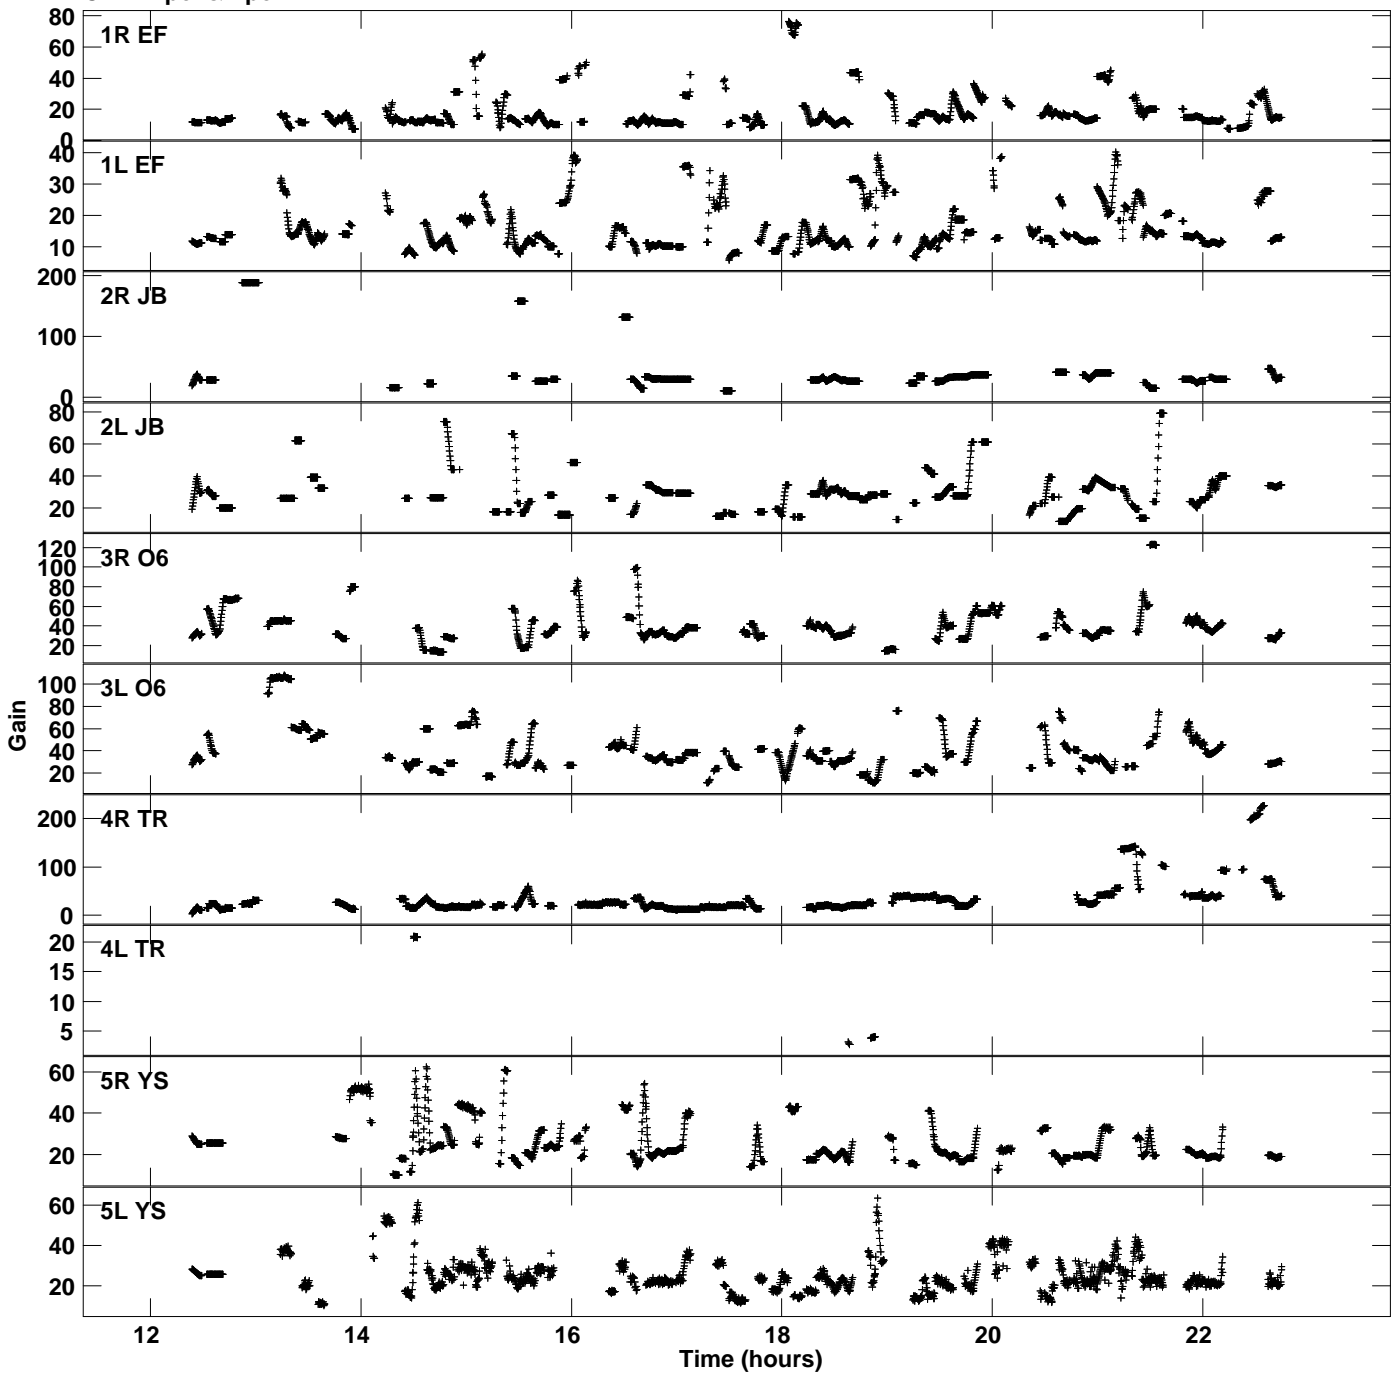

Plot file version 1 created 03-OCT-2017 19:38:59
Gain amp vs UTC time for RB004.TMP.1
CL 4 Rpol & Lpol IF 1

Plot file version 2 created 03-OCT-2017 19:38:59
Gain amp vs UTC time for RB004.TMP.1
CL 4 Rpol & Lpol IF 1