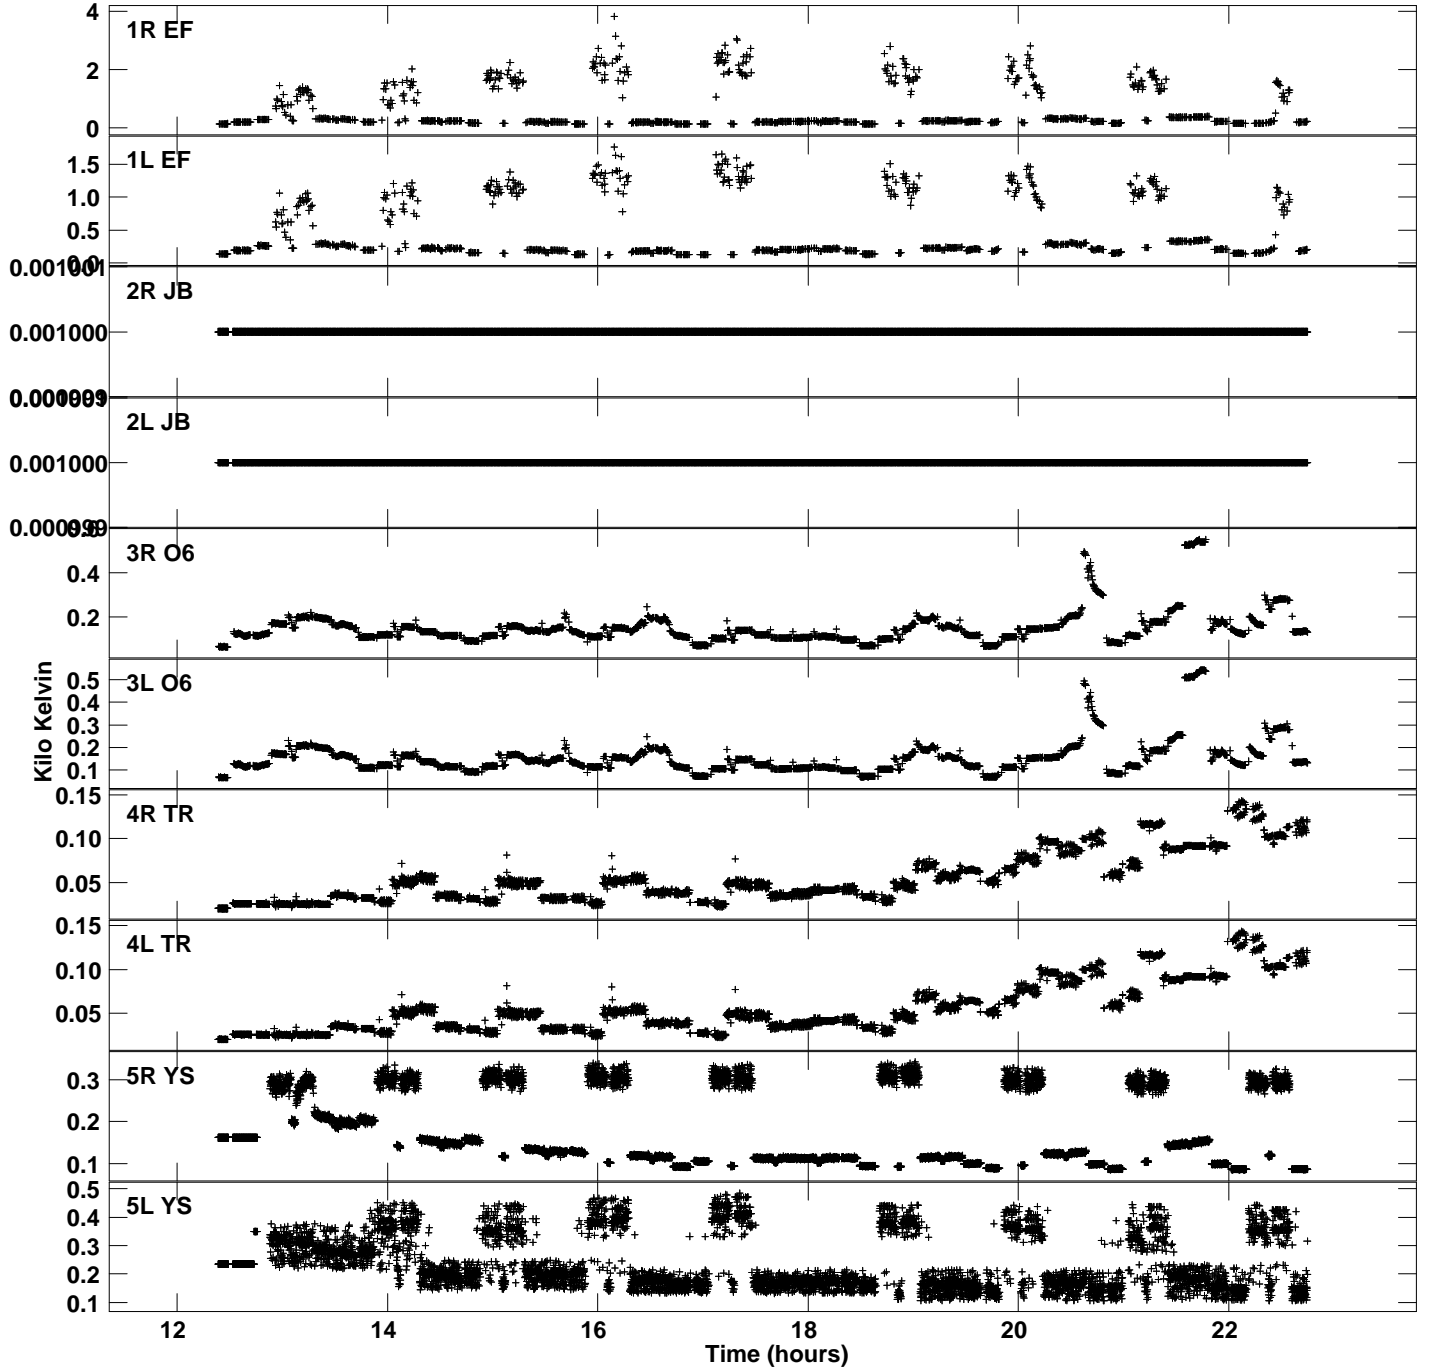

Plot file version 1 created 03-OCT-2017 18:51:14  
Tsys vs UTC time for RB004.UVDATA.1  
TY 1 Rpol & Lpol IF 1

Plot file version 2 created 03-OCT-2017 18:51:14  
Tsyst vs UTC time for RB004.UVDATA.1  
TY 1 Rpol & Lpol IF 1