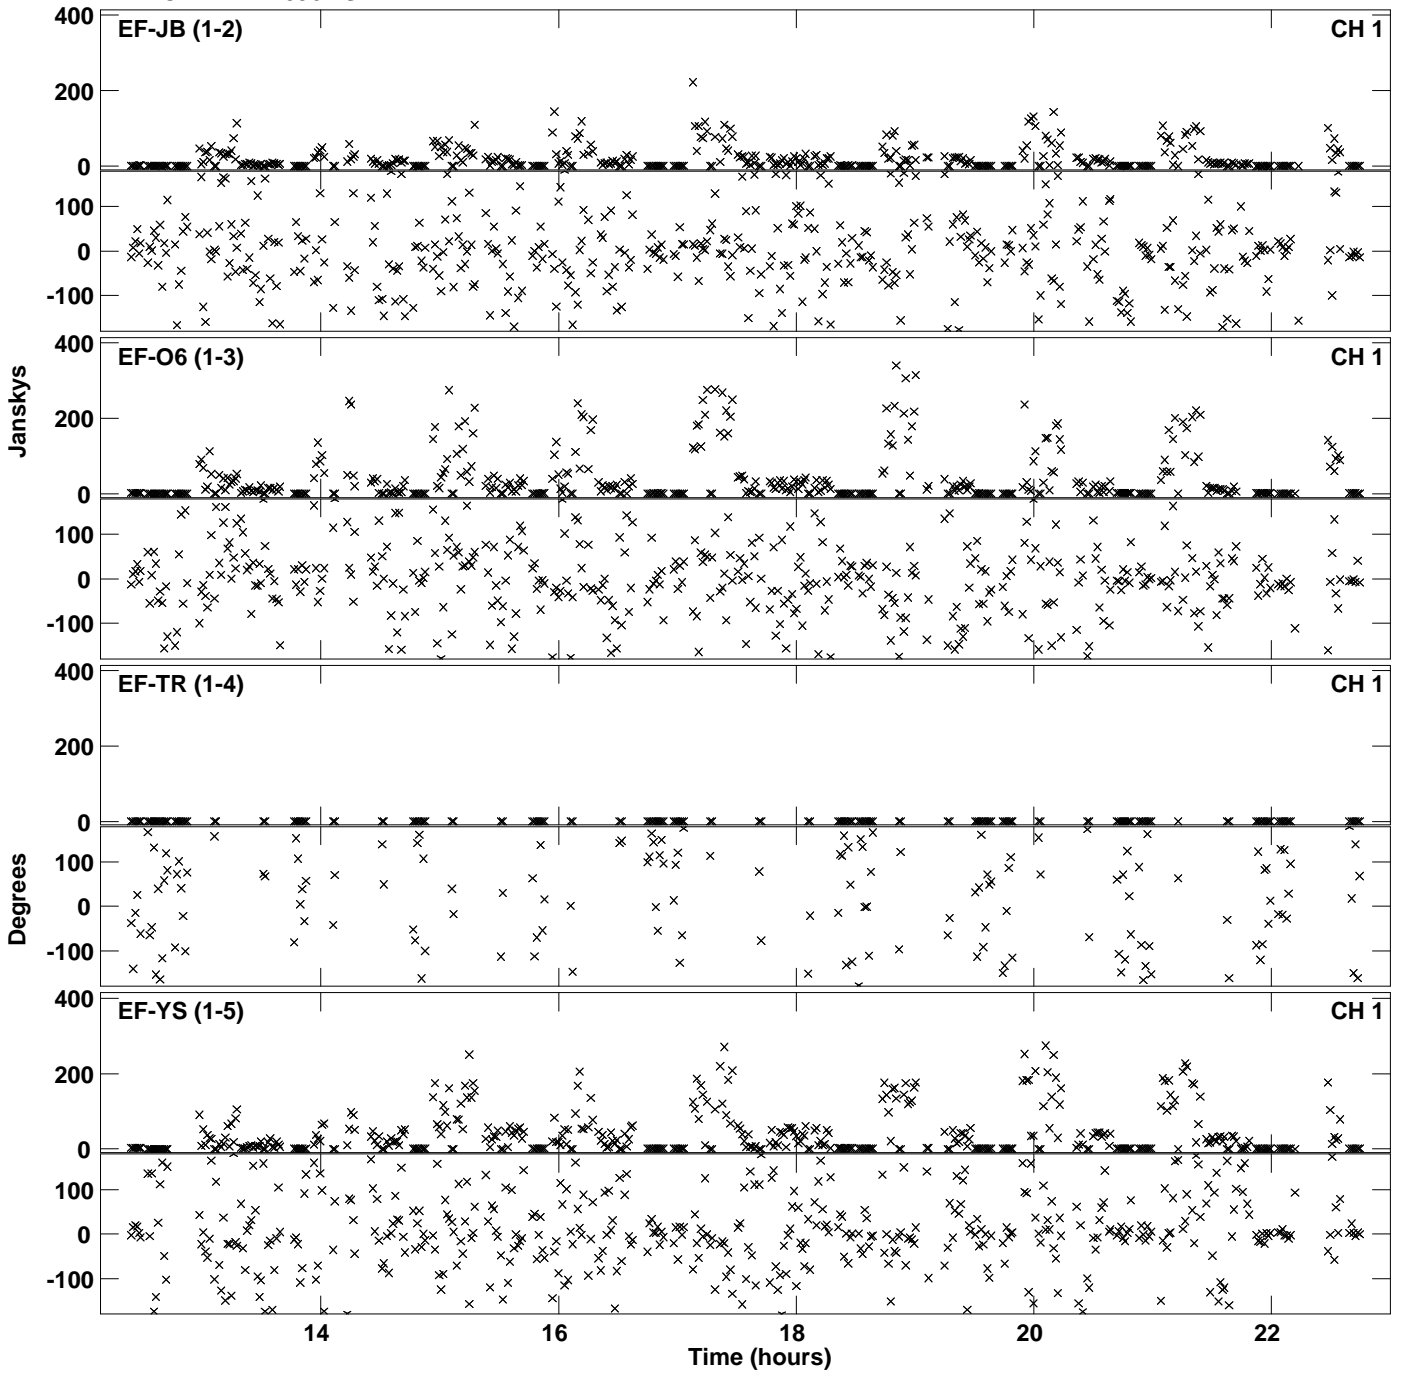

Plot file version 1 created 03-OCT-2017 19:18:21
Amplitude andPhase vs Time for RB004.UVDATA.1 Vect aver. CL # 3
IF 1 CHAN 1 - 4096 STK LL

PLot file version 2 created 03-OCT-2017 19:18:21
Amplitude andPhase vs Time for RB004.UVDATA.1 Vect aver. CL # 3
IF 1 CHAN 1 - 4096 STK LL

Plot file version 3 created 03-OCT-2017 19:24:48
Amplitude andPhase vs Time for RB004.UVDATA.1 Vect aver. CL # 3
IF 1 CHAN 1 - 4096 STK RR

PLot file version 4 created 03-OCT-2017 19:24:48
Amplitude andPhase vs Time for RB004.UVDATA.1 Vect aver. CL # 3
IF 1 CHAN 1 - 4096 STK RR