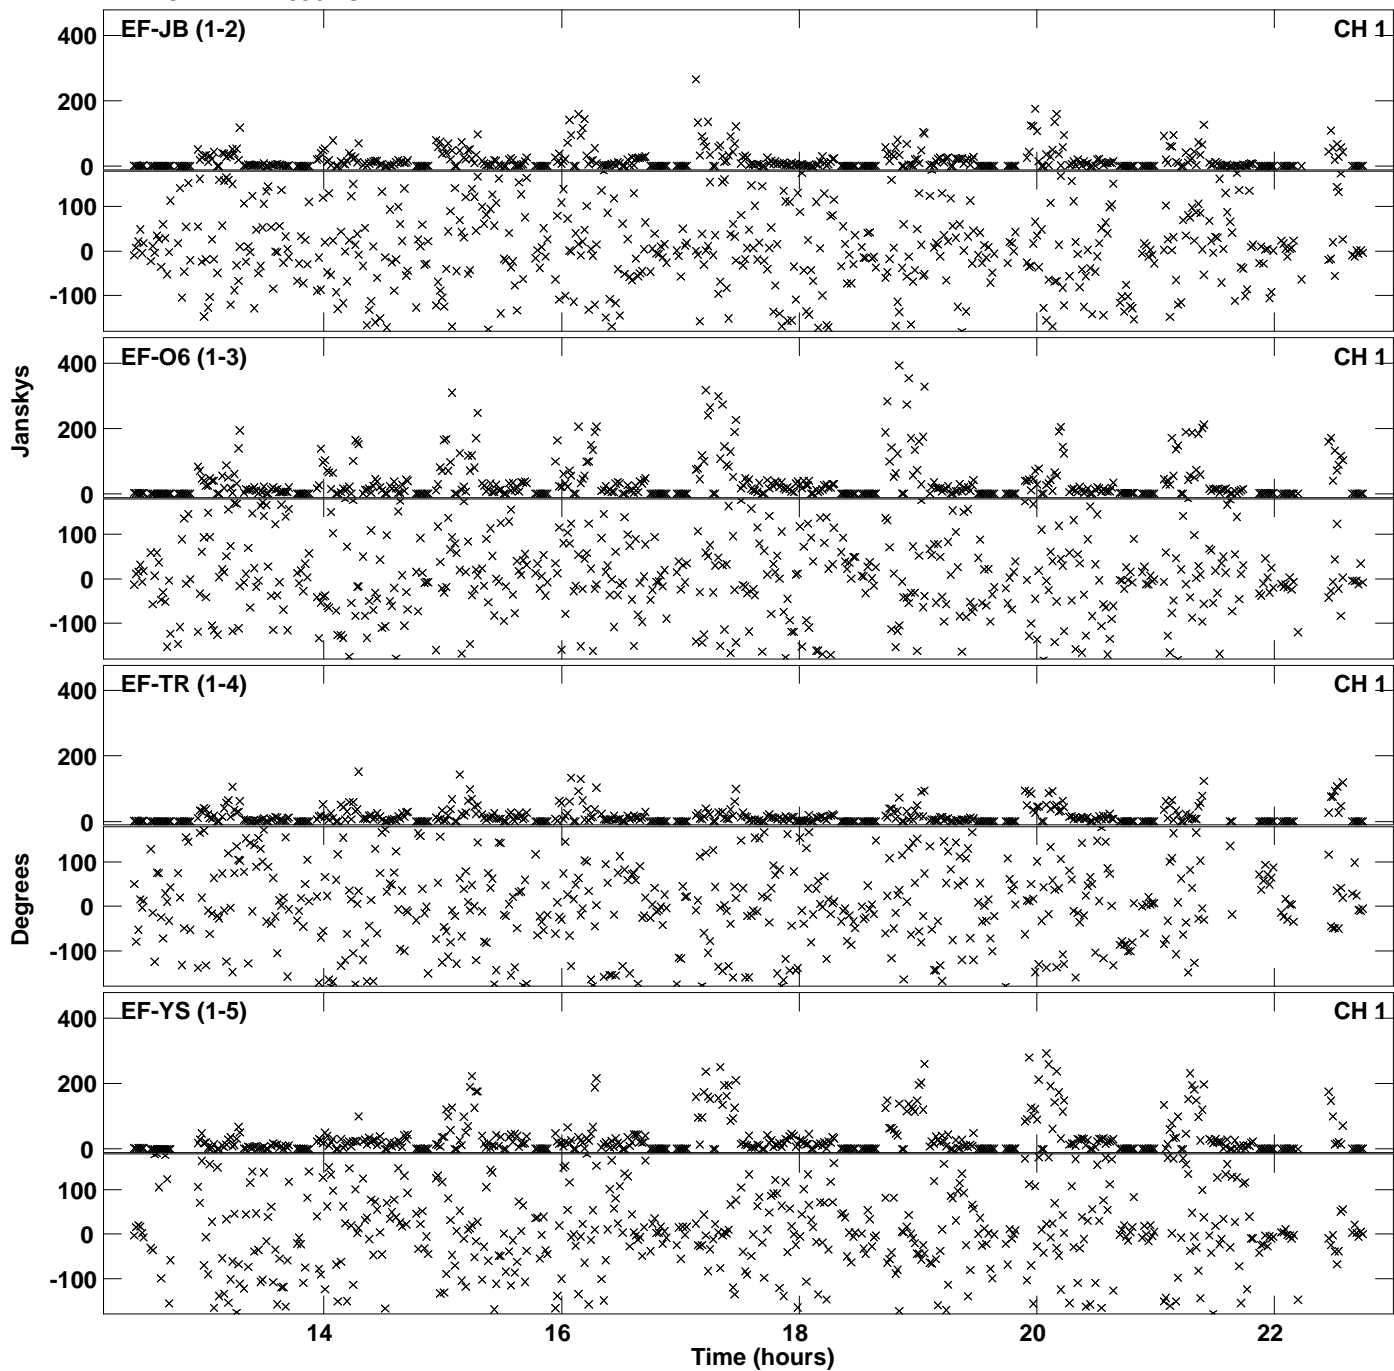

Plot file version 1 created 03-OCT-2017 19:18:21
Amplitude andPhase vs Time for RB004.UVDATA.1 Vect aver. CL # 3
IF 1 CHAN 1 - 4096 STK LL

PLot file version 2 created 03-OCT-2017 19:18:21
Amplitude andPhase vs Time for RB004.UVDATA.1 Vect aver. CL # 3
IF 1 CHAN 1 - 4096 STK LL

Plot file version 3 created 03-OCT-2017 19:24:48
Amplitude andPhase vs Time for RB004.UVDATA.1 Vect aver. CL # 3
IF 1 CHAN 1 - 4096 STK RR

PLot file version 4 created 03-OCT-2017 19:24:48
Amplitude andPhase vs Time for RB004.UVDATA.1 Vect aver. CL # 3
IF 1 CHAN 1 - 4096 STK RR