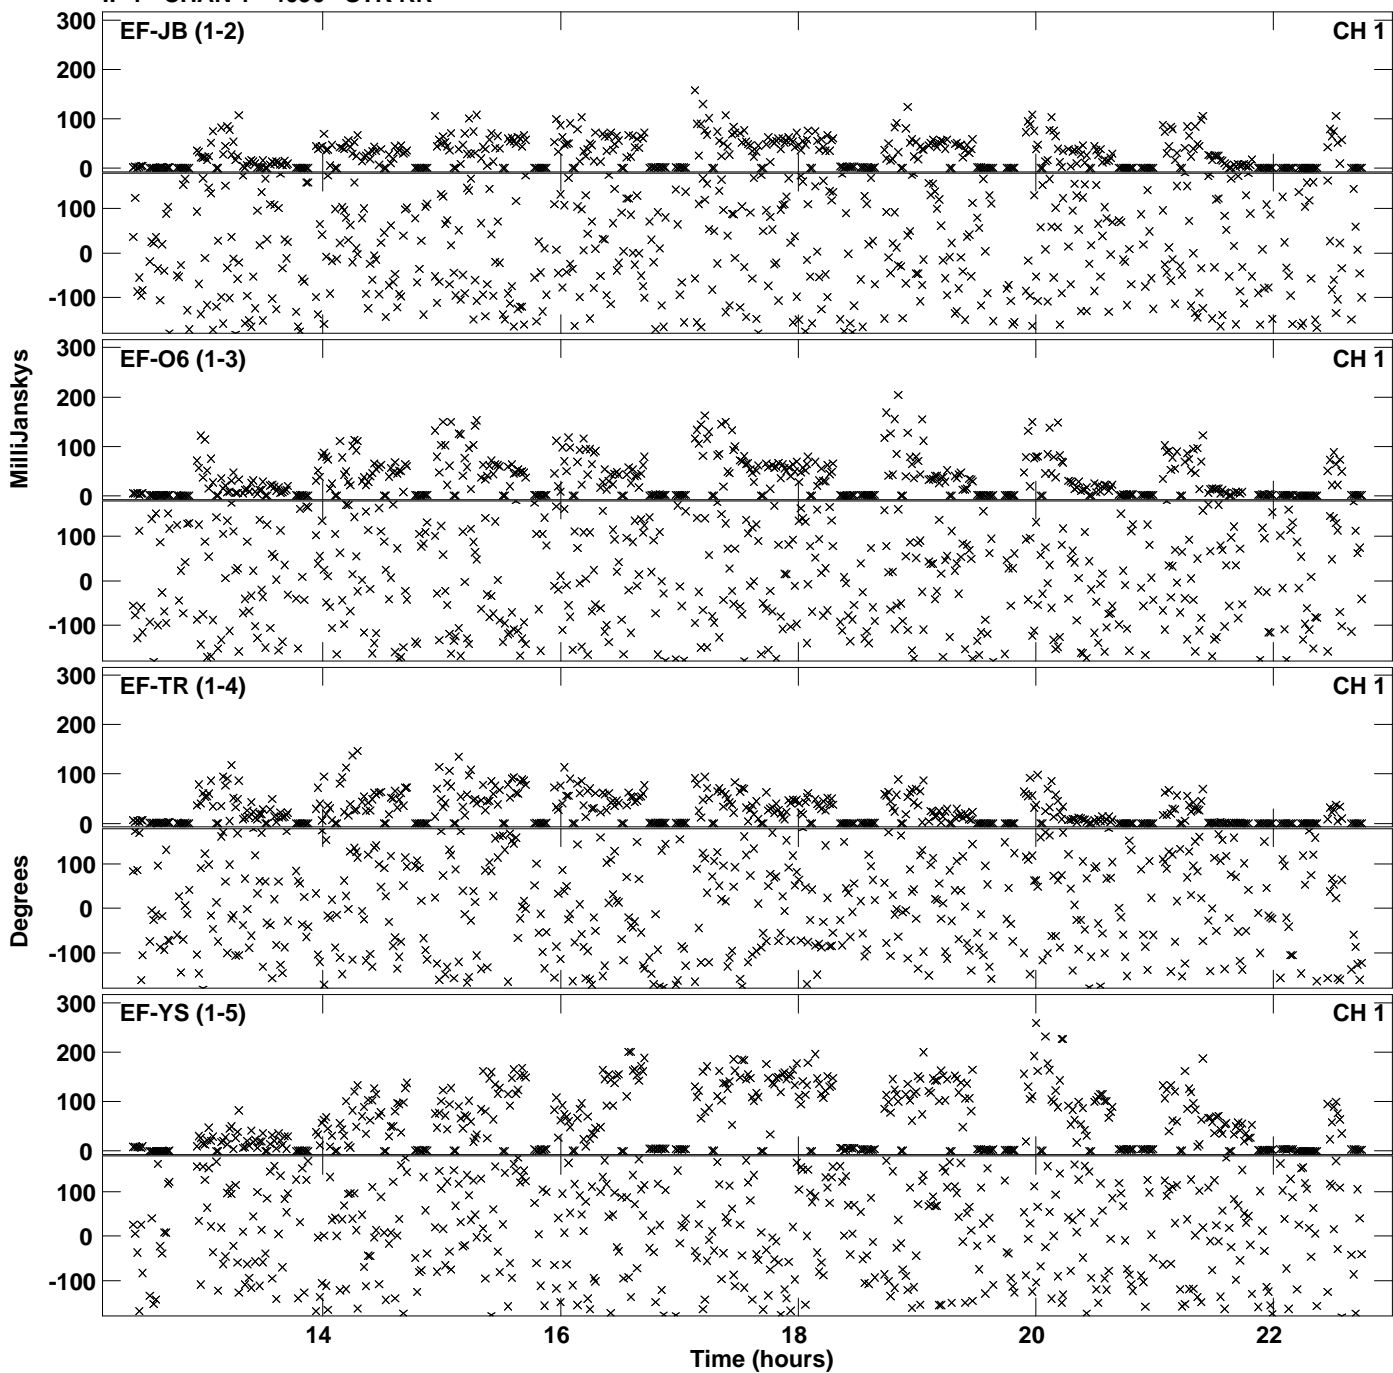

Plot file version 1 created 03-OCT-2017 15:23:36
Amplitude andPhase vs Time for RB004.UVDATA.1 Vect aver.
IF 1 CHAN 1 - 4096 STK LL

Plot file version 2 created 03-OCT-2017 15:23:36
Amplitude andPhase vs Time for RB004.UVDATA.1 Vect aver.
IF 1 CHAN 1 - 4096 STK LL

Plot file version 3 created 03-OCT-2017 15:28:14
Amplitude andPhase vs Time for RB004.UVDATA.1 Vect aver.
IF 1 CHAN 1 - 4096 STK RR

Plot file version 4 created 03-OCT-2017 15:28:14
Amplitude andPhase vs Time for RB004.UVDATA.1 Vect aver.
IF 1 CHAN 1 - 4096 STK RR