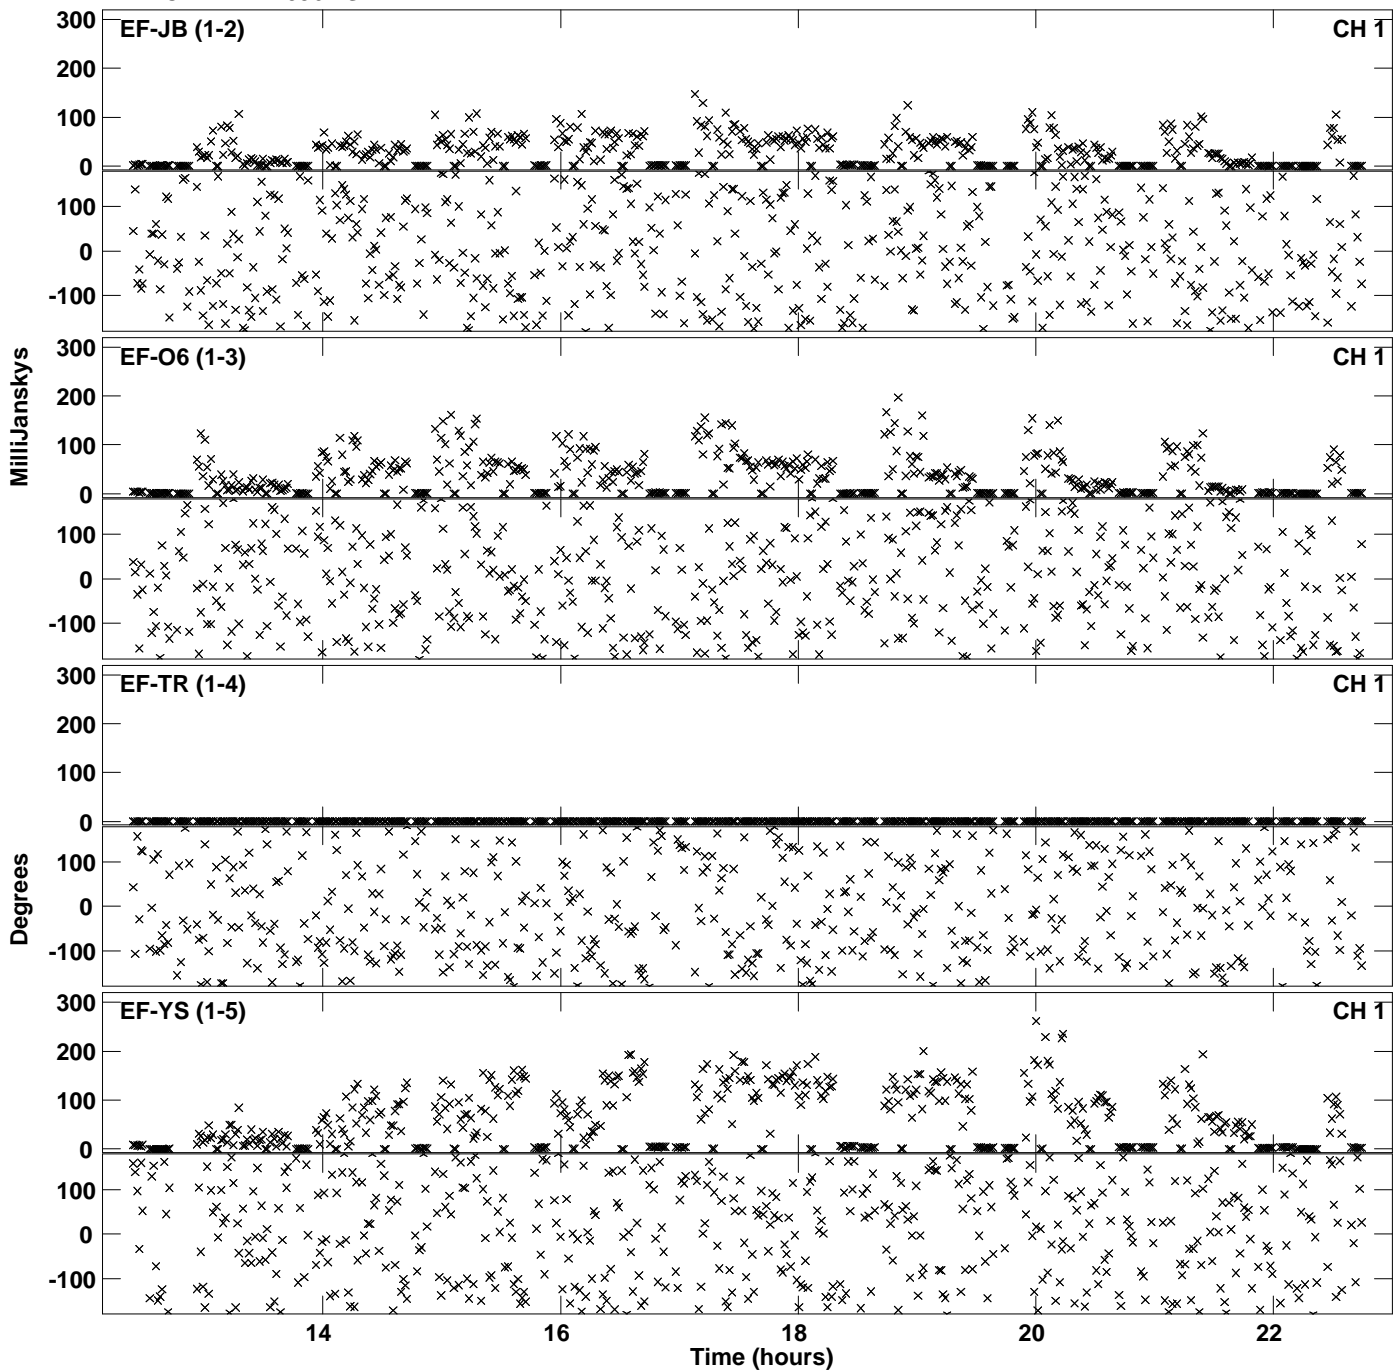

Plot file version 1 created 03-OCT-2017 15:23:36
Amplitude andPhase vs Time for RB004.UVDATA.1 Vect aver.
IF 1 CHAN 1 - 4096 STK LL

Plot file version 2 created 03-OCT-2017 15:23:36
Amplitude andPhase vs Time for RB004.UVDATA.1 Vect aver.
IF 1 CHAN 1 - 4096 STK LL

Plot file version 3 created 03-OCT-2017 15:28:14
Amplitude andPhase vs Time for RB004.UVDATA.1 Vect aver.
IF 1 CHAN 1 - 4096 STK RR

Plot file version 4 created 03-OCT-2017 15:28:14
Amplitude andPhase vs Time for RB004.UVDATA.1 Vect aver.
IF 1 CHAN 1 - 4096 STK RR