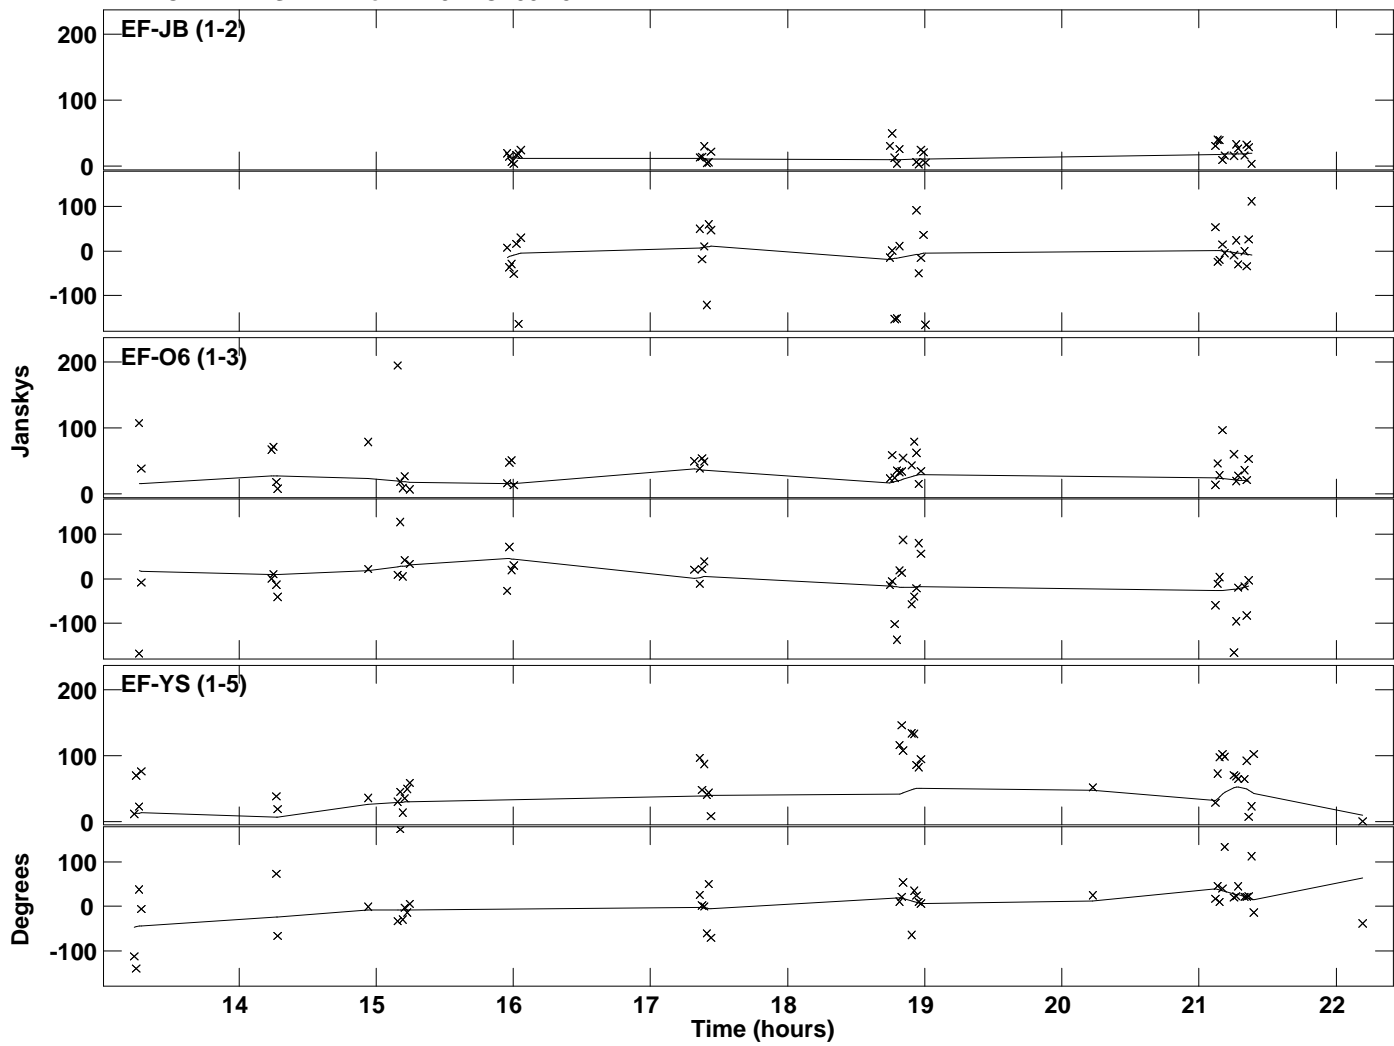

PLot file version 1 created 03-OCT-2017 19:38:49
Amplitude andPhase vs Time for W49N.MULTI.1 Vect aver. CL # 3
IF 1 CHAN 1 STK LL of W49N.ICL001.3

PLOT file version 2 created 03-OCT-2017 19:38:49
 Amplitude andPhase vs Time for W49N.MULTI.1 Vect aver. CL # 3
 IF 1 CHAN 1 STK RR of W49N.ICL001.3