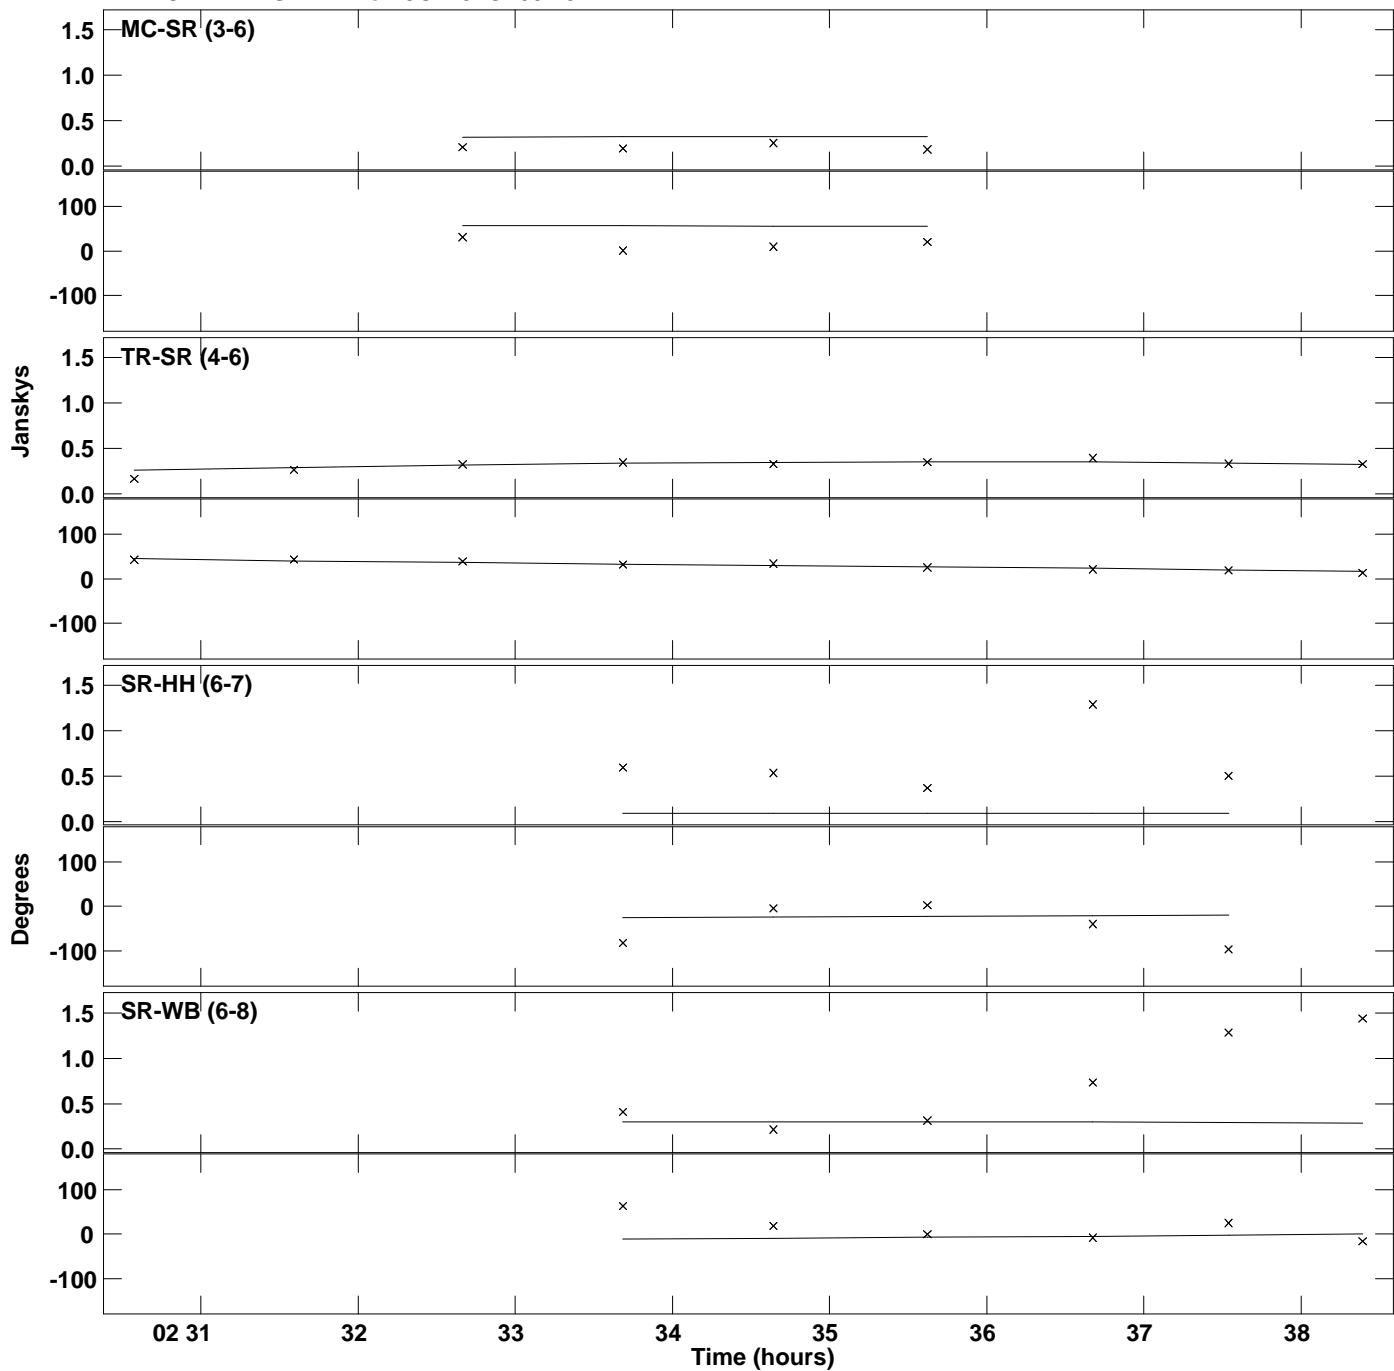

Plot file version 1 created 02-MAY-2019 08:37:10  
Amplitude and Phase vs Time for 3C273.MULTI.1 Vect aver. CL # 3  
IF 1 CHAN 1 STK LL of 3C273.ICL001.3

Plot file version 2 created 02-MAY-2019 08:37:10  
Amplitude and Phase vs Time for 3C273.MULTI.1 Vect aver. CL # 3  
IF 1 CHAN 1 STK RR of 3C273.ICL001.3

Plot file version 3 created 02-MAY-2019 08:37:10  
Amplitude and Phase vs Time for 3C273.MULTI.1 Vect aver. CL # 3  
IF 1 CHAN 1 STK RR of 3C273.ICL001.3