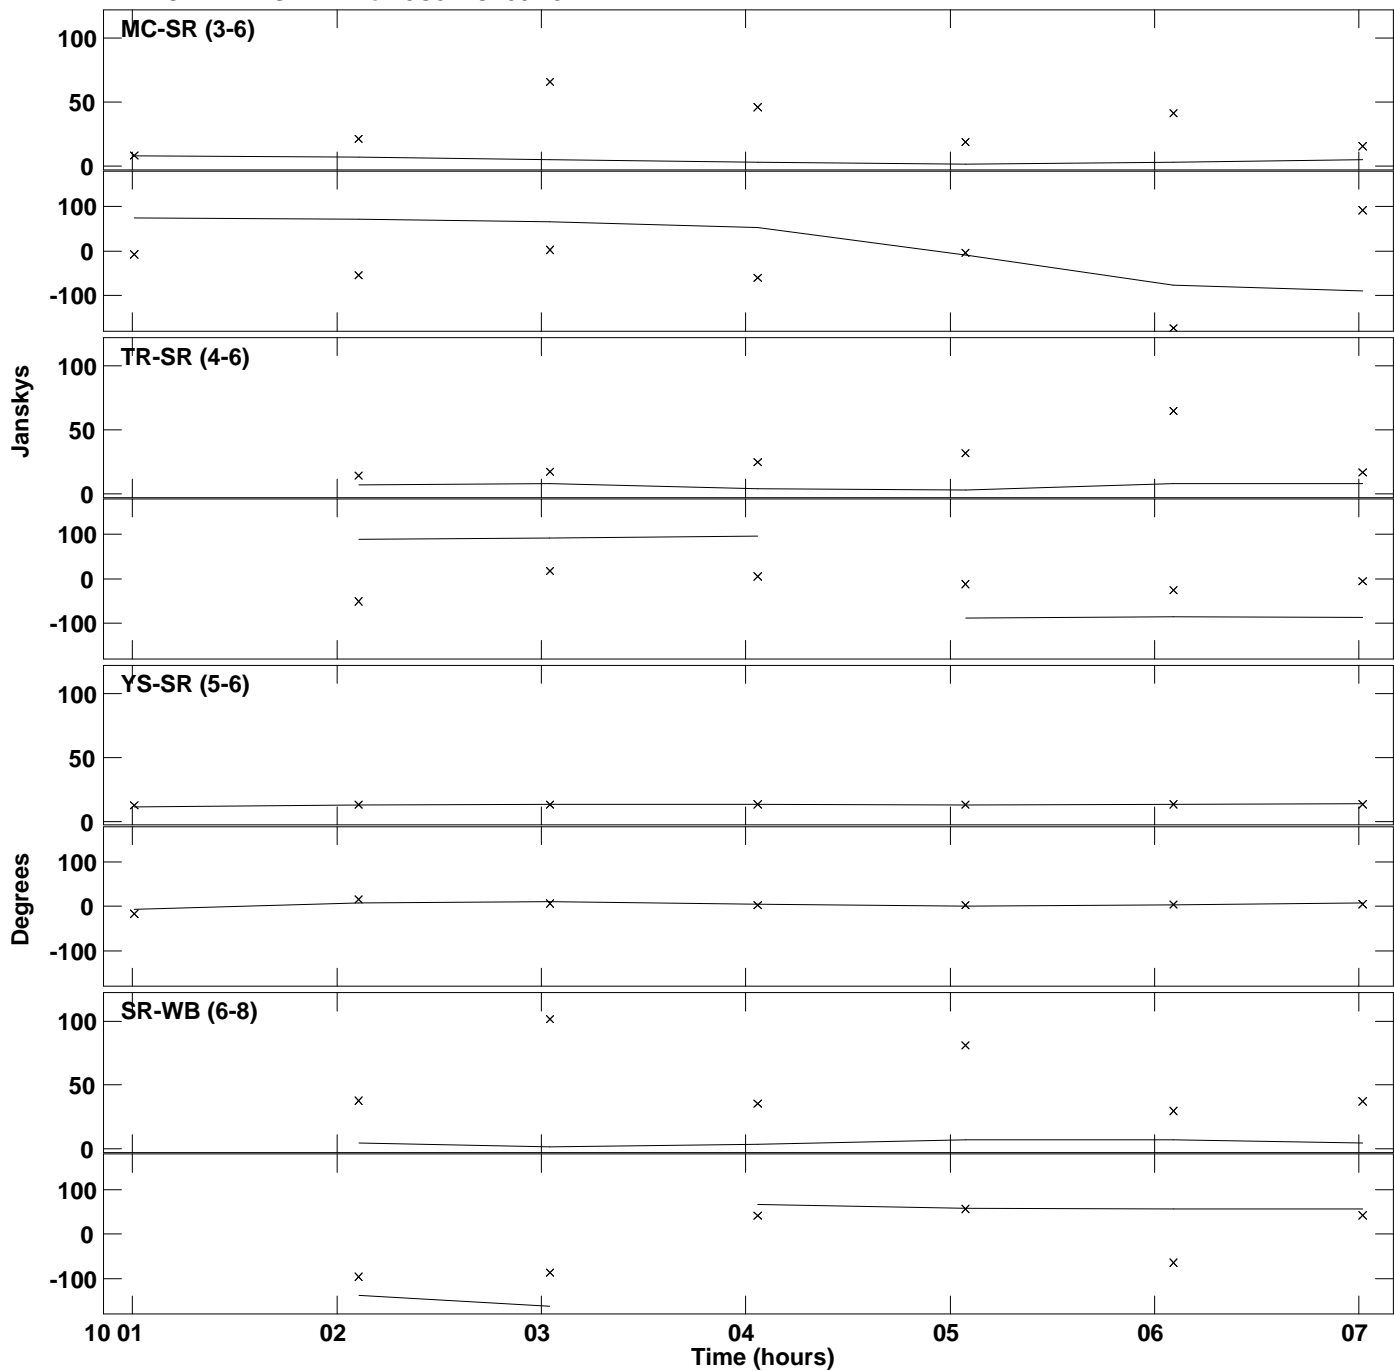

Plot file version 1 created 10-MAY-2019 13:00:21
Amplitude and Phase vs Time for 3C84.MULTI.1 Vect aver. CL # 3
IF 1 CHAN 1 STK LL of 3C84.ICL001.3

PLot file version 2 created 10-MAY-2019 13:00:22
Amplitude andPhase vs Time for 3C84.MULTI.1 Vect aver. CL # 3
IF 1 CHAN 1 STK RR of 3C84.ICL001.3