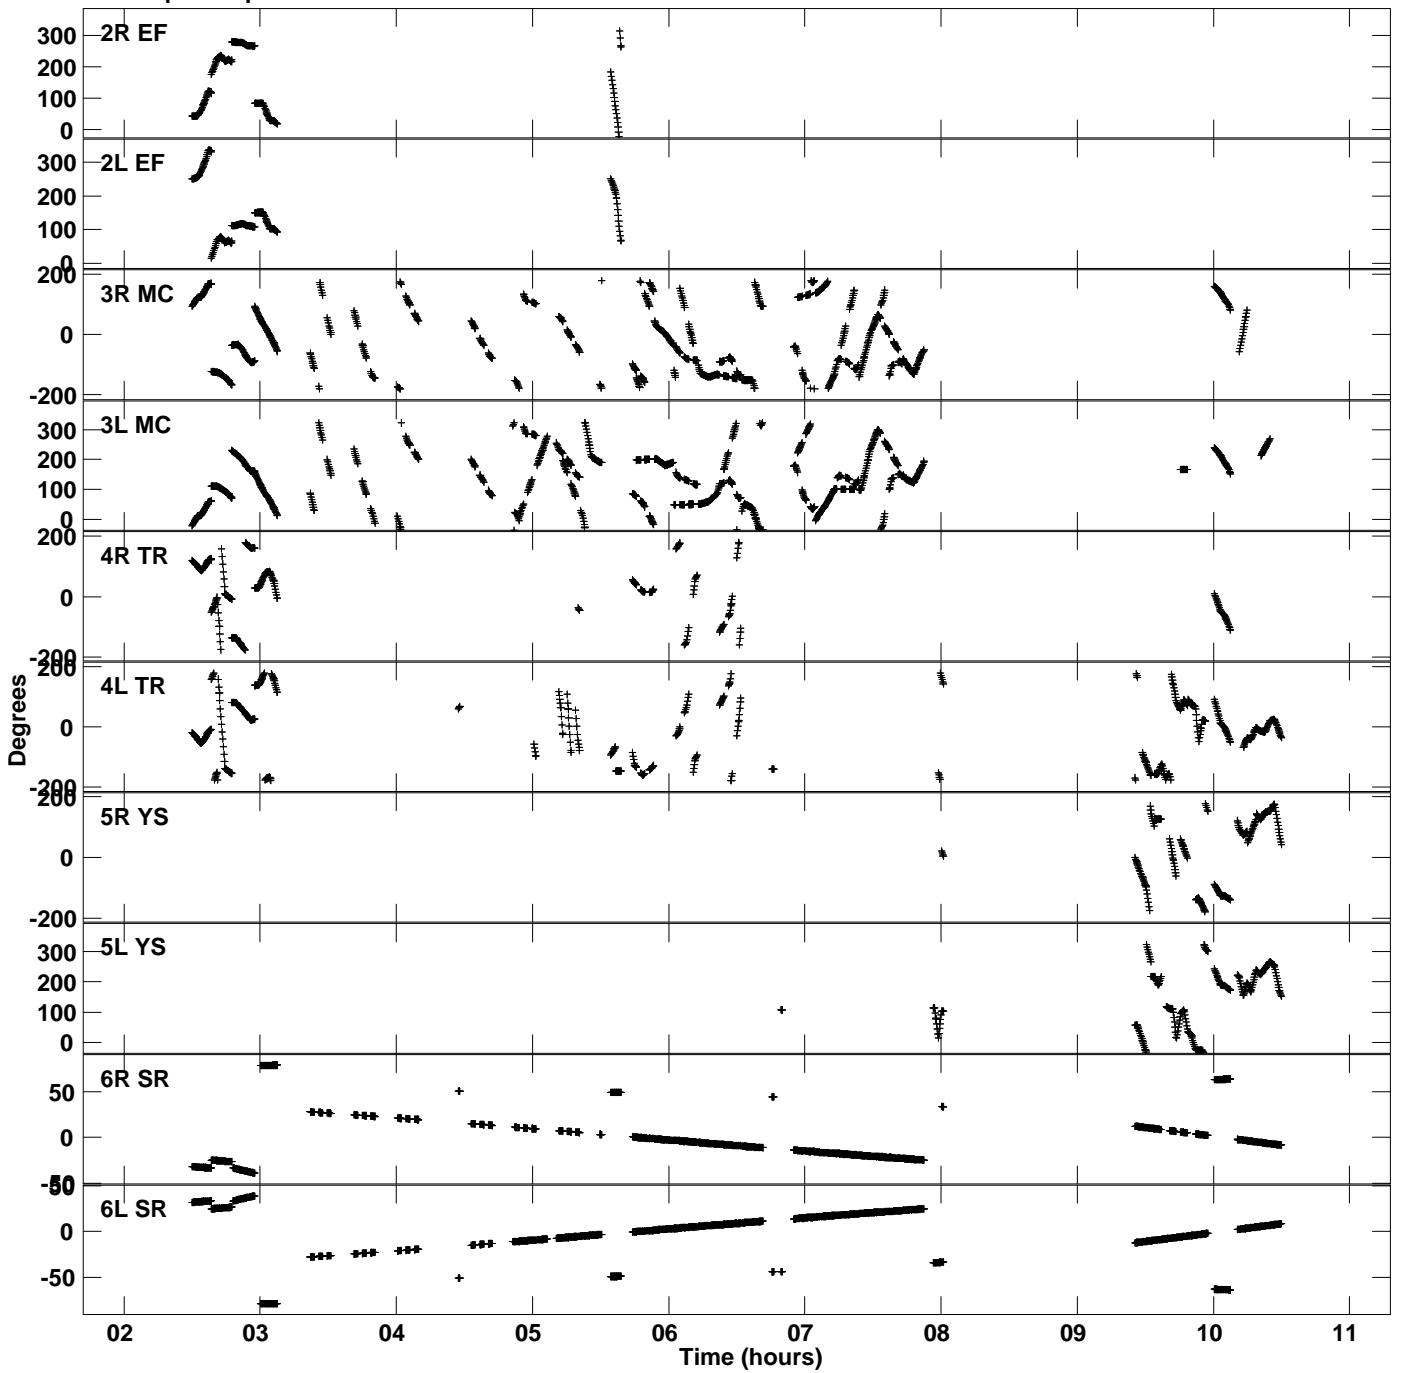

Plot file version 1 created 10-MAY-2019 12:05:10
Gain phs vs UTC time for RB005_1.UVDATA.1
CL 3 Rpol & Lpol IF 1

Plot file version 2 created 10-MAY-2019 12:05:10
Gain phs vs UTC time for RB005_1.UVDATA.1
CL 3 Rpol & Lpol IF 1