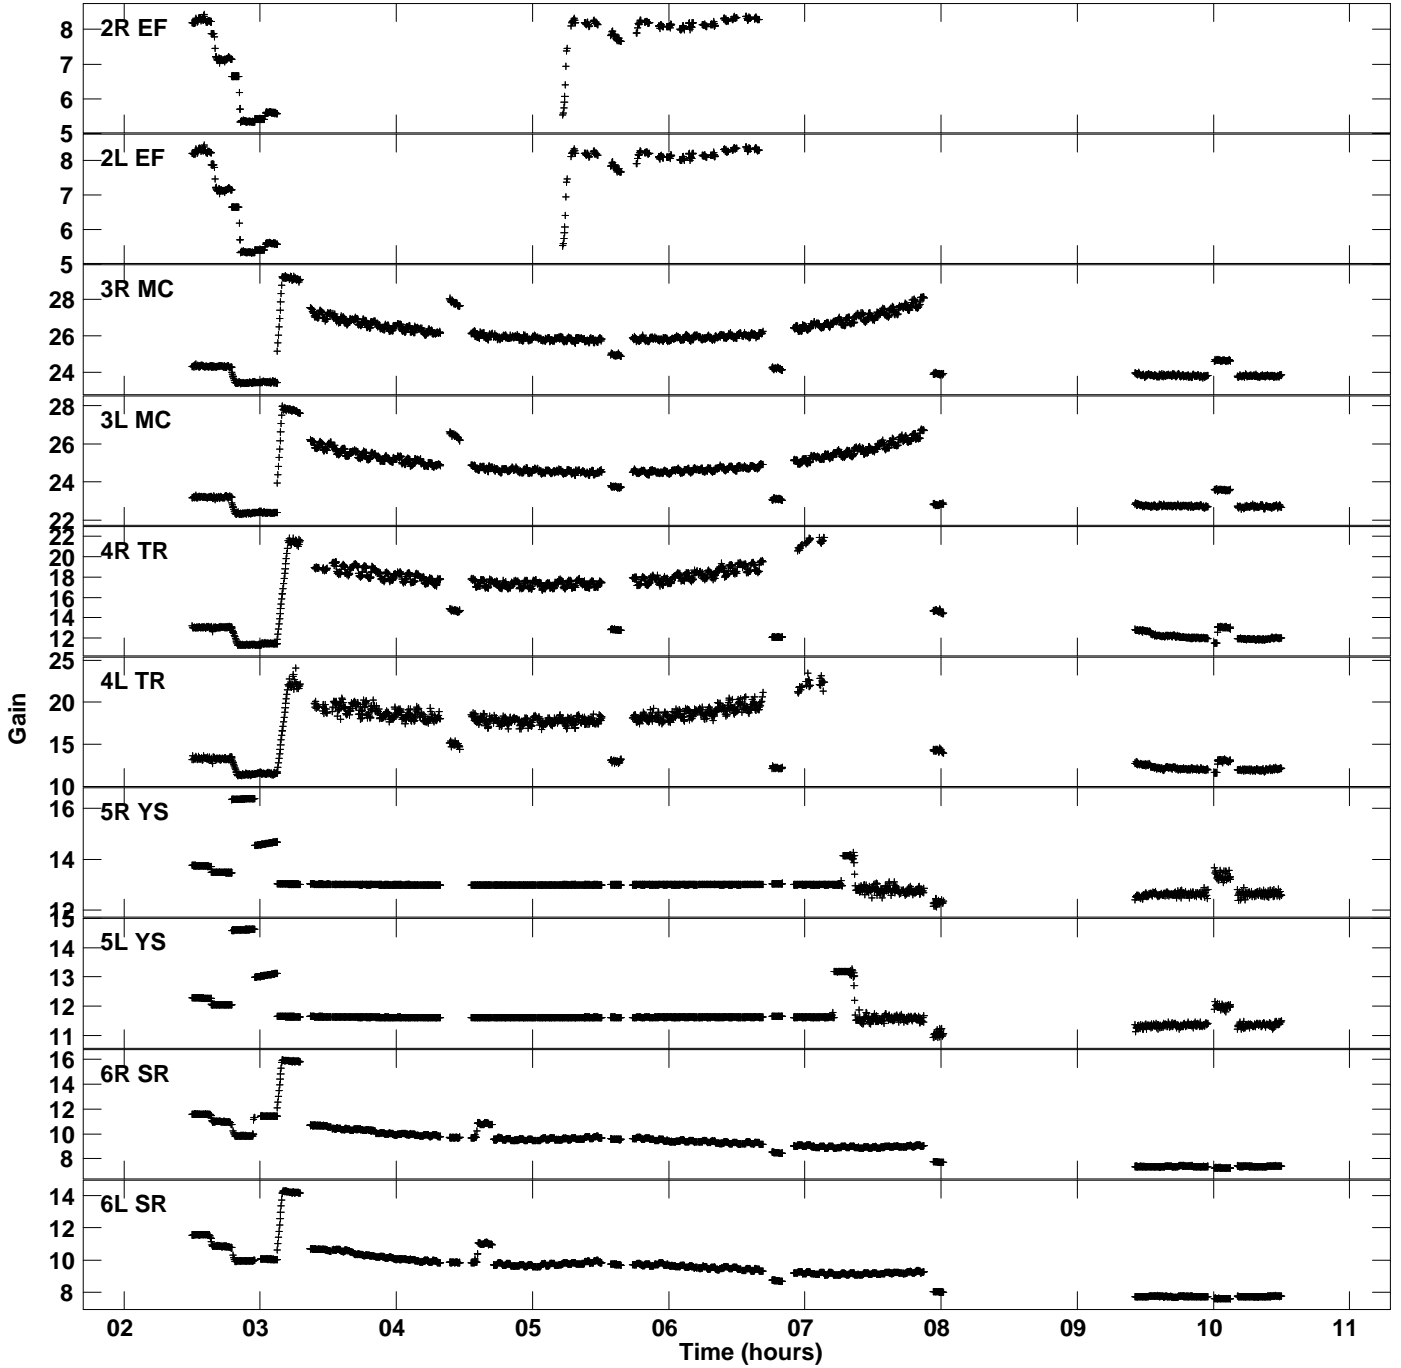

Plot file version 1 created 10-MAY-2019 11:29:45
Gain amp vs UTC time for RB005_1.UVDATA.1
CL 2 Rpol & Lpol IF 1

Plot file version 2 created 10-MAY-2019 11:29:45
Gain amp vs UTC time for RB005_1.UVDATA.1
CL 2 Rpol & Lpol IF 1