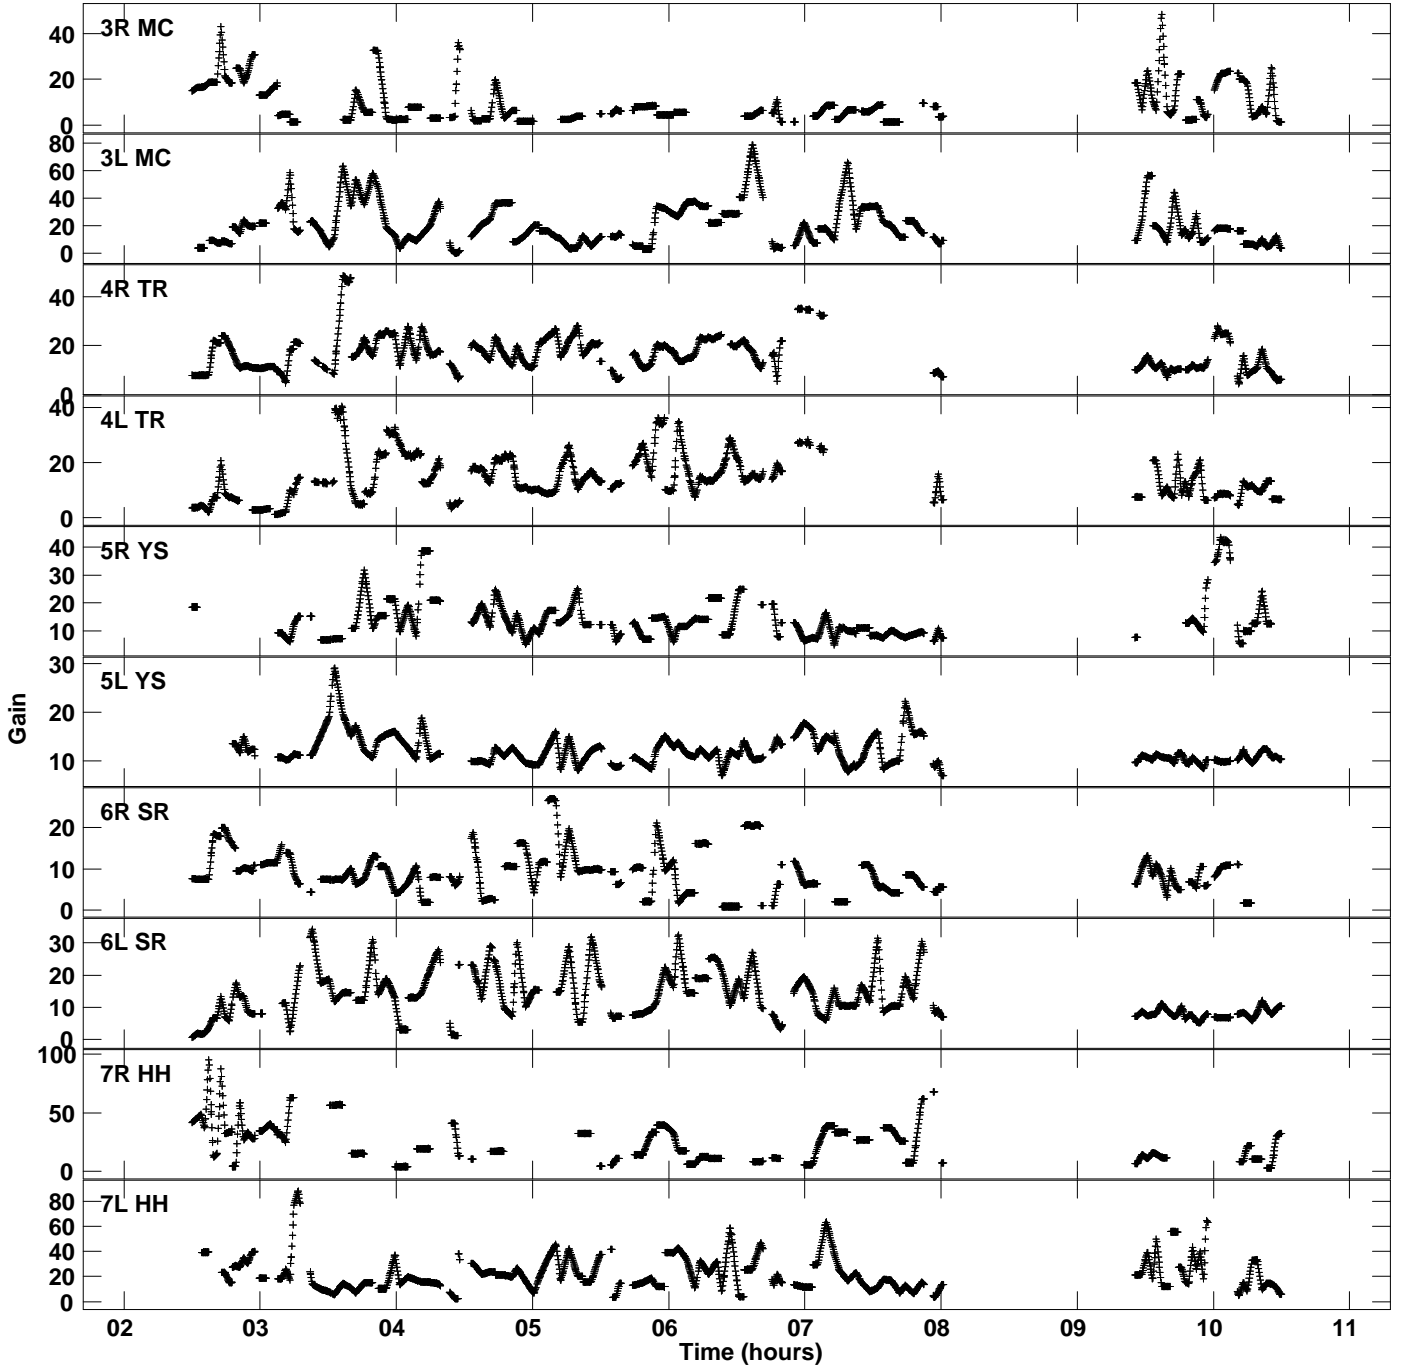

Plot file version 1 created 02-MAY-2019 08:37:11
Gain amp vs UTC time for RB005_1.TMP.1
CL 4 Rpol & Lpol IF 1

Plot file version 2 created 02-MAY-2019 08:37:11
Gain amp vs UTC time for RB005_1.TMP.1
CL 4 Rpol & Lpol IF 1