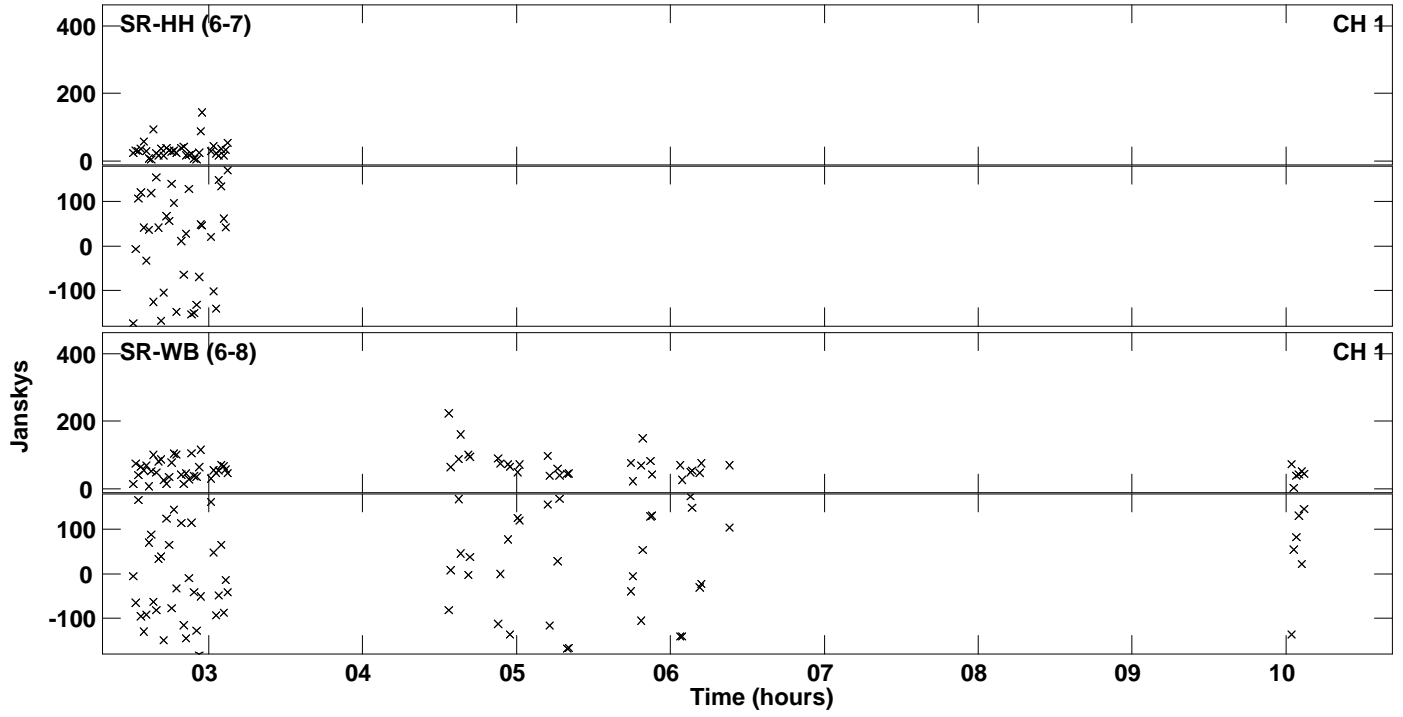

Plot file version 1 created 10-MAY-2019 12:28:32
Amplitude and Phase vs Time for RB005 1.UVDATA.1 Vect aver. CL # 3
IF 1 CHAN 1 - 4096 STK LL

Plot file version 2 created 10-MAY-2019 12:28:32
Amplitude andPhase vs Time for RB005 1.UVDATA.1 Vect aver. CL # 3
IF 1 CHAN 1 - 4096 STK LL

Plot file version 3 created 10-MAY-2019 12:39:04
Amplitude andPhase vs Time for RB005 1.UVDATA.1 Vect aver. CL # 3
IF 1 CHAN 1 - 4096 STK RR

Plot file version 4 created 10-MAY-2019 12:39:04
Amplitude andPhase vs Time for RB005 1.UVDATA.1 Vect aver. CL # 3
IF 1 CHAN 1 - 4096 STK RR