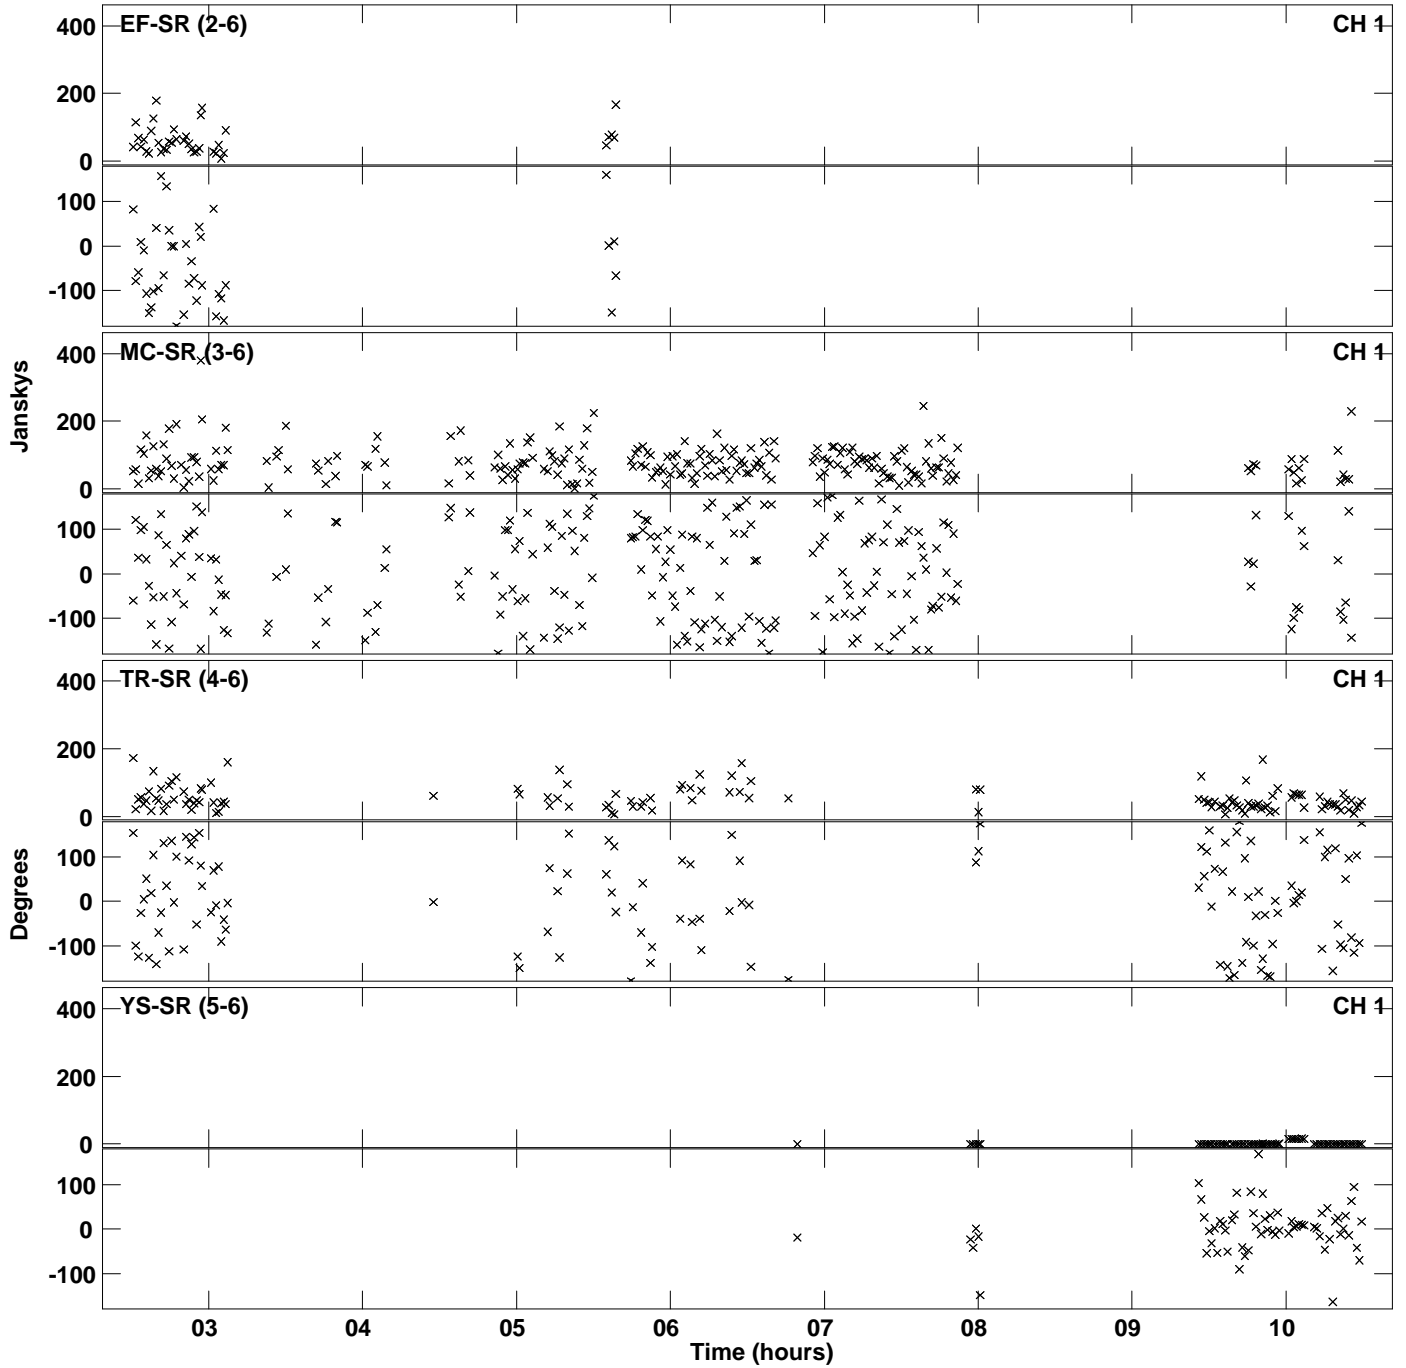

Plot file version 1 created 10-MAY-2019 12:28:32
Amplitude and Phase vs Time for RB005 1.UVDATA.1 Vect aver. CL # 3
IF 1 CHAN 1 - 4096 STK LL

Plot file version 2 created 10-MAY-2019 12:28:32
Amplitude andPhase vs Time for RB005 1.UVDATA.1 Vect aver. CL # 3
IF 1 CHAN 1 - 4096 STK LL

Plot file version 3 created 10-MAY-2019 12:39:04
Amplitude andPhase vs Time for RB005 1.UVDATA.1 Vect aver. CL # 3
IF 1 CHAN 1 - 4096 STK RR

Plot file version 4 created 10-MAY-2019 12:39:04
Amplitude andPhase vs Time for RB005 1.UVDATA.1 Vect aver. CL # 3
IF 1 CHAN 1 - 4096 STK RR