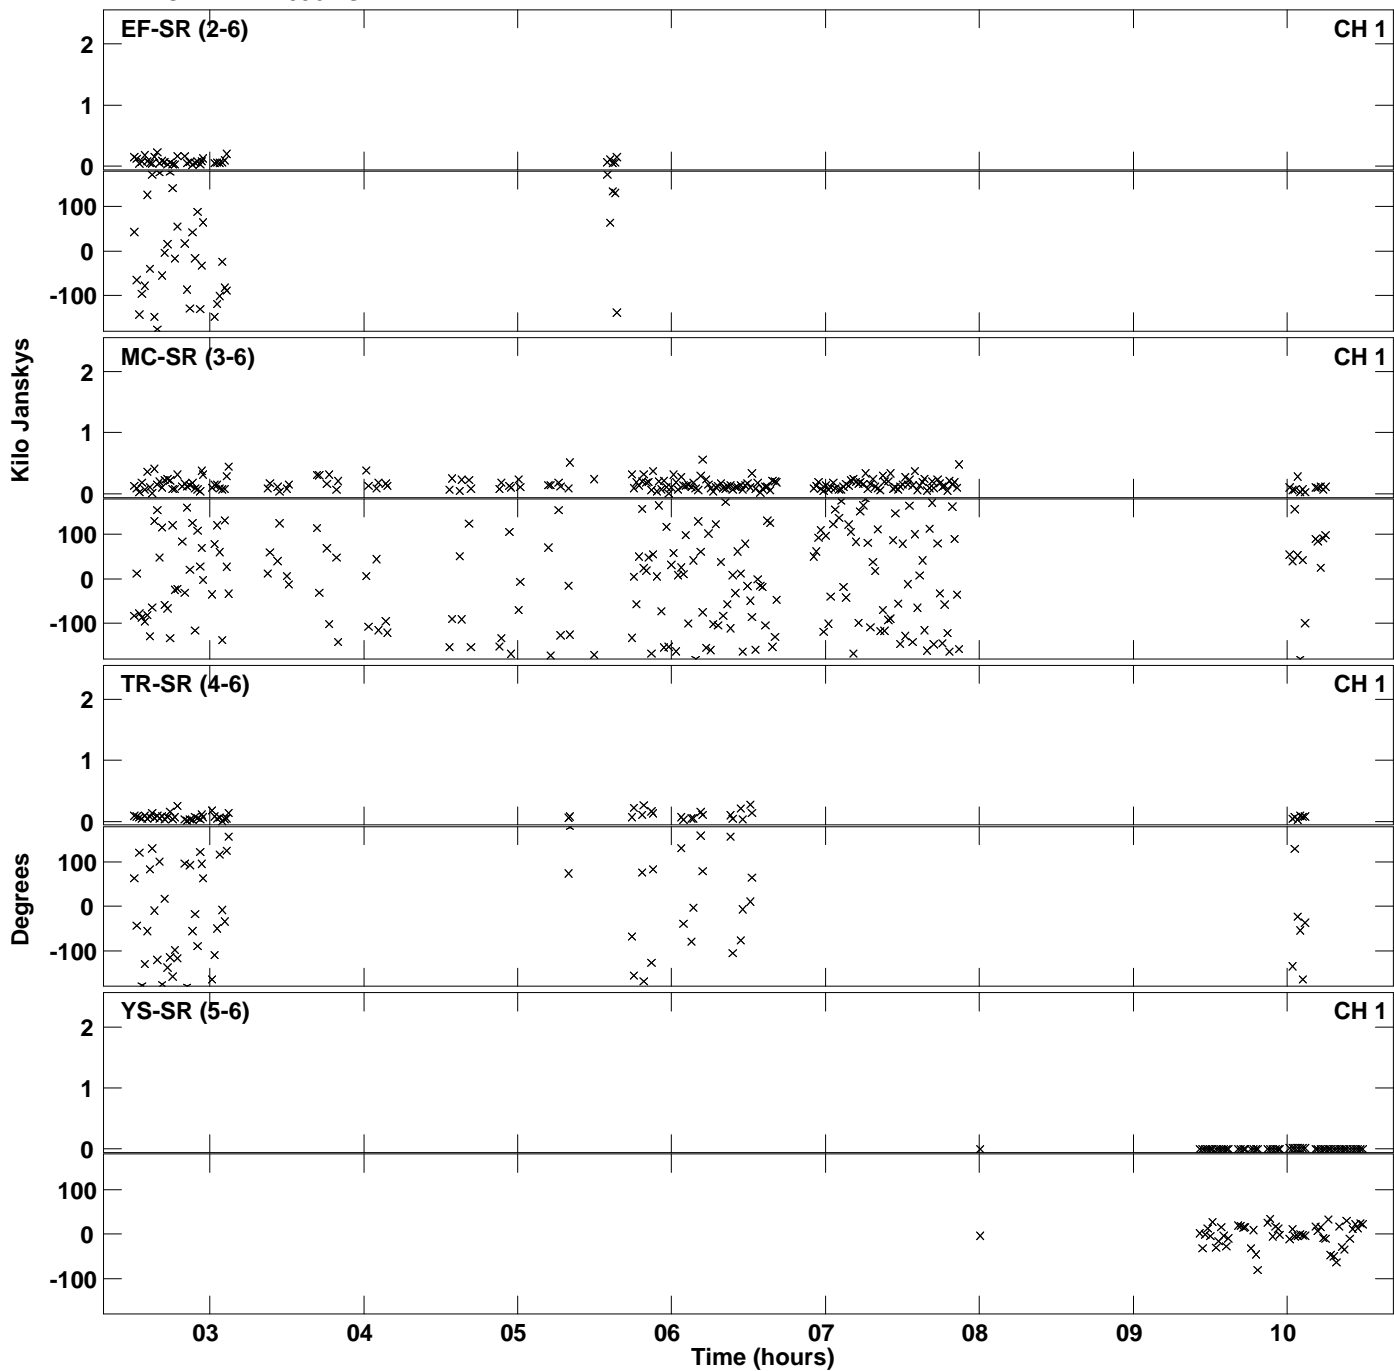

Plot file version 1 created 10-MAY-2019 12:28:32
Amplitude and Phase vs Time for RB005 1.UVDATA.1 Vect aver. CL # 3
IF 1 CHAN 1 - 4096 STK LL

Plot file version 2 created 10-MAY-2019 12:28:32
Amplitude andPhase vs Time for RB005 1.UVDATA.1 Vect aver. CL # 3
IF 1 CHAN 1 - 4096 STK LL

Plot file version 3 created 10-MAY-2019 12:39:04
Amplitude andPhase vs Time for RB005 1.UVDATA.1 Vect aver. CL # 3
IF 1 CHAN 1 - 4096 STK RR

Plot file version 4 created 10-MAY-2019 12:39:04
Amplitude andPhase vs Time for RB005 1.UVDATA.1 Vect aver. CL # 3
IF 1 CHAN 1 - 4096 STK RR