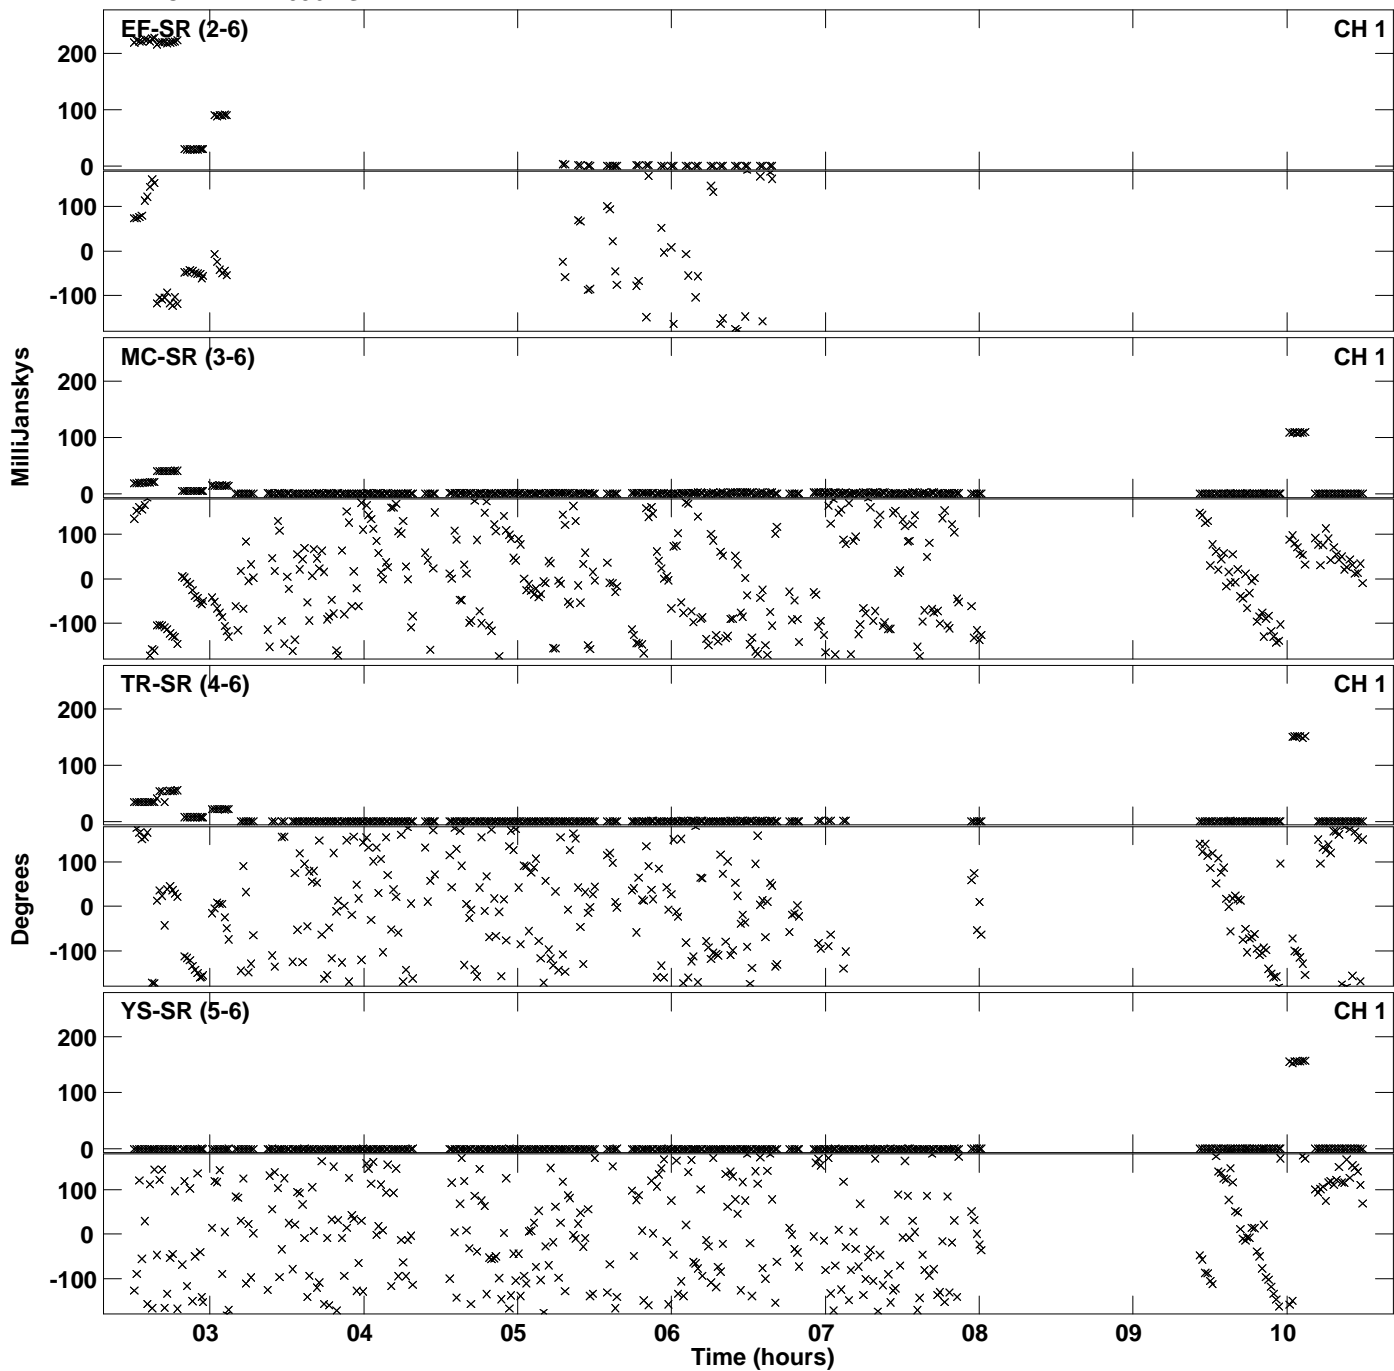

Plot file version 1 created 10-MAY-2019 10:55:43
Amplitude andPhase vs Time for RB005 1.UVDATA.1 Vect aver.
IF 1 CHAN 1 - 4096 STK LL

PLot file version 2 created 10-MAY-2019 10:55:43
Amplitude andPhase vs Time for RB005 1.UVDATA.1 Vect aver.
IF 1 CHAN 1 - 4096 STK LL

Plot file version 3 created 10-MAY-2019 11:05:29
Amplitude and Phase vs Time for RB005 1.UVDATA.1 Vect aver.
IF 1 CHAN 1 - 4096 STK RR

PLot file version 4 created 10-MAY-2019 11:05:29
Amplitude andPhase vs Time for RB005 1.UVDATA.1 Vect aver.
IF 1 CHAN 1 - 4096 STK RR