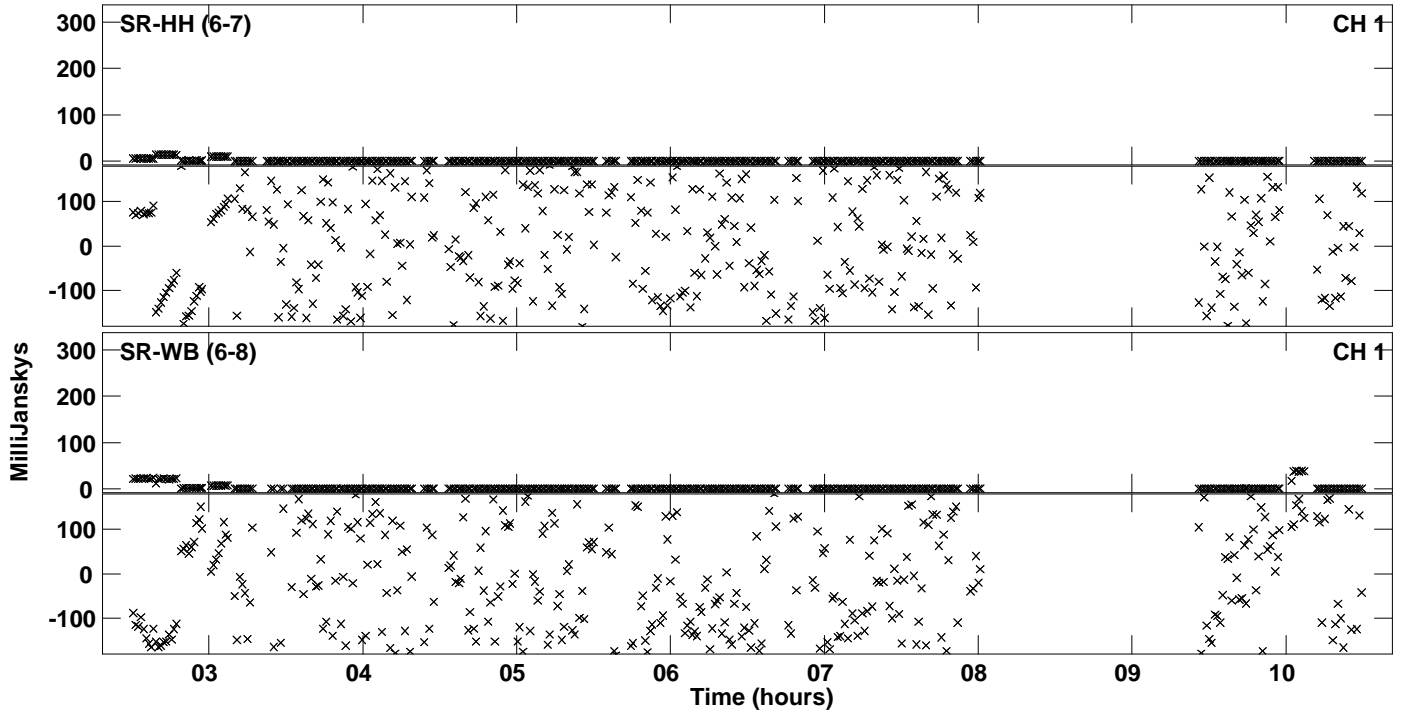

Plot file version 1 created 10-MAY-2019 10:55:43
Amplitude andPhase vs Time for RB005 1.UVDATA.1 Vect aver.
IF 1 CHAN 1 - 4096 STK LL

PLot file version 2 created 10-MAY-2019 10:55:43
Amplitude andPhase vs Time for RB005 1.UVDATA.1 Vect aver.
IF 1 CHAN 1 - 4096 STK LL

Plot file version 3 created 10-MAY-2019 11:05:29
Amplitude and Phase vs Time for RB005 1.UVDATA.1 Vect aver.
IF 1 CHAN 1 - 4096 STK RR

PLot file version 4 created 10-MAY-2019 11:05:29
Amplitude andPhase vs Time for RB005 1.UVDATA.1 Vect aver.
IF 1 CHAN 1 - 4096 STK RR