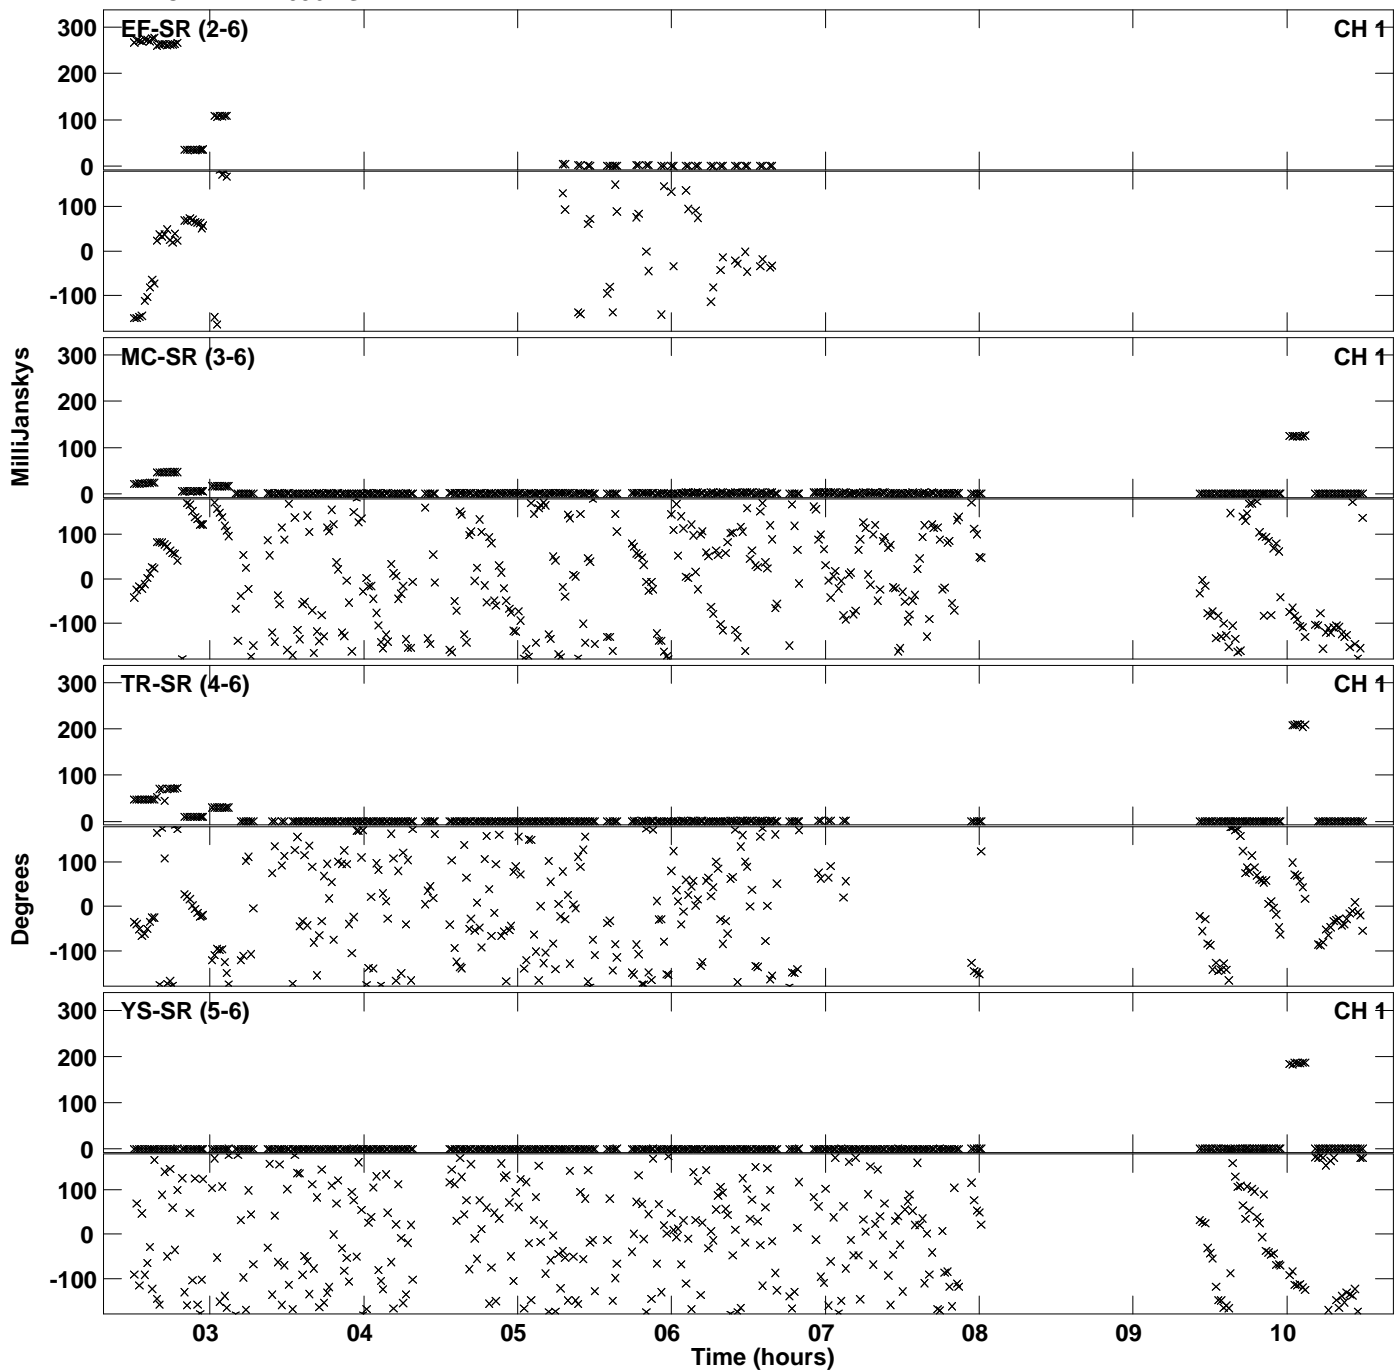

Plot file version 1 created 10-MAY-2019 10:55:43
Amplitude andPhase vs Time for RB005 1.UVDATA.1 Vect aver.
IF 1 CHAN 1 - 4096 STK LL

PLot file version 2 created 10-MAY-2019 10:55:43
Amplitude andPhase vs Time for RB005 1.UVDATA.1 Vect aver.
IF 1 CHAN 1 - 4096 STK LL

Plot file version 3 created 10-MAY-2019 11:05:29
Amplitude and Phase vs Time for RB005 1.UVDATA.1 Vect aver.
IF 1 CHAN 1 - 4096 STK RR

PLot file version 4 created 10-MAY-2019 11:05:29
Amplitude andPhase vs Time for RB005 1.UVDATA.1 Vect aver.
IF 1 CHAN 1 - 4096 STK RR