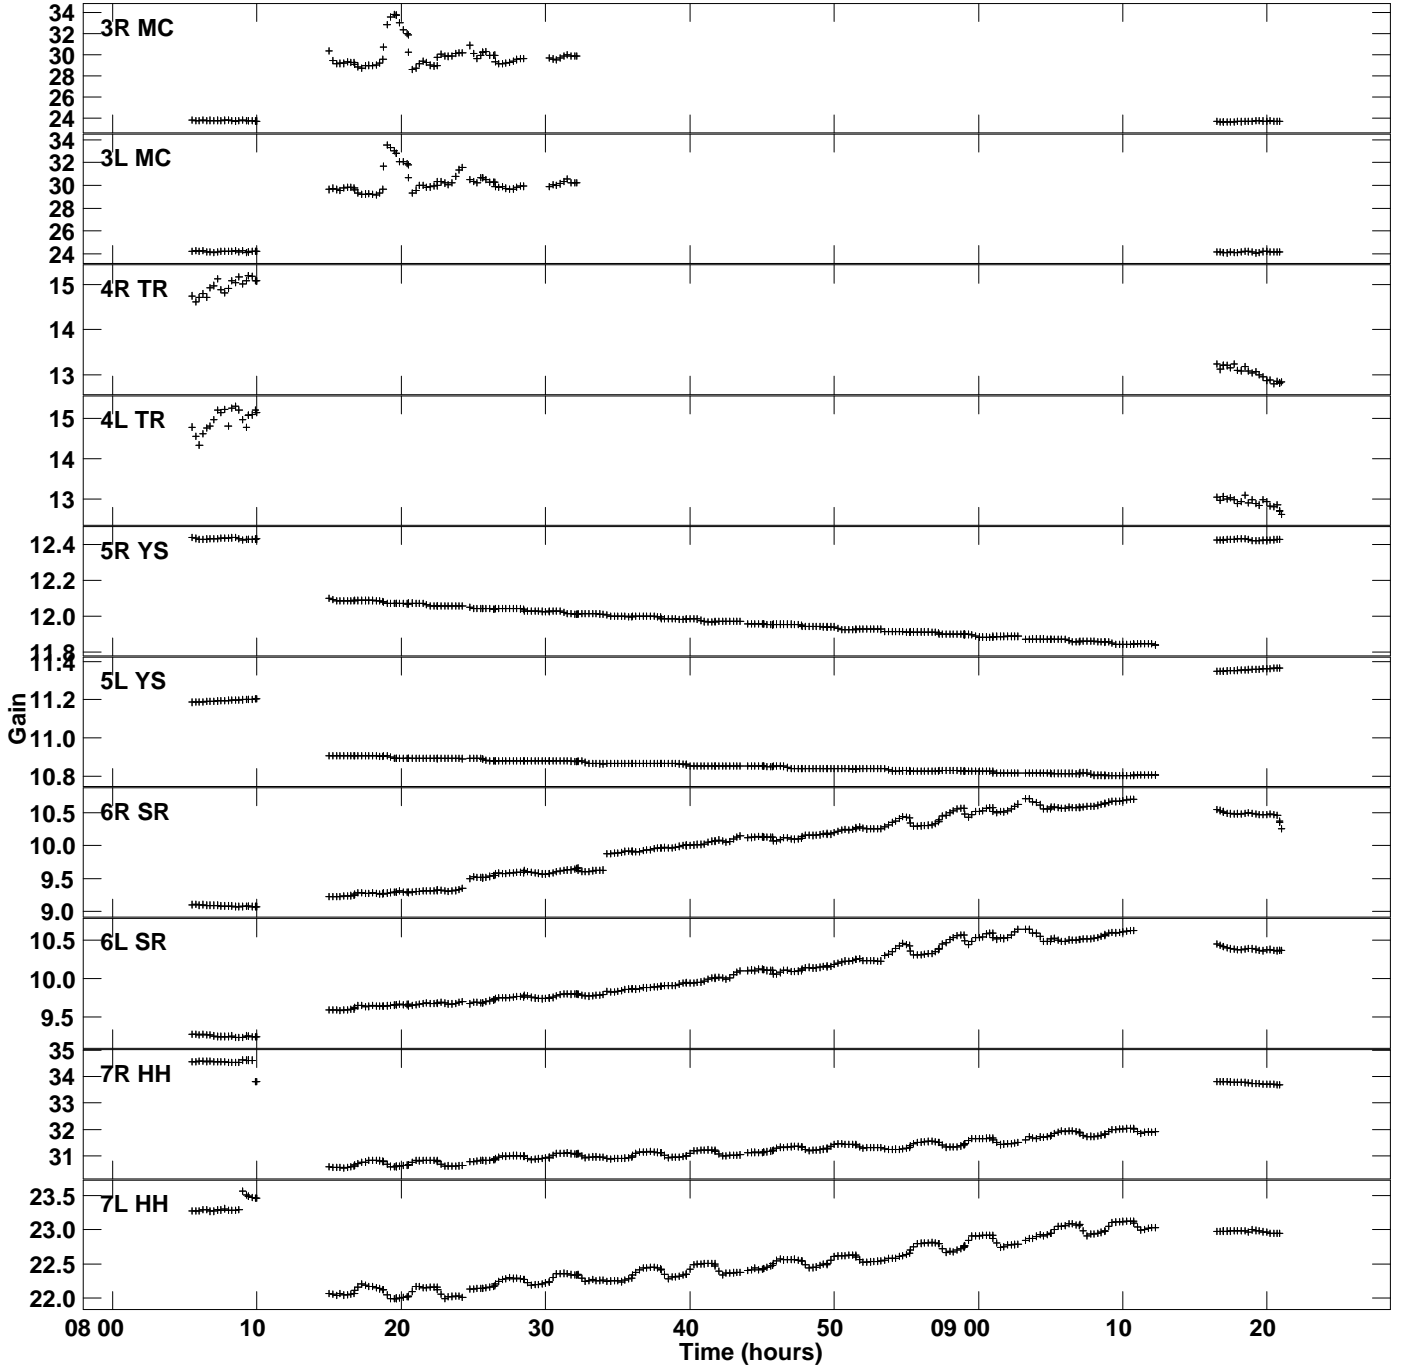

Plot file version 1 created 10-MAY-2019 13:22:58
Gain amp vs UTC time for RB005_2.UVDATA.1
CL 2 Rpol & Lpol IF 1

Plot file version 2 created 10-MAY-2019 13:22:58
Gain amp vs UTC time for RB005_2.UVDATA.1
CL 2 Rpol & Lpol IF 1