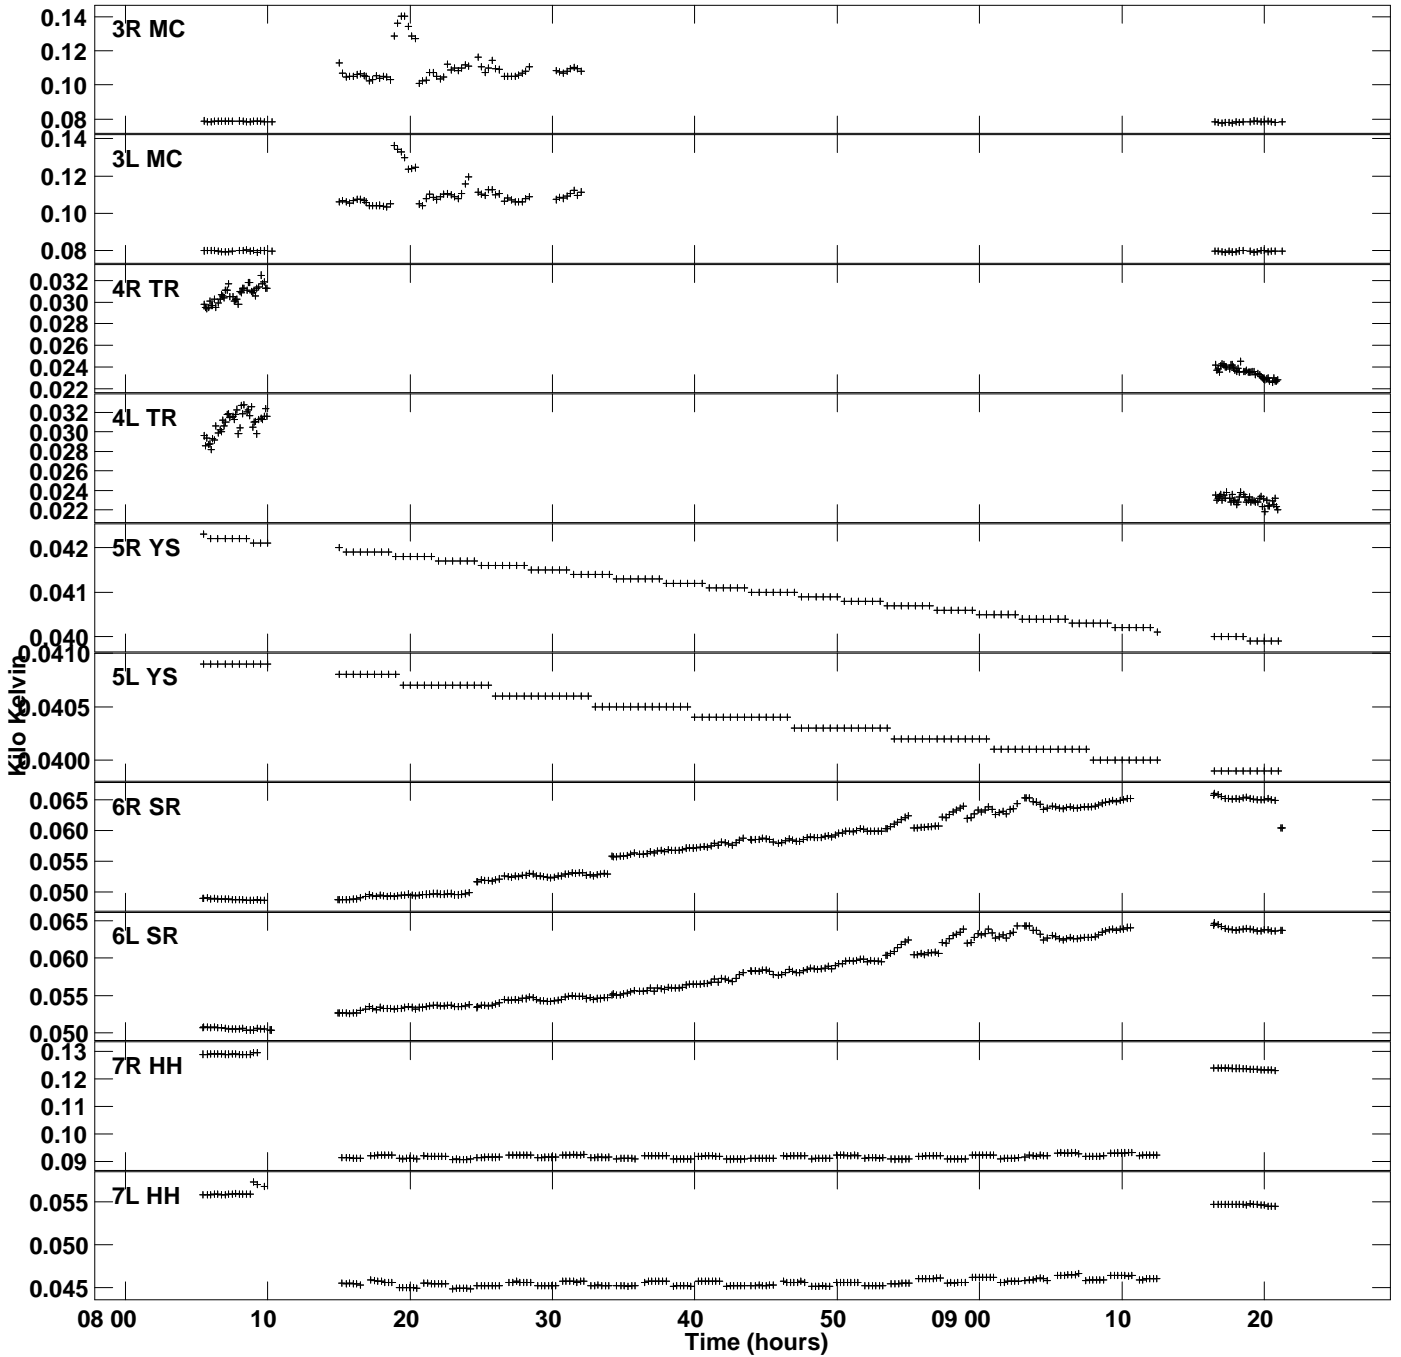

Plot file version 1 created 10-MAY-2019 13:22:57
Tsyst vs UTC time for RB005_2.UVDATA.1
TY 1 Rpol & Lpol IF 1

Plot file version 2 created 10-MAY-2019 13:22:57
Tsys vs UTC time for RB005_2.UVDATA.1
TY 1 Rpol & Lpol IF 1