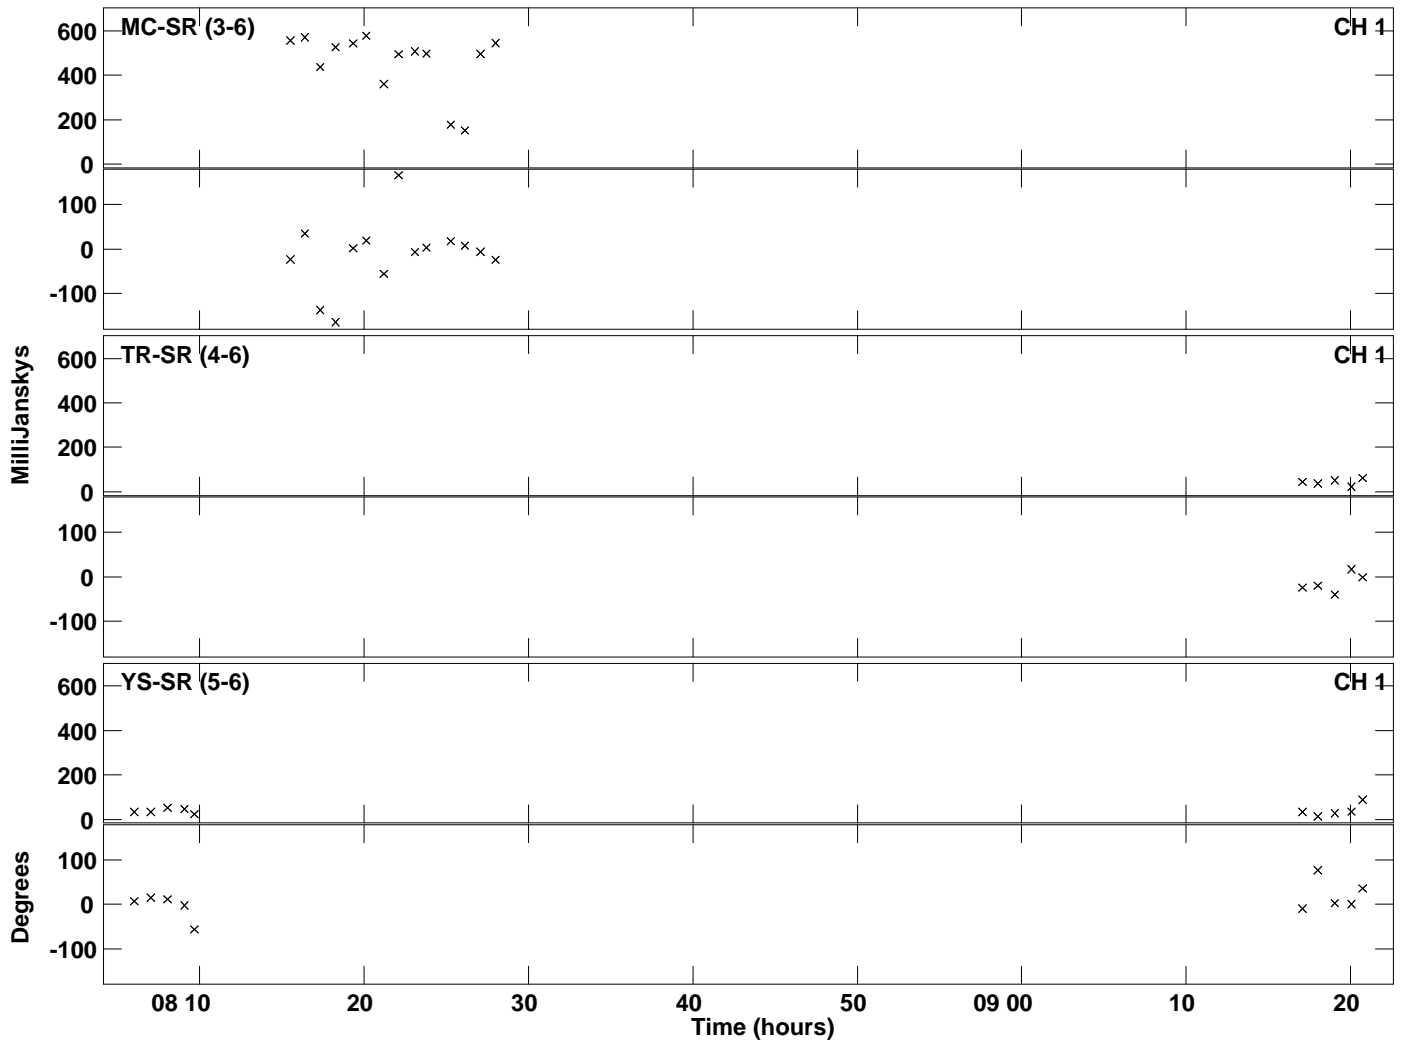

Plot file version 1 created 10-MAY-2019 13:27:18
Amplitude andPhase vs Time for RB005 2.UVDATA.1 Vect aver. CL # 3
IF 1 CHAN 1 - 4096 STK LL

PLot file version 2 created 10-MAY-2019 13:27:51
Amplitude andPhase vs Time for RB005 2.UVDATA.1 Vect aver. CL # 3
IF 1 CHAN 1 - 4096 STK RR