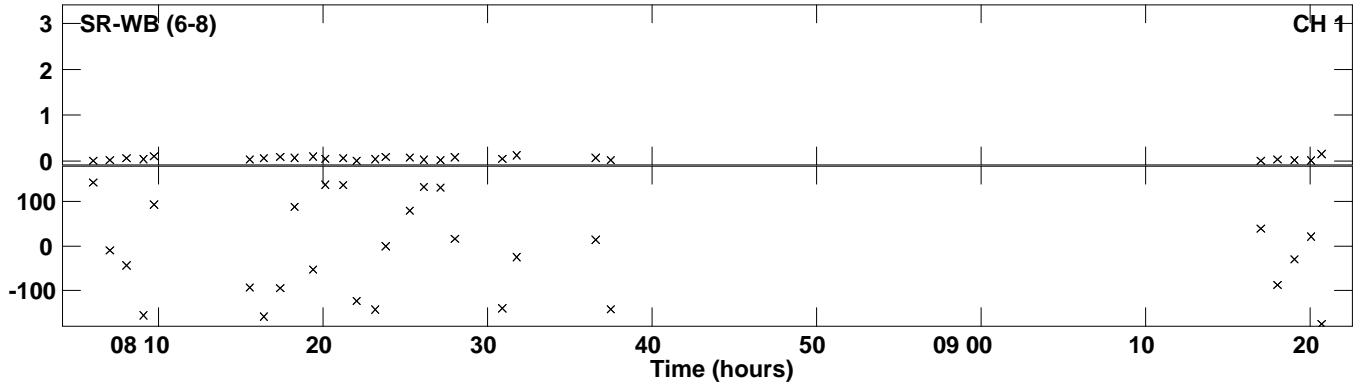

Plot file version 1 created 10-MAY-2019 13:20:12
Amplitude andPhase vs Time for RB005 2.UVDATA.1 Vect aver.
IF 1 CHAN 1 - 4096 STK LL

PLot file version 2 created 10-MAY-2019 13:20:12
Amplitude andPhase vs Time for RB005 2.UVDATA.1 Vect aver.
IF 1 CHAN 1 - 4096 STK LL

Plot file version 3 created 10-MAY-2019 13:20:46
Amplitude andPhase vs Time for RB005 2.UVDATA.1 Vect aver.
IF 1 CHAN 1 - 4096 STK RR

PLot file version 4 created 10-MAY-2019 13:20:46
Amplitude andPhase vs Time for RB005 2.UVDATA.1 Vect aver.
IF 1 CHAN 1 - 4096 STK RR