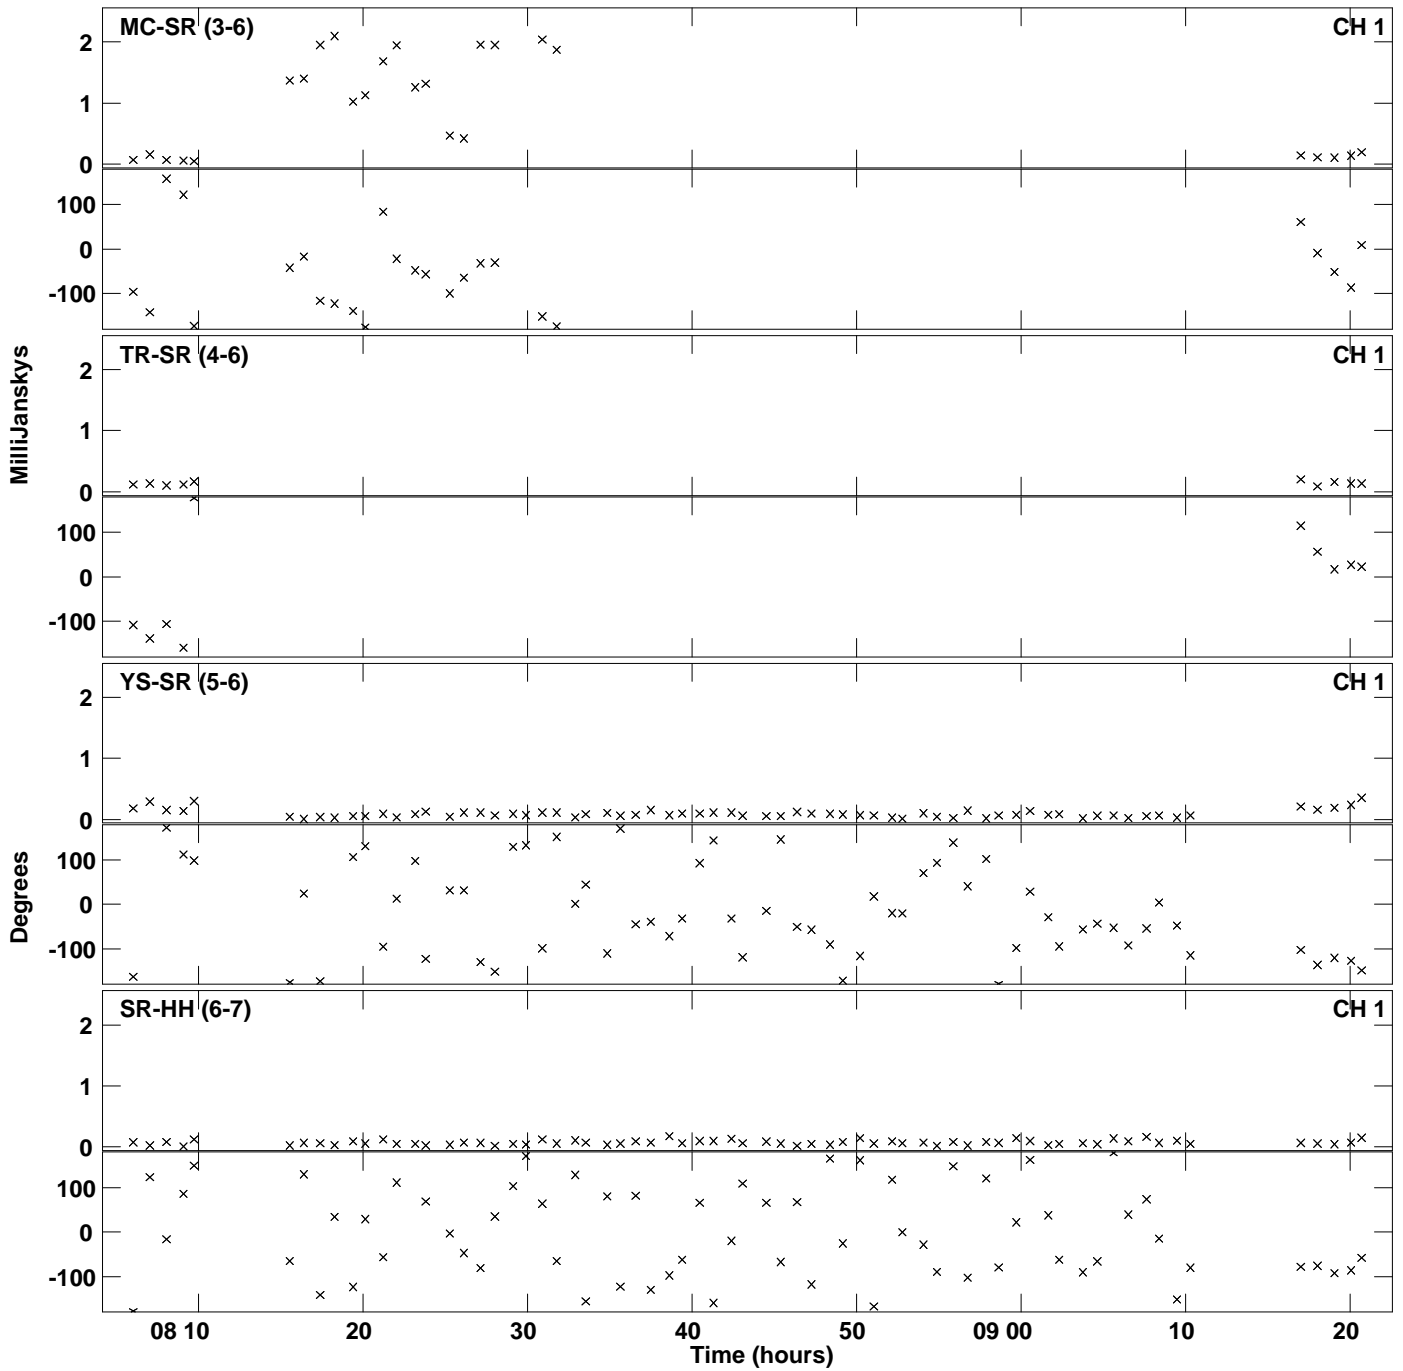

Plot file version 1 created 10-MAY-2019 13:20:12
Amplitude andPhase vs Time for RB005 2.UVDATA.1 Vect aver.
IF 1 CHAN 1 - 4096 STK LL

PLot file version 2 created 10-MAY-2019 13:20:12
Amplitude andPhase vs Time for RB005 2.UVDATA.1 Vect aver.
IF 1 CHAN 1 - 4096 STK LL

Plot file version 3 created 10-MAY-2019 13:20:46
Amplitude andPhase vs Time for RB005 2.UVDATA.1 Vect aver.
IF 1 CHAN 1 - 4096 STK RR

PLot file version 4 created 10-MAY-2019 13:20:46
Amplitude andPhase vs Time for RB005 2.UVDATA.1 Vect aver.
IF 1 CHAN 1 - 4096 STK RR