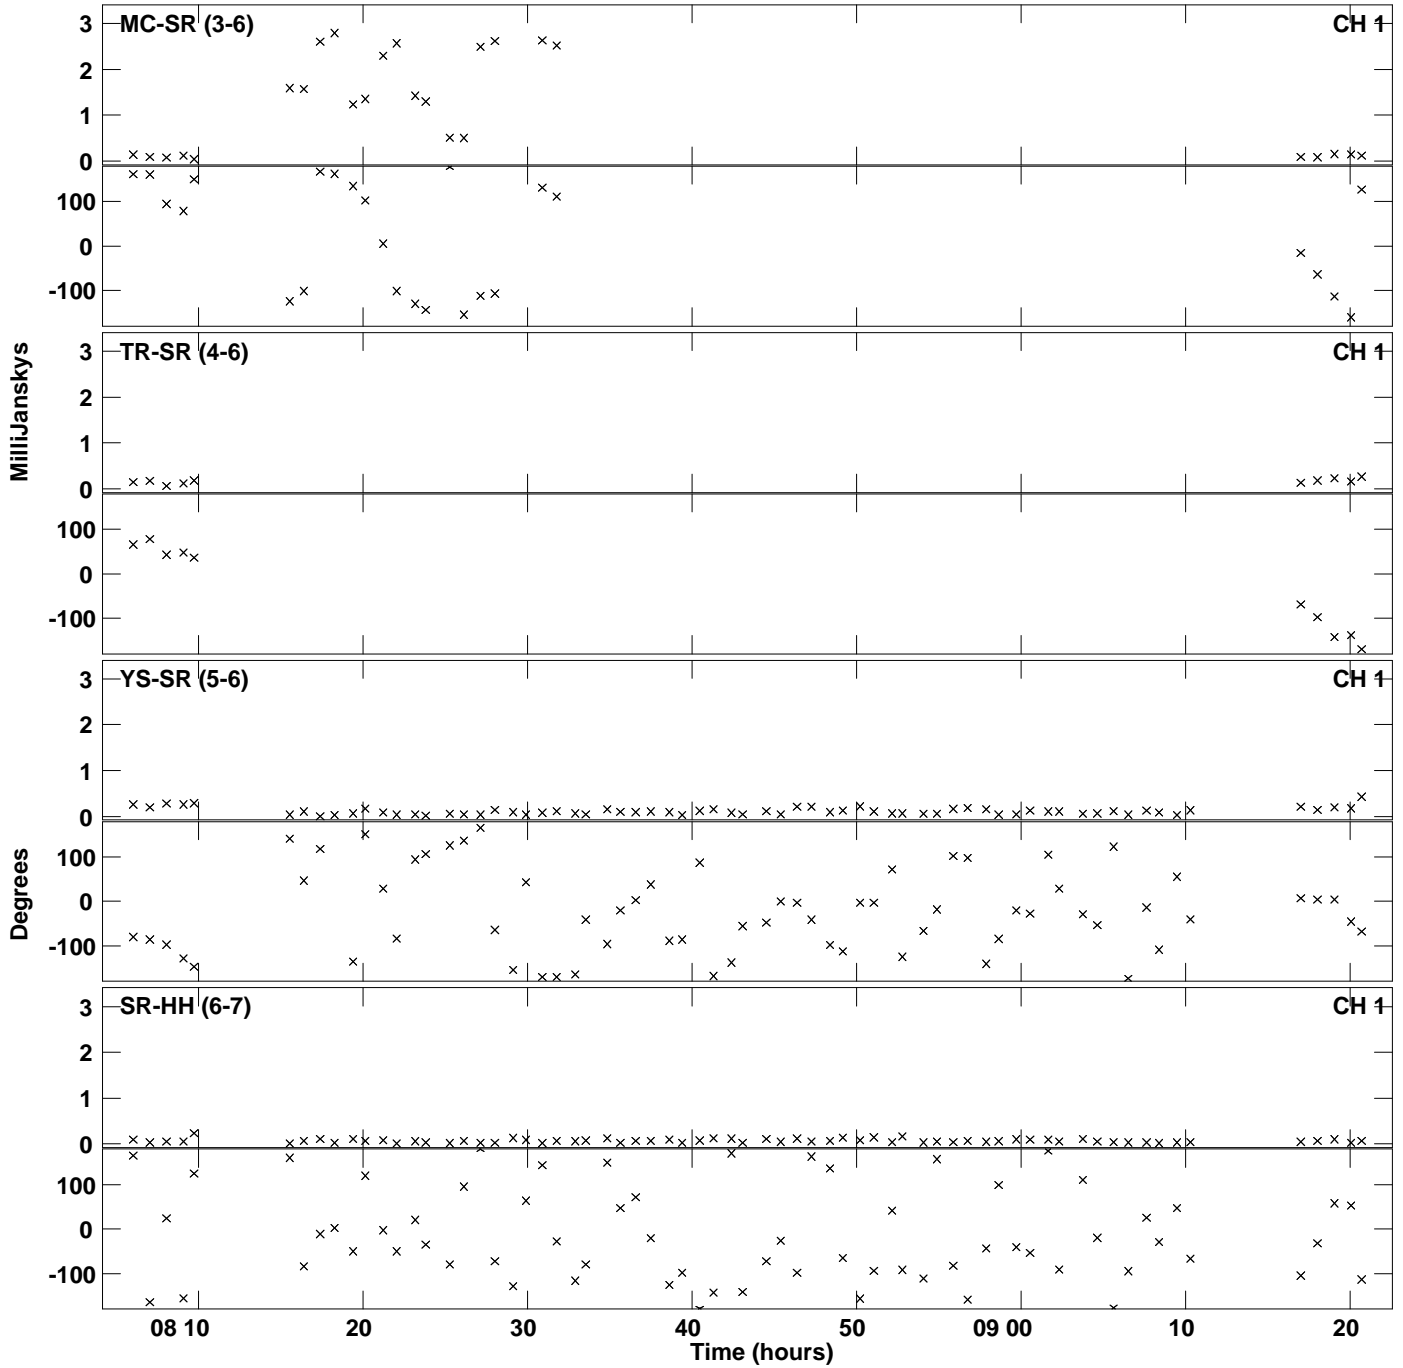

Plot file version 1 created 10-MAY-2019 13:20:12
Amplitude andPhase vs Time for RB005 2.UVDATA.1 Vect aver.
IF 1 CHAN 1 - 4096 STK LL

PLot file version 2 created 10-MAY-2019 13:20:12
Amplitude andPhase vs Time for RB005 2.UVDATA.1 Vect aver.
IF 1 CHAN 1 - 4096 STK LL

Plot file version 3 created 10-MAY-2019 13:20:46
Amplitude andPhase vs Time for RB005 2.UVDATA.1 Vect aver.
IF 1 CHAN 1 - 4096 STK RR

PLot file version 4 created 10-MAY-2019 13:20:46
Amplitude andPhase vs Time for RB005 2.UVDATA.1 Vect aver.
IF 1 CHAN 1 - 4096 STK RR