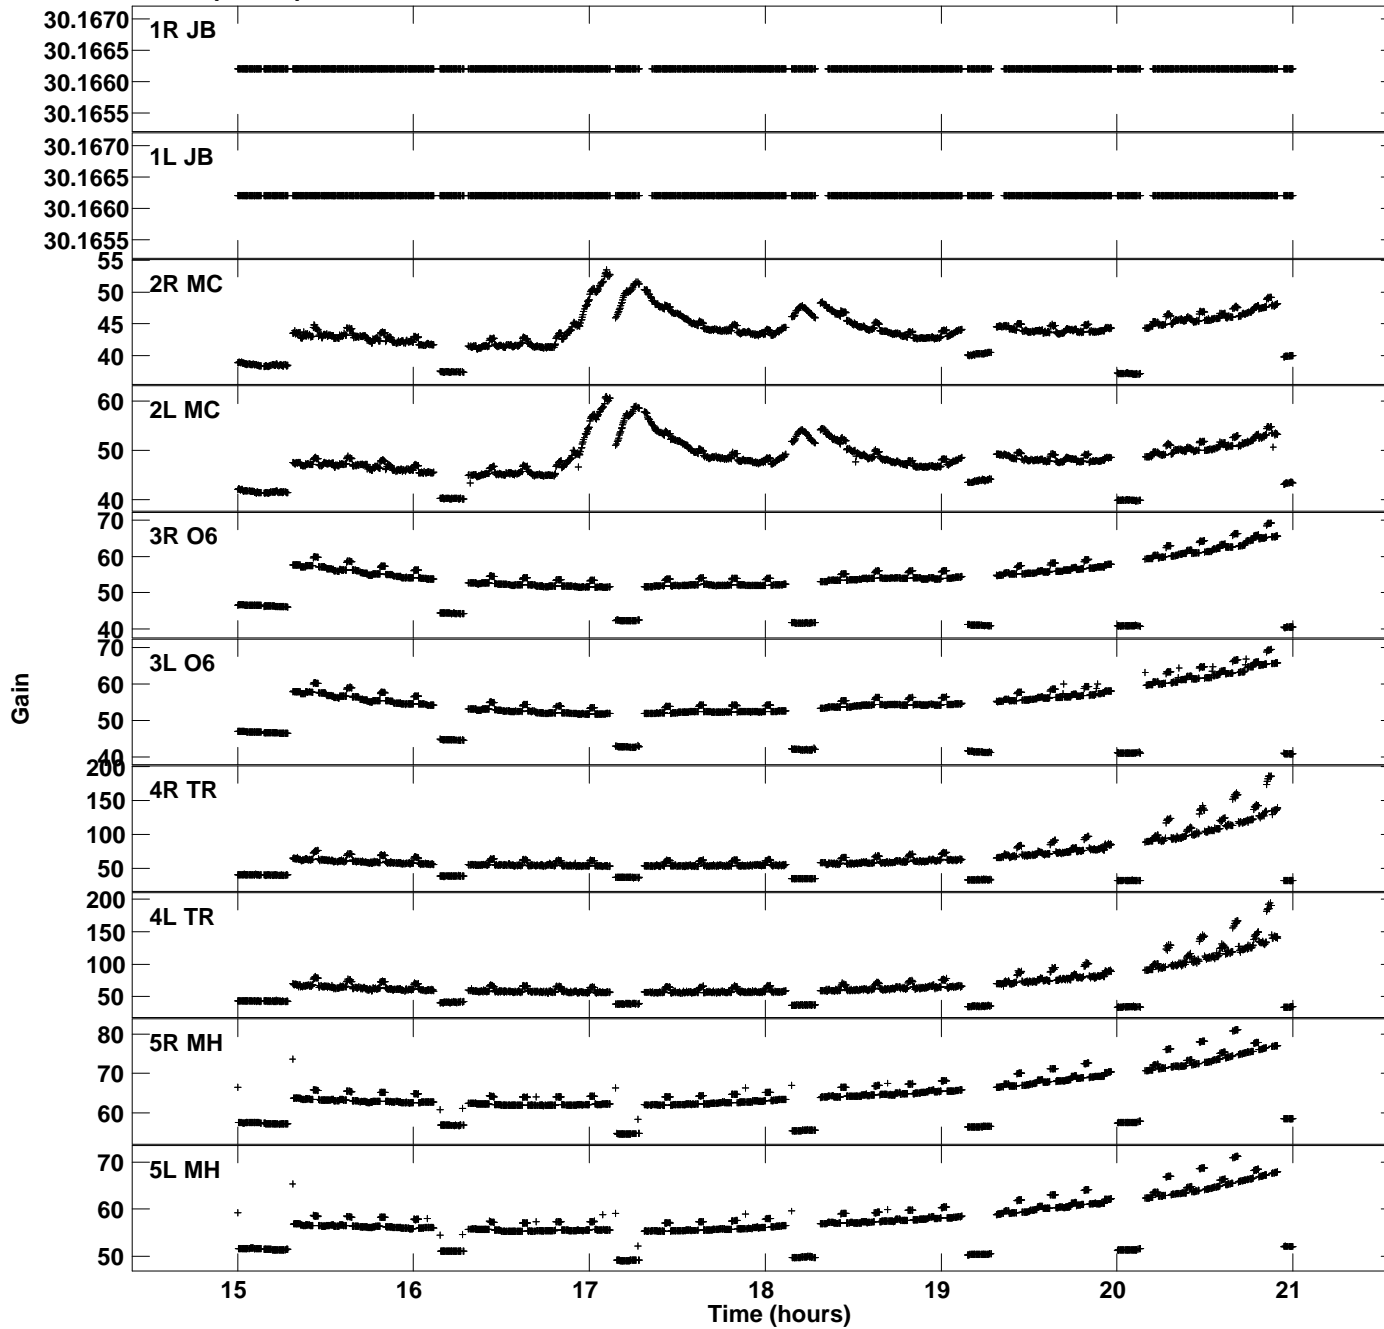

Plot file version 1 created 30-SEP-2019 14:09:02
Gain amp vs UTC time for RB006A.UVDATA.1
CL 2 Rpol & Lpol IF 1

Plot file version 2 created 30-SEP-2019 14:09:02
Gain amp vs UTC time for RB006A.UVDATA.1
CL 2 Rpol & Lpol IF 1