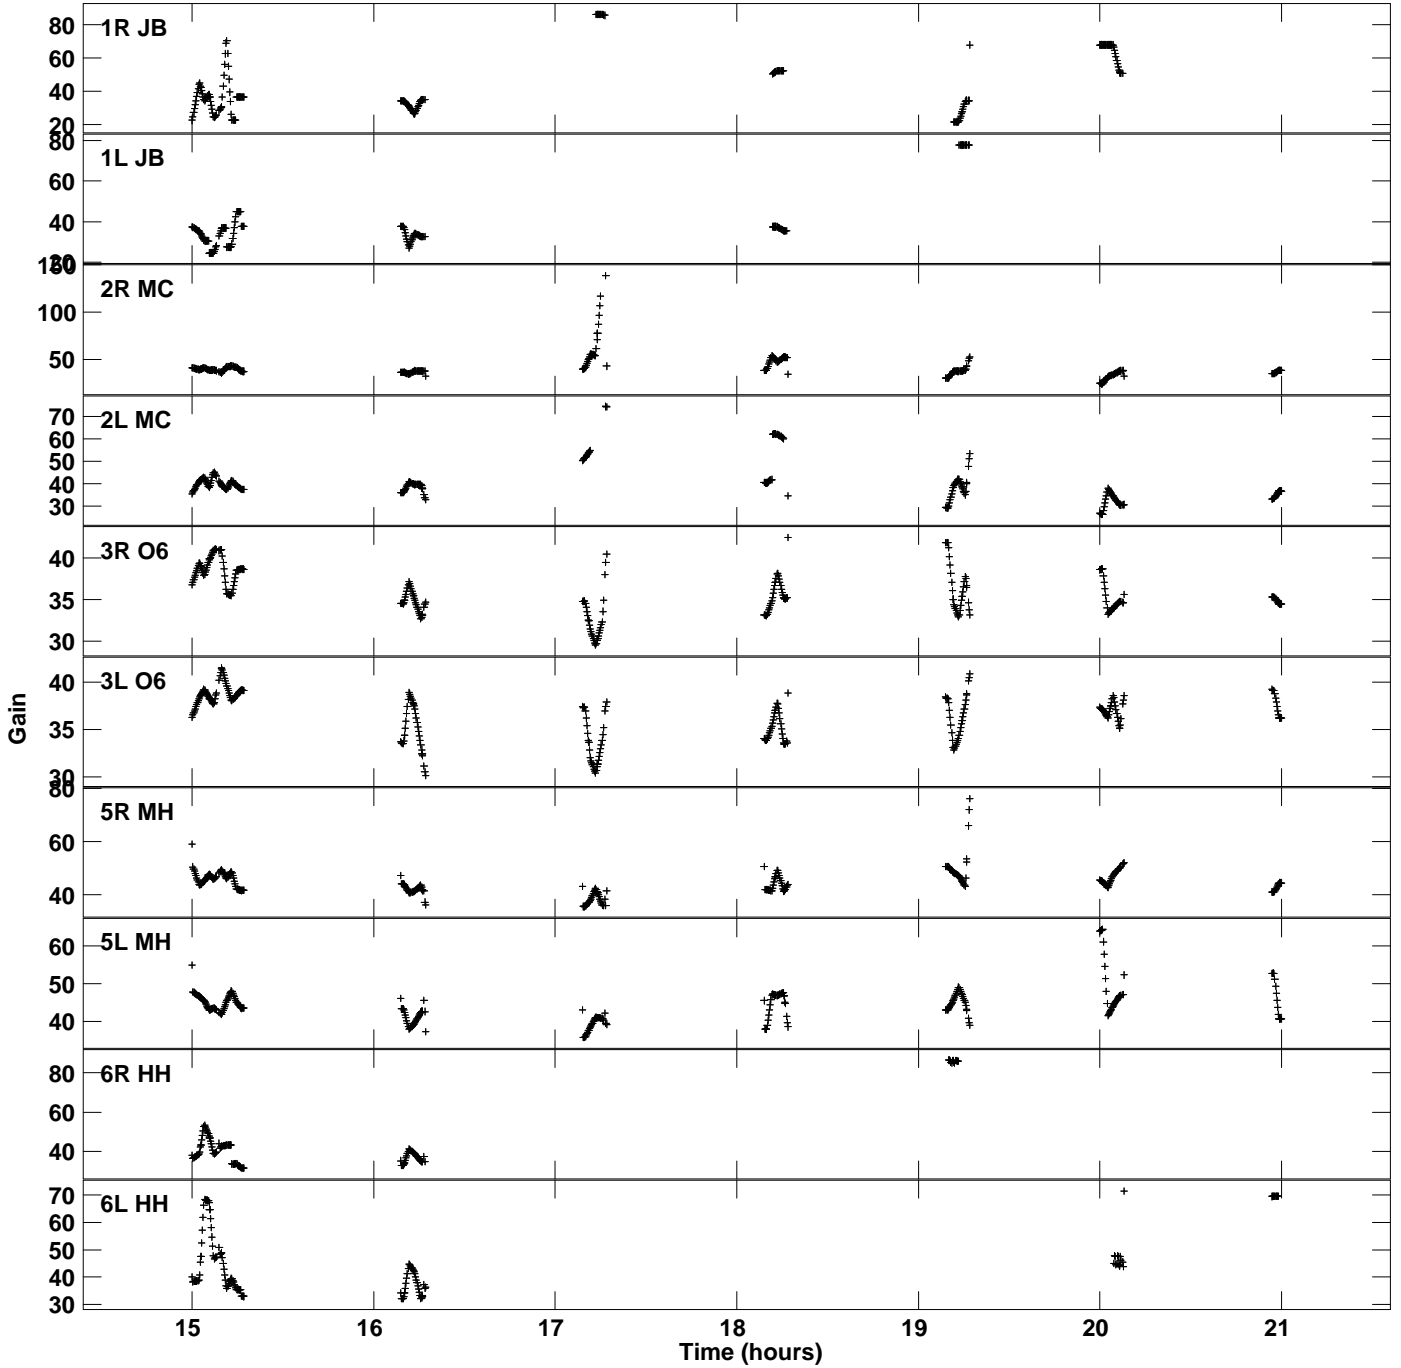

Plot file version 1 created 27-SEP-2019 13:05:24
Gain amp vs UTC time for RB006A.TMP.1
CL 4 Rpol & Lpol IF 1

Plot file version 2 created 27-SEP-2019 13:05:24
Gain amp vs UTC time for RB006A.TMP.1
CL 4 Rpol & Lpol IF 1