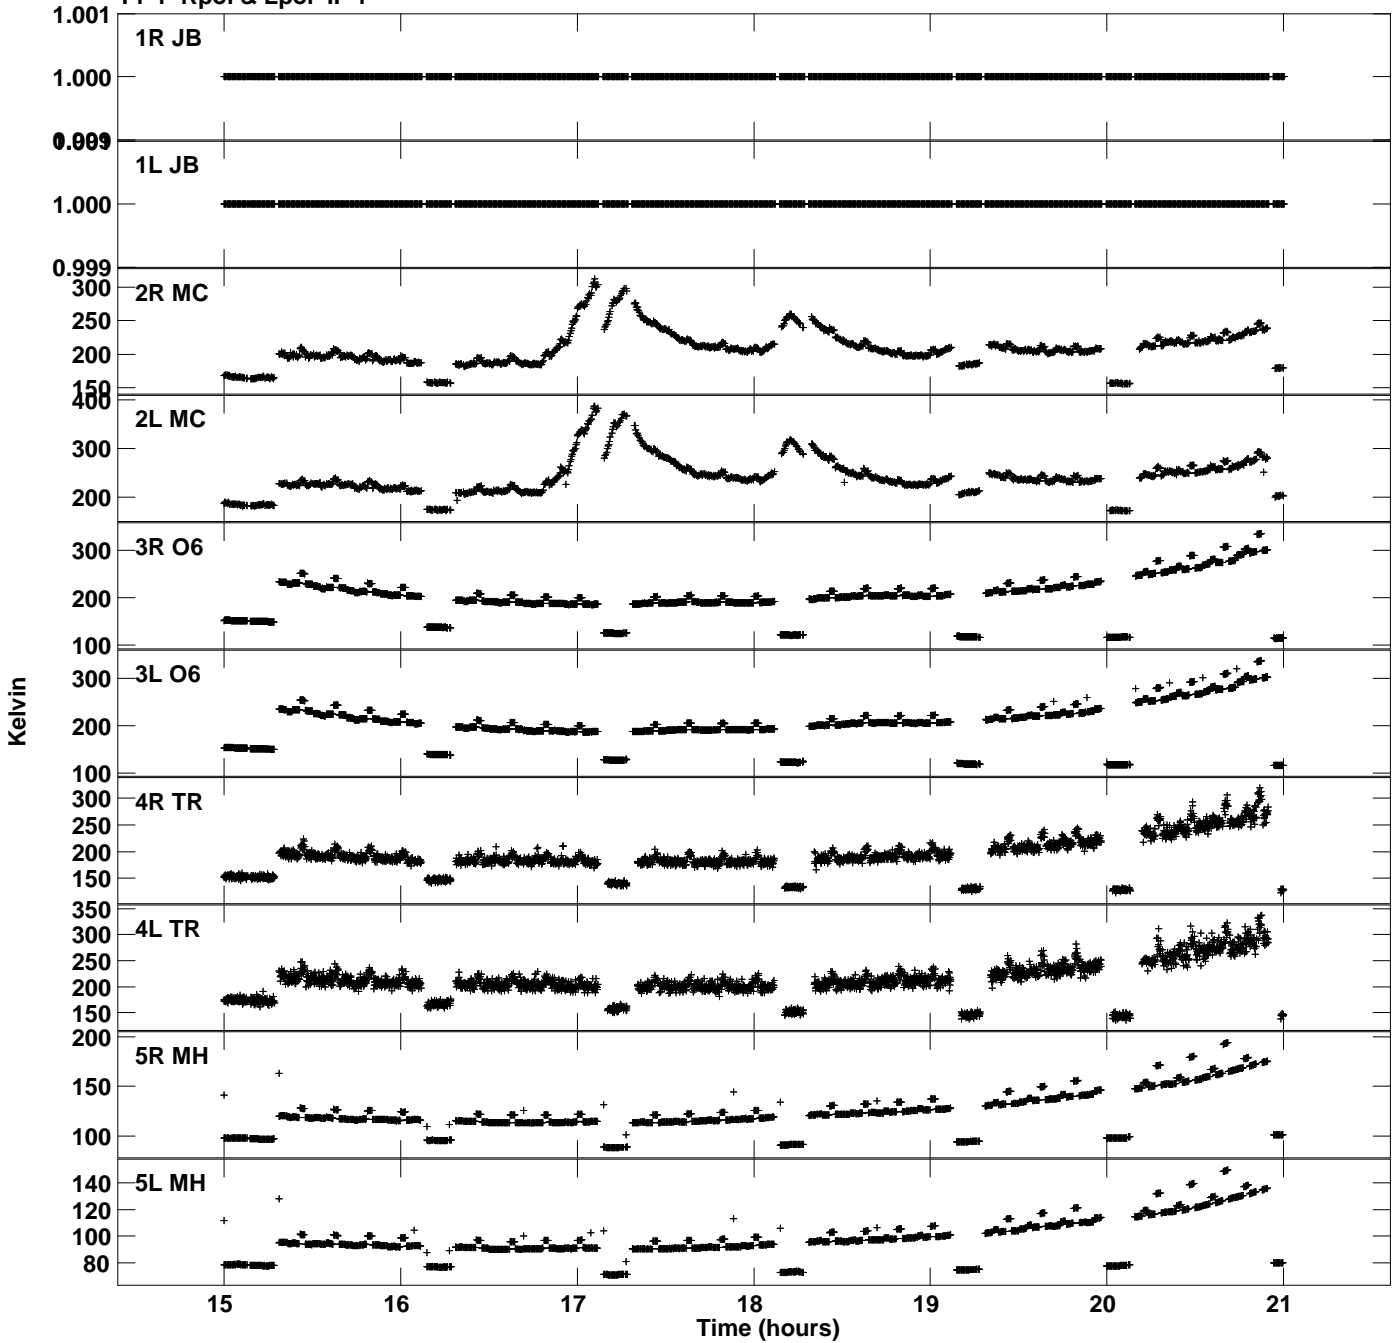

Plot file version 1 created 30-SEP-2019 14:08:59  
Tsys vs UTC time for RB006A.UVDATA.1  
TY 1 Rpol & Lpol IF 1

Plot file version 2 created 30-SEP-2019 14:08:59  
Tsys vs UTC time for RB006A.UVDATA.1  
TY 1 Rpol & Lpol IF 1